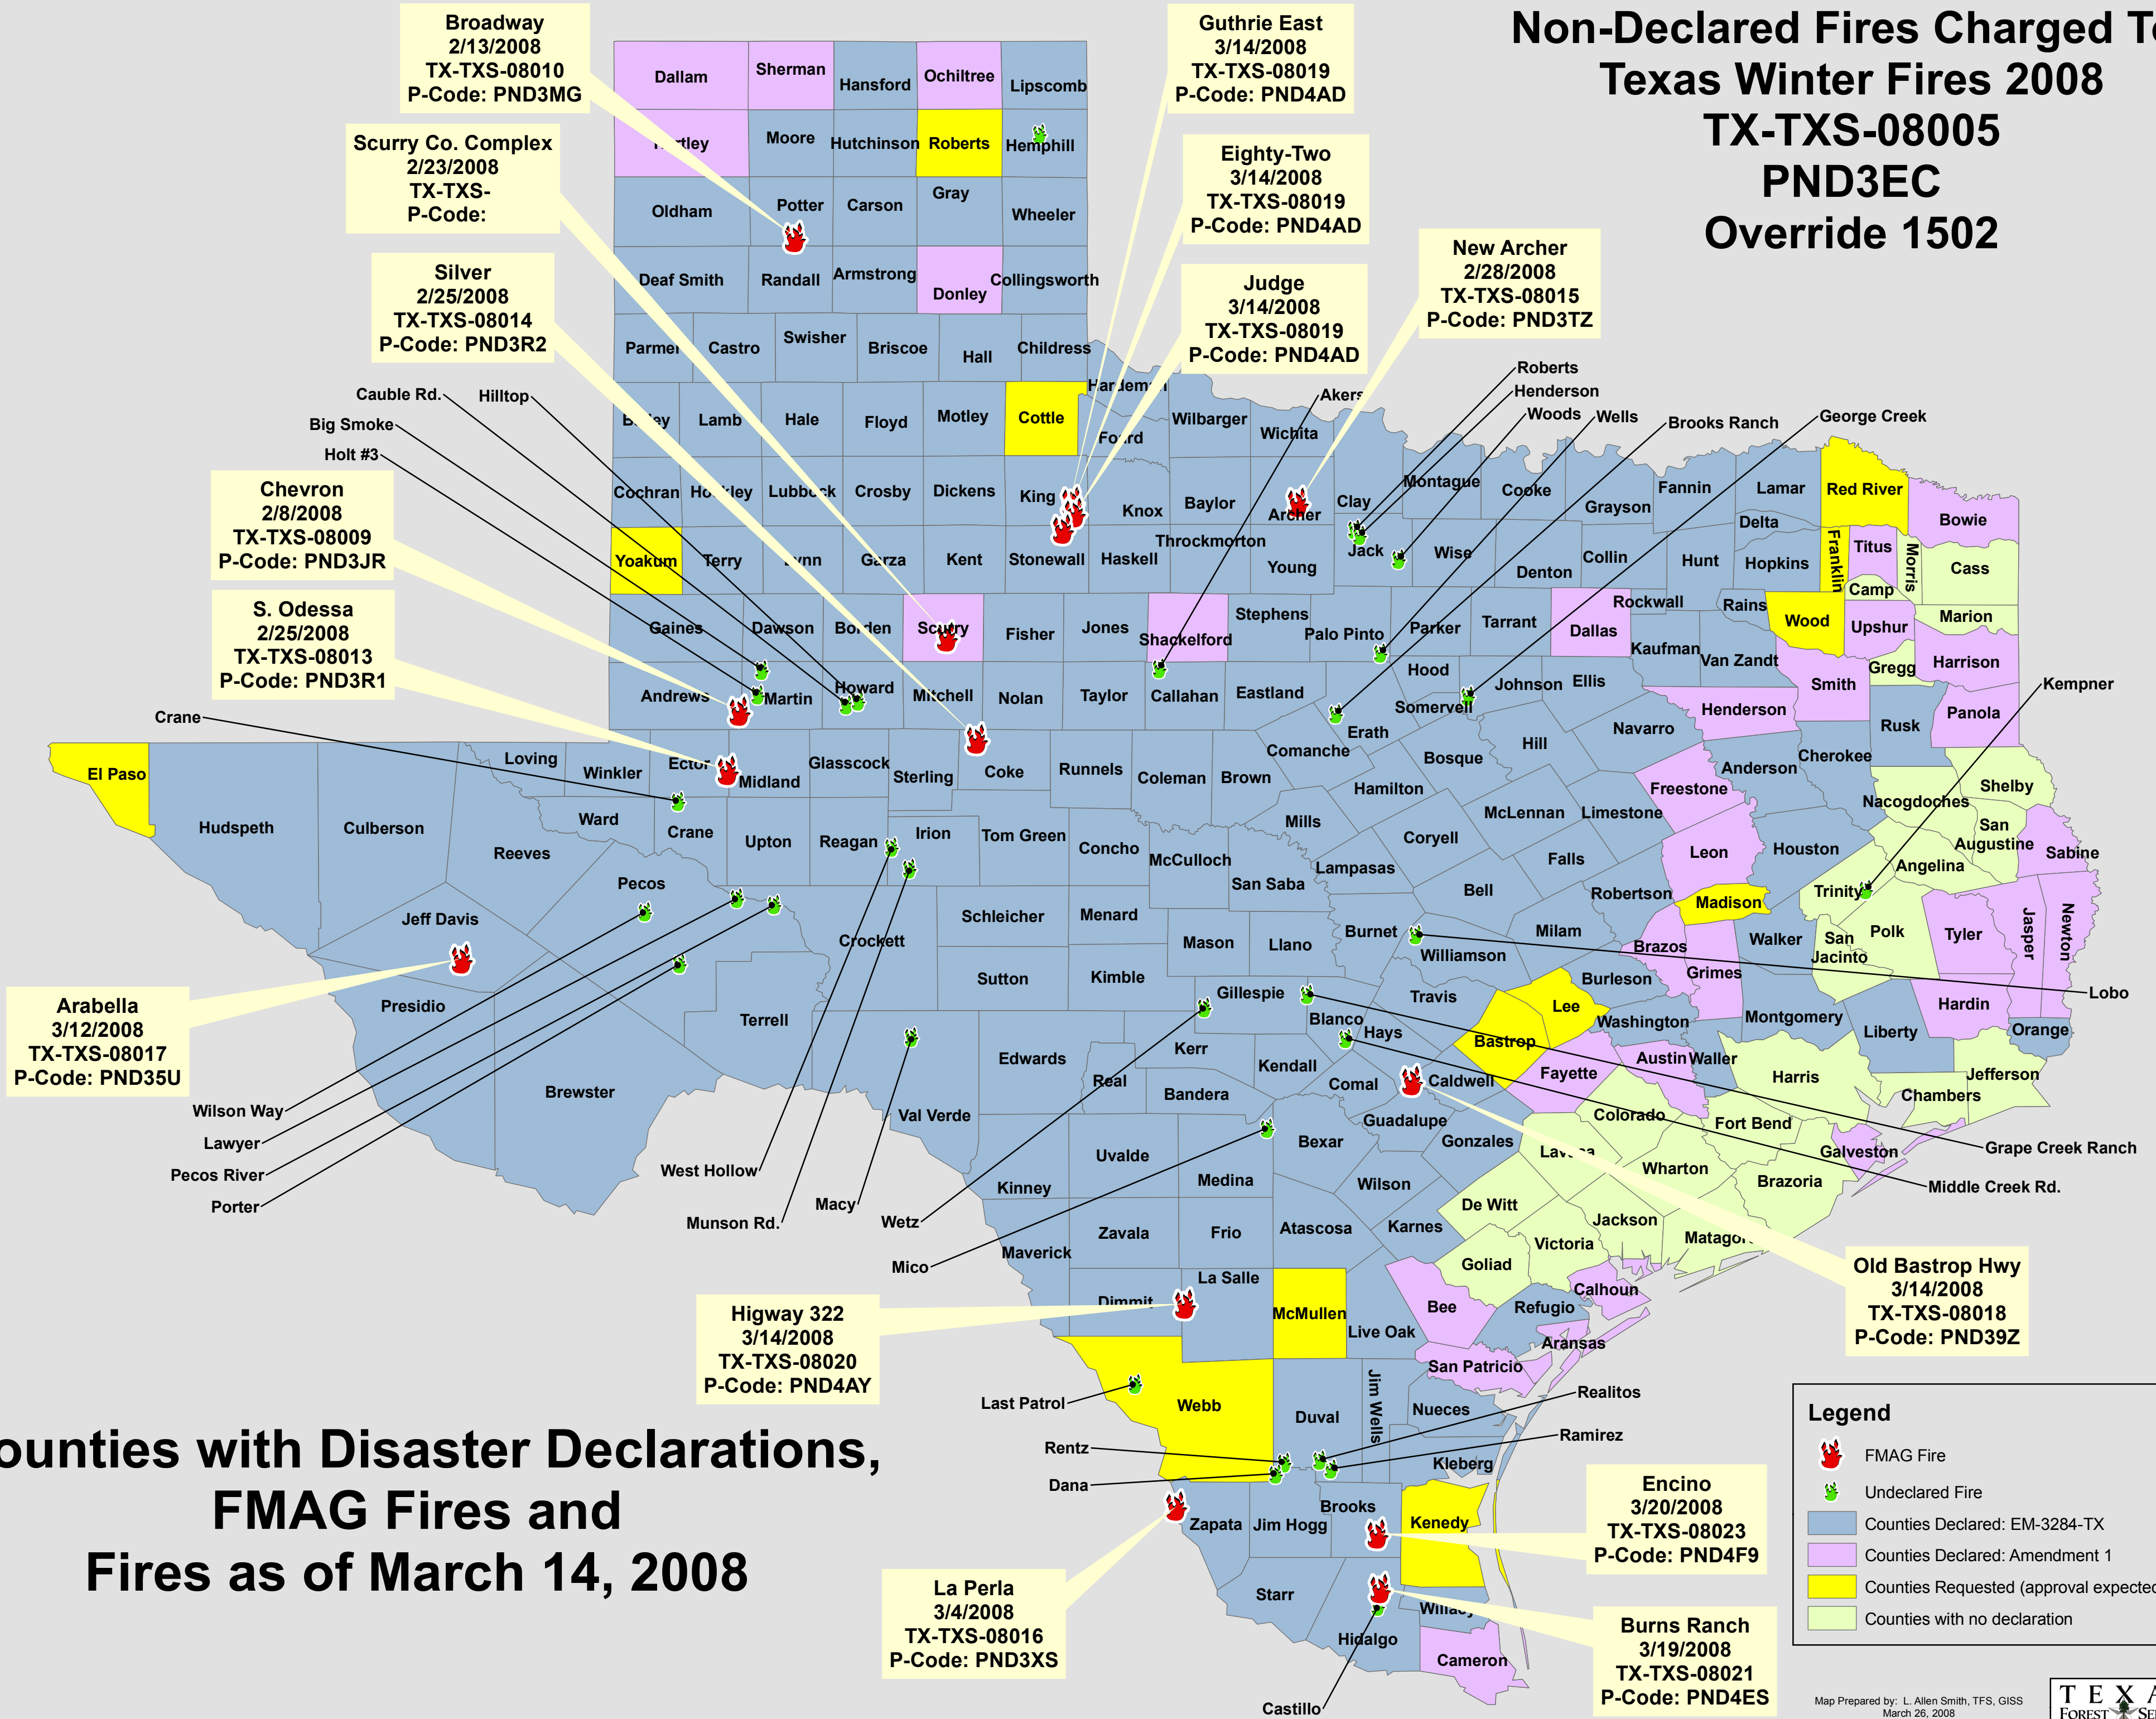

Non-Declared Fires Charged To: Texas Winter Fires 2008 TX-TXS-08005 PND3EC Override 1502

Counties with Disaster Declarations, FMAG Fires and Fires as of March 14, 2008