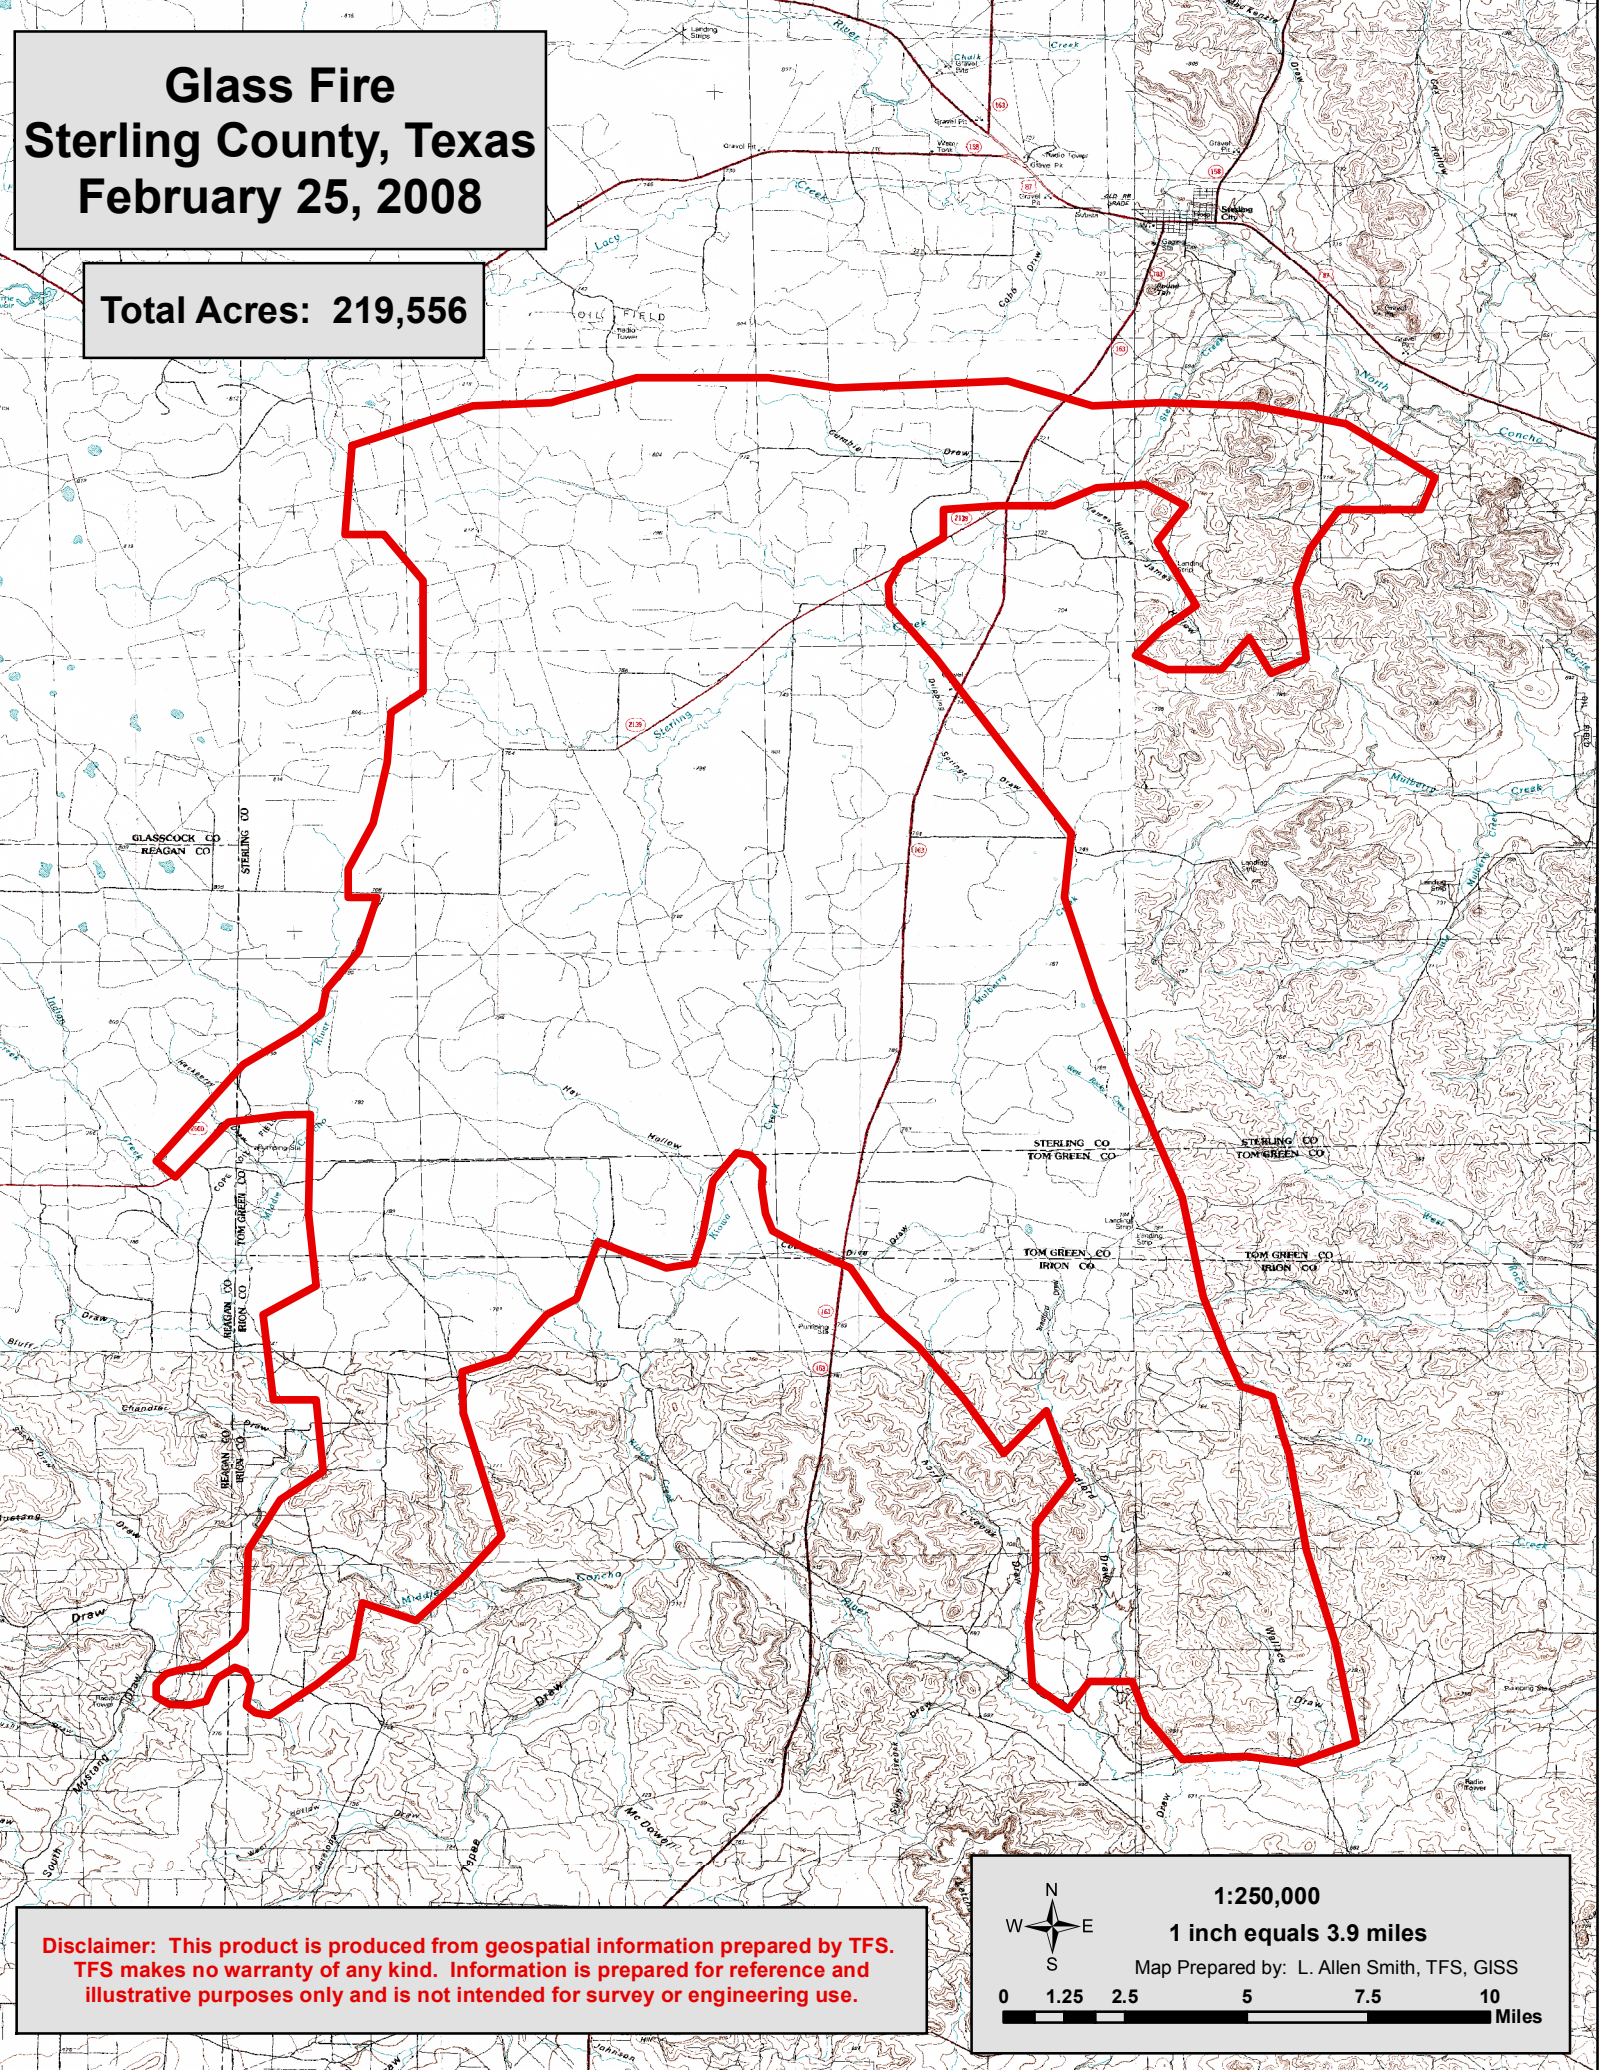

# Glass Fire Sterling County, Texas February 25, 2008

Total Acres: 219,556

**Disclaimer:** This product is produced from geospatial information prepared by TFS. TFS makes no warranty of any kind. Information is prepared for reference and illustrative purposes only and is not intended for survey or engineering use.

**1:250,000**  
**1 inch equals 3.9 miles**  
Map Prepared by: L. Allen Smith, TFS, GISS

0 1.25 2.5 5 7.5 10 Miles