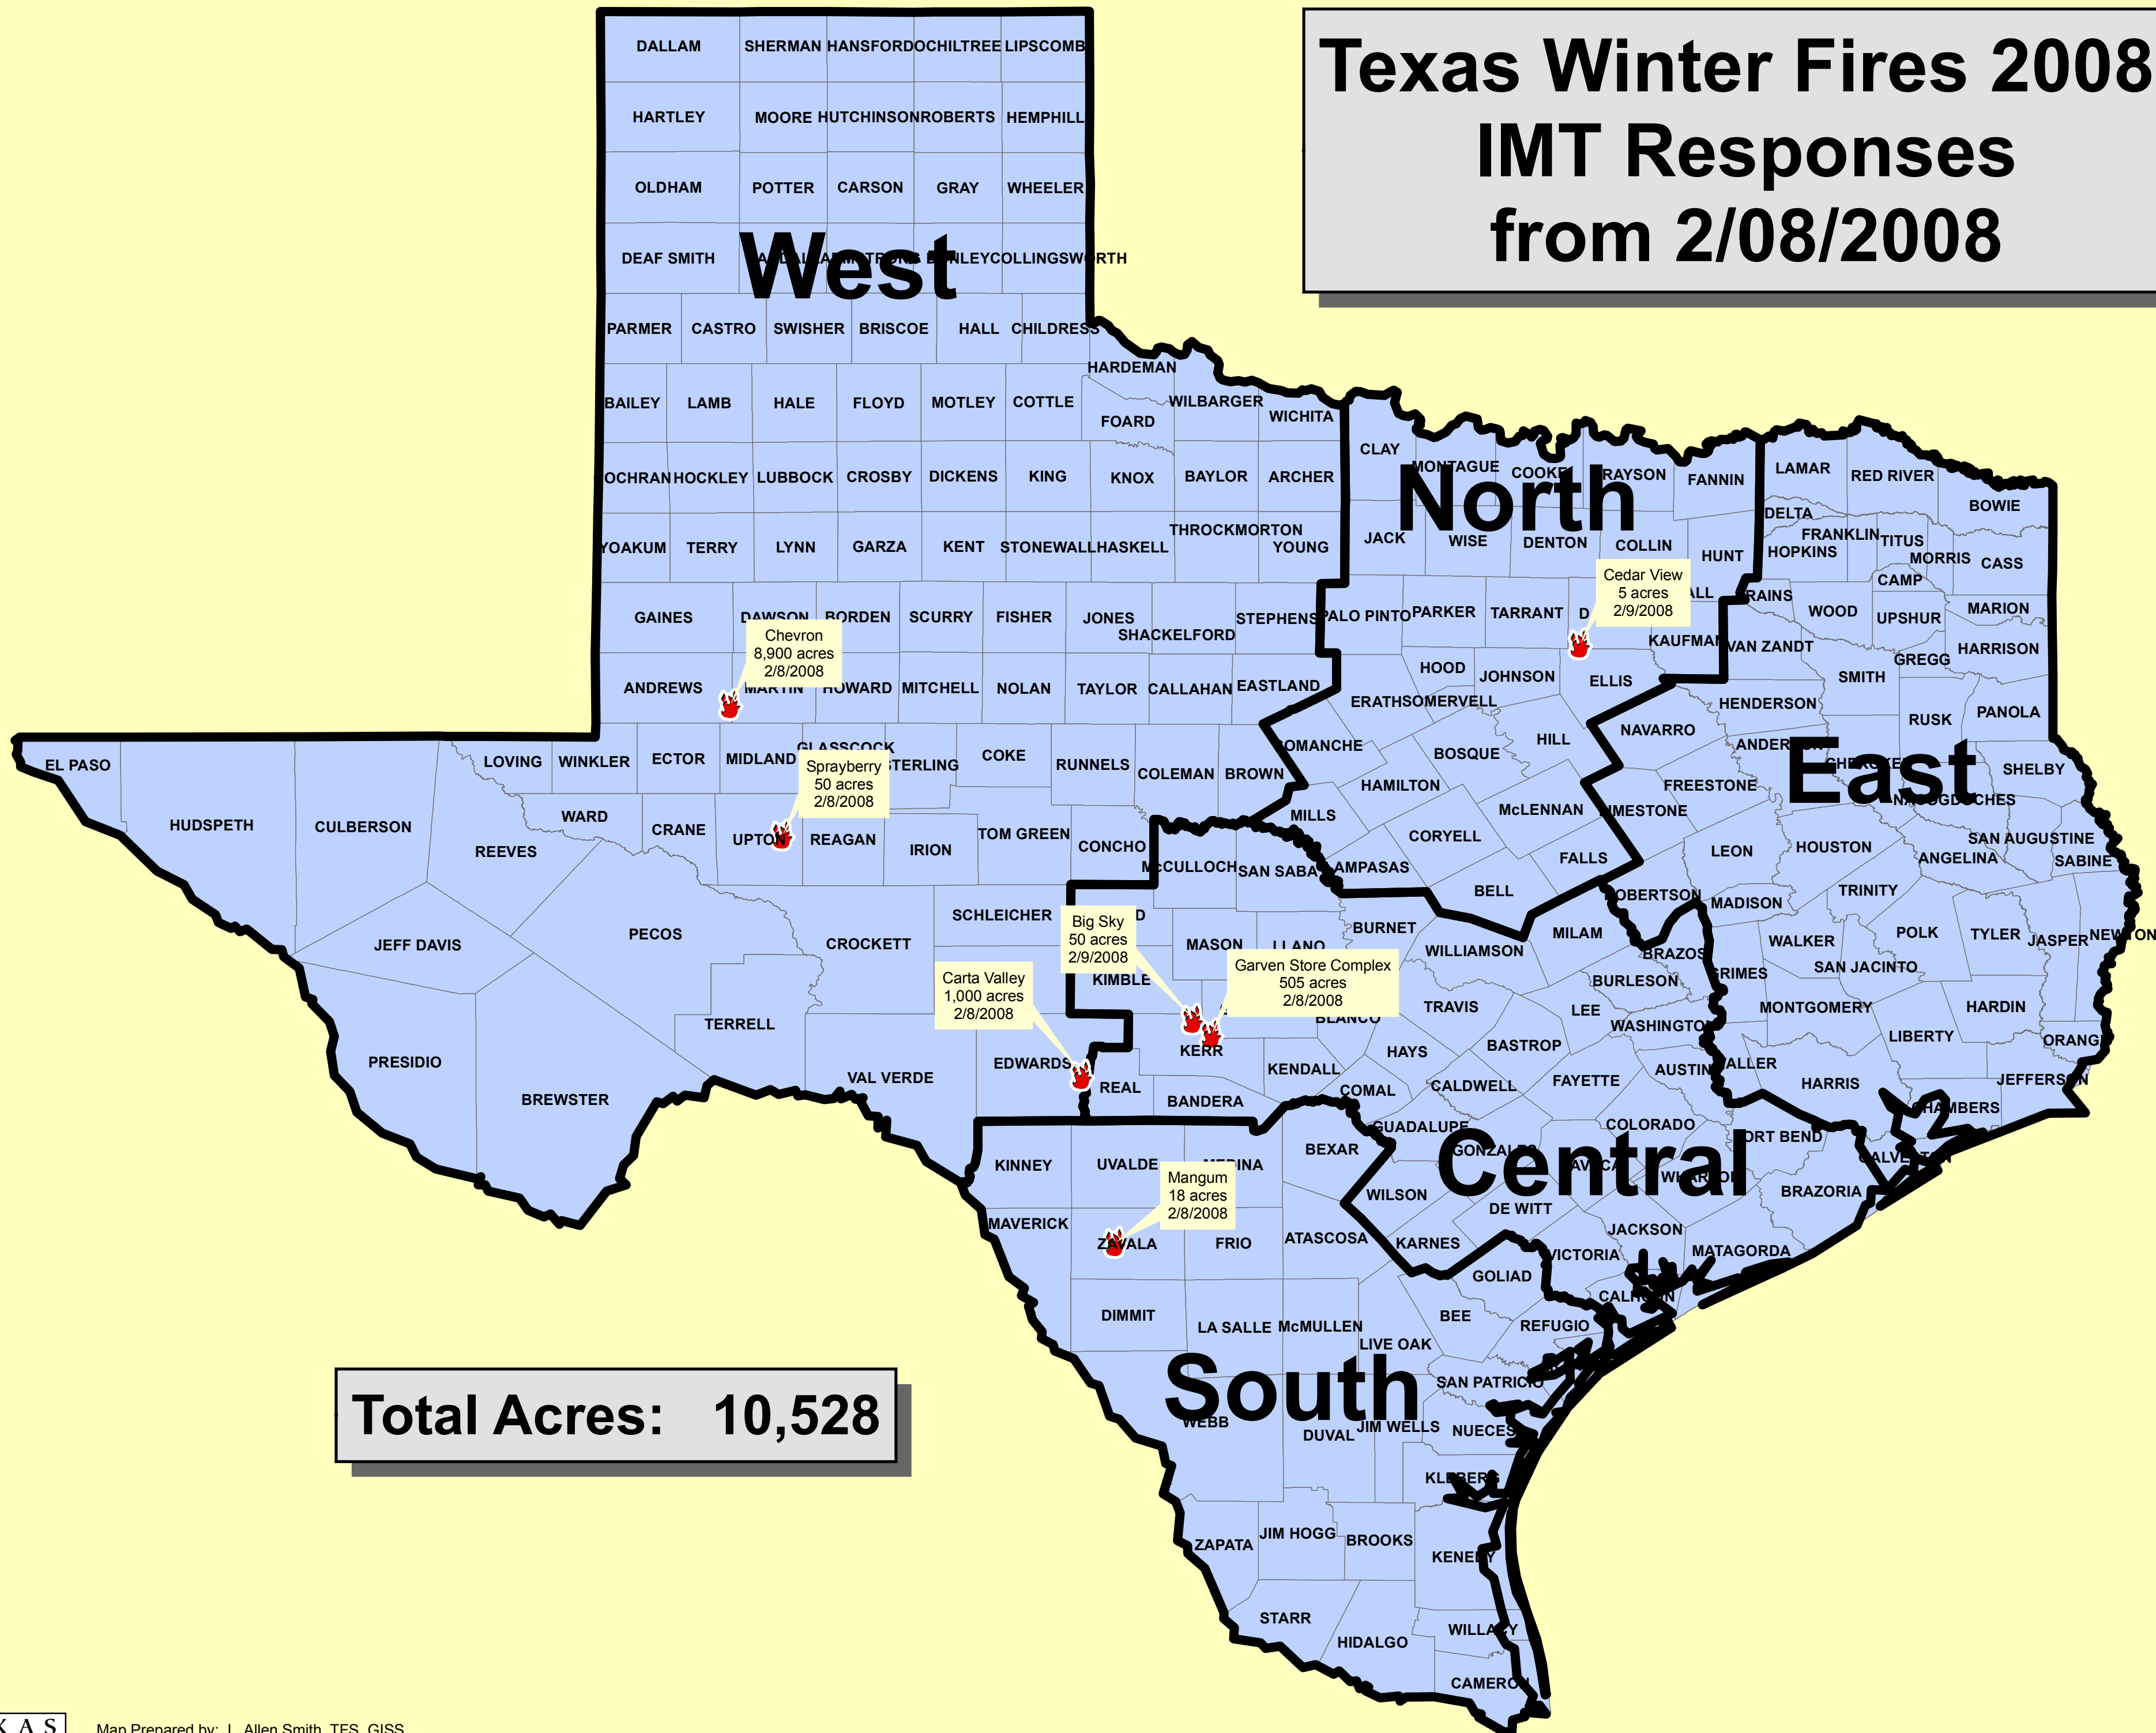

Texas Winter Fires 2008

IMT Responses

from 2/08/2008

Total Acres: 10,528