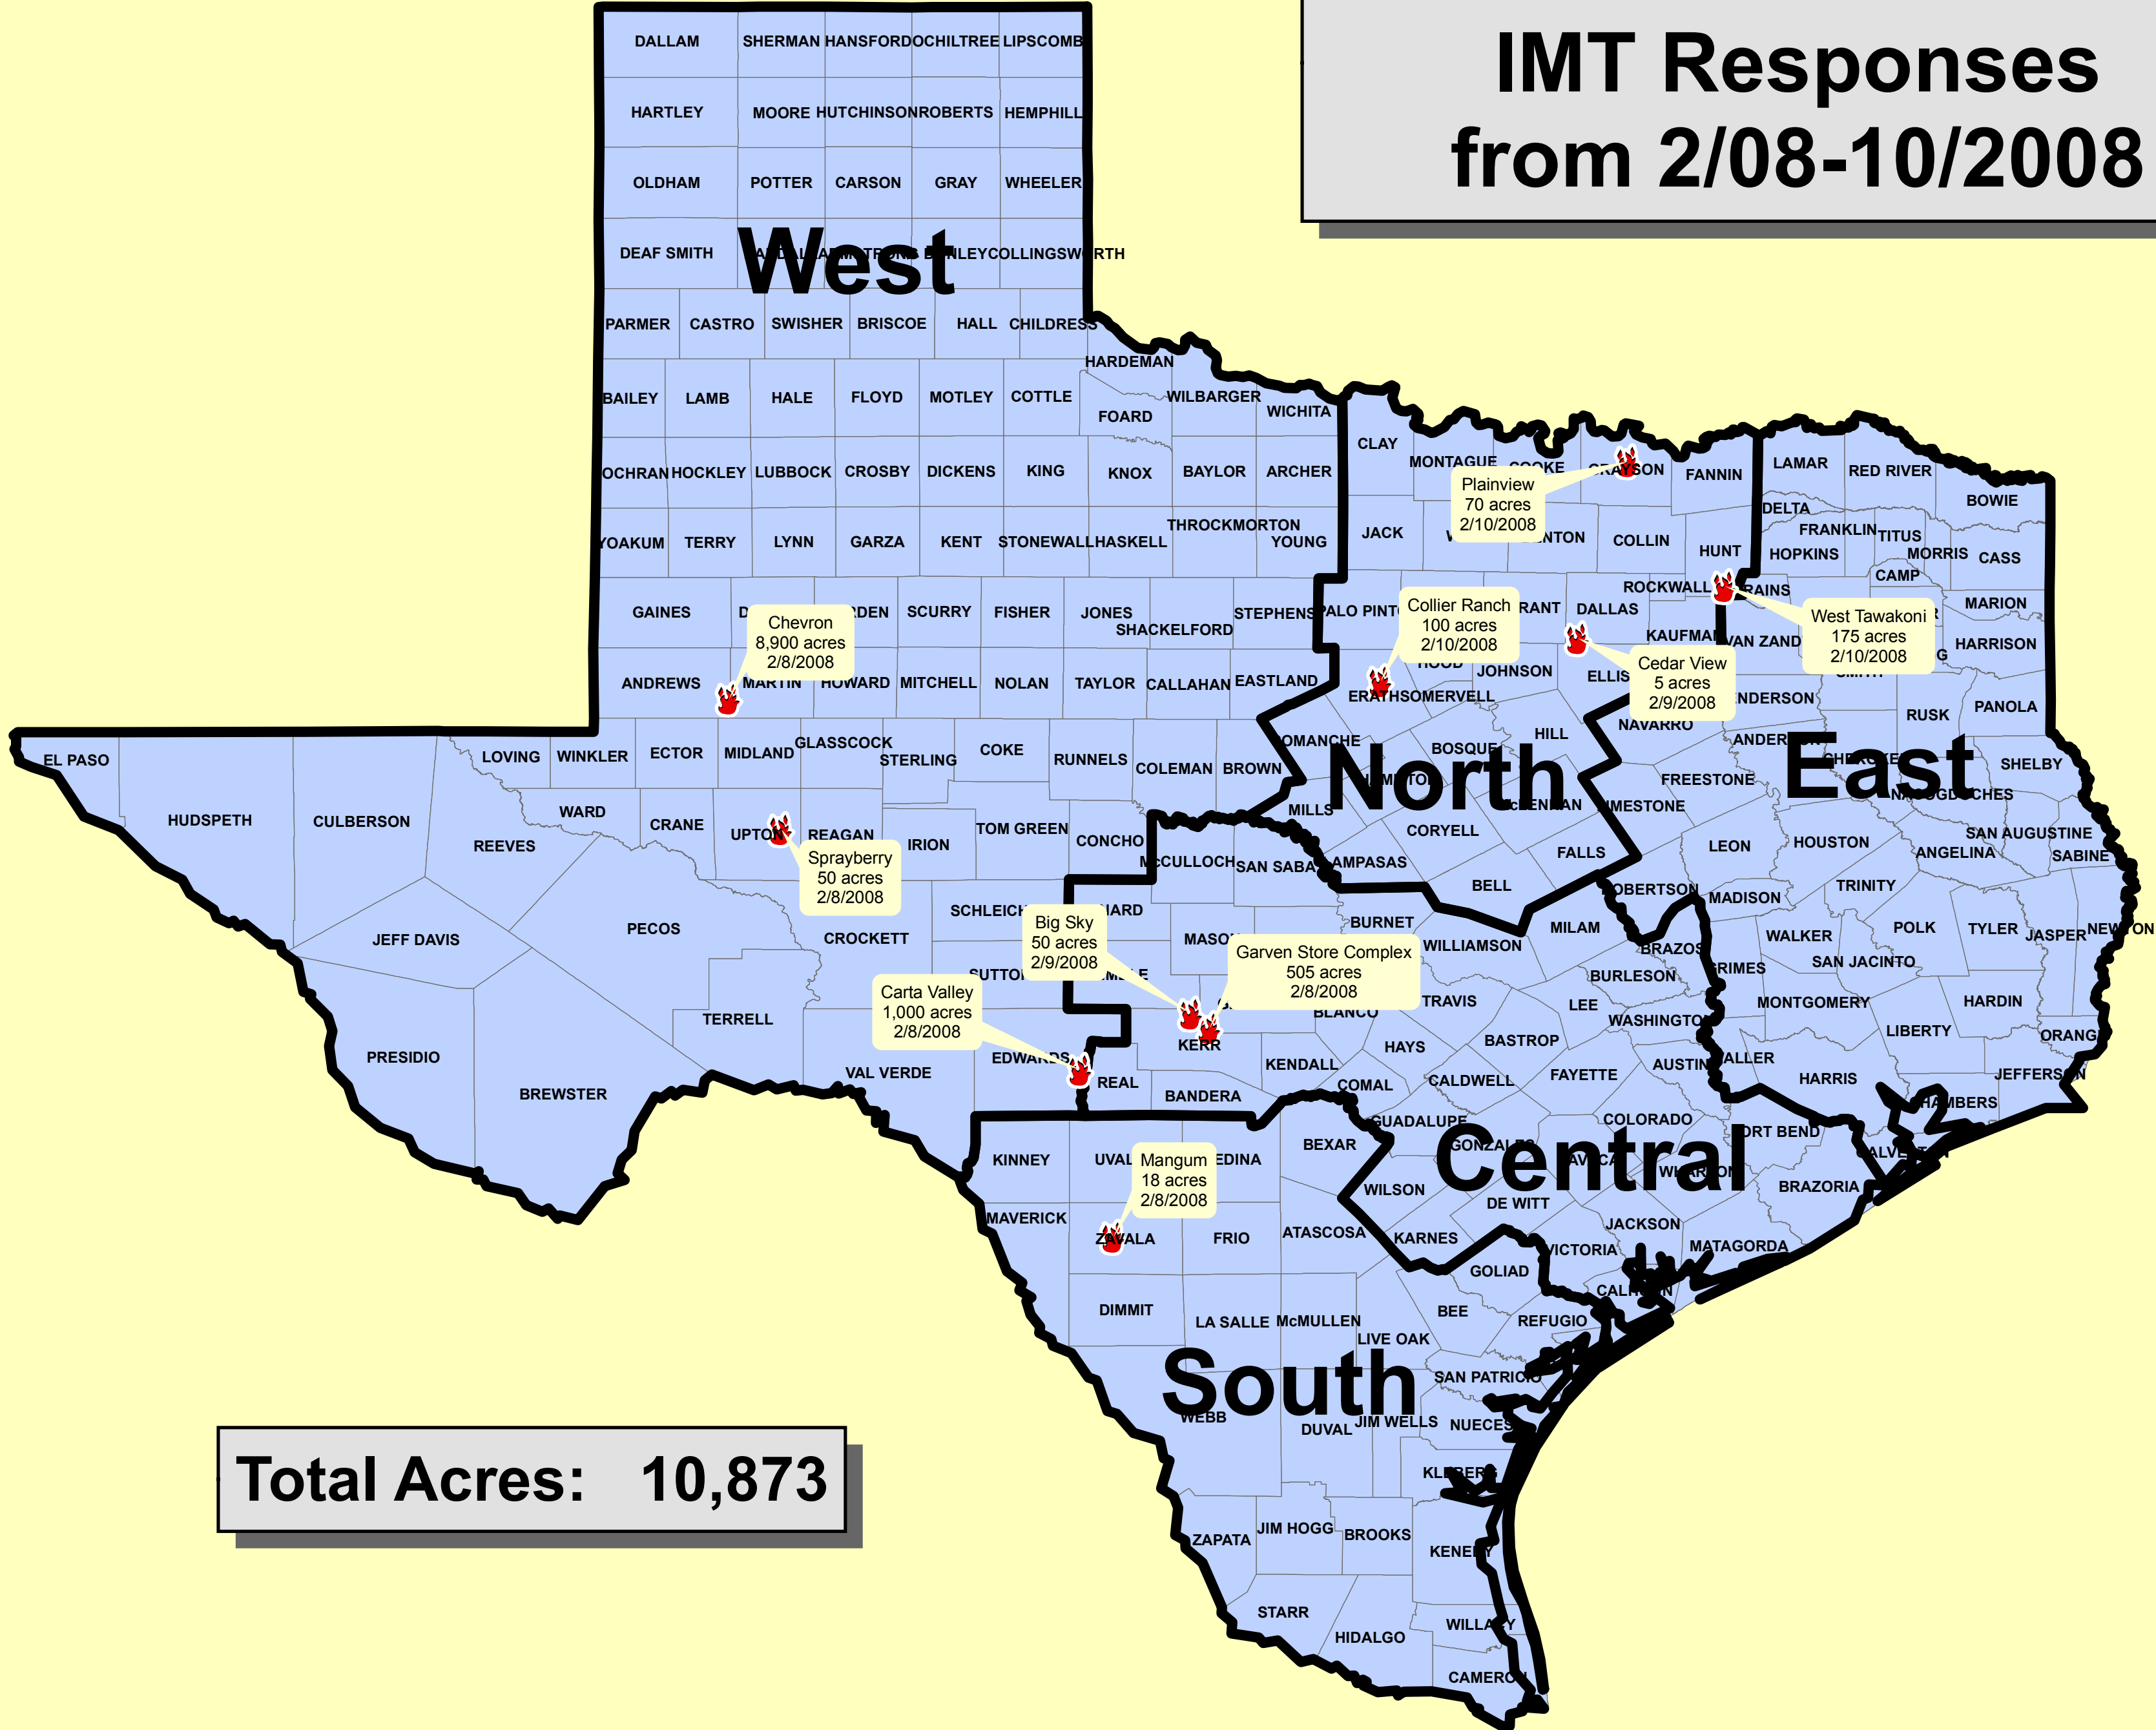

Texas Winter Fires 2008

IMT Responses

from 2/08-10/2008

Total Acres: 10,873