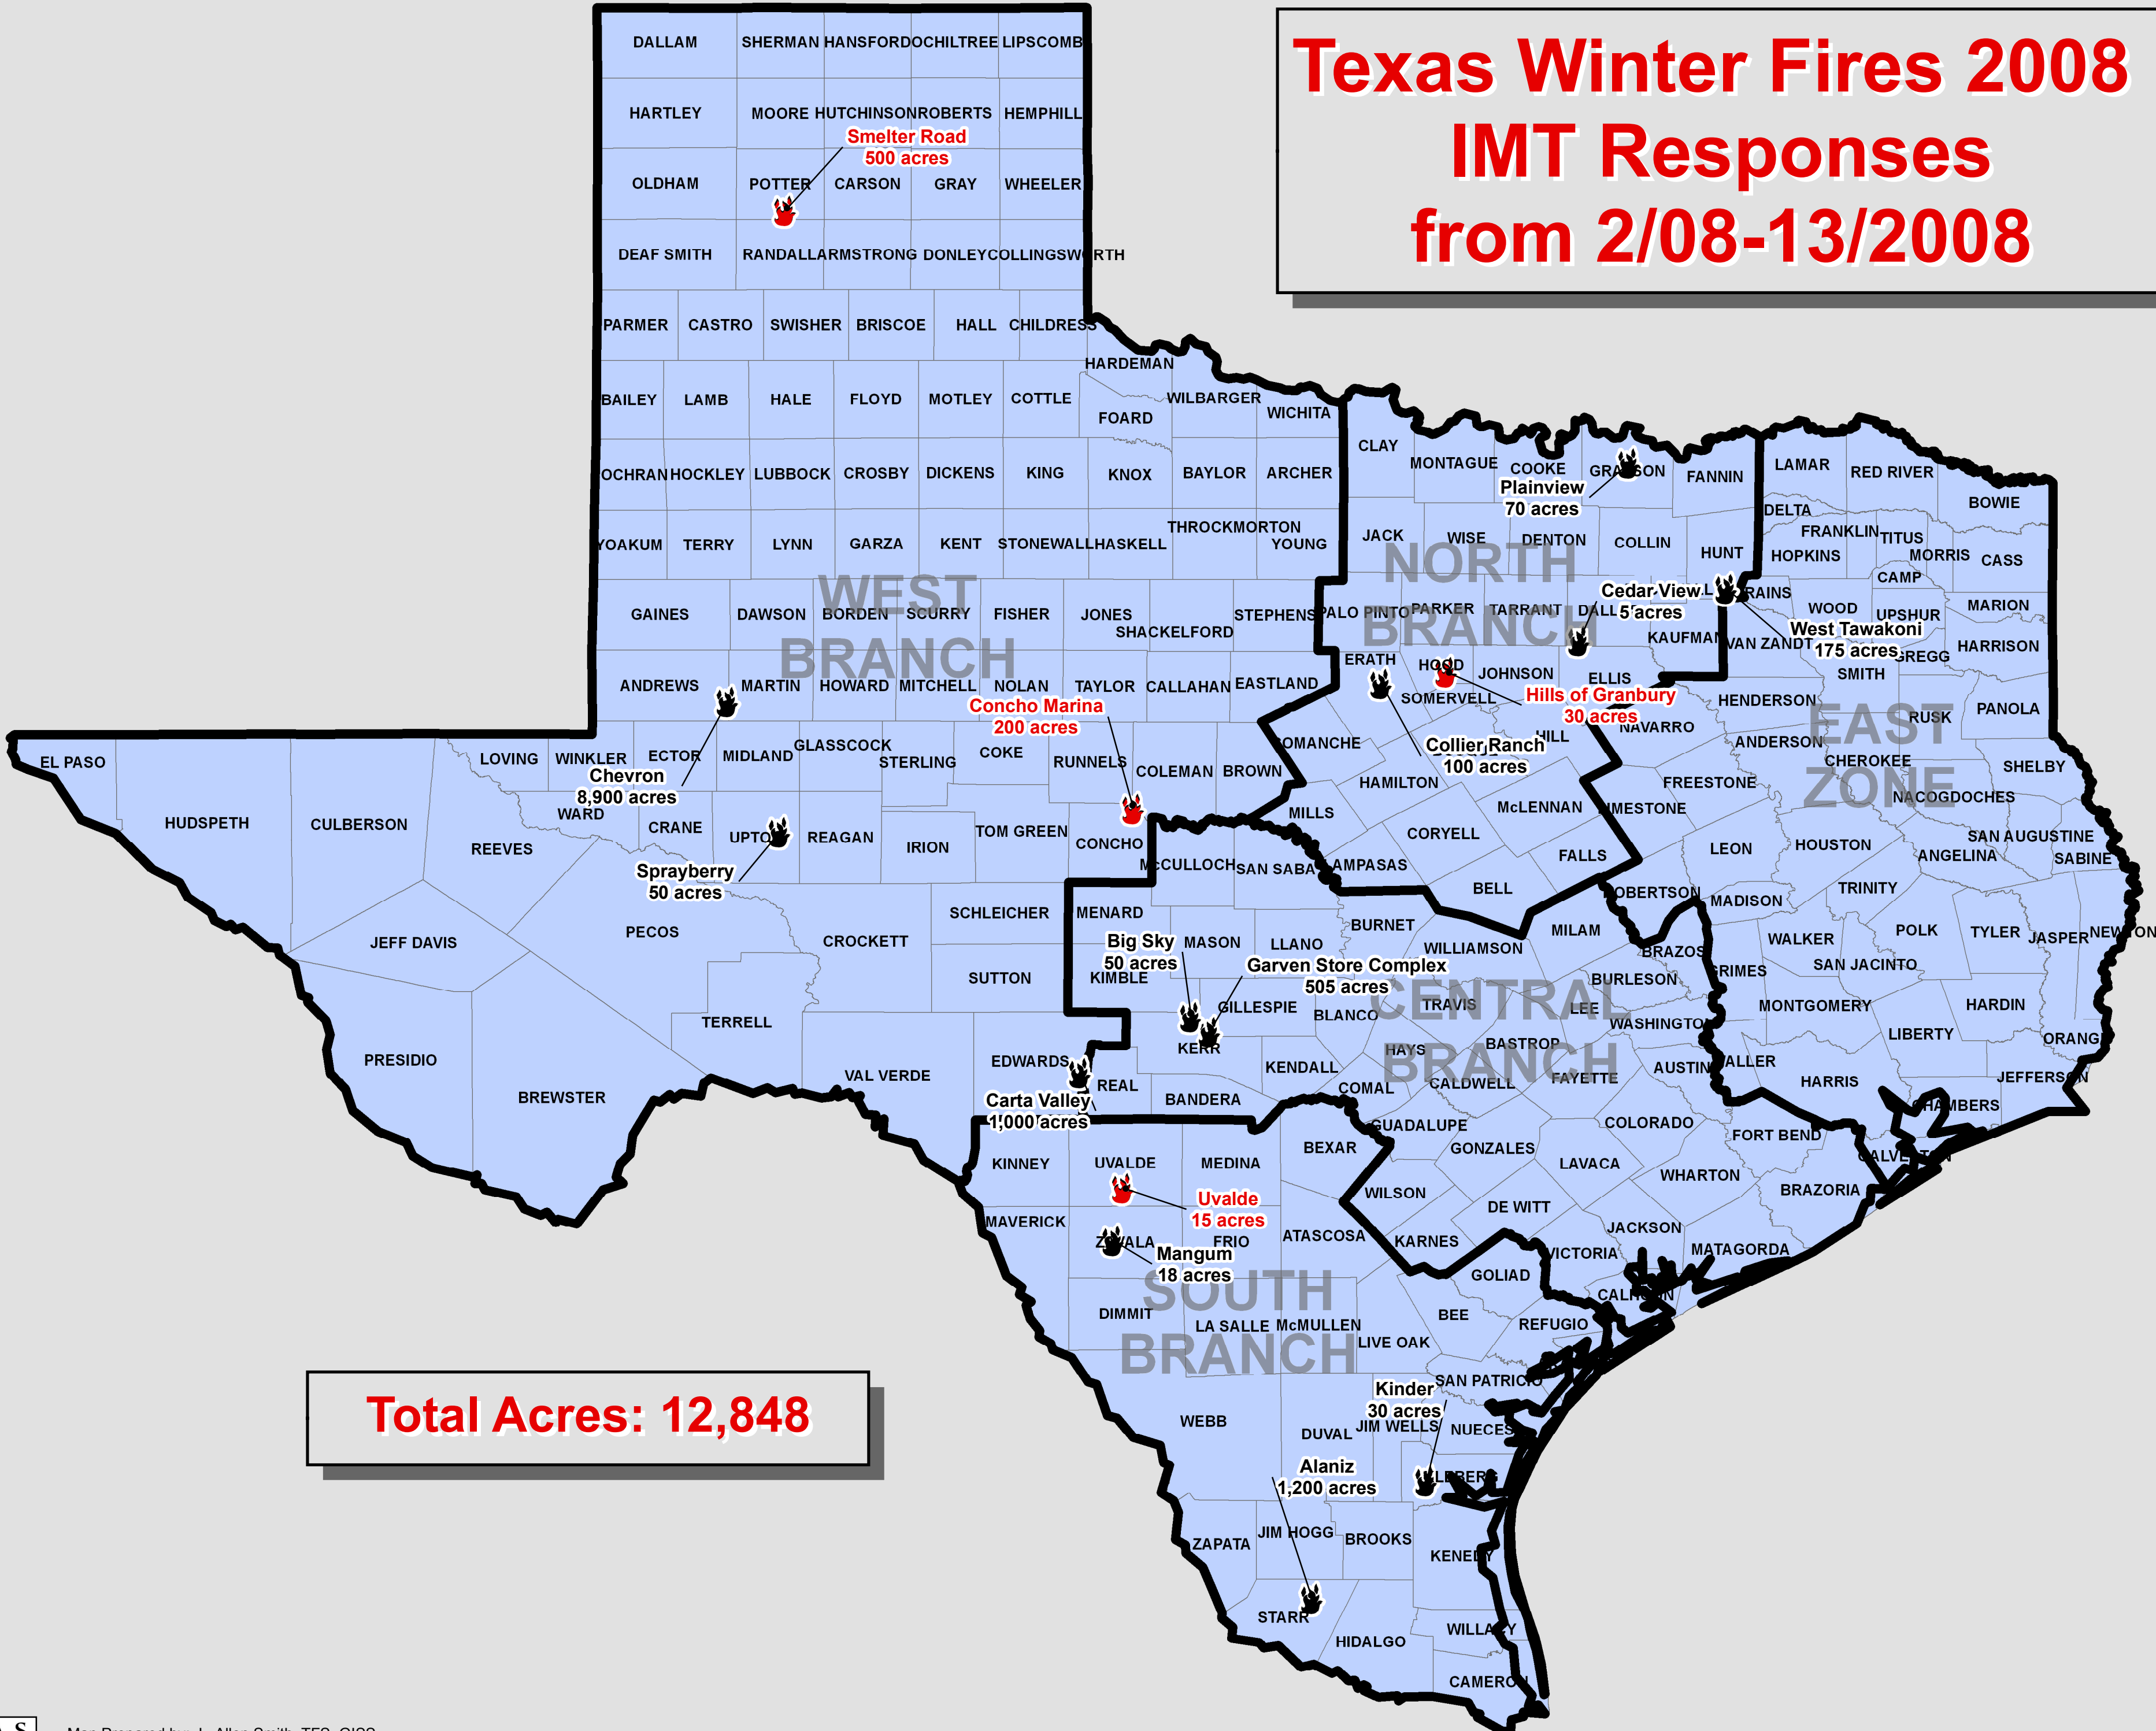

# Texas Winter Fires 2008

### from 2/08-13/2008

**Total Acres: 12,848**