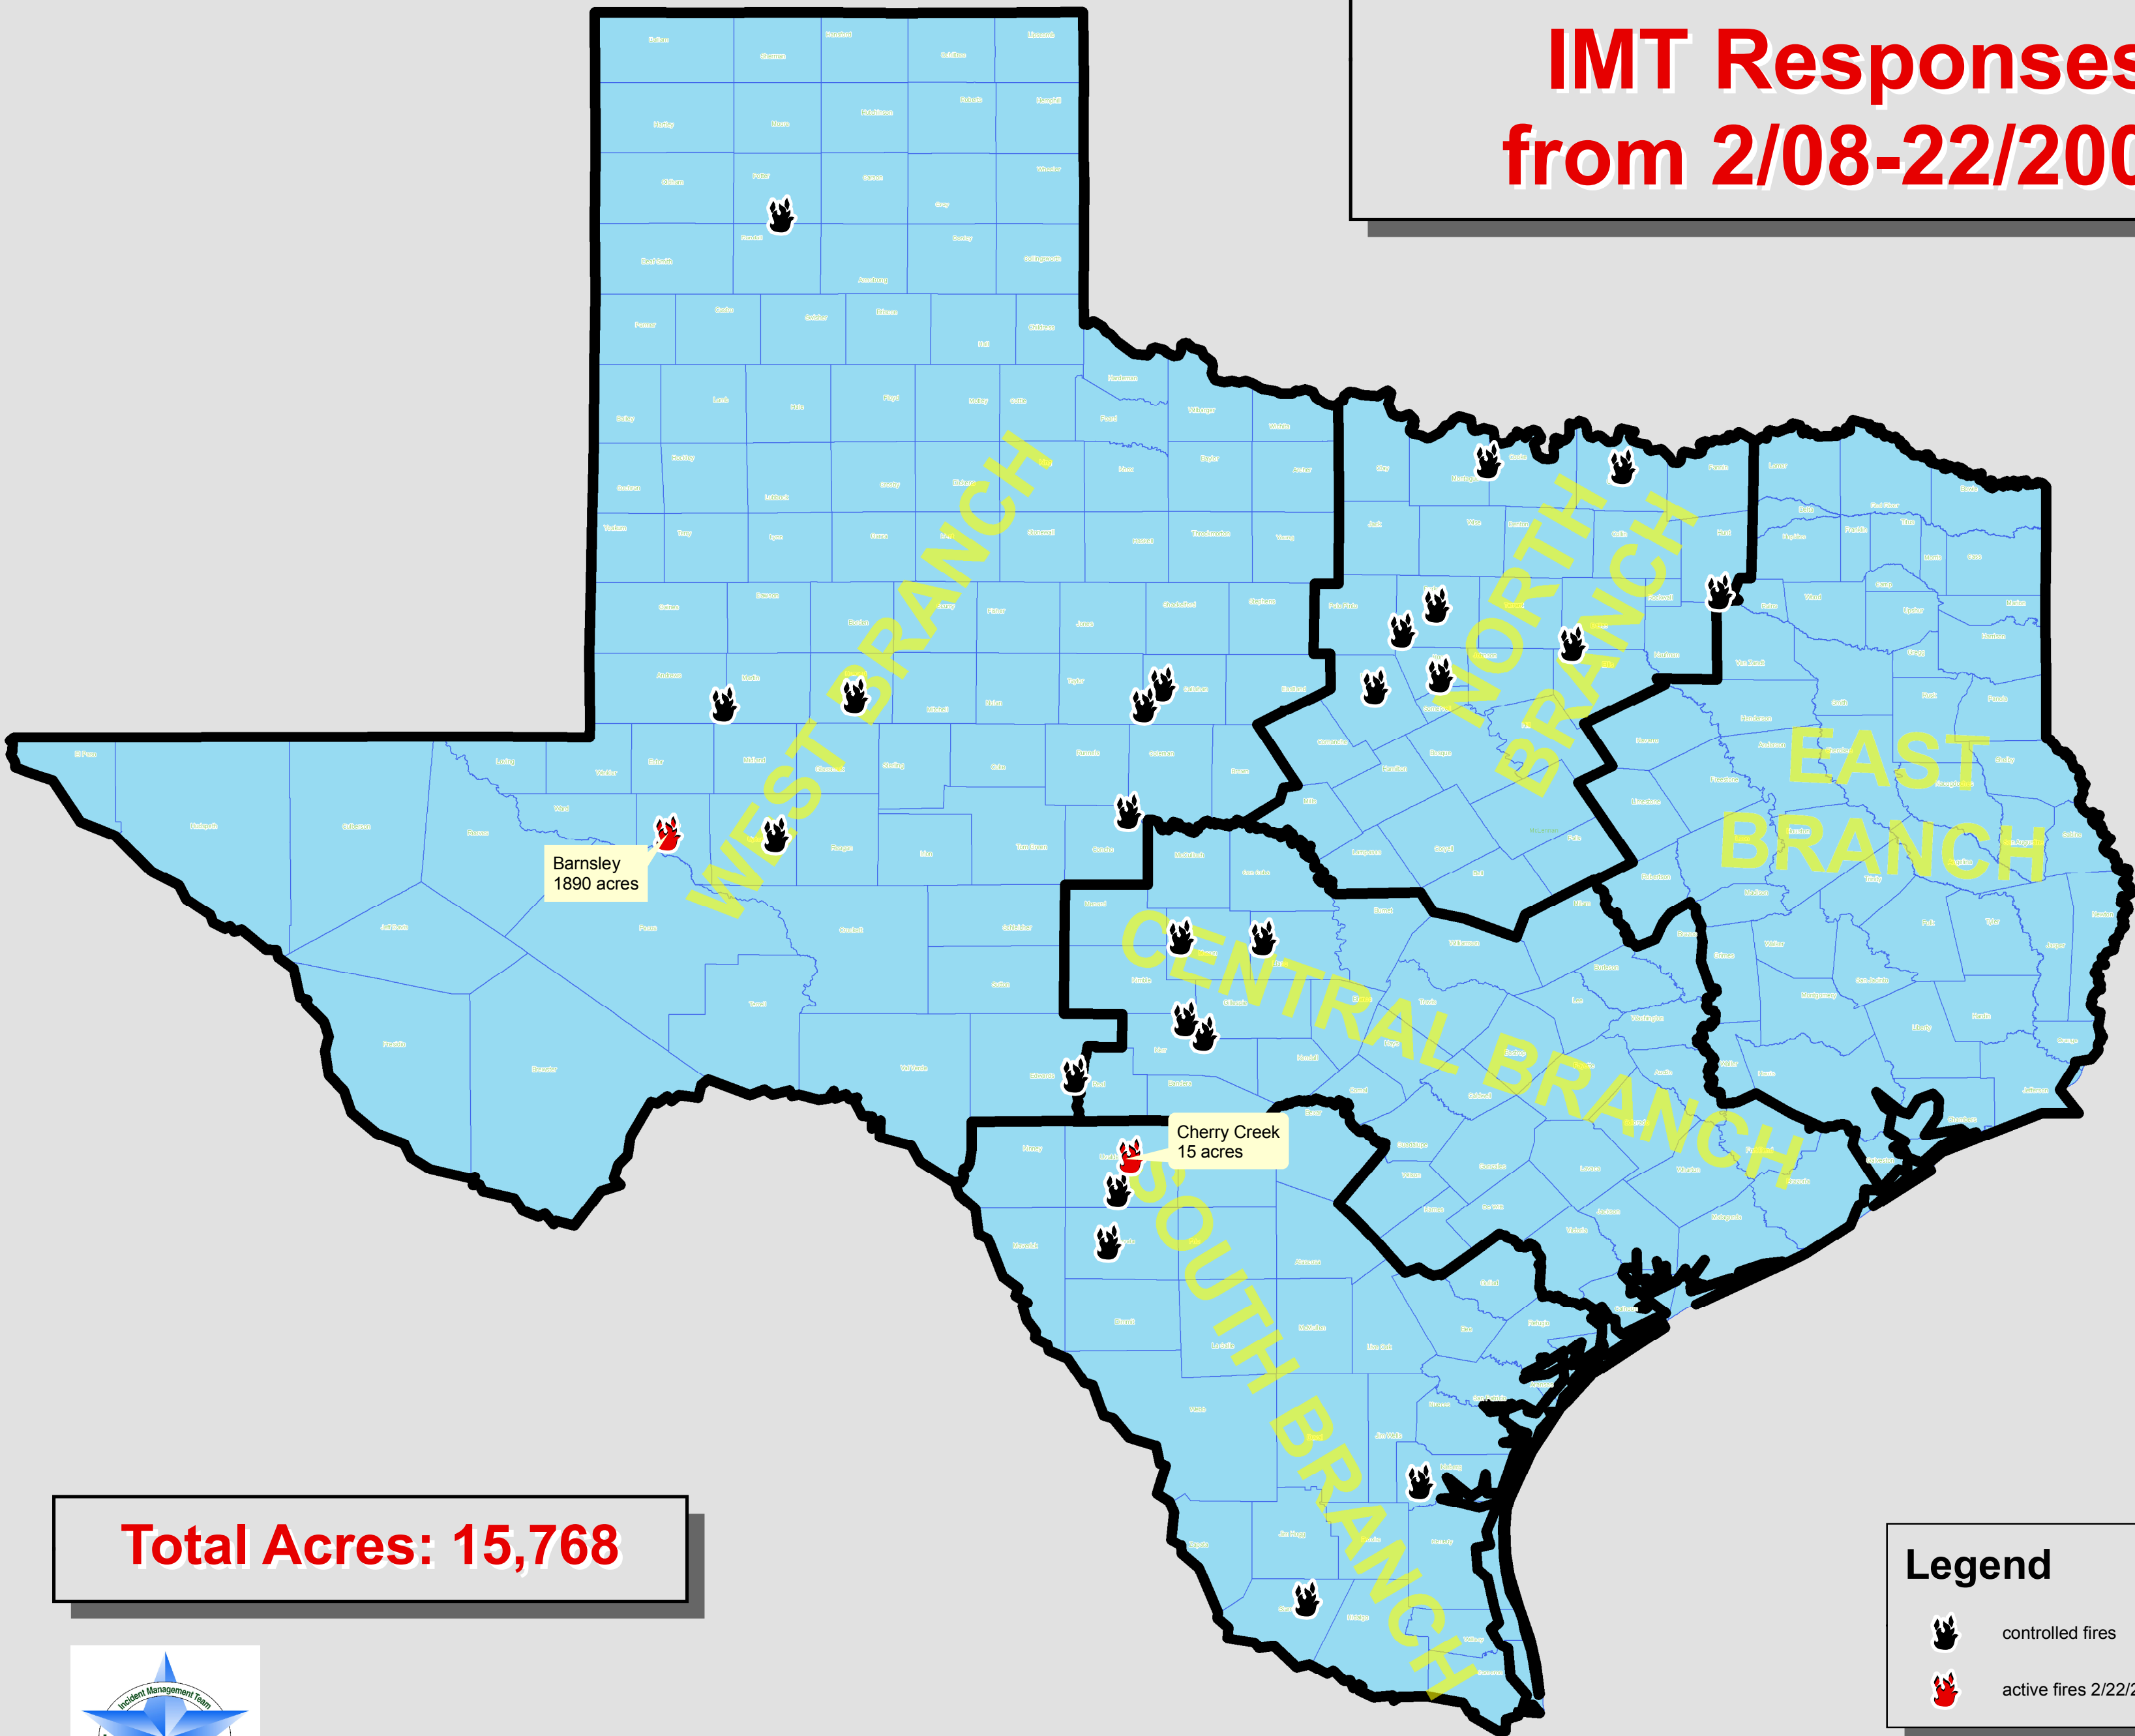

Texas Winter Fires 2008

IMT Responses

from 2/08-22/2008

Total Acres: 15,768

Legend

- controlled fires
- active fires 2/22/2008