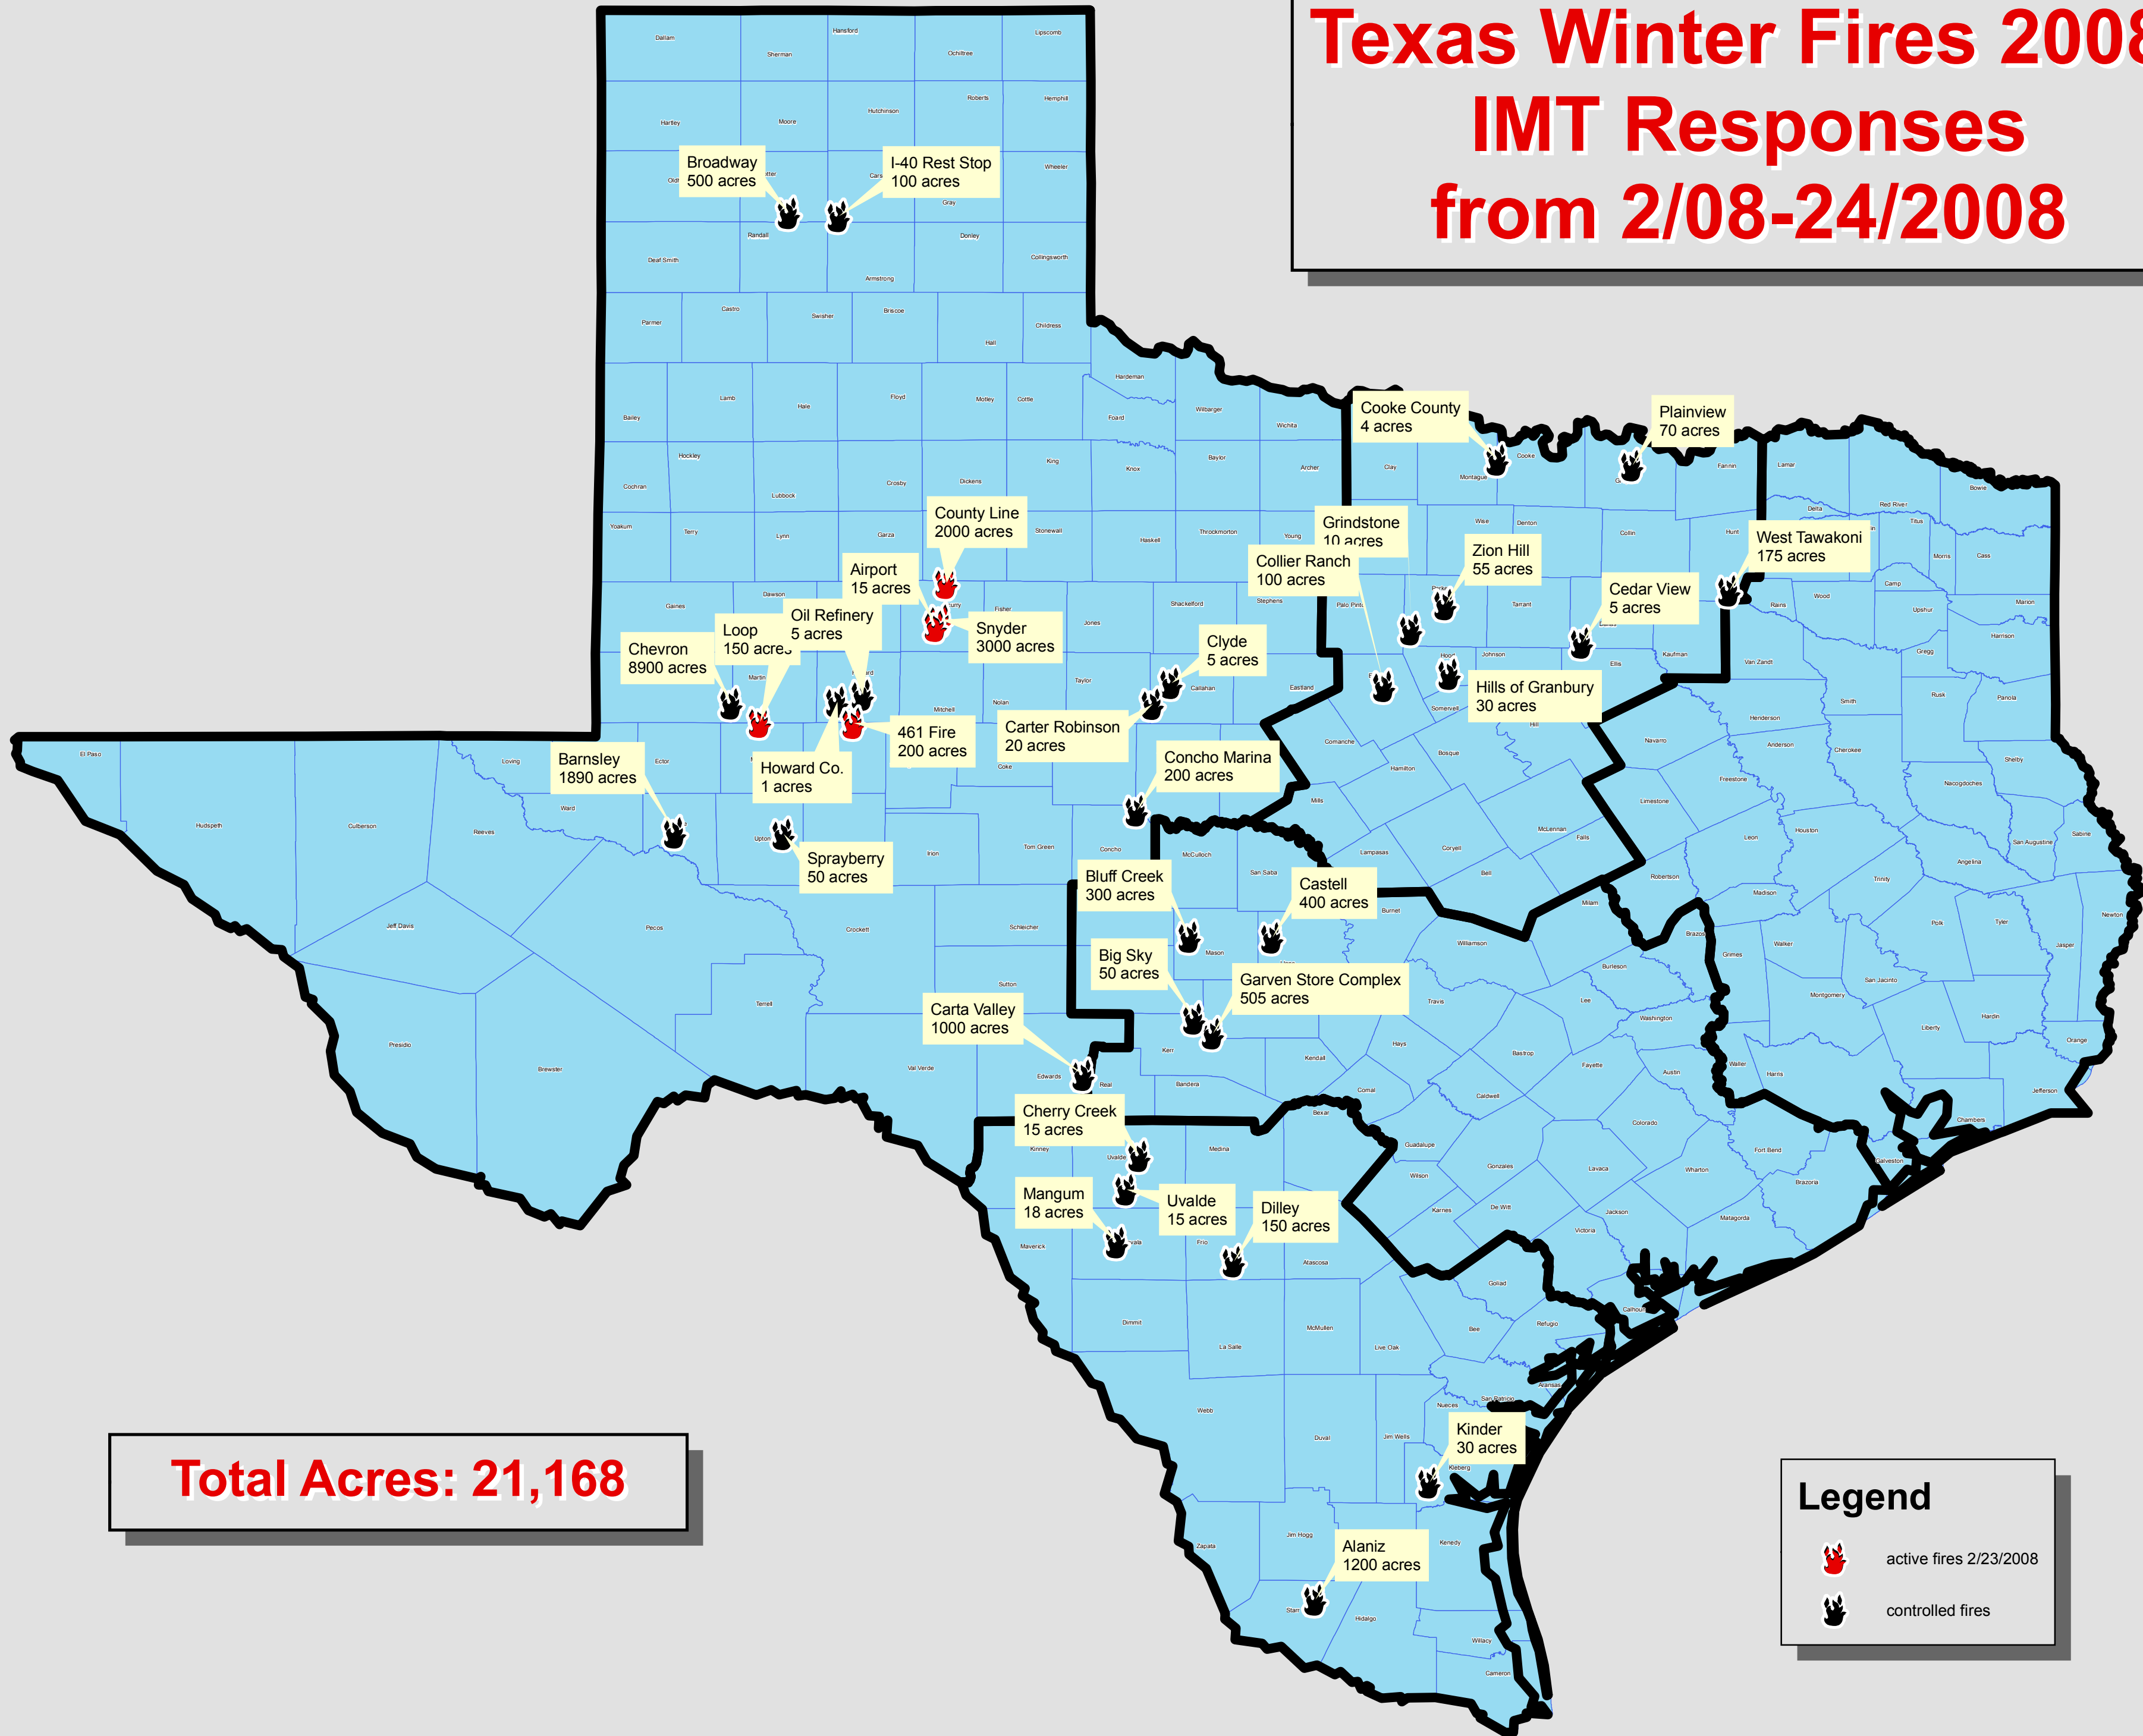

Texas Winter Fires 2008

IMT Responses

from 2/08-24/2008

Total Acres: 21,168

Legend

- active fires 2/23/2008
- controlled fires