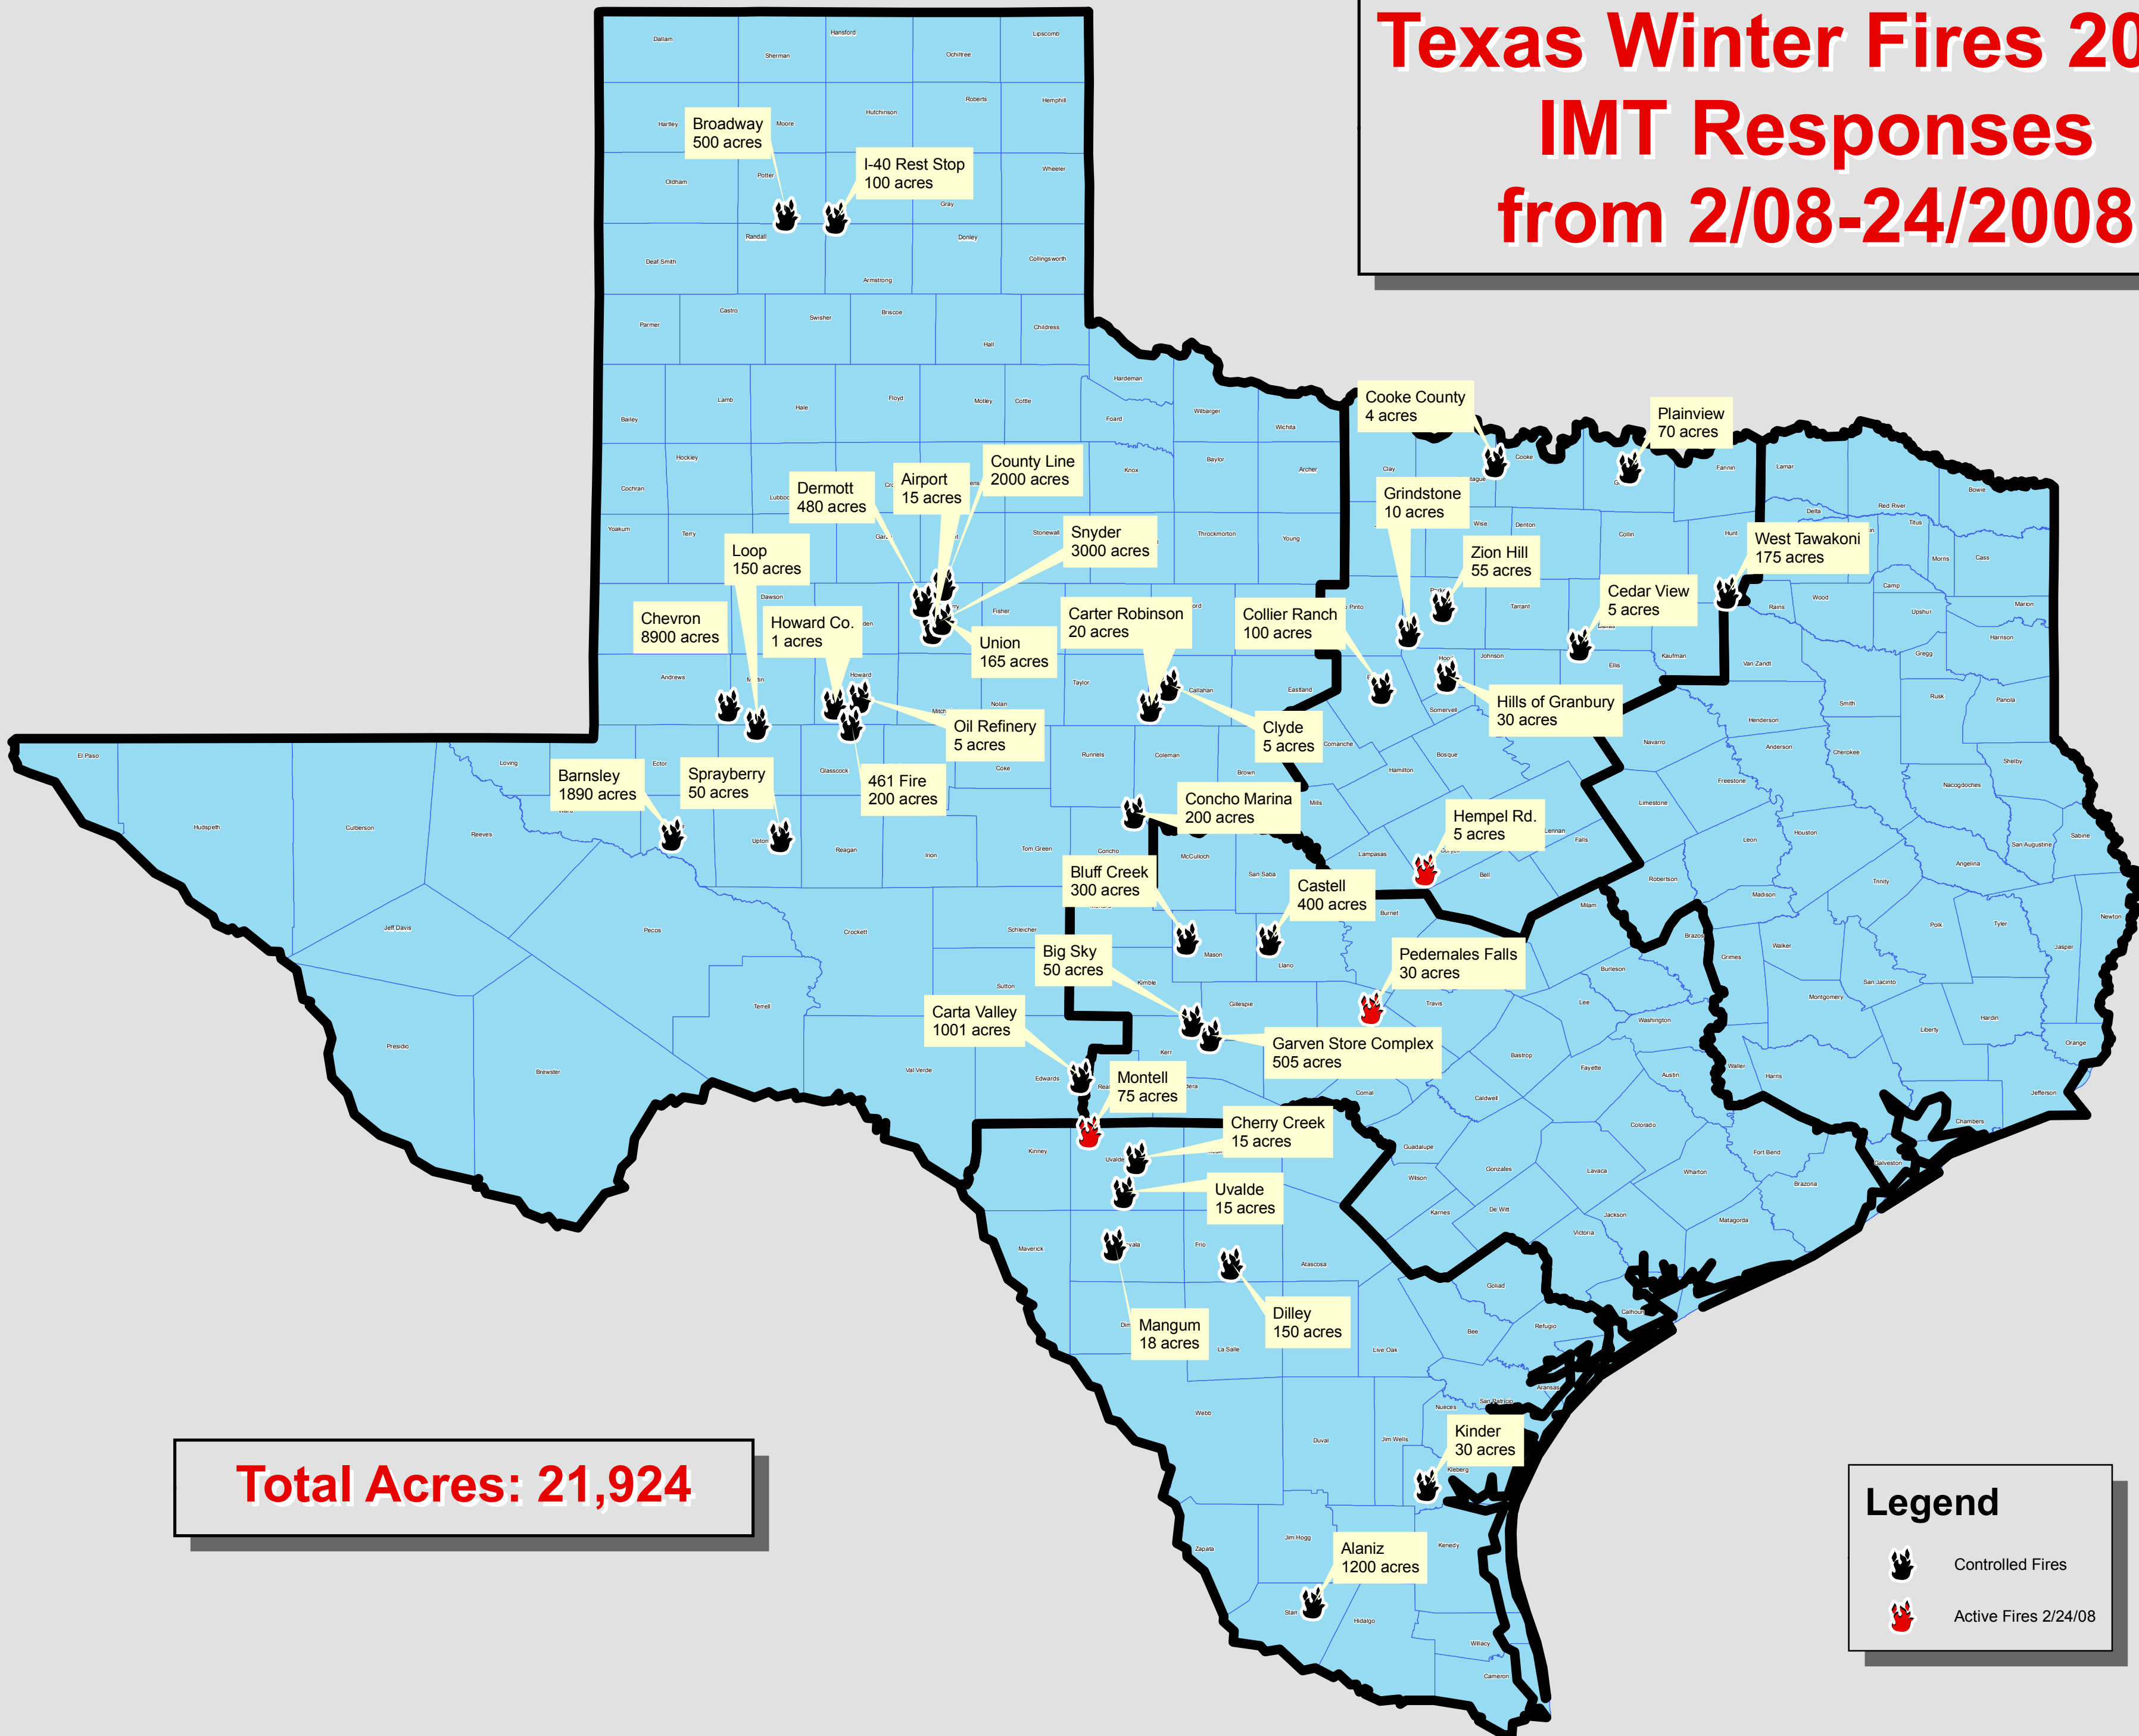

# Texas Winter Fires 2008

### from 2/08-24/2008

**Total Acres: 21,924**

**Legend**

- Controlled Fires
- Active Fires 2/24/08