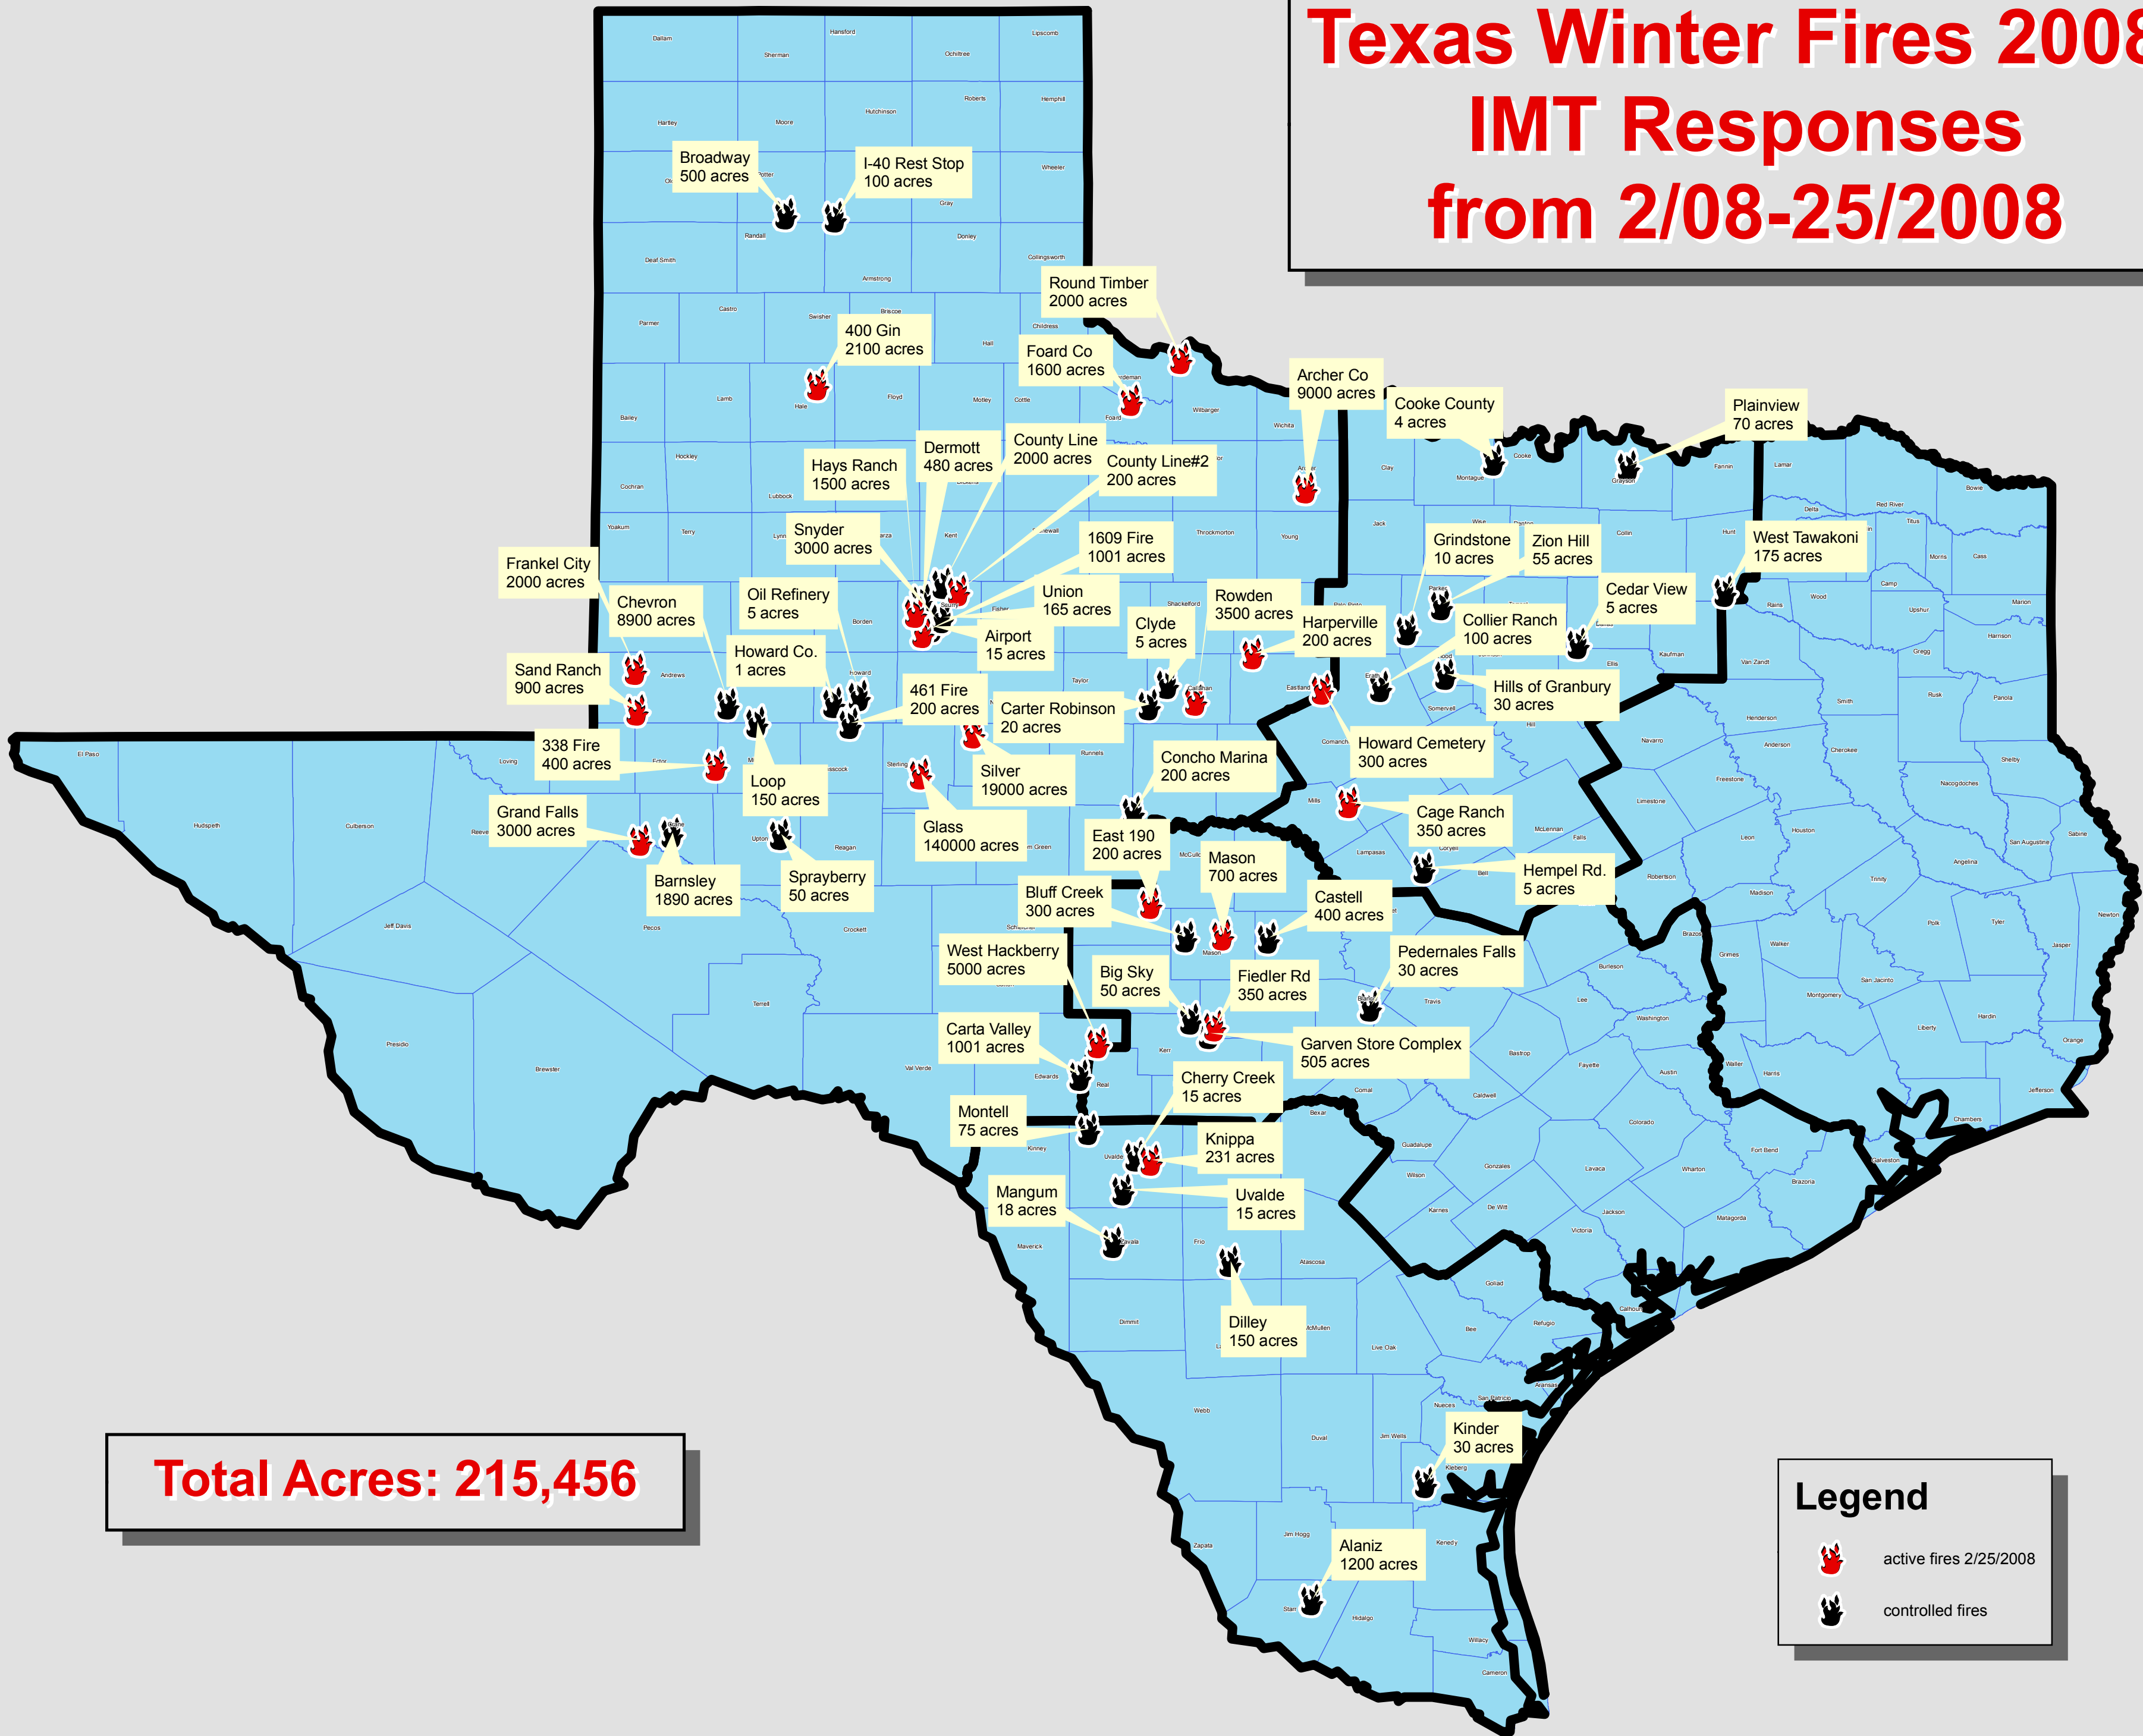

# Texas Winter Fires 2008

### from 2/08-25/2008

**Legend**

- active fires 2/25/2008
- controlled fires