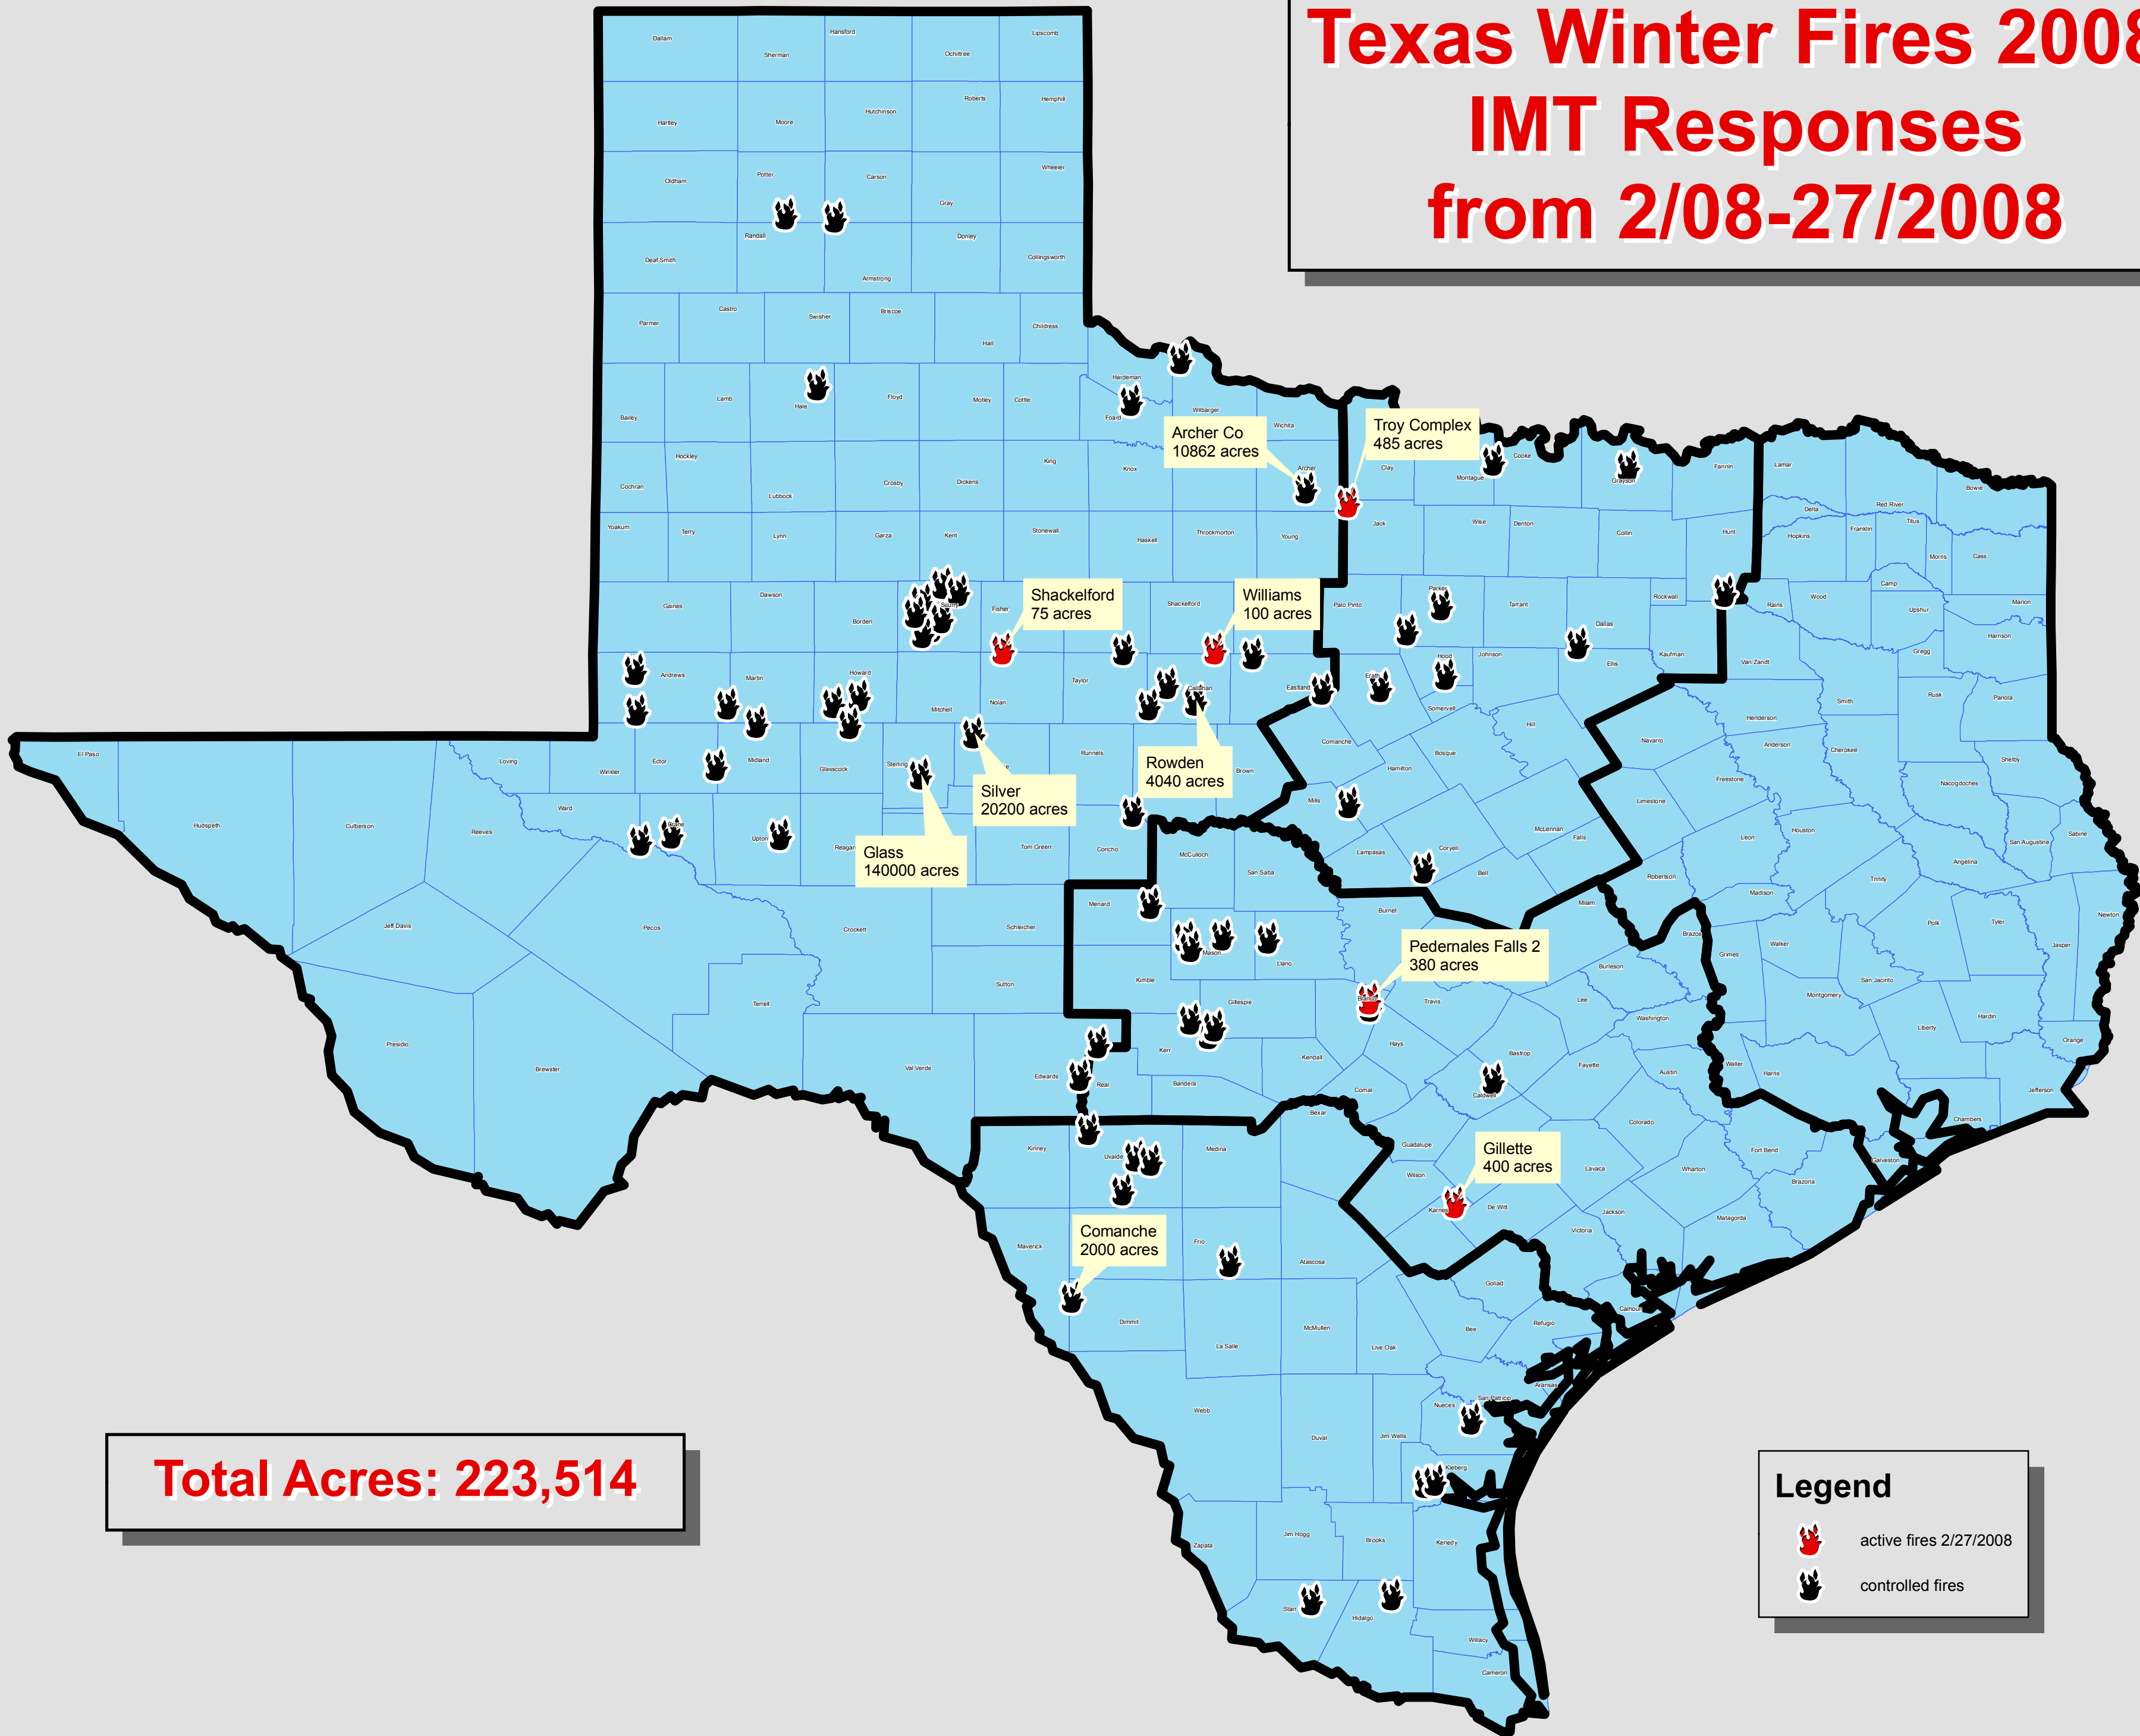

# Texas Winter Fires 2008

### from 2/08-27/2008

**Total Acres: 223,514**

**Legend**

- active fires 2/27/2008
- controlled fires