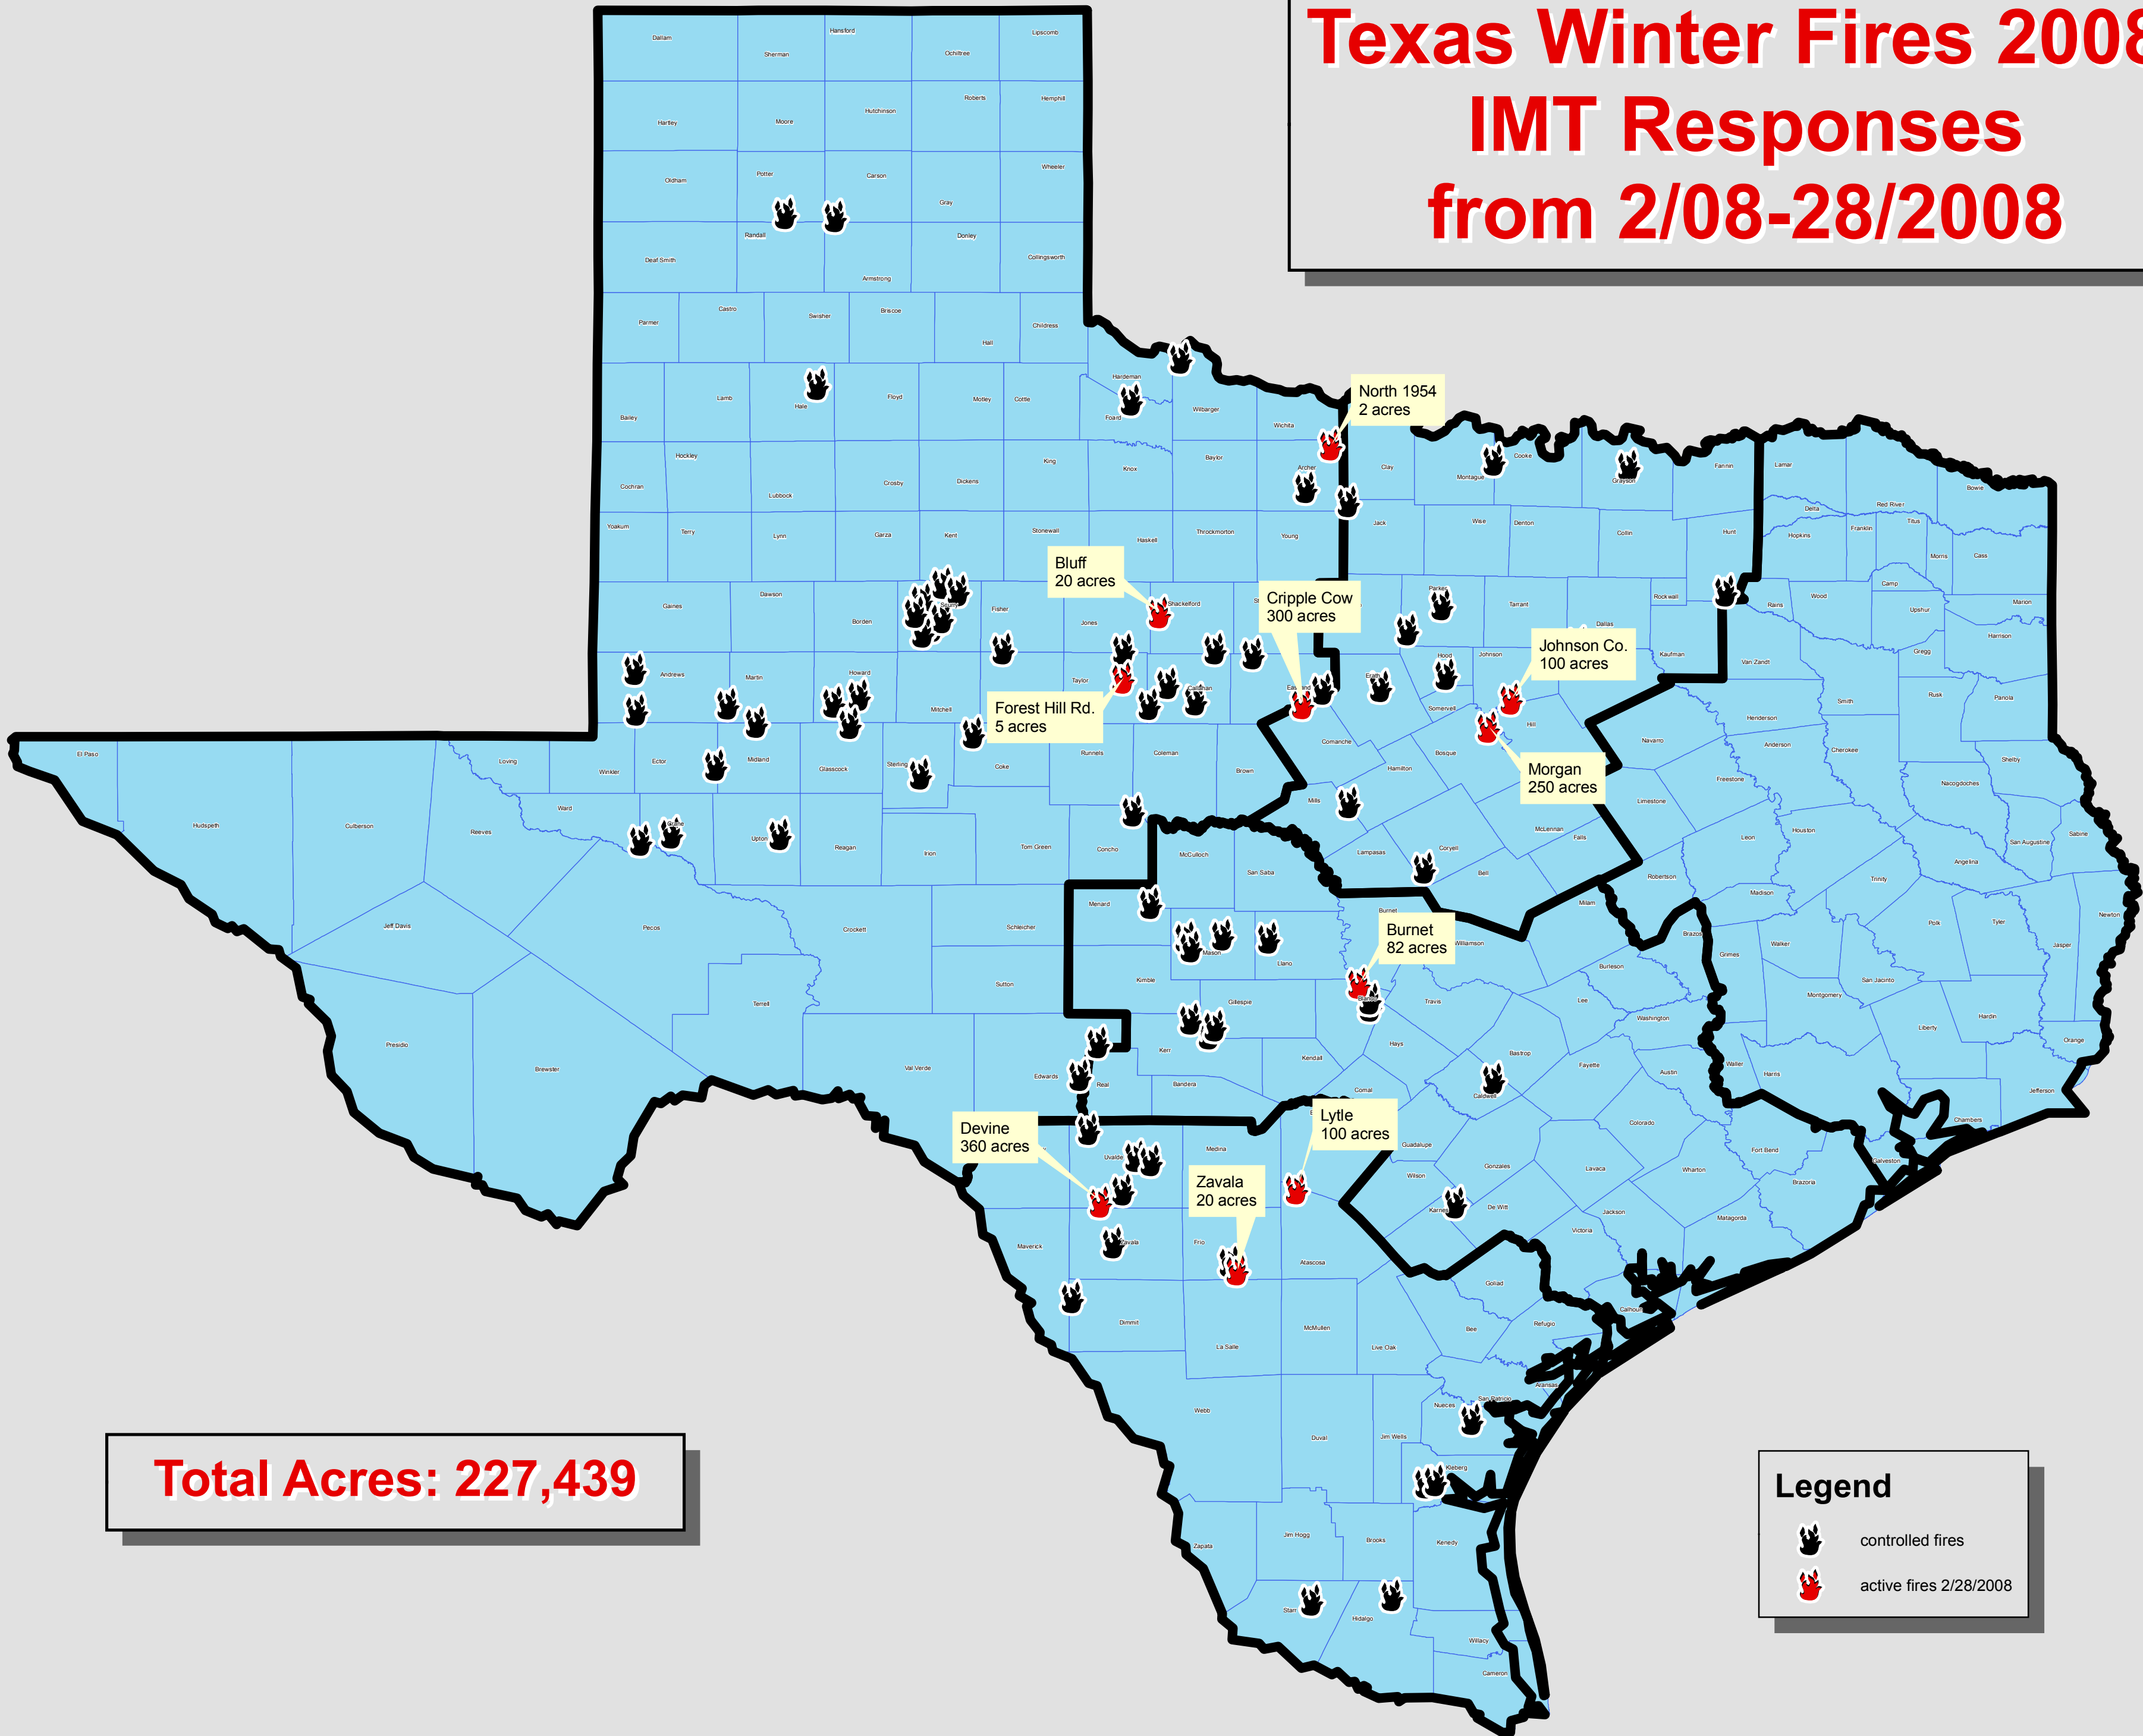

Texas Winter Fires 2008

IMT Responses

from 2/08-28/2008

Total Acres: 227,439

Legend

-  controlled fires
-  active fires 2/28/2008