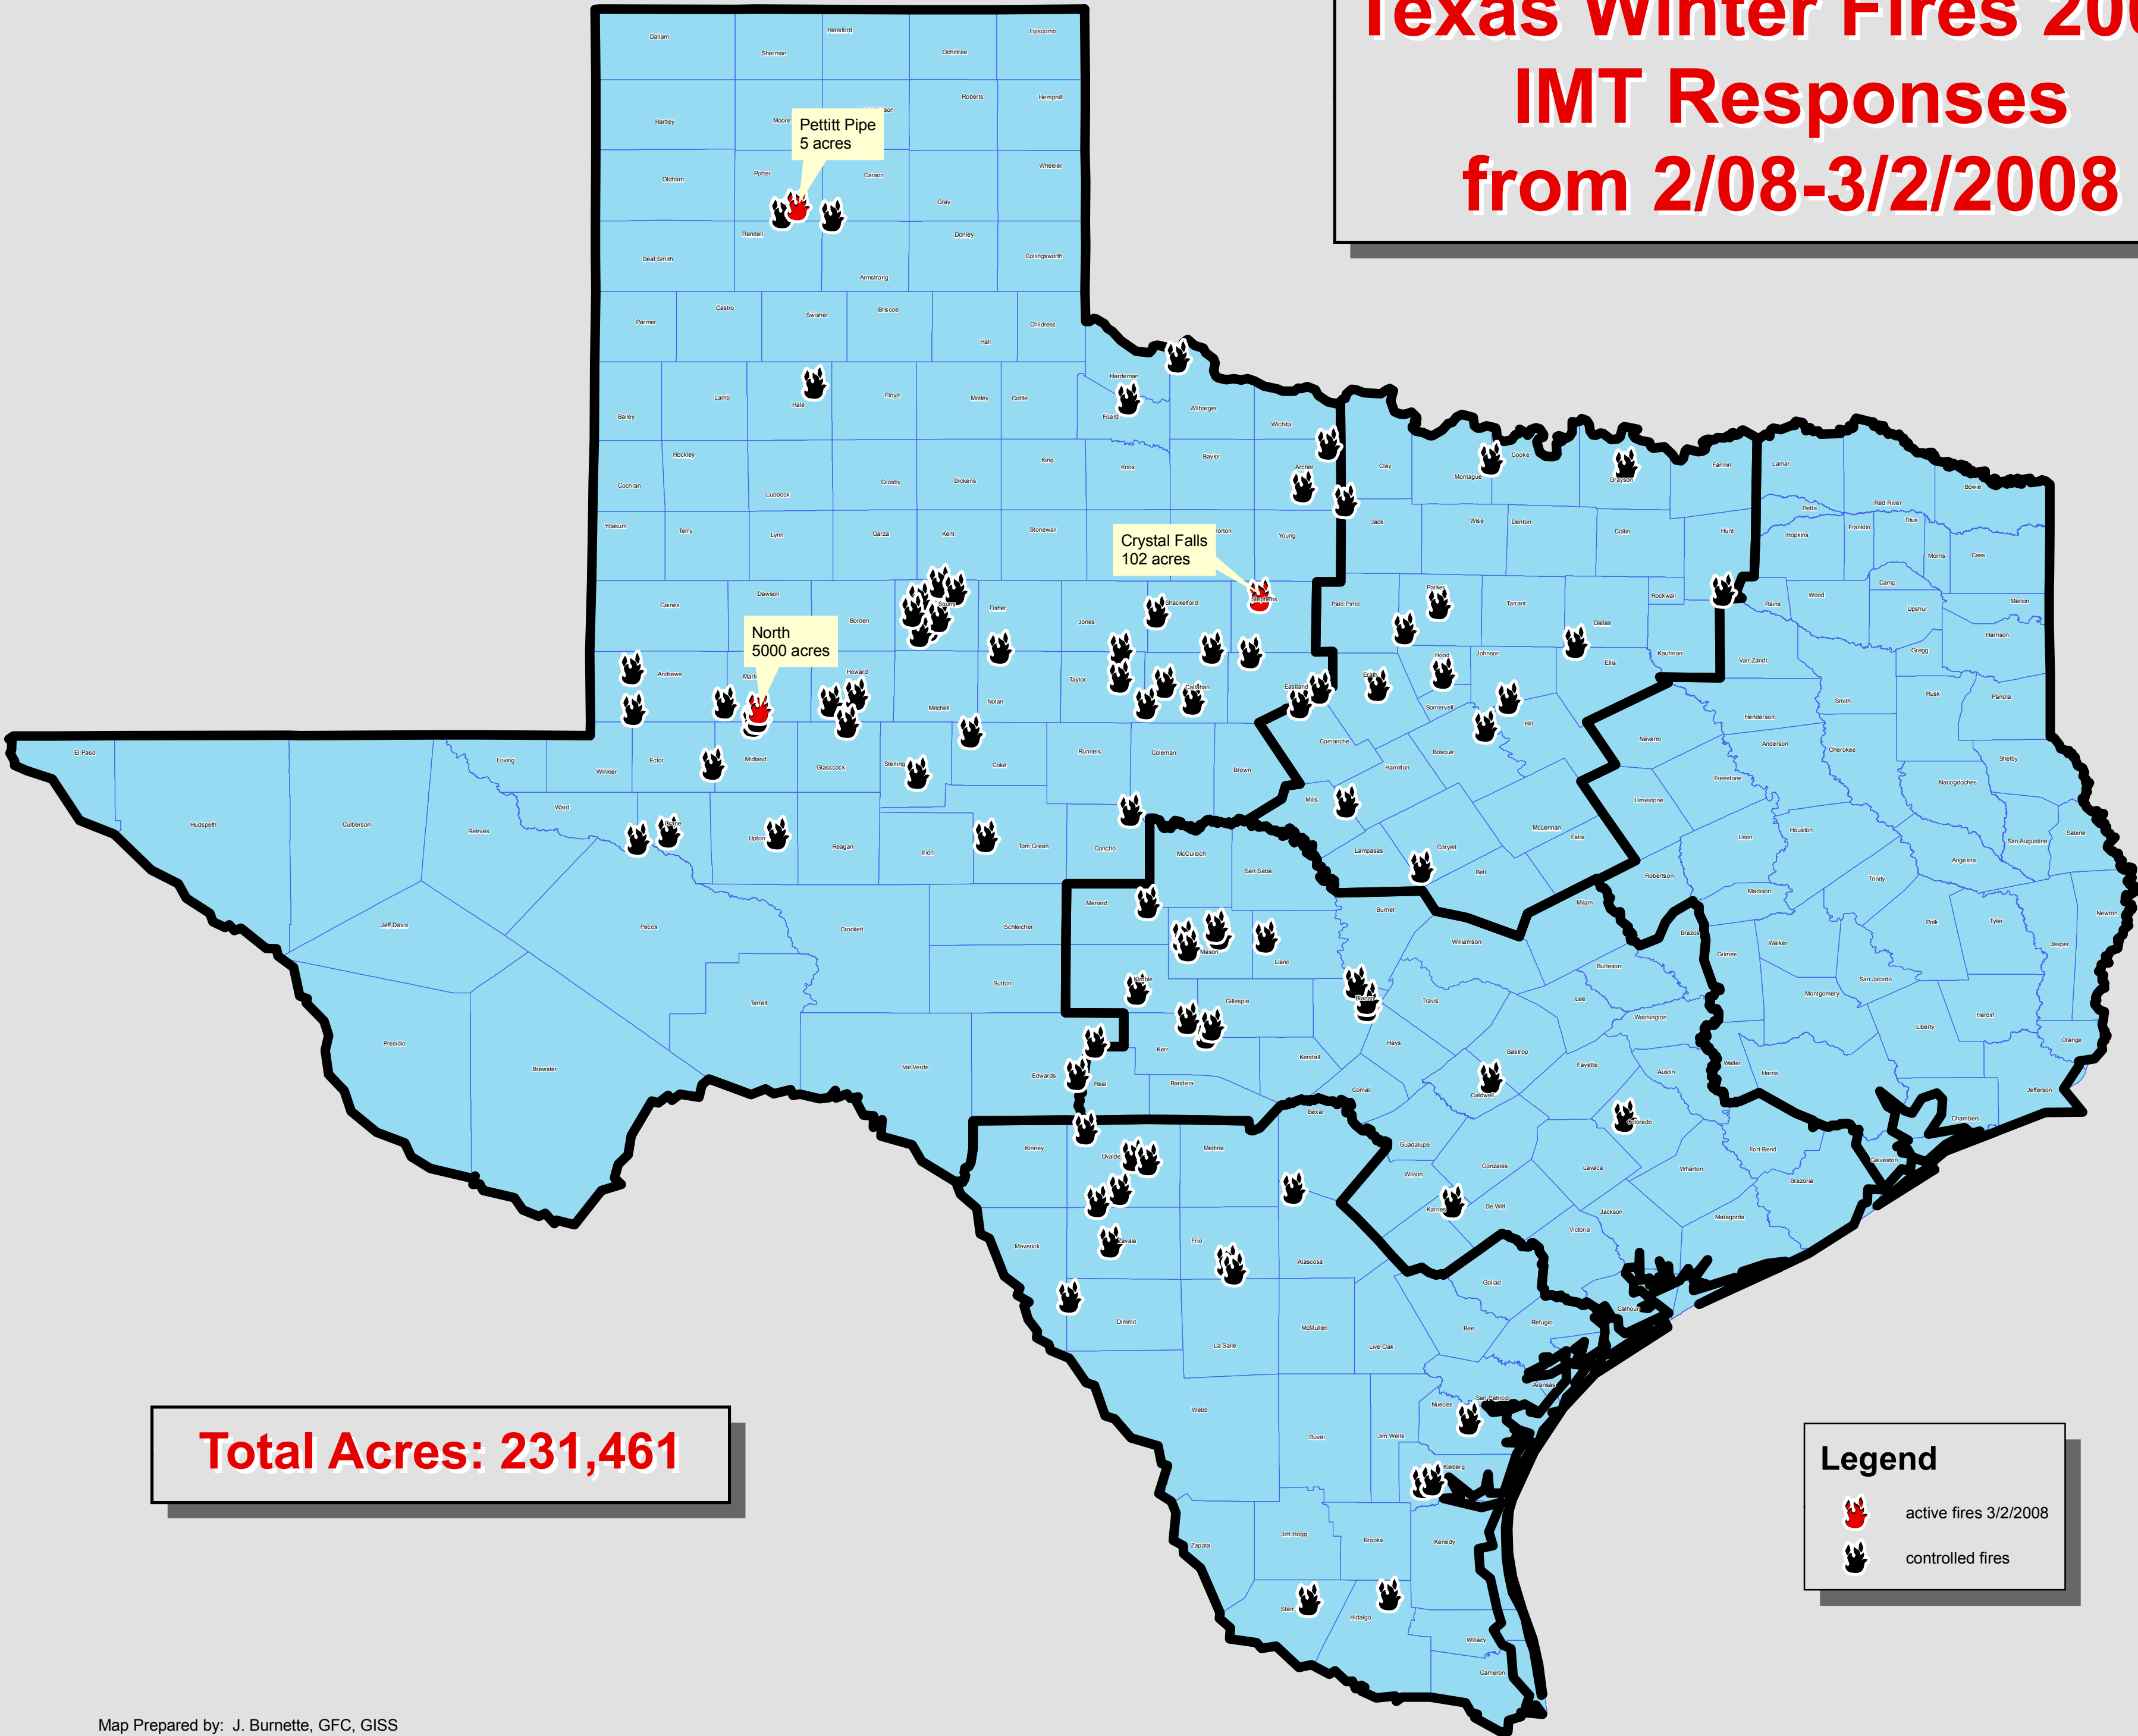

# Texas Winter Fires 2008

### from 2/08-3/2/2008

**Total Acres: 231,461**