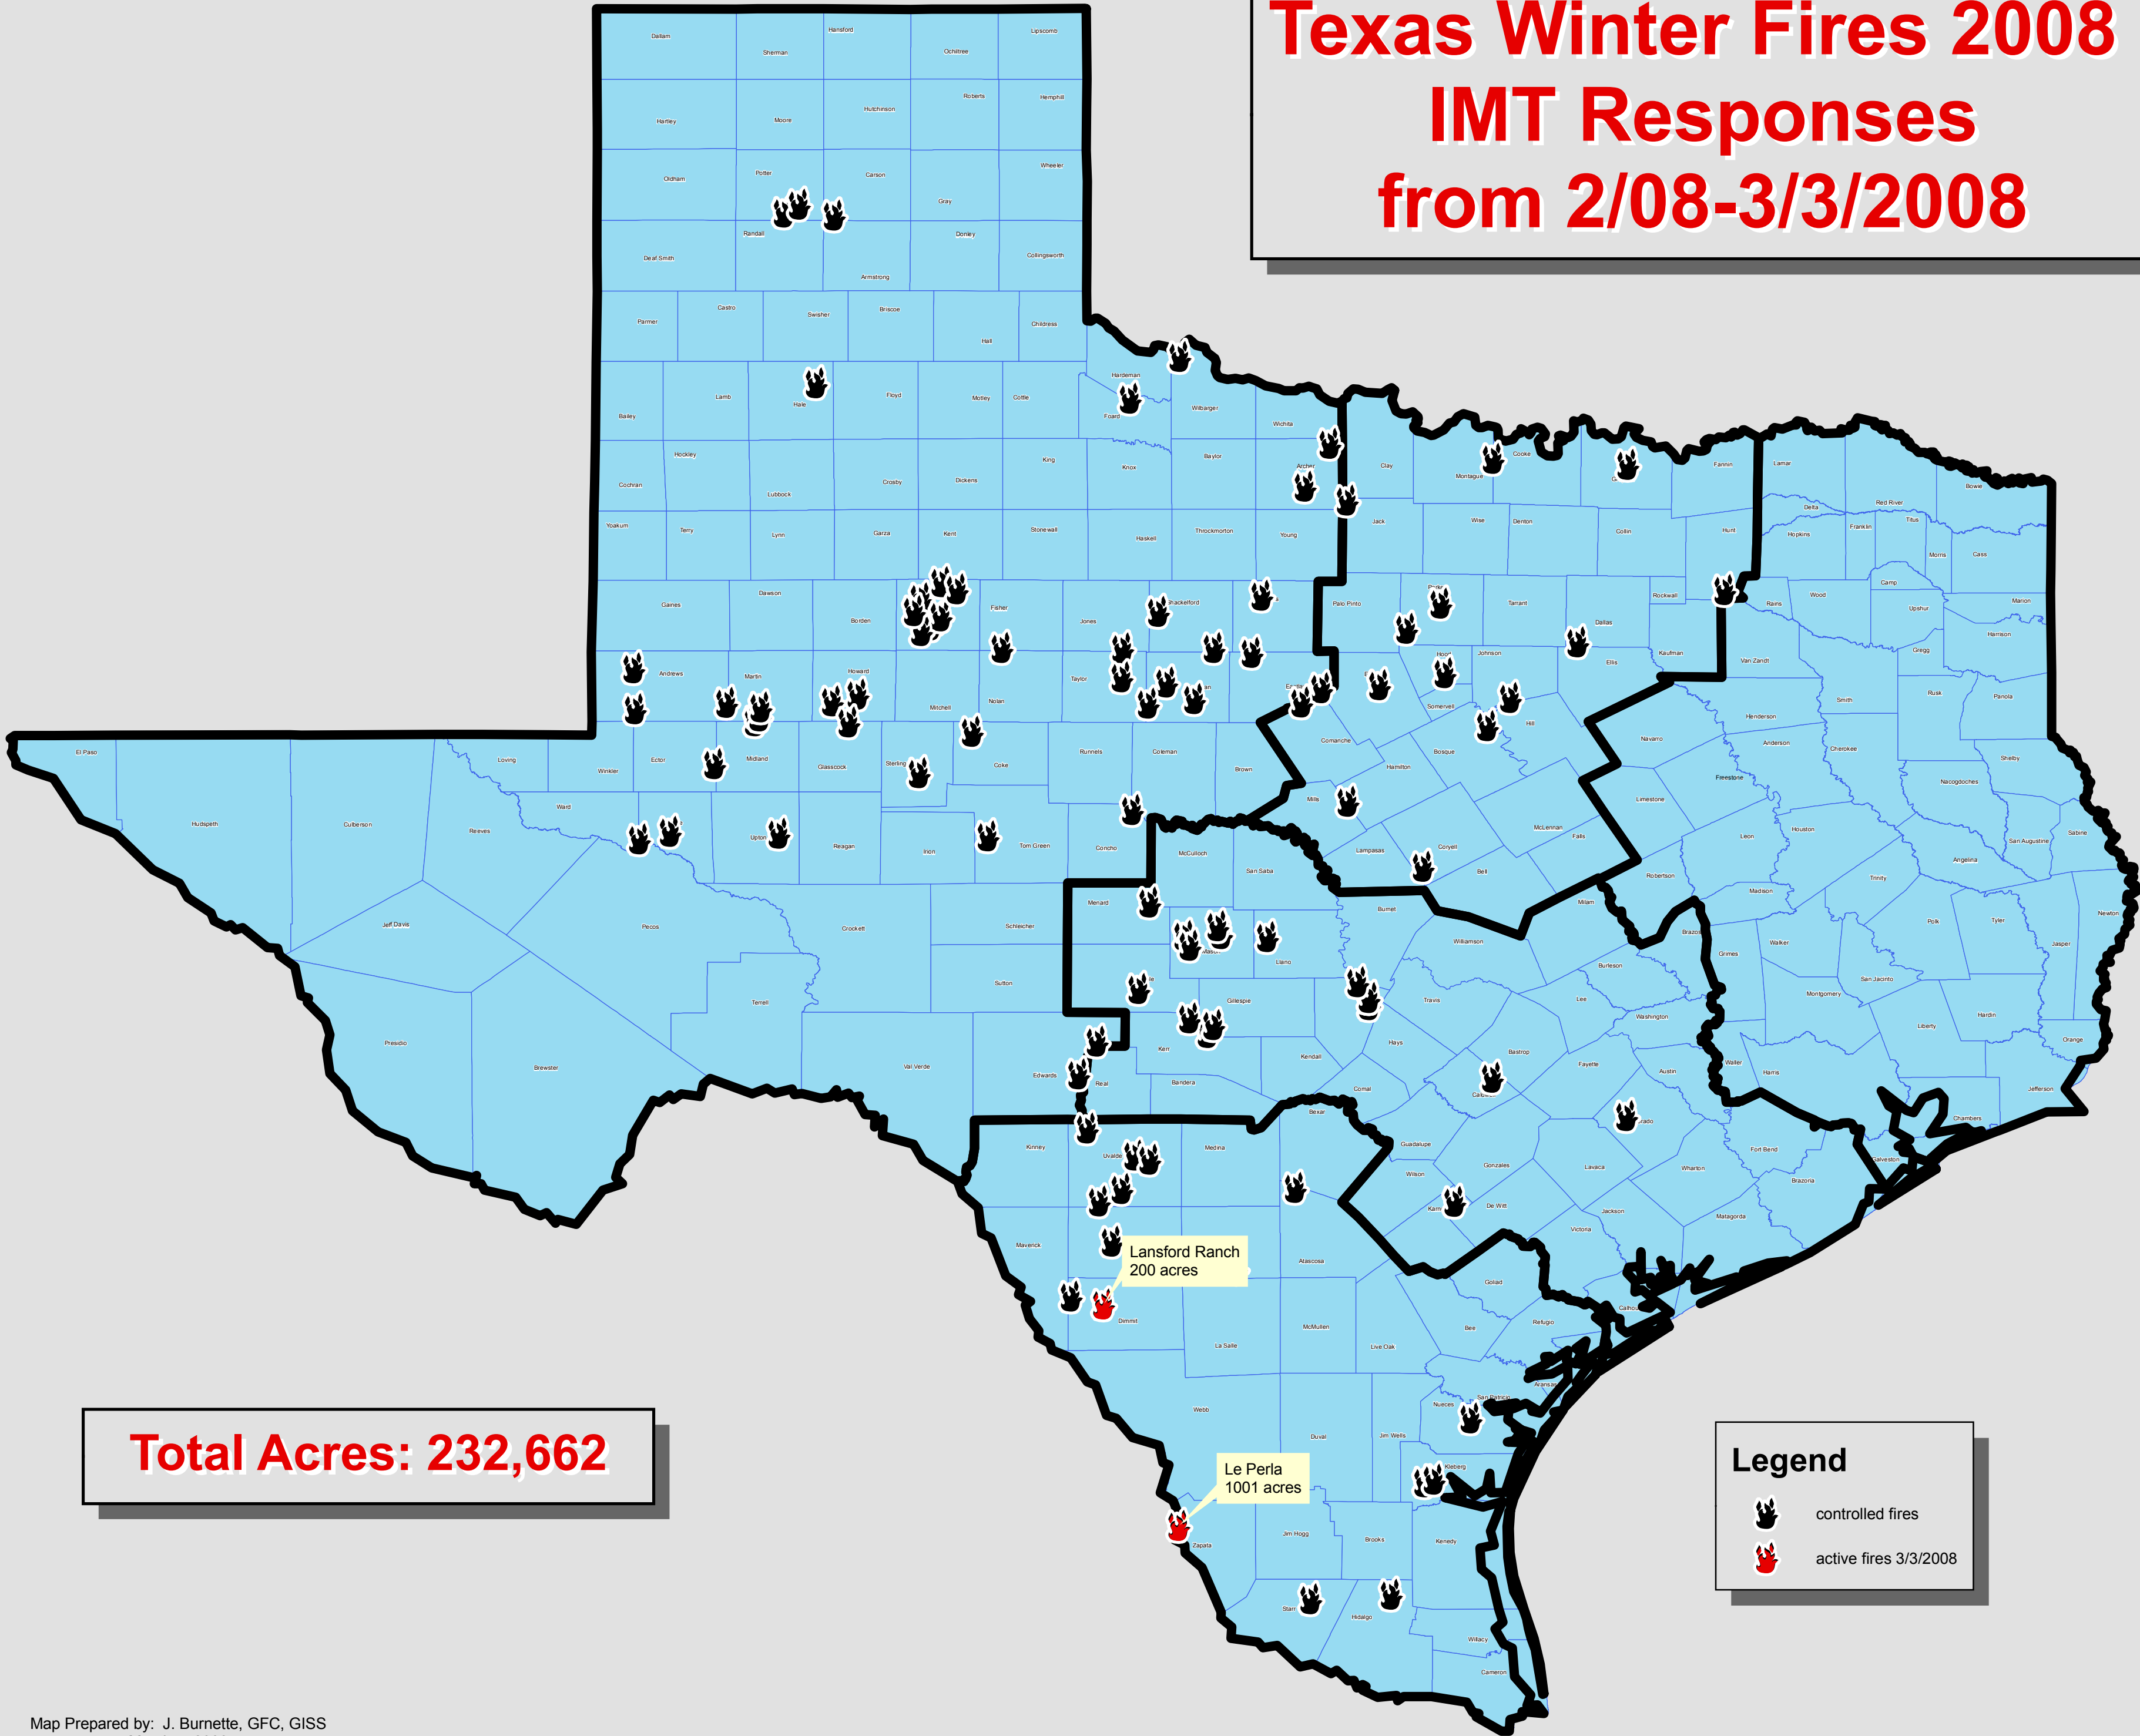

Texas Winter Fires 2008

IMT Responses

from 2/08-3/3/2008

Total Acres: 232,662

Legend

- controlled fires
- active fires 3/3/2008