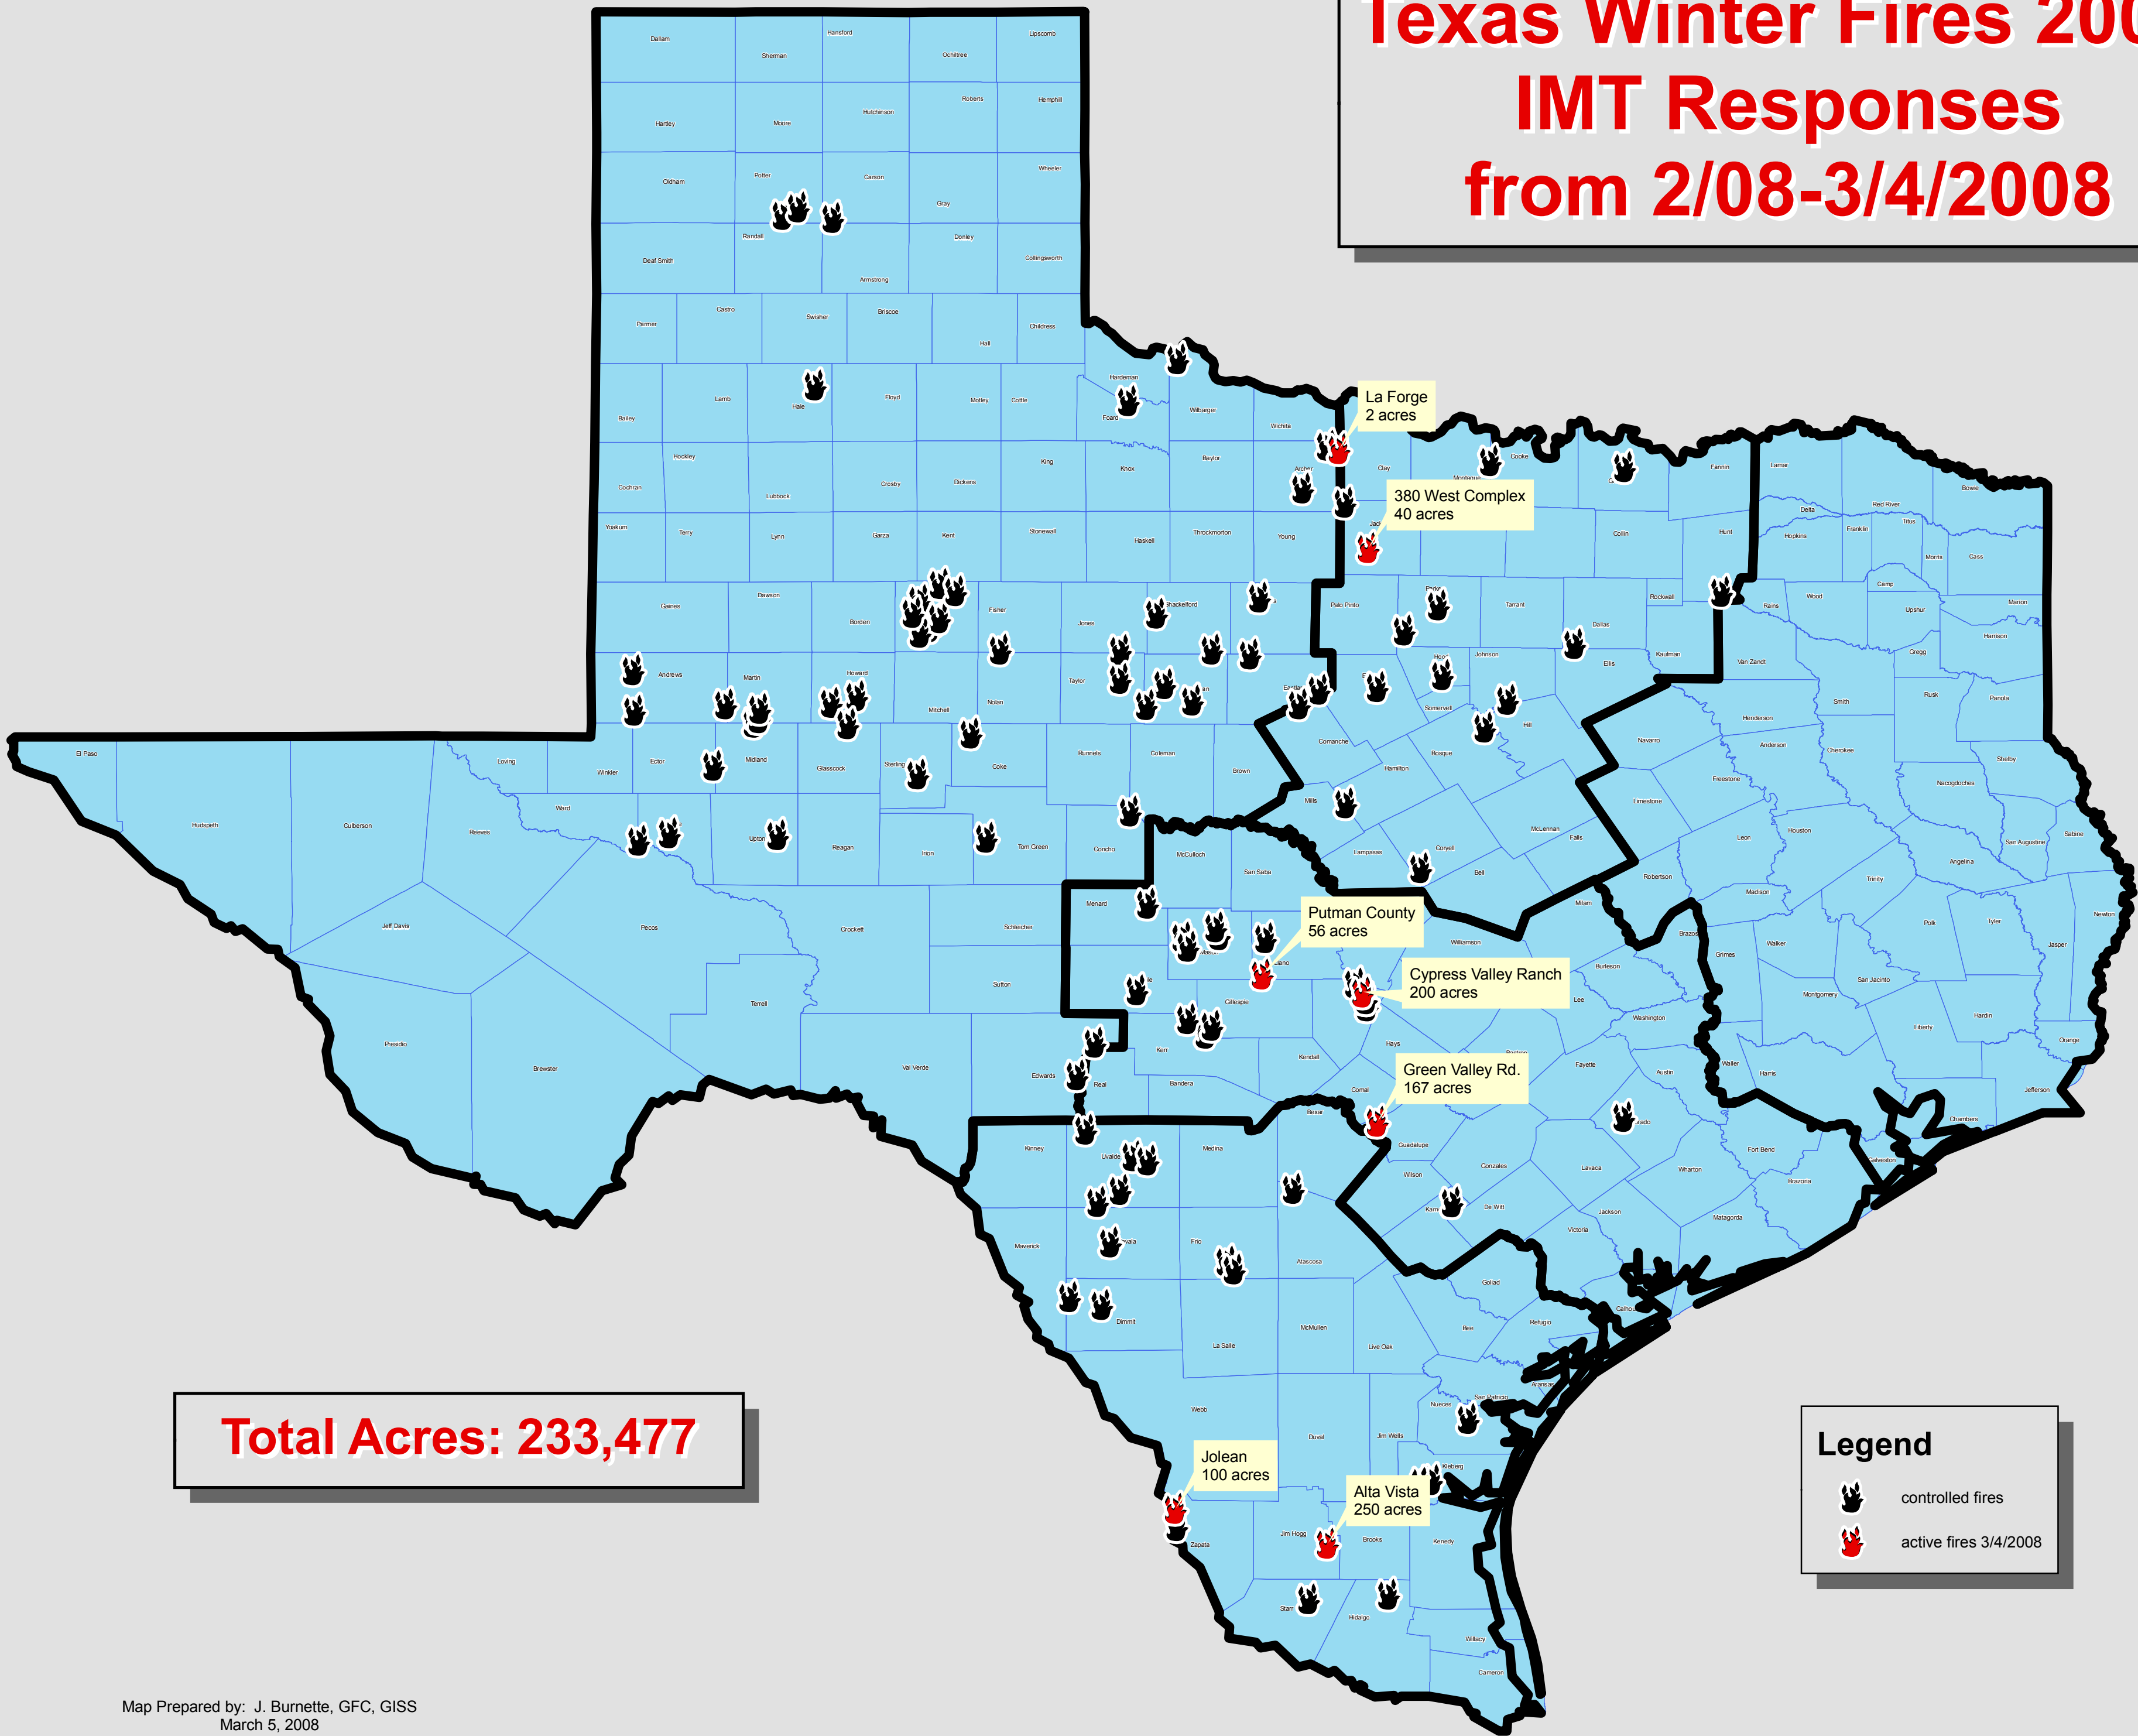

Texas Winter Fires 2008

IMT Responses

from 2/08-3/4/2008

Total Acres: 233,477

Legend

- controlled fires
- active fires 3/4/2008