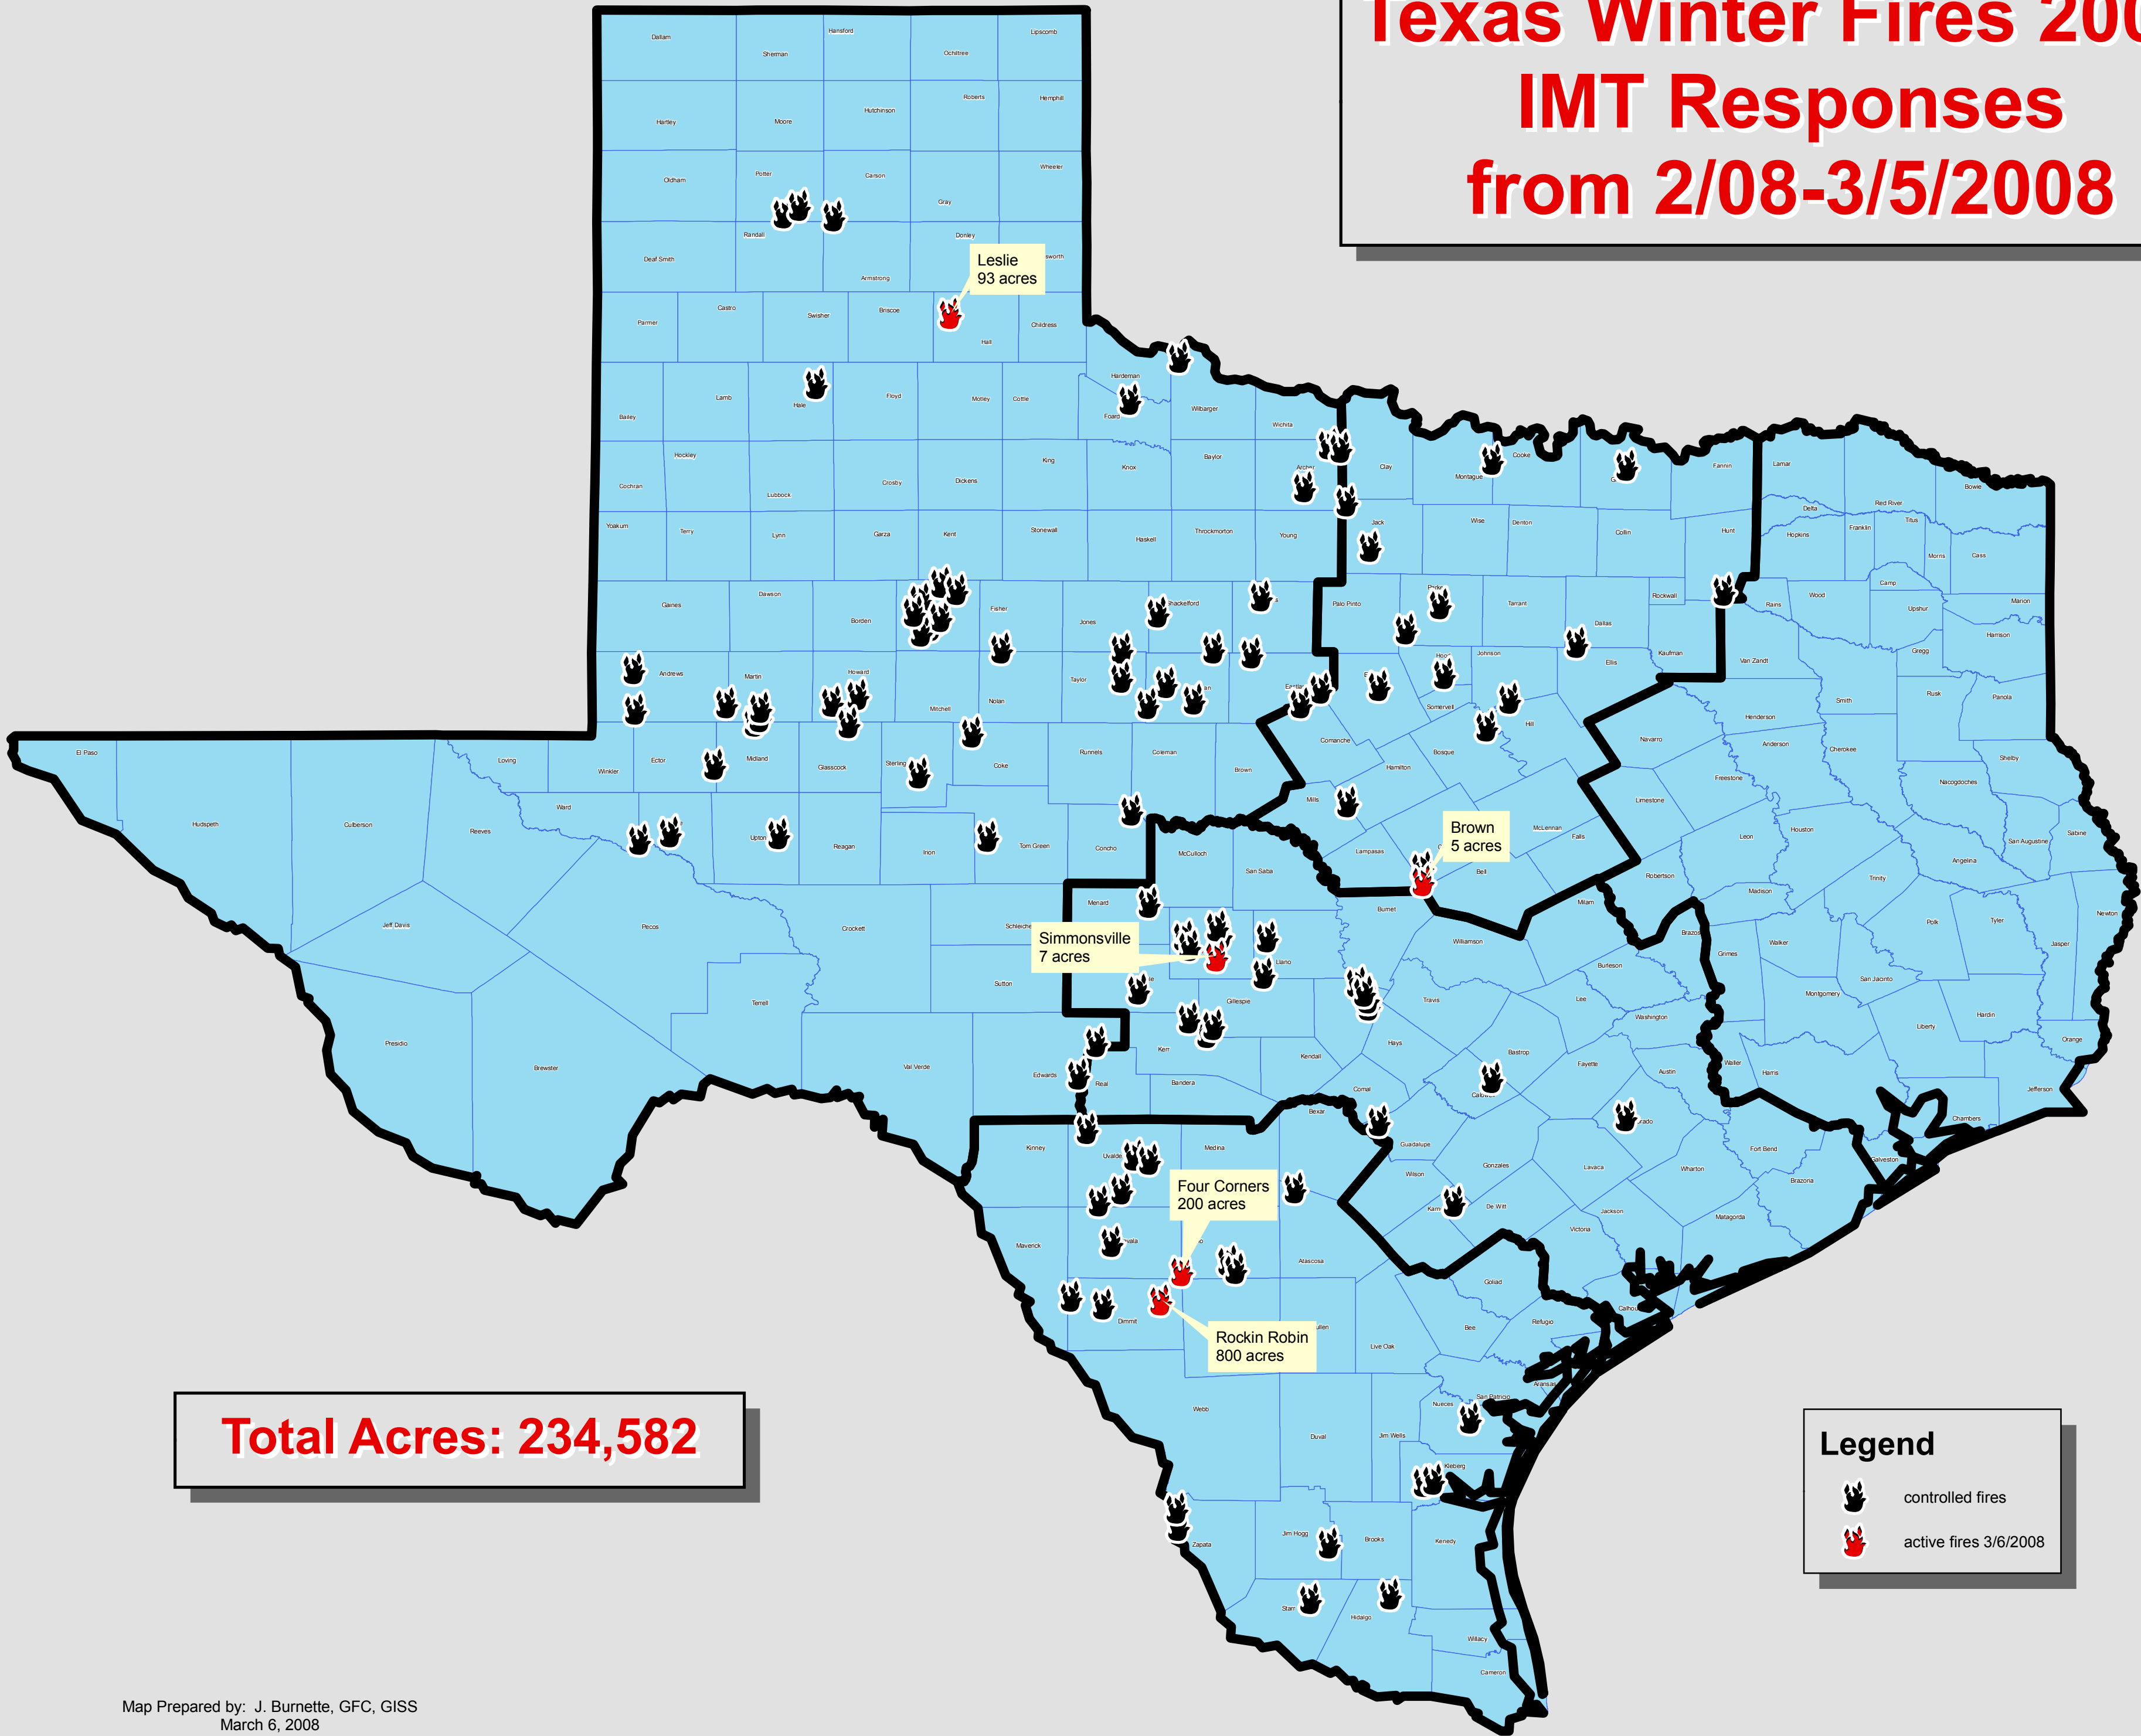

# Texas Winter Fires 2008

### from 2/08-3/5/2008

**Total Acres: 234,582**

**Legend**

- controlled fires
- active fires 3/6/2008