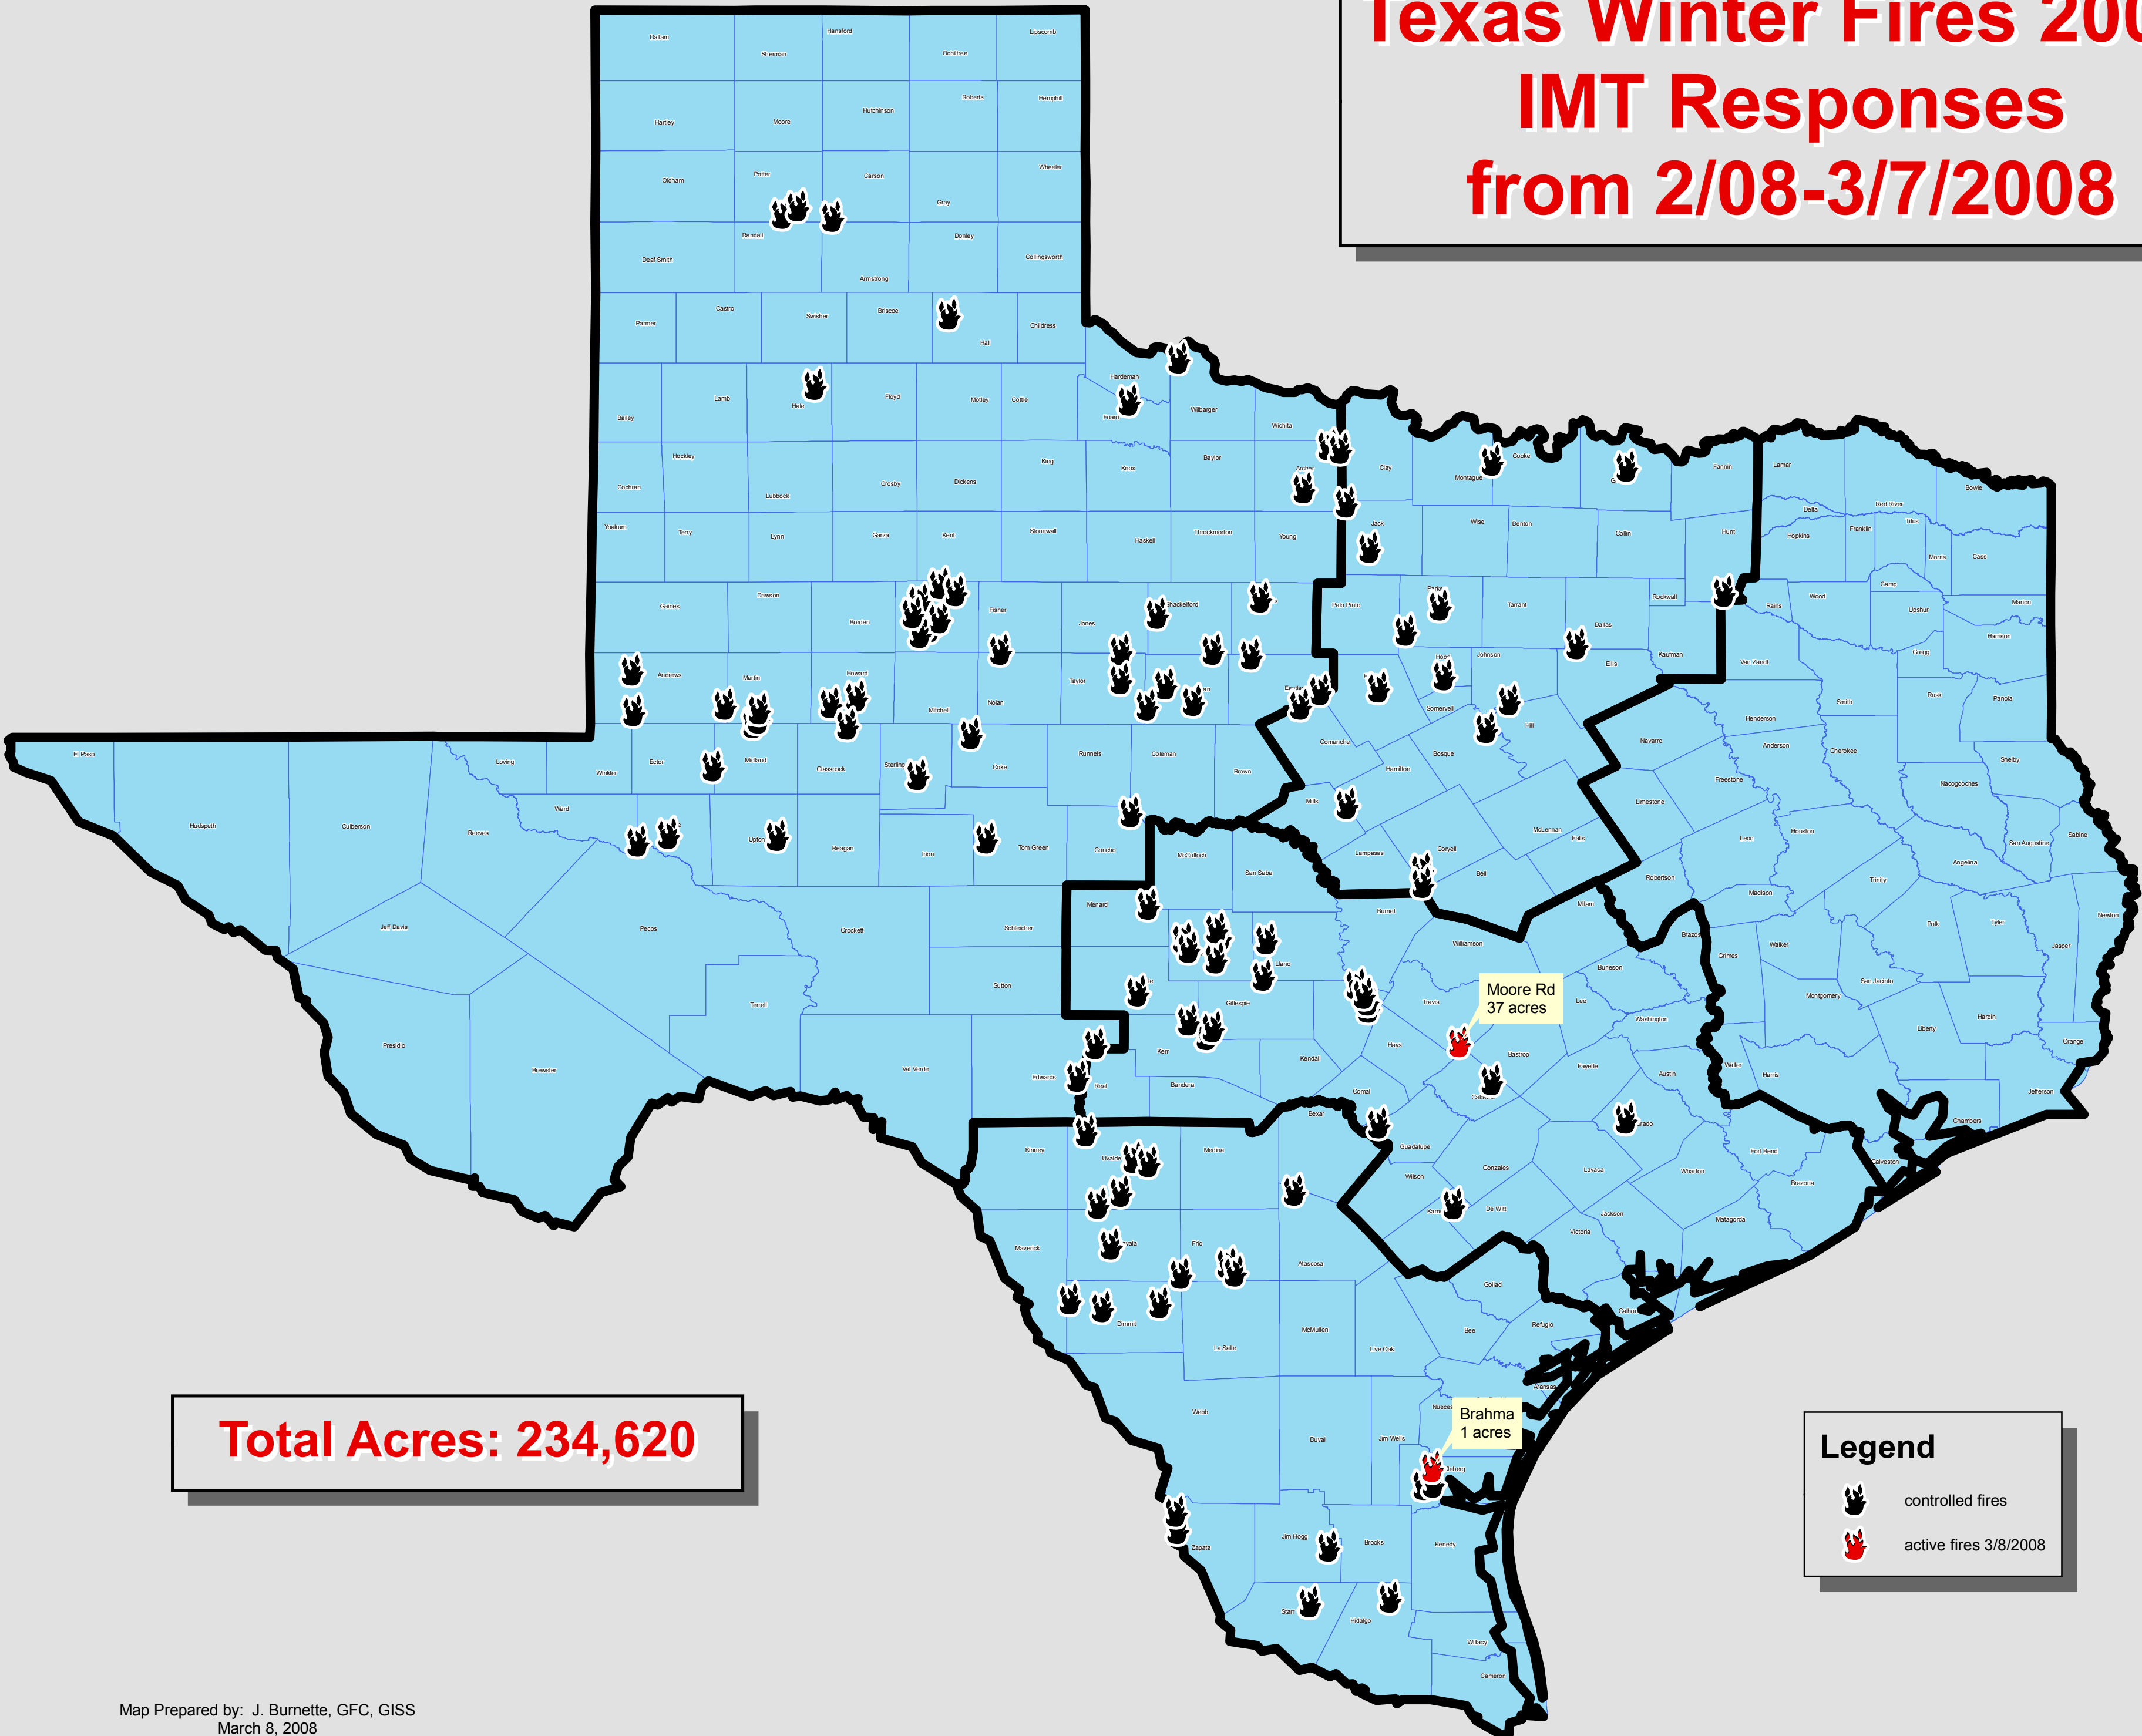

Texas Winter Fires 2008

IMT Responses

from 2/08-3/7/2008

Total Acres: 234,620

Legend

-  controlled fires
-  active fires 3/8/2008