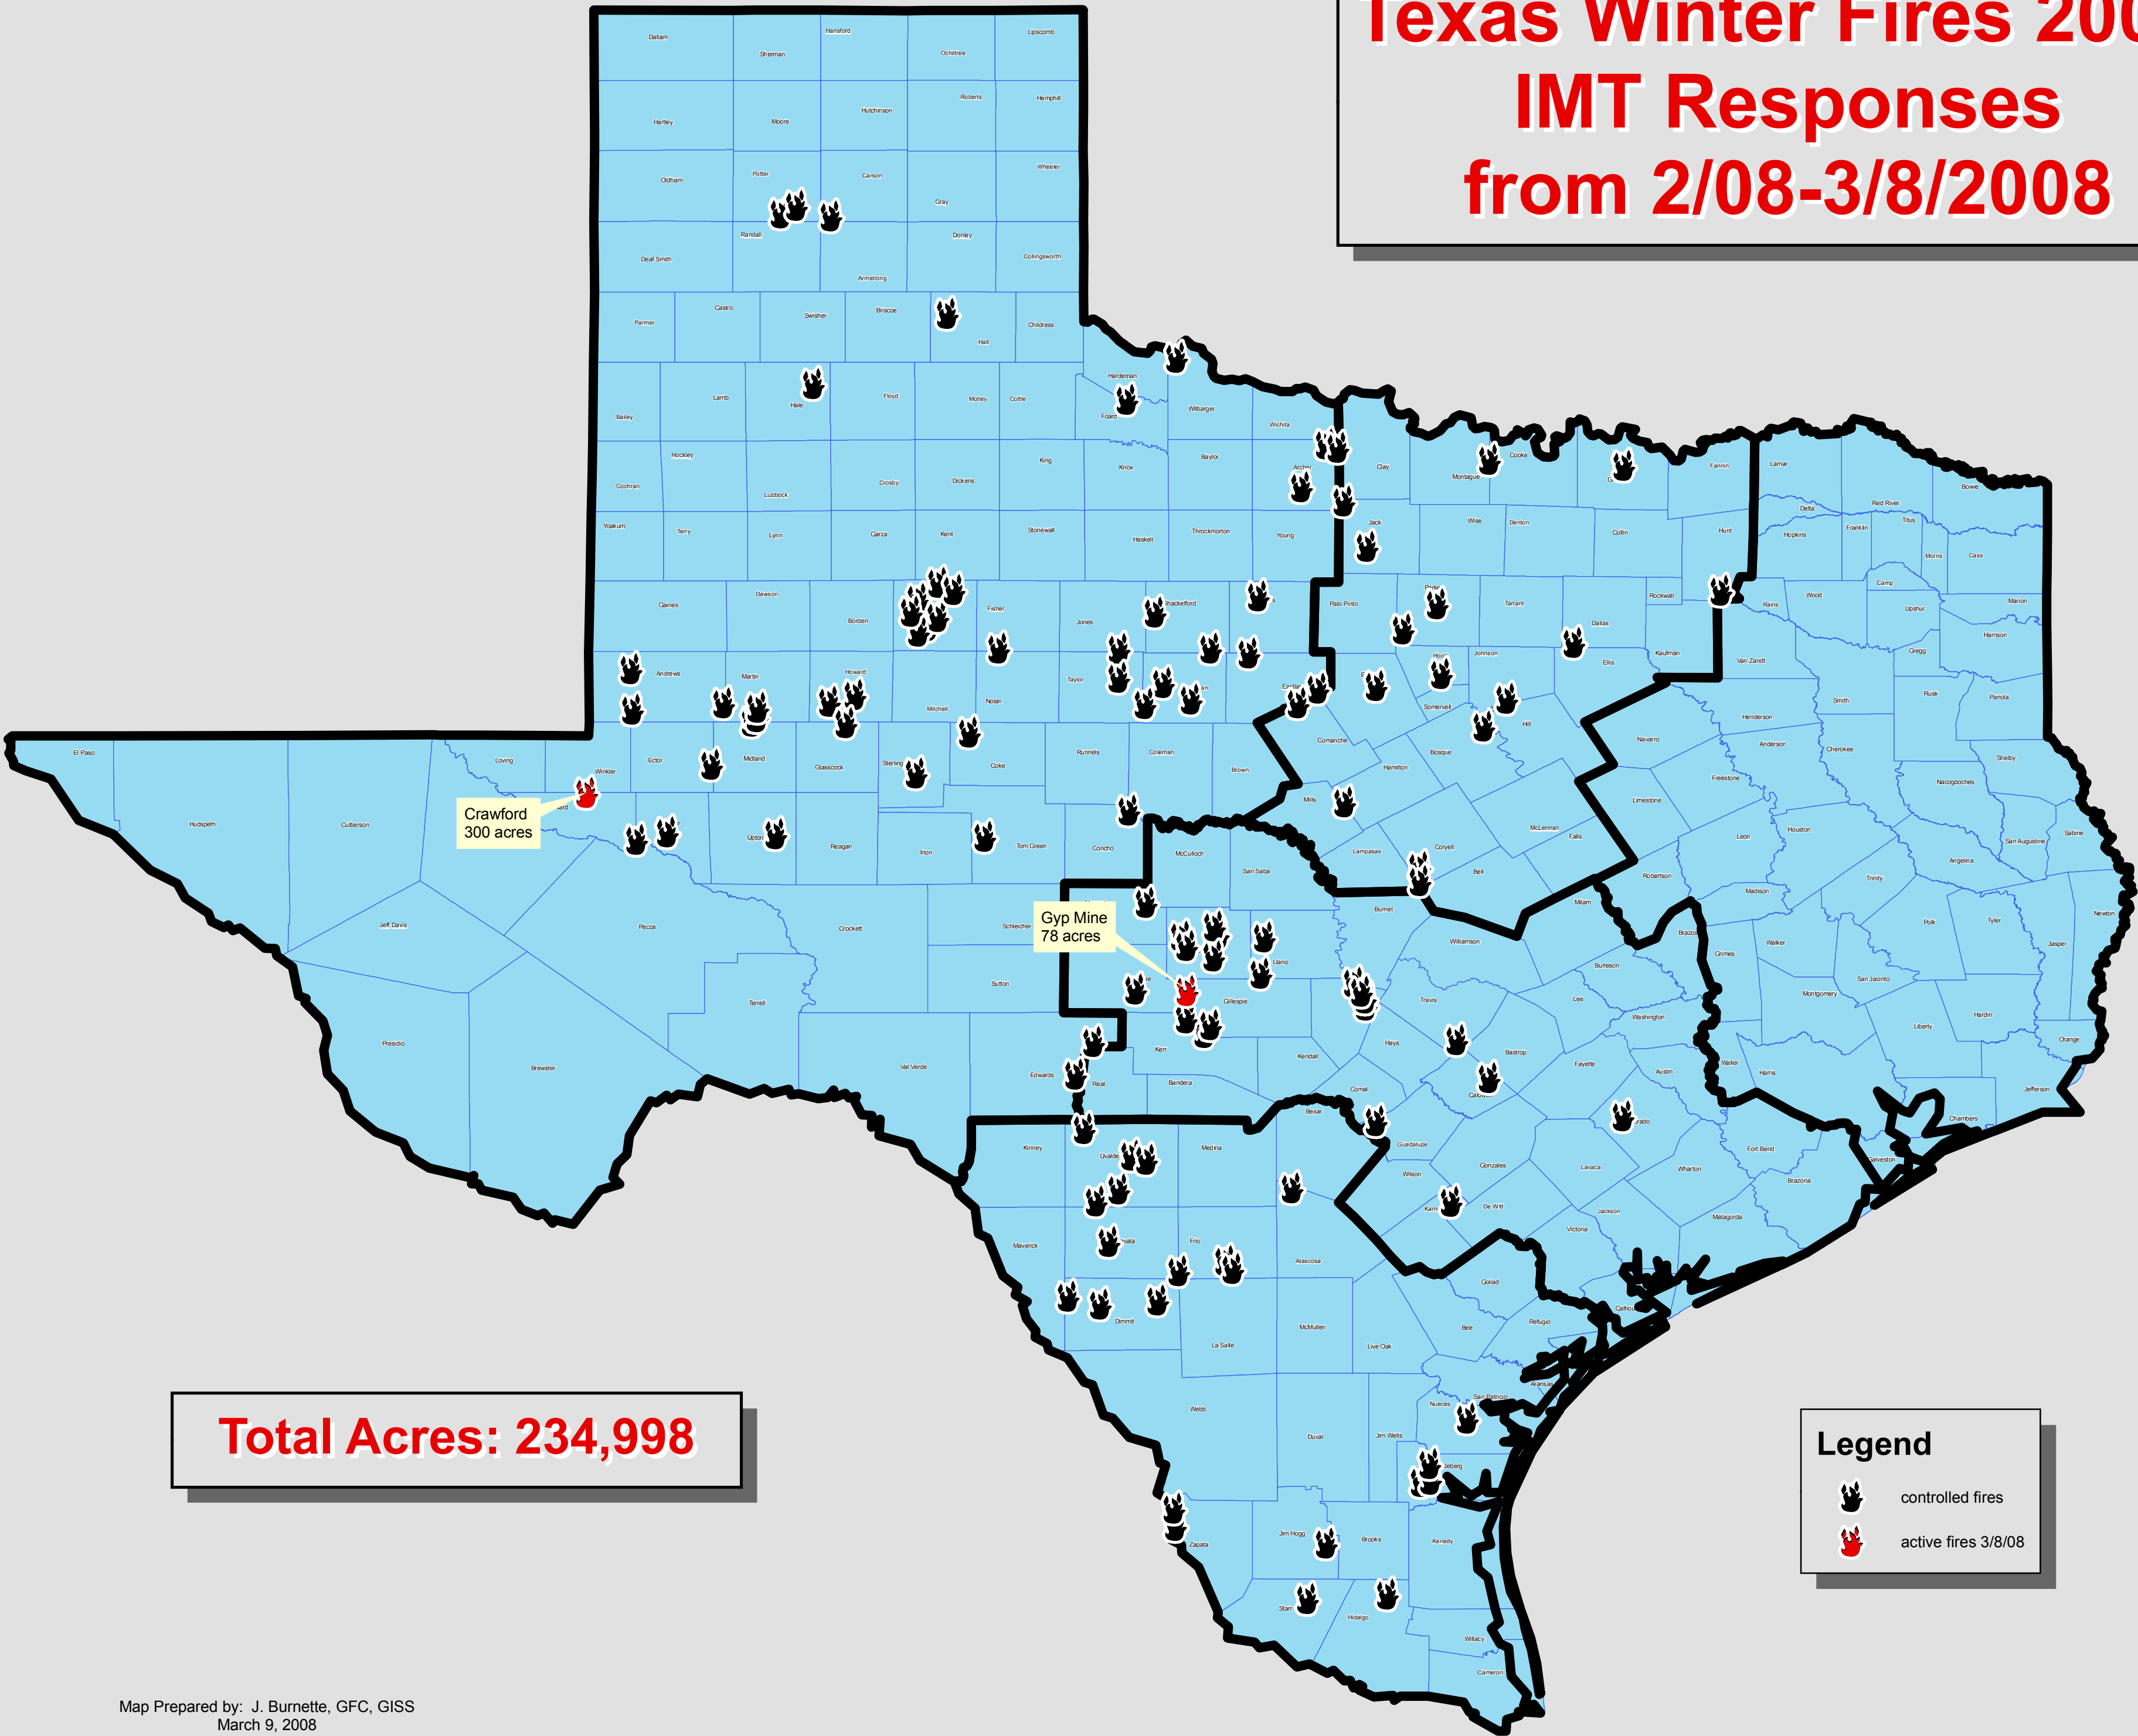

Texas Winter Fires 2008

IMT Responses

from 2/08-3/8/2008

Total Acres: 234,998

Legend

-  controlled fires
-  active fires 3/8/08