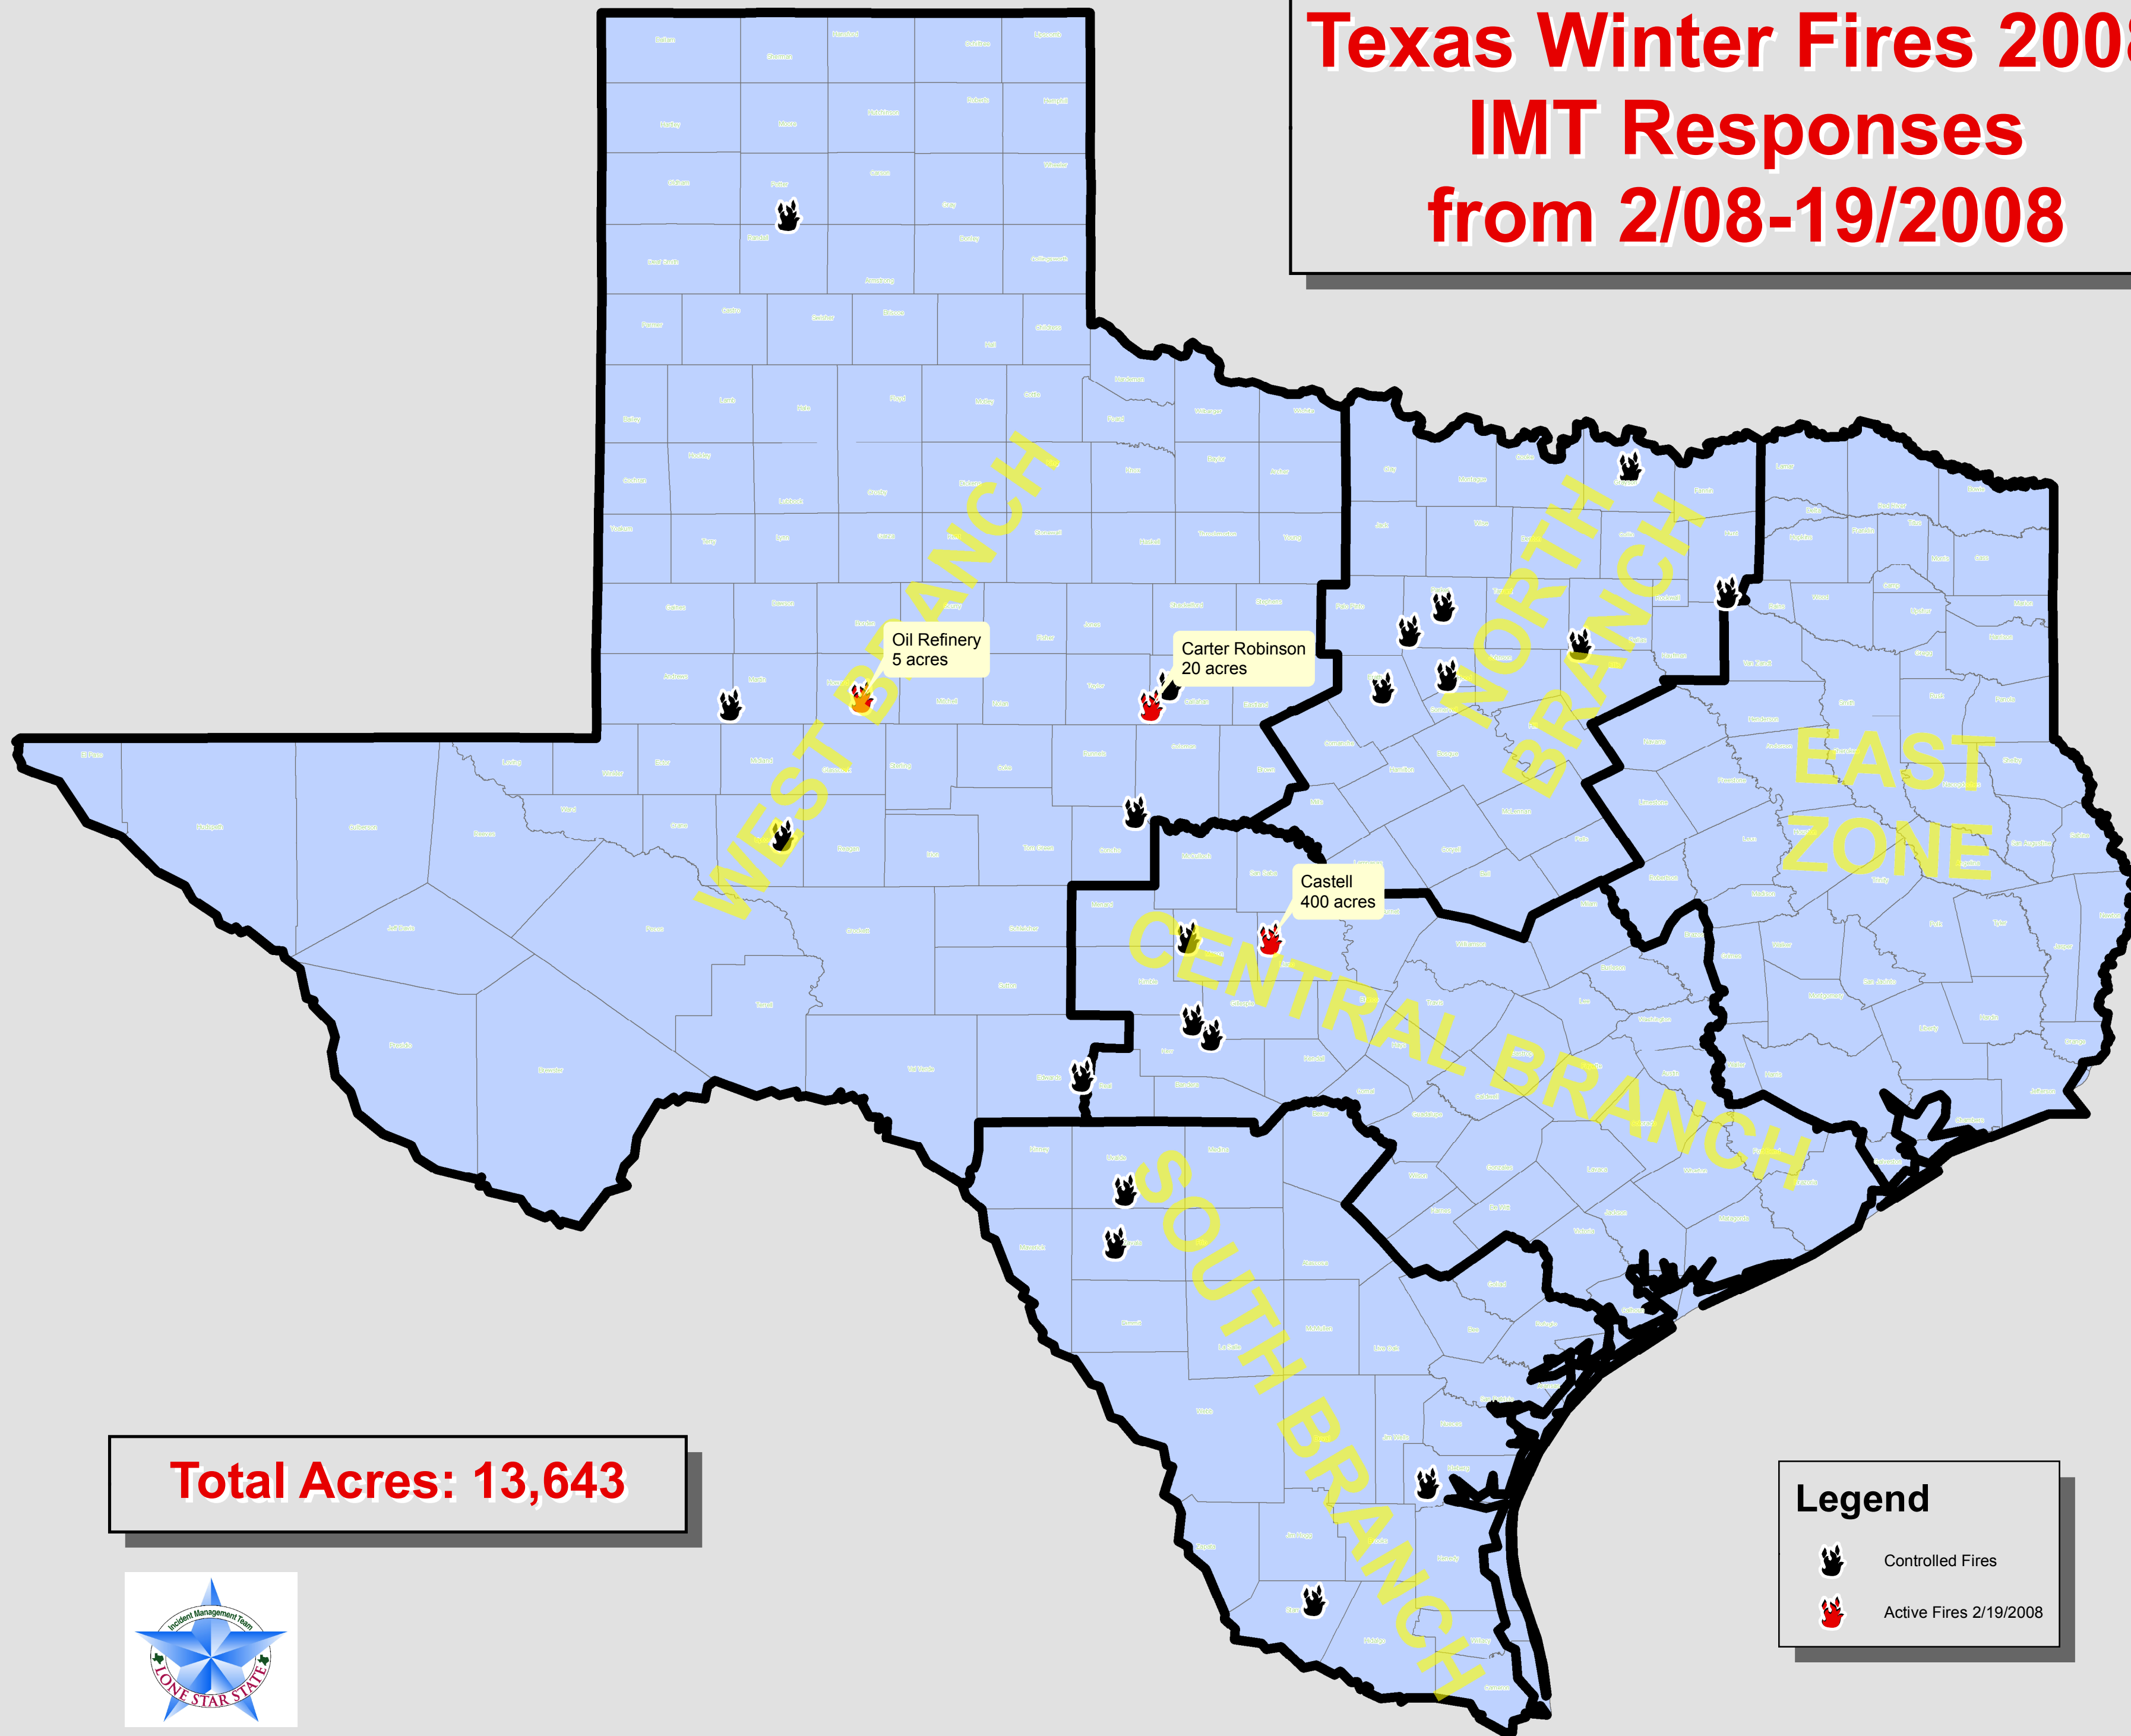

# Texas Winter Fires 2008

### from 2/08-19/2008

**Total Acres: 13,643**

**Legend**

- Controlled Fires
- Active Fires 2/19/2008