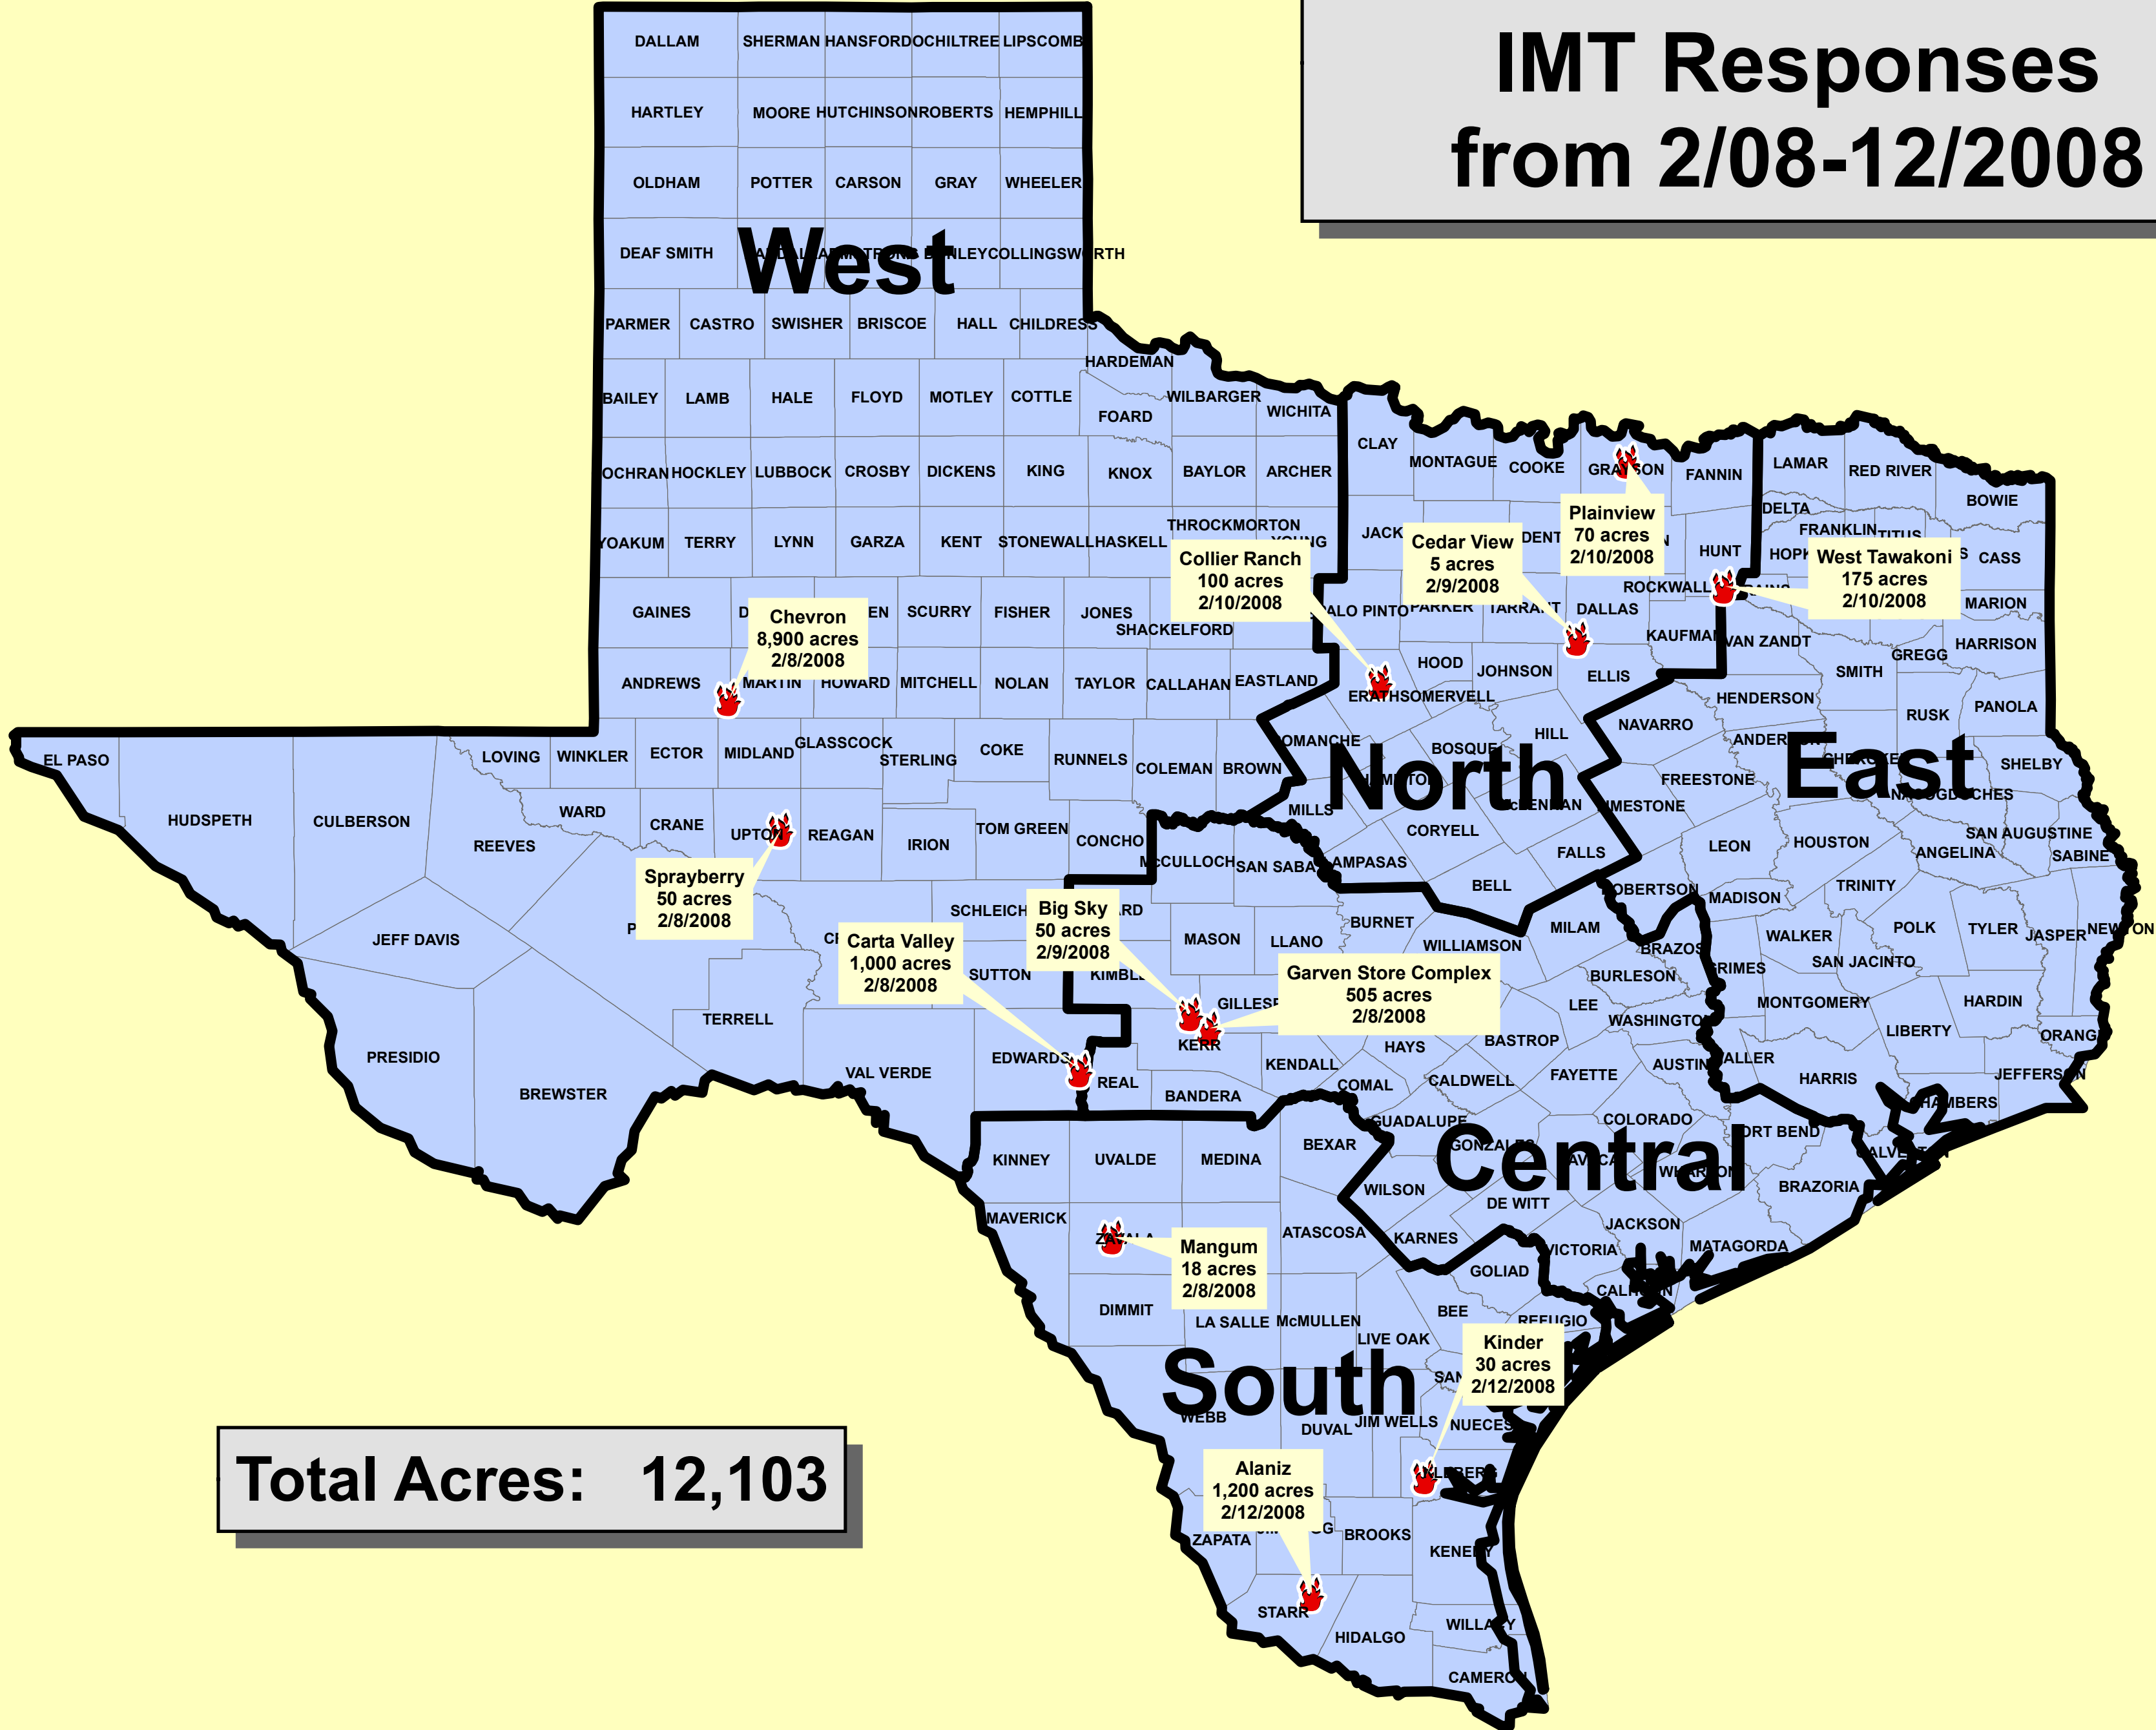

# Texas Winter Fires 2008

### from 2/08-12/2008

**Total Acres: 12,103**