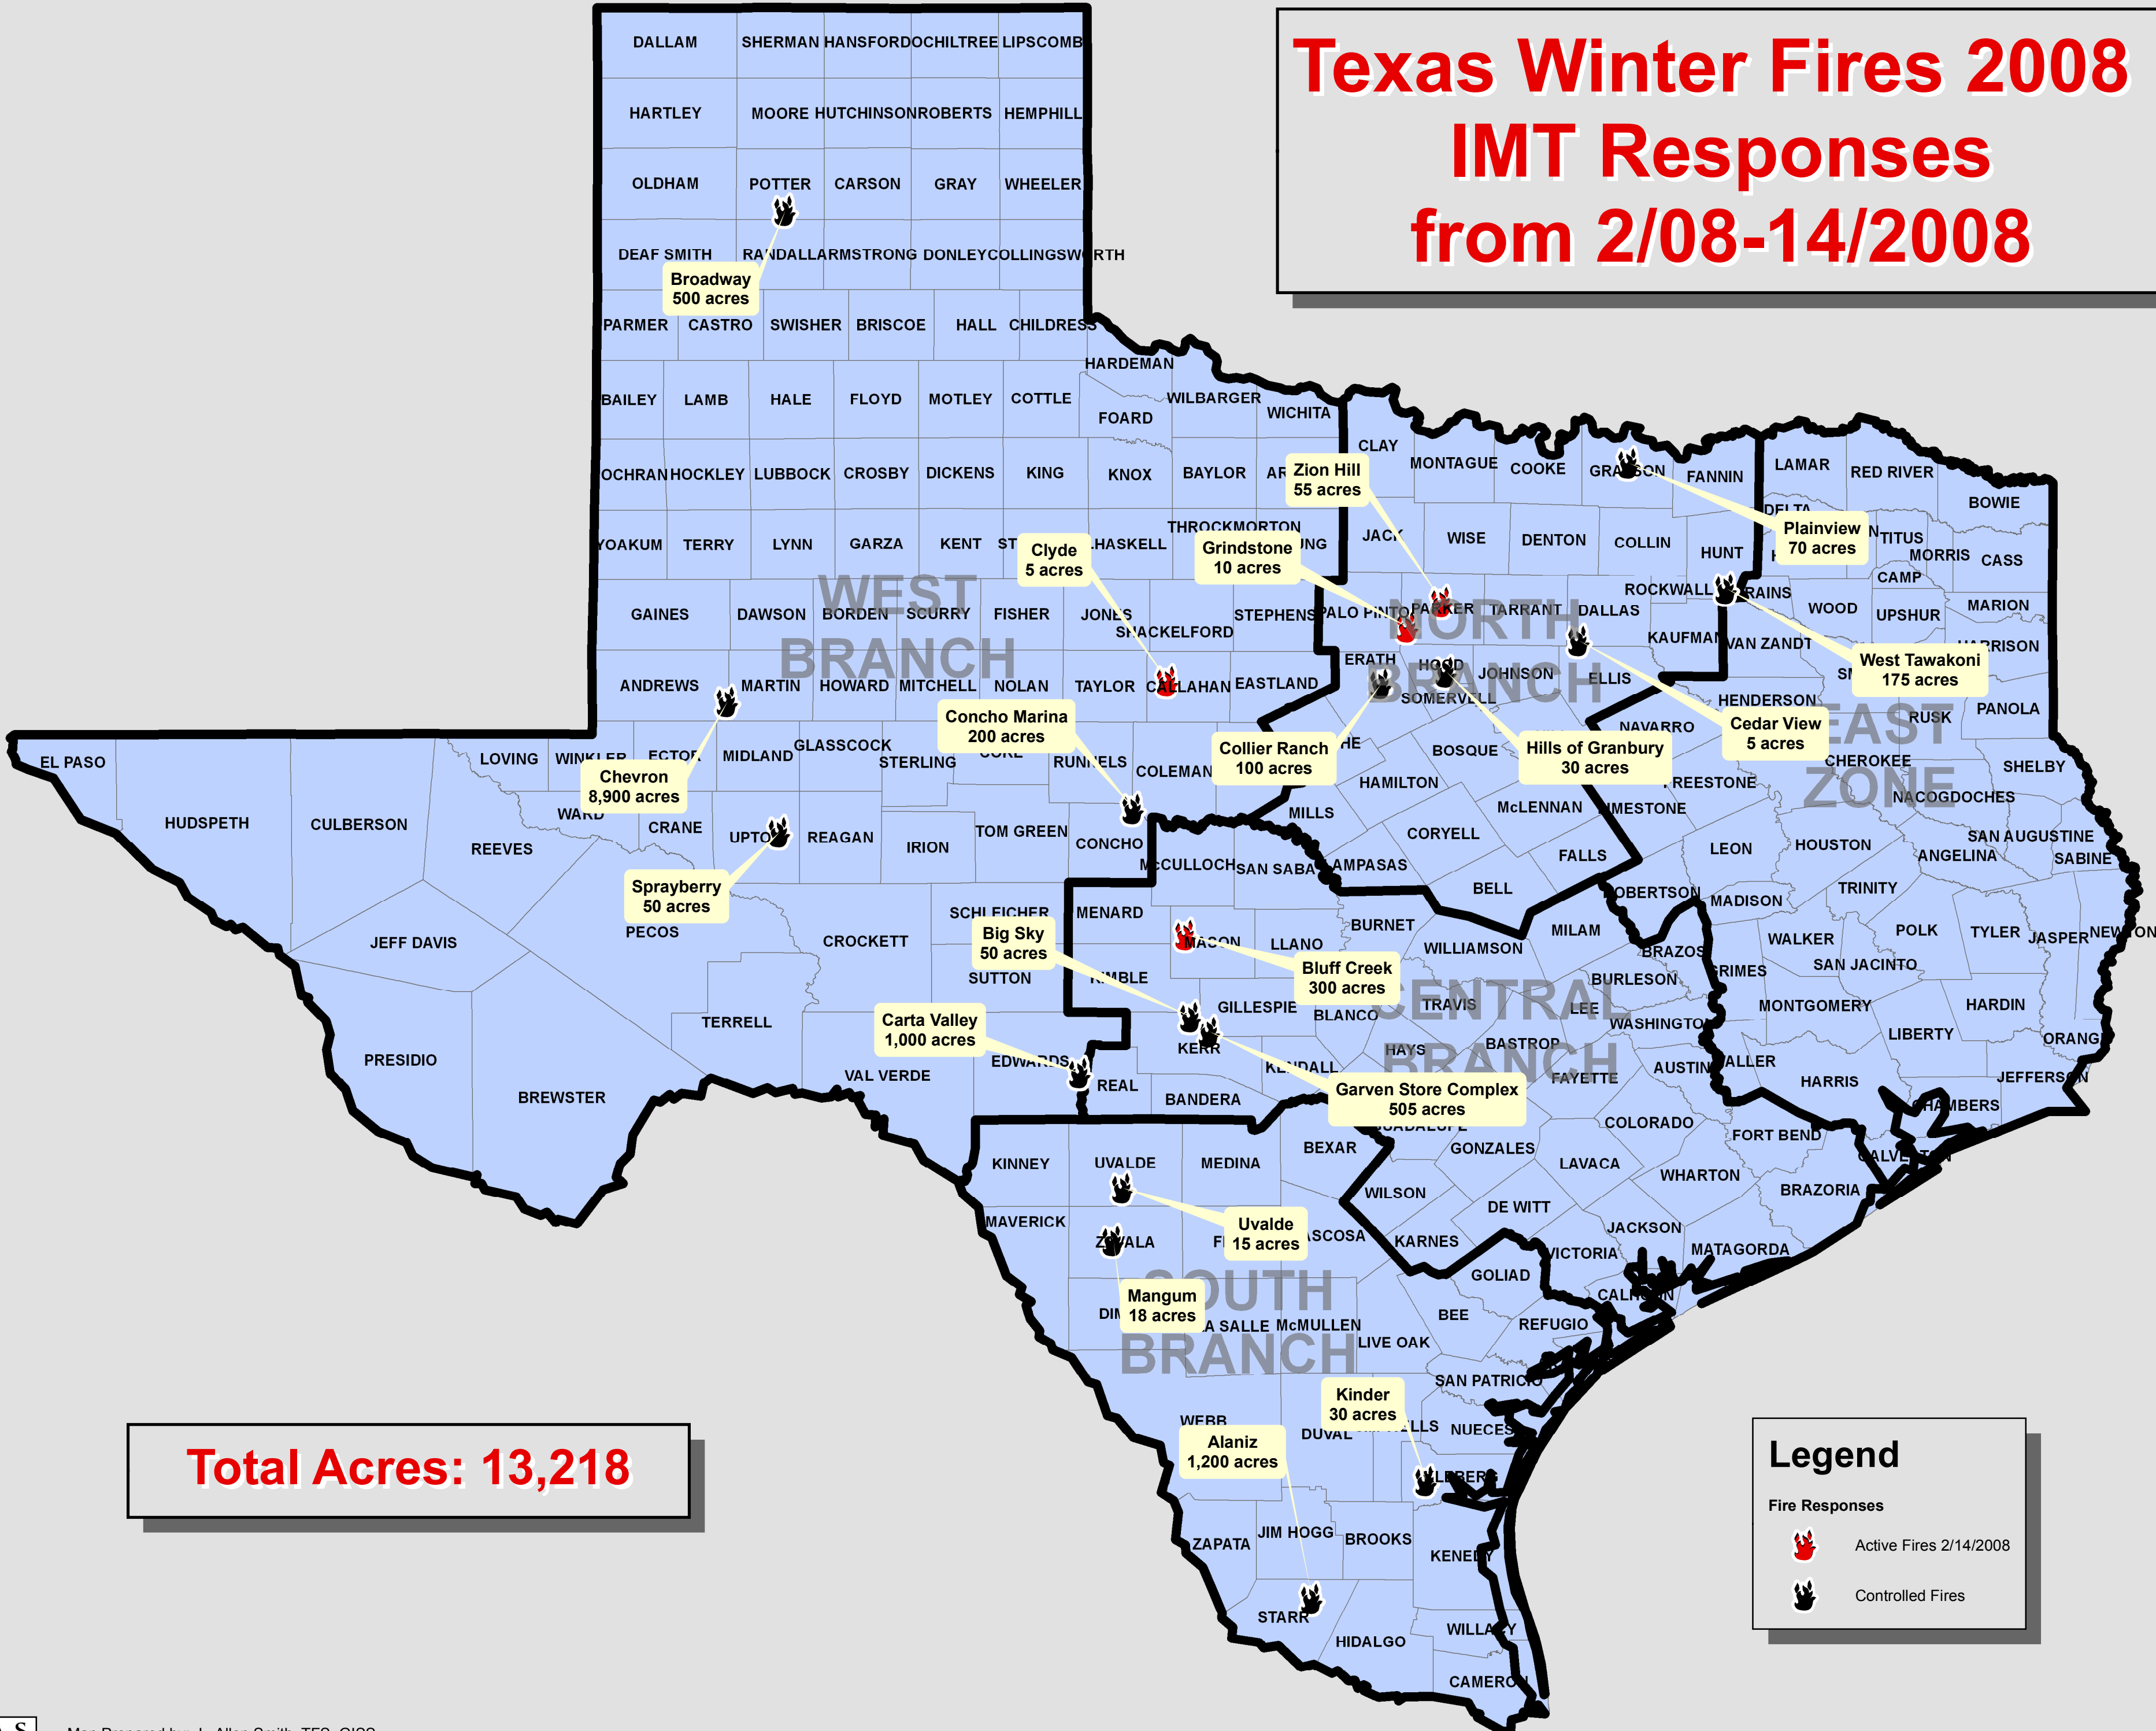

# Texas Winter Fires 2008

### from 2/08-14/2008

**Total Acres: 13,218**

**Legend**

- Active Fires 2/14/2008
- Controlled Fires