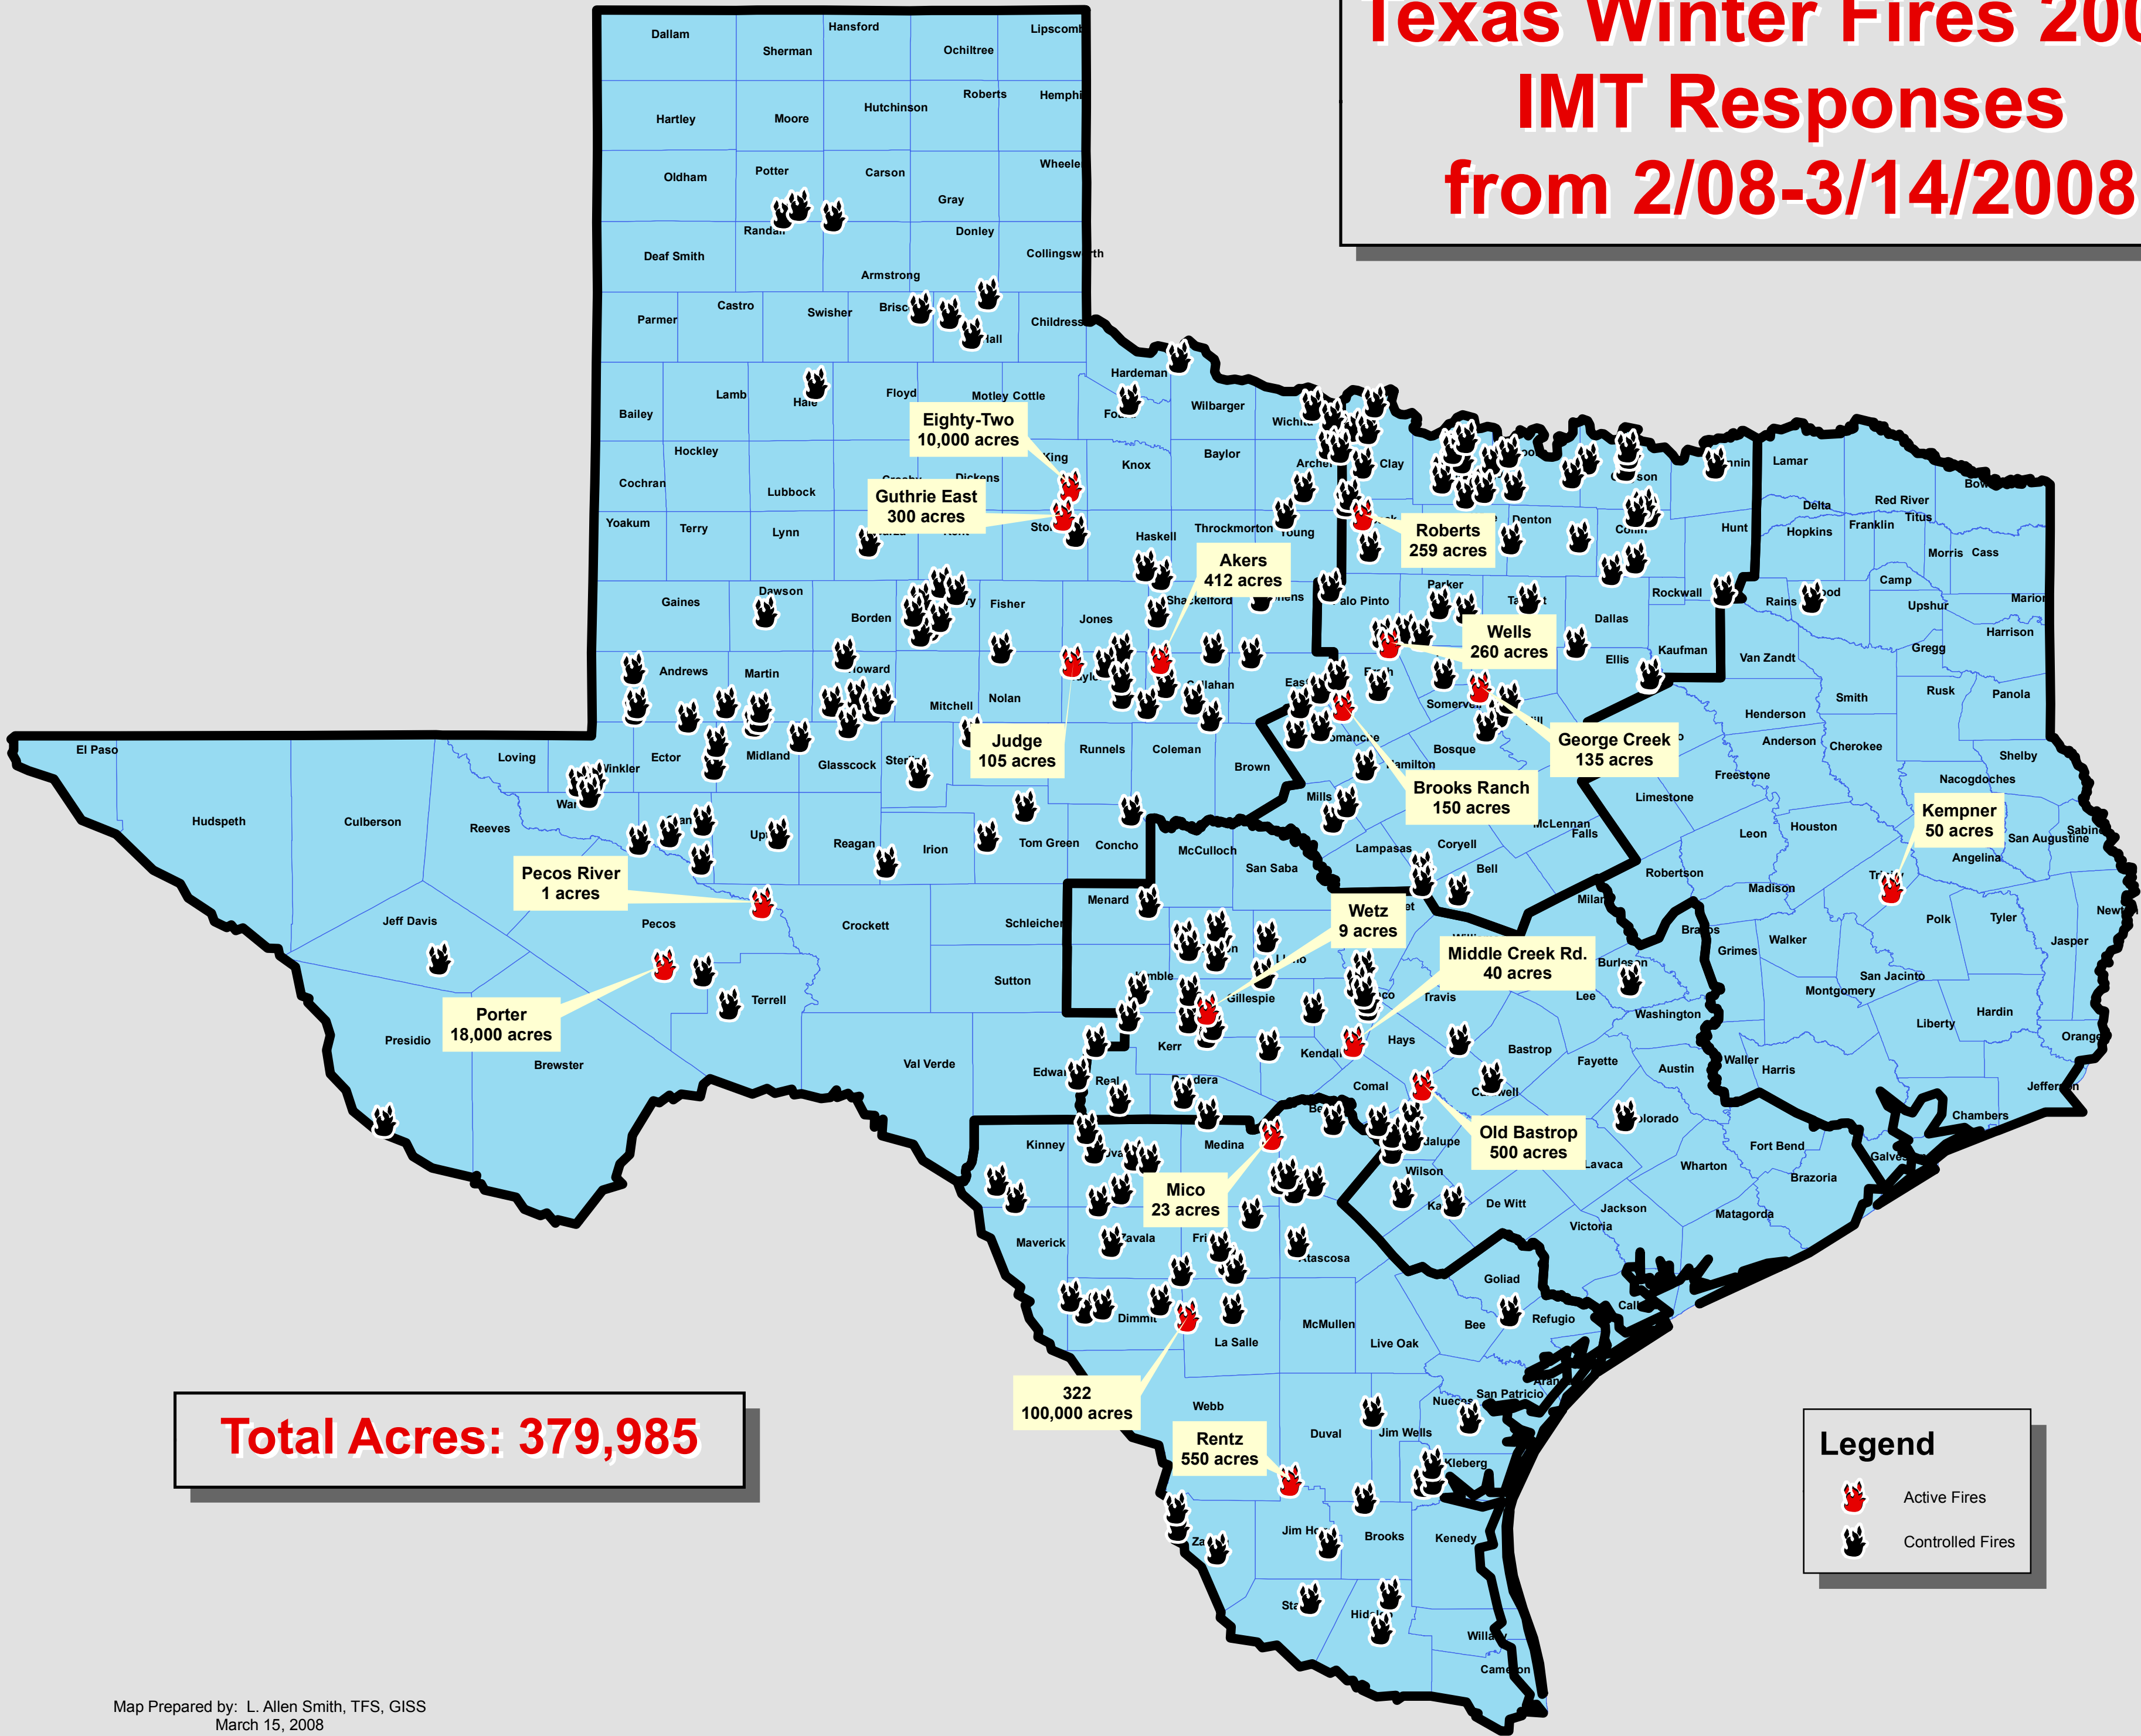

# Texas Winter Fires 2008

### from 2/08-3/14/2008

**Total Acres: 379,985**

**Legend**

-  Active Fires
-  Controlled Fires