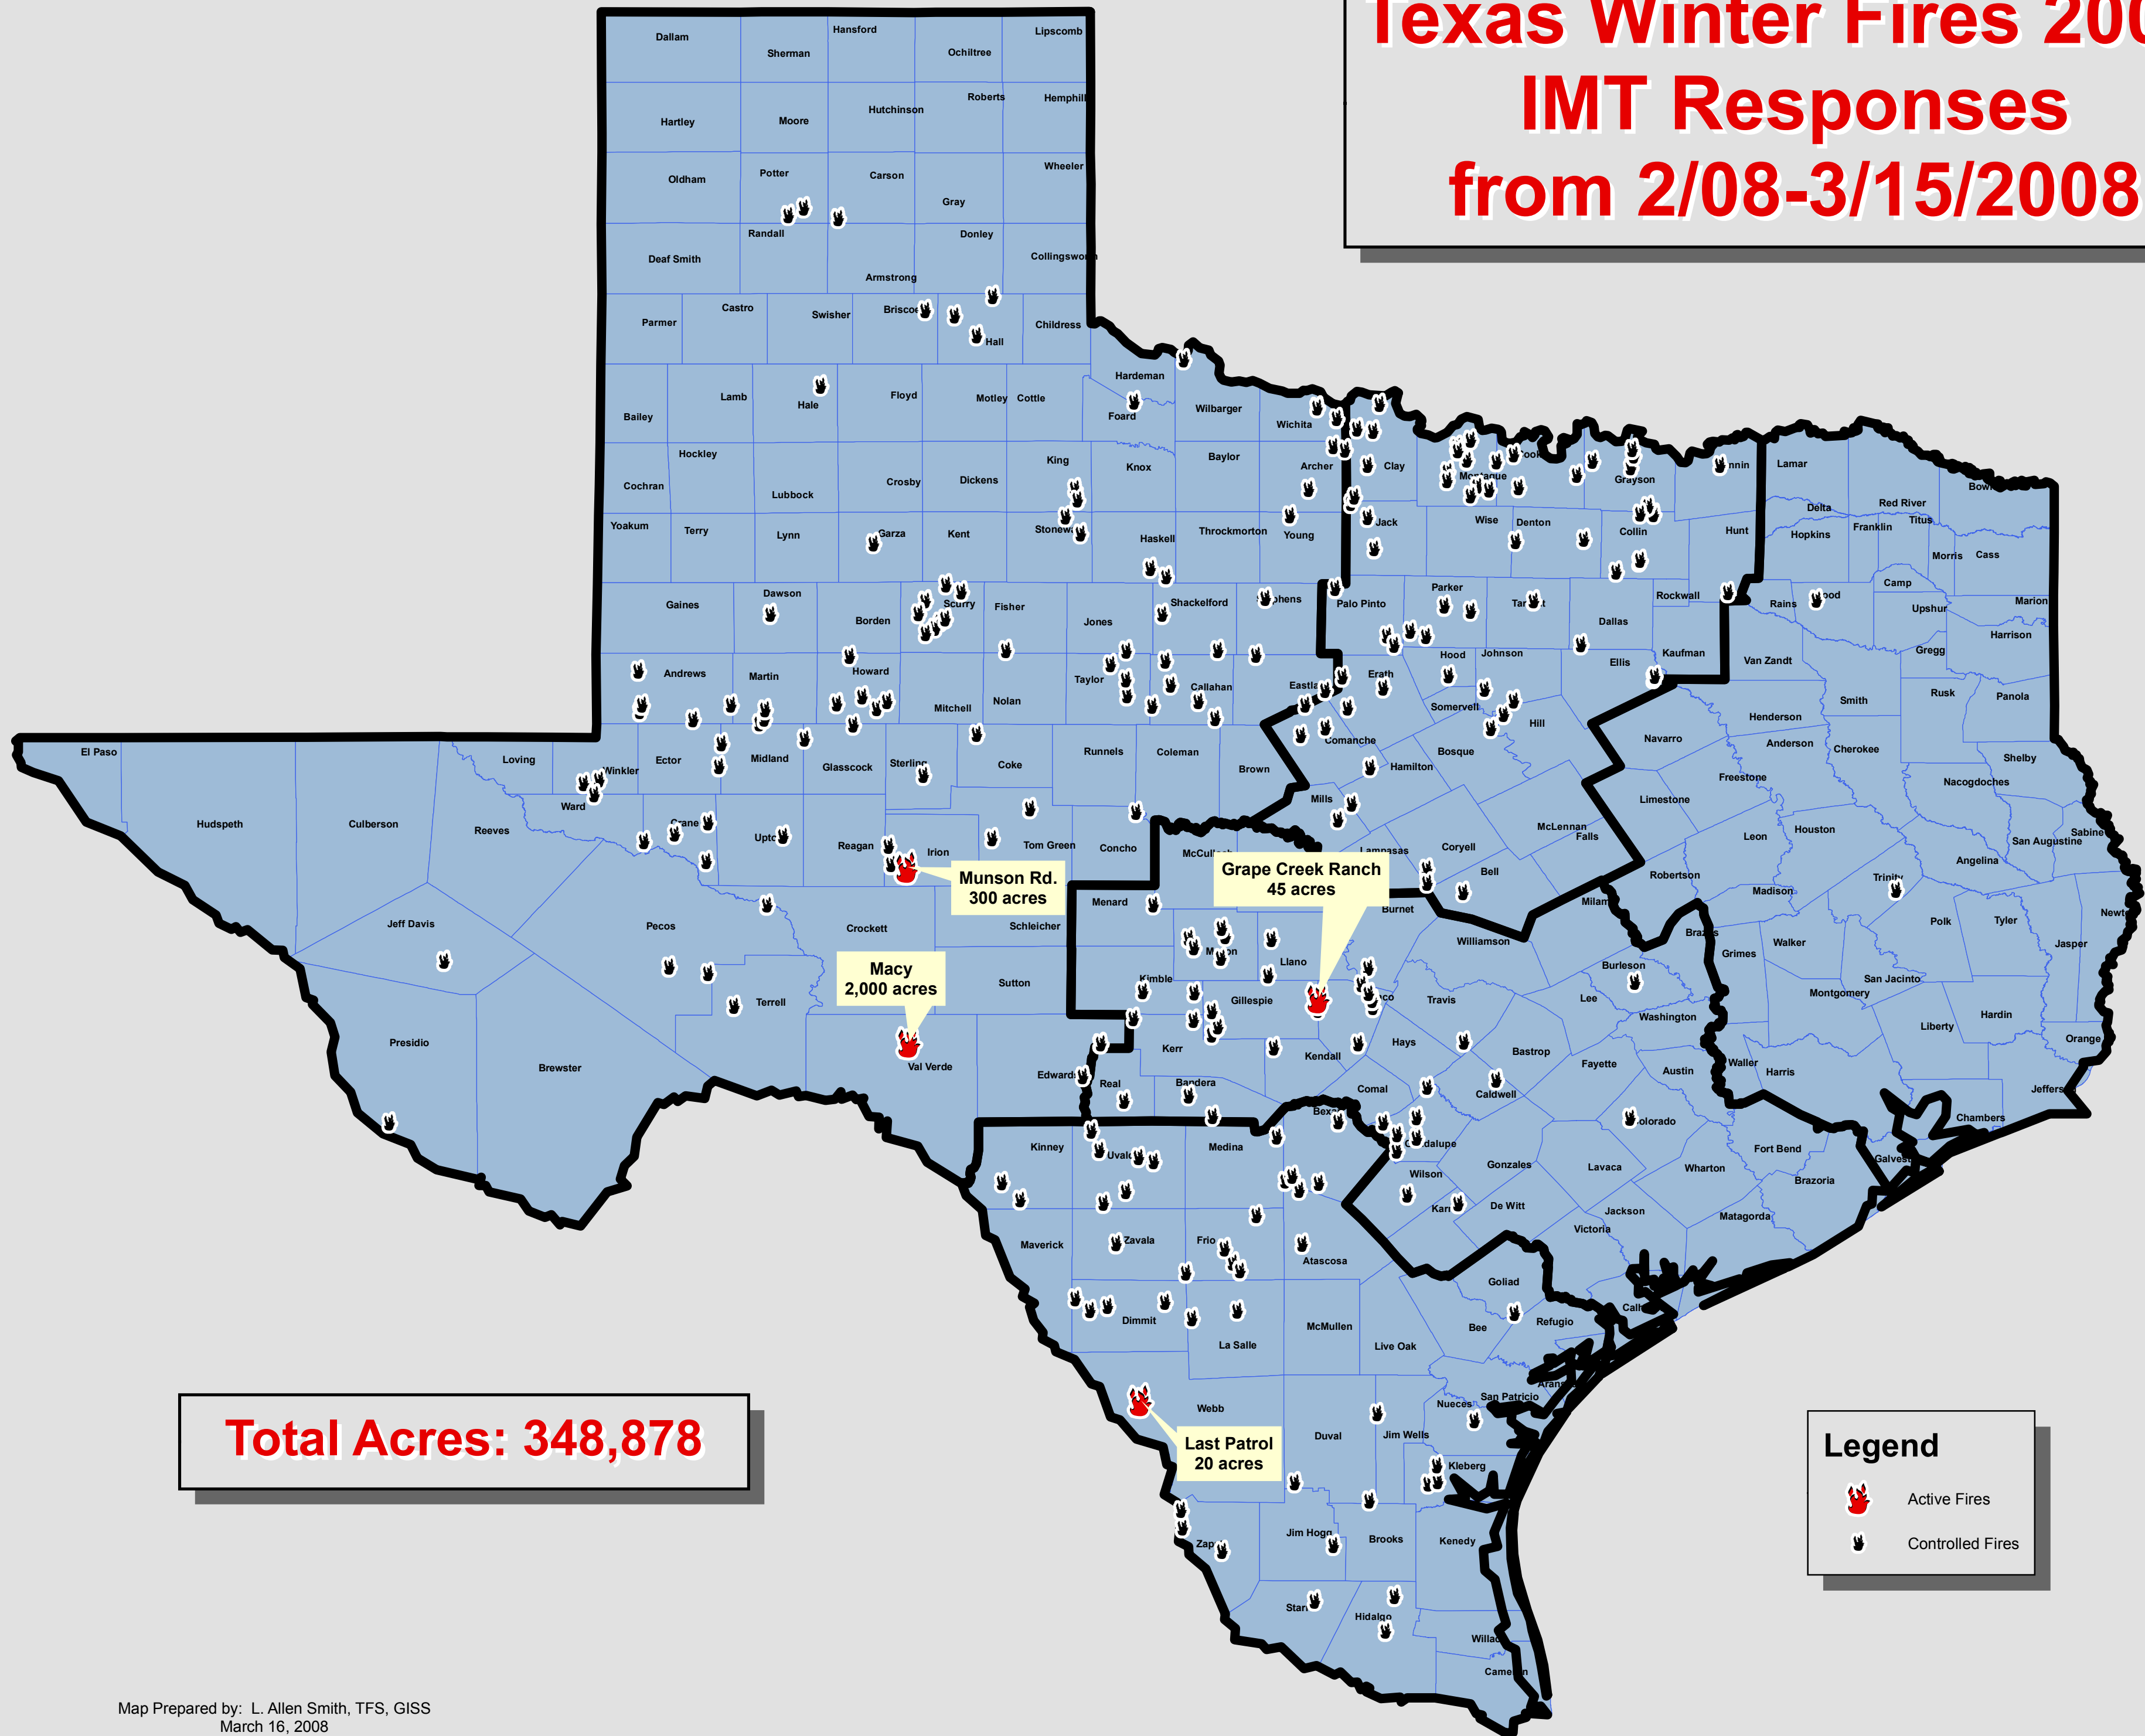

Texas Winter Fires 2008

IMT Responses

from 2/08-3/15/2008

Total Acres: 348,878

Legend

- Active Fires
- Controlled Fires