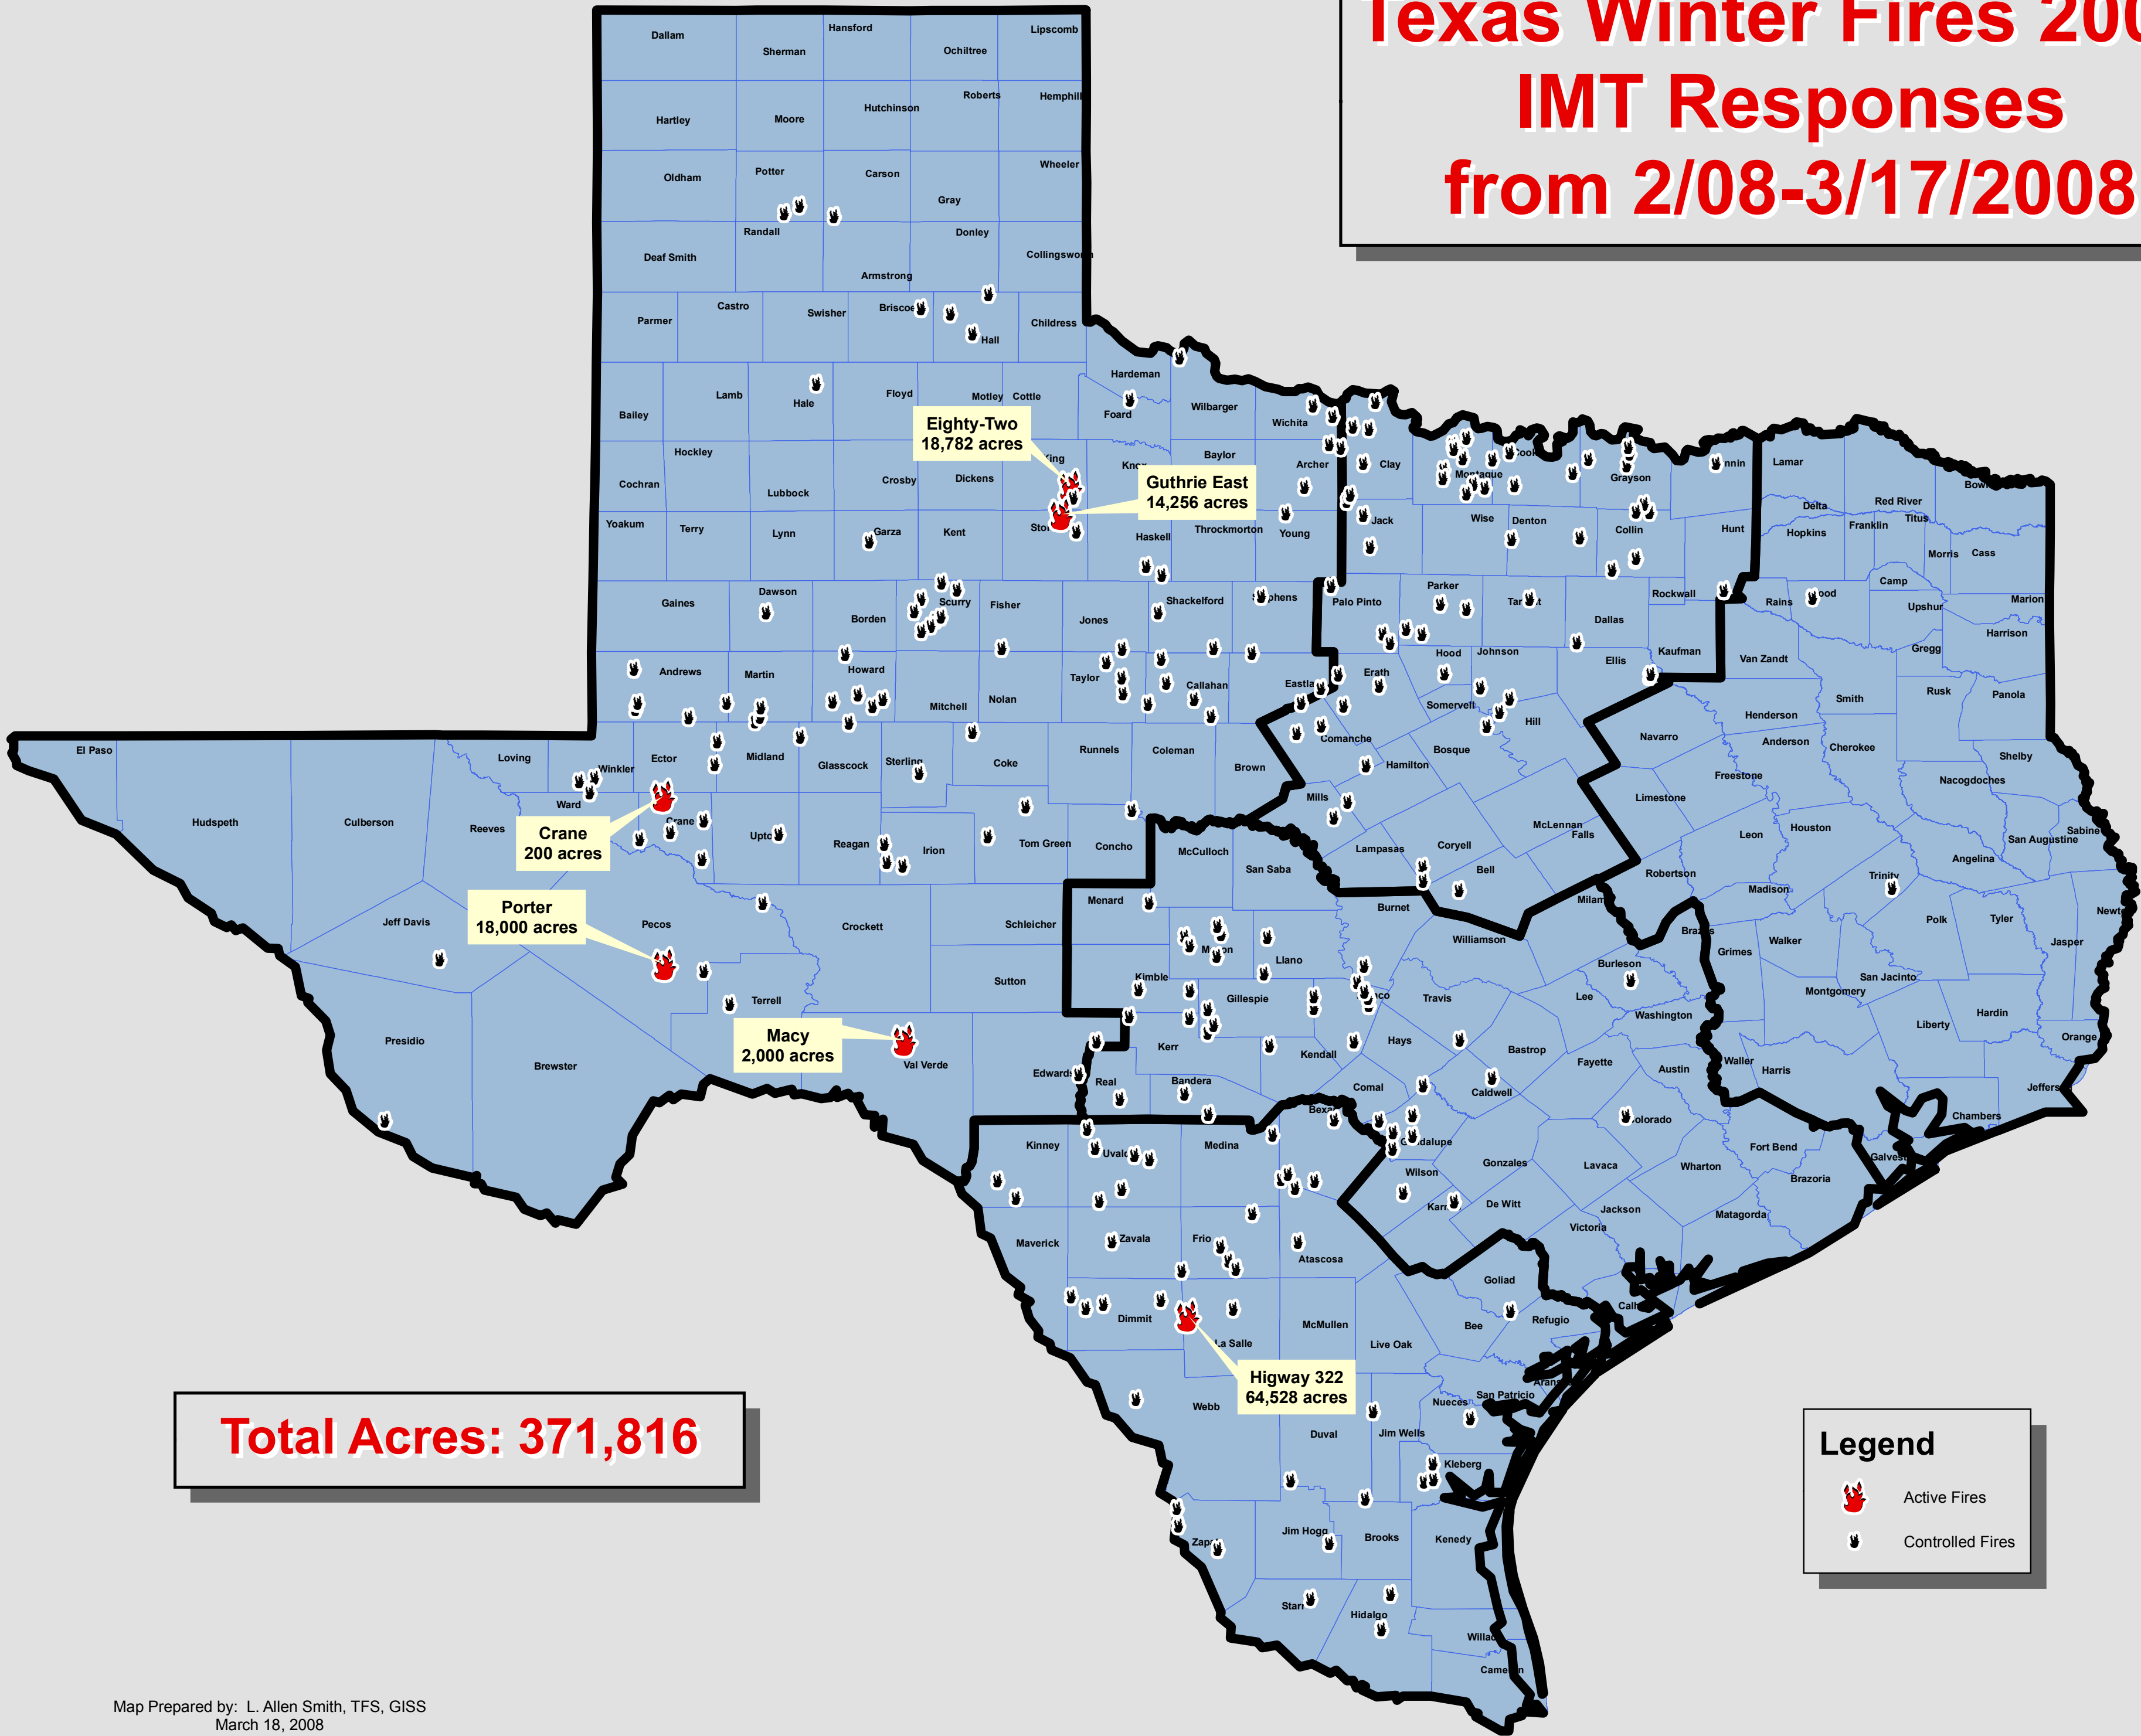

# Texas Winter Fires 2008

### from 2/08-3/17/2008

**Total Acres: 371,816**

**Legend**

-  Active Fires
-  Controlled Fires