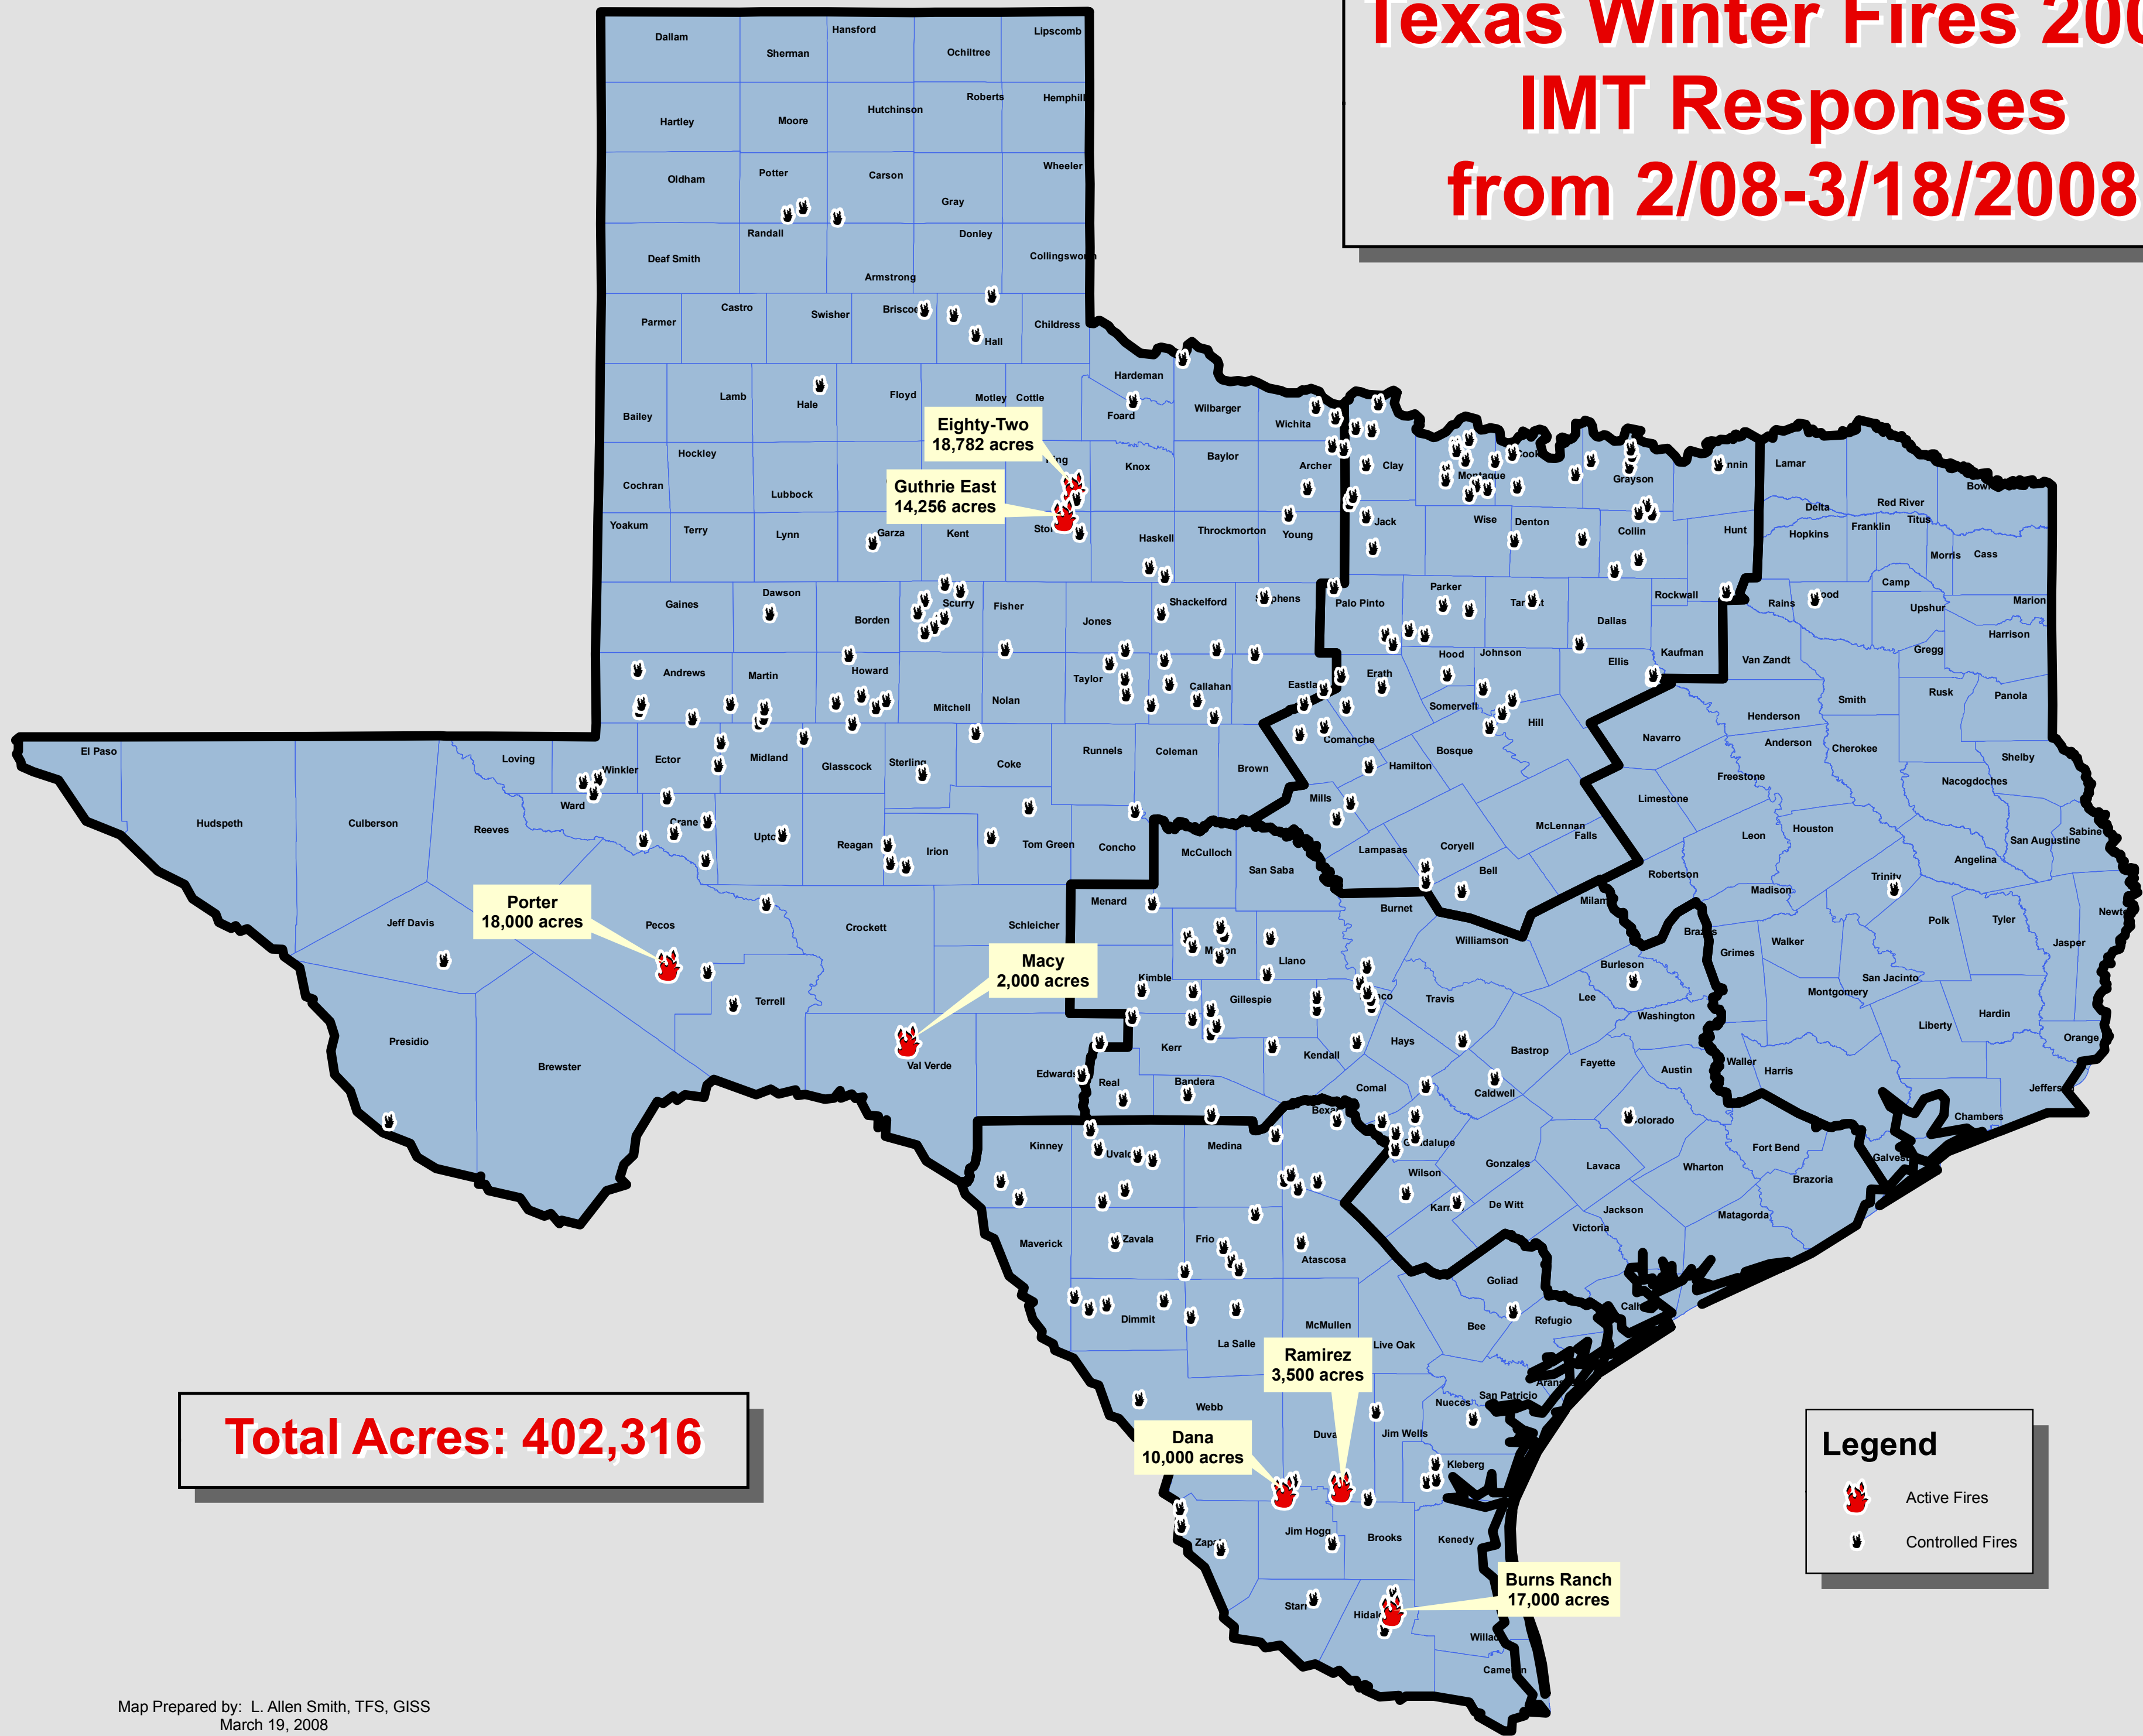

Texas Winter Fires 2008

IMT Responses

from 2/08-3/18/2008

Total Acres: 402,316

Legend

- Active Fires
- Controlled Fires