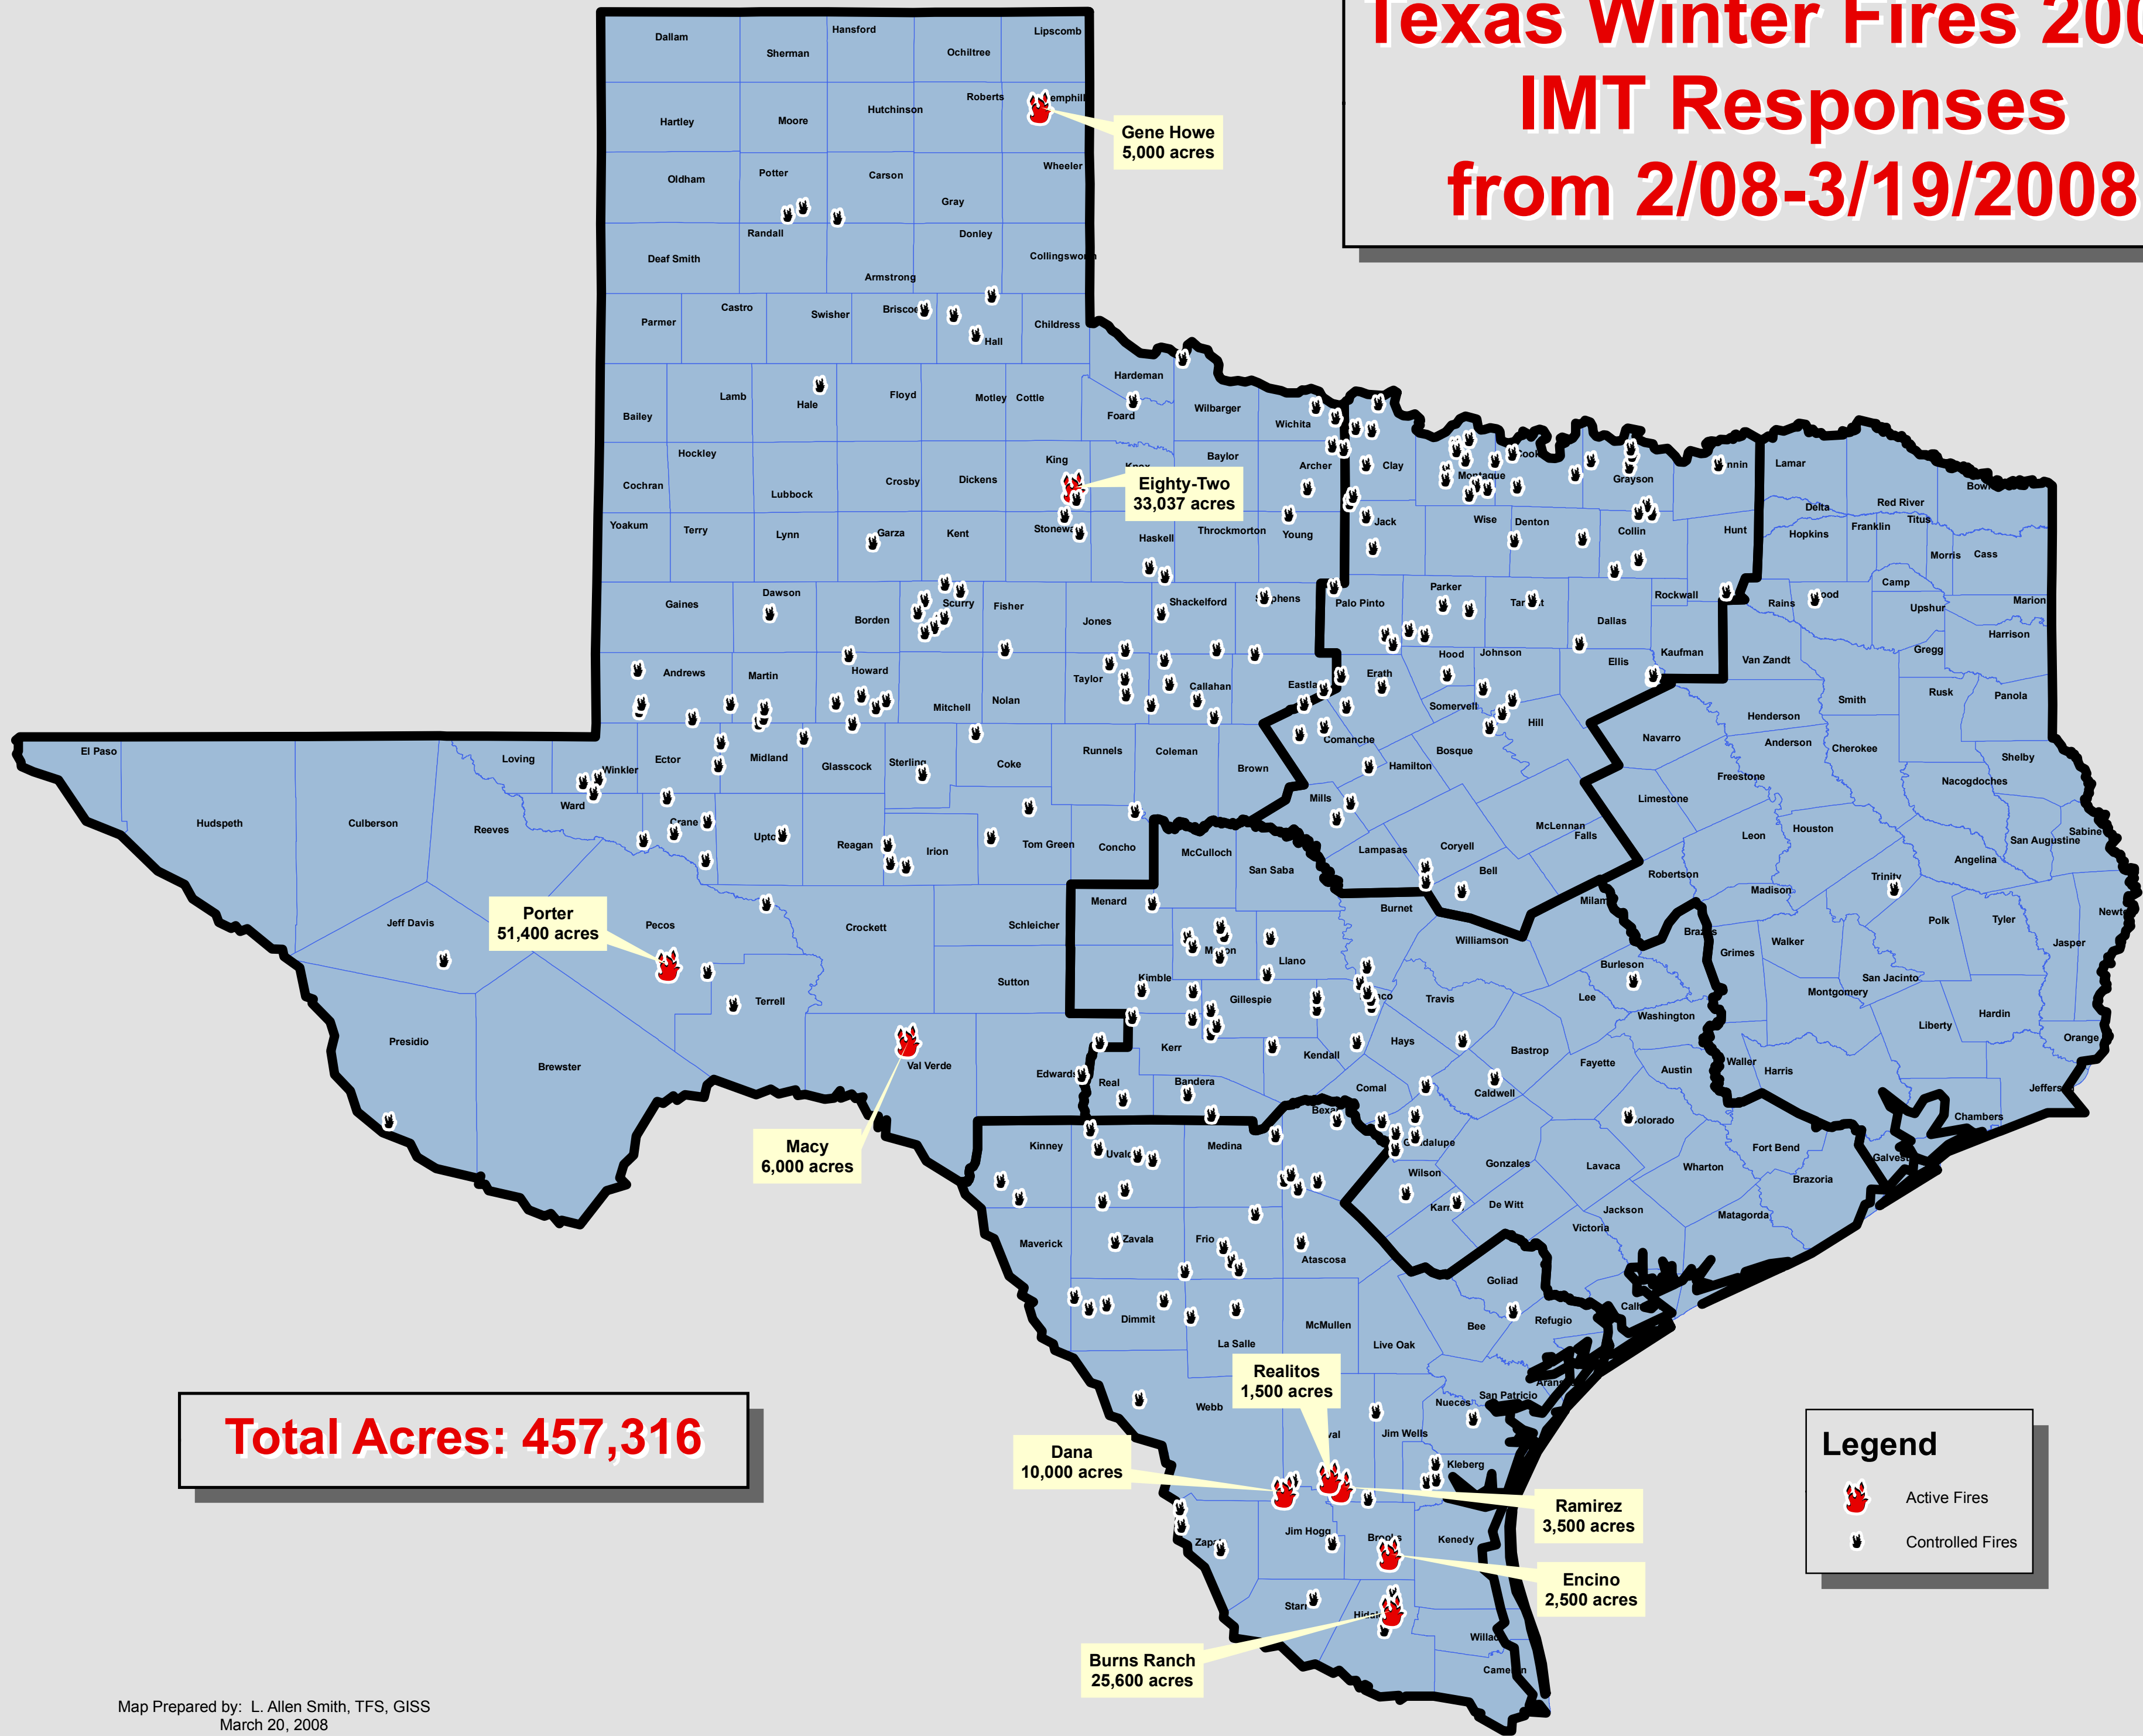

Texas Winter Fires 2008

IMT Responses

from 2/08-3/19/2008

Legend

- Active Fires
- Controlled Fires