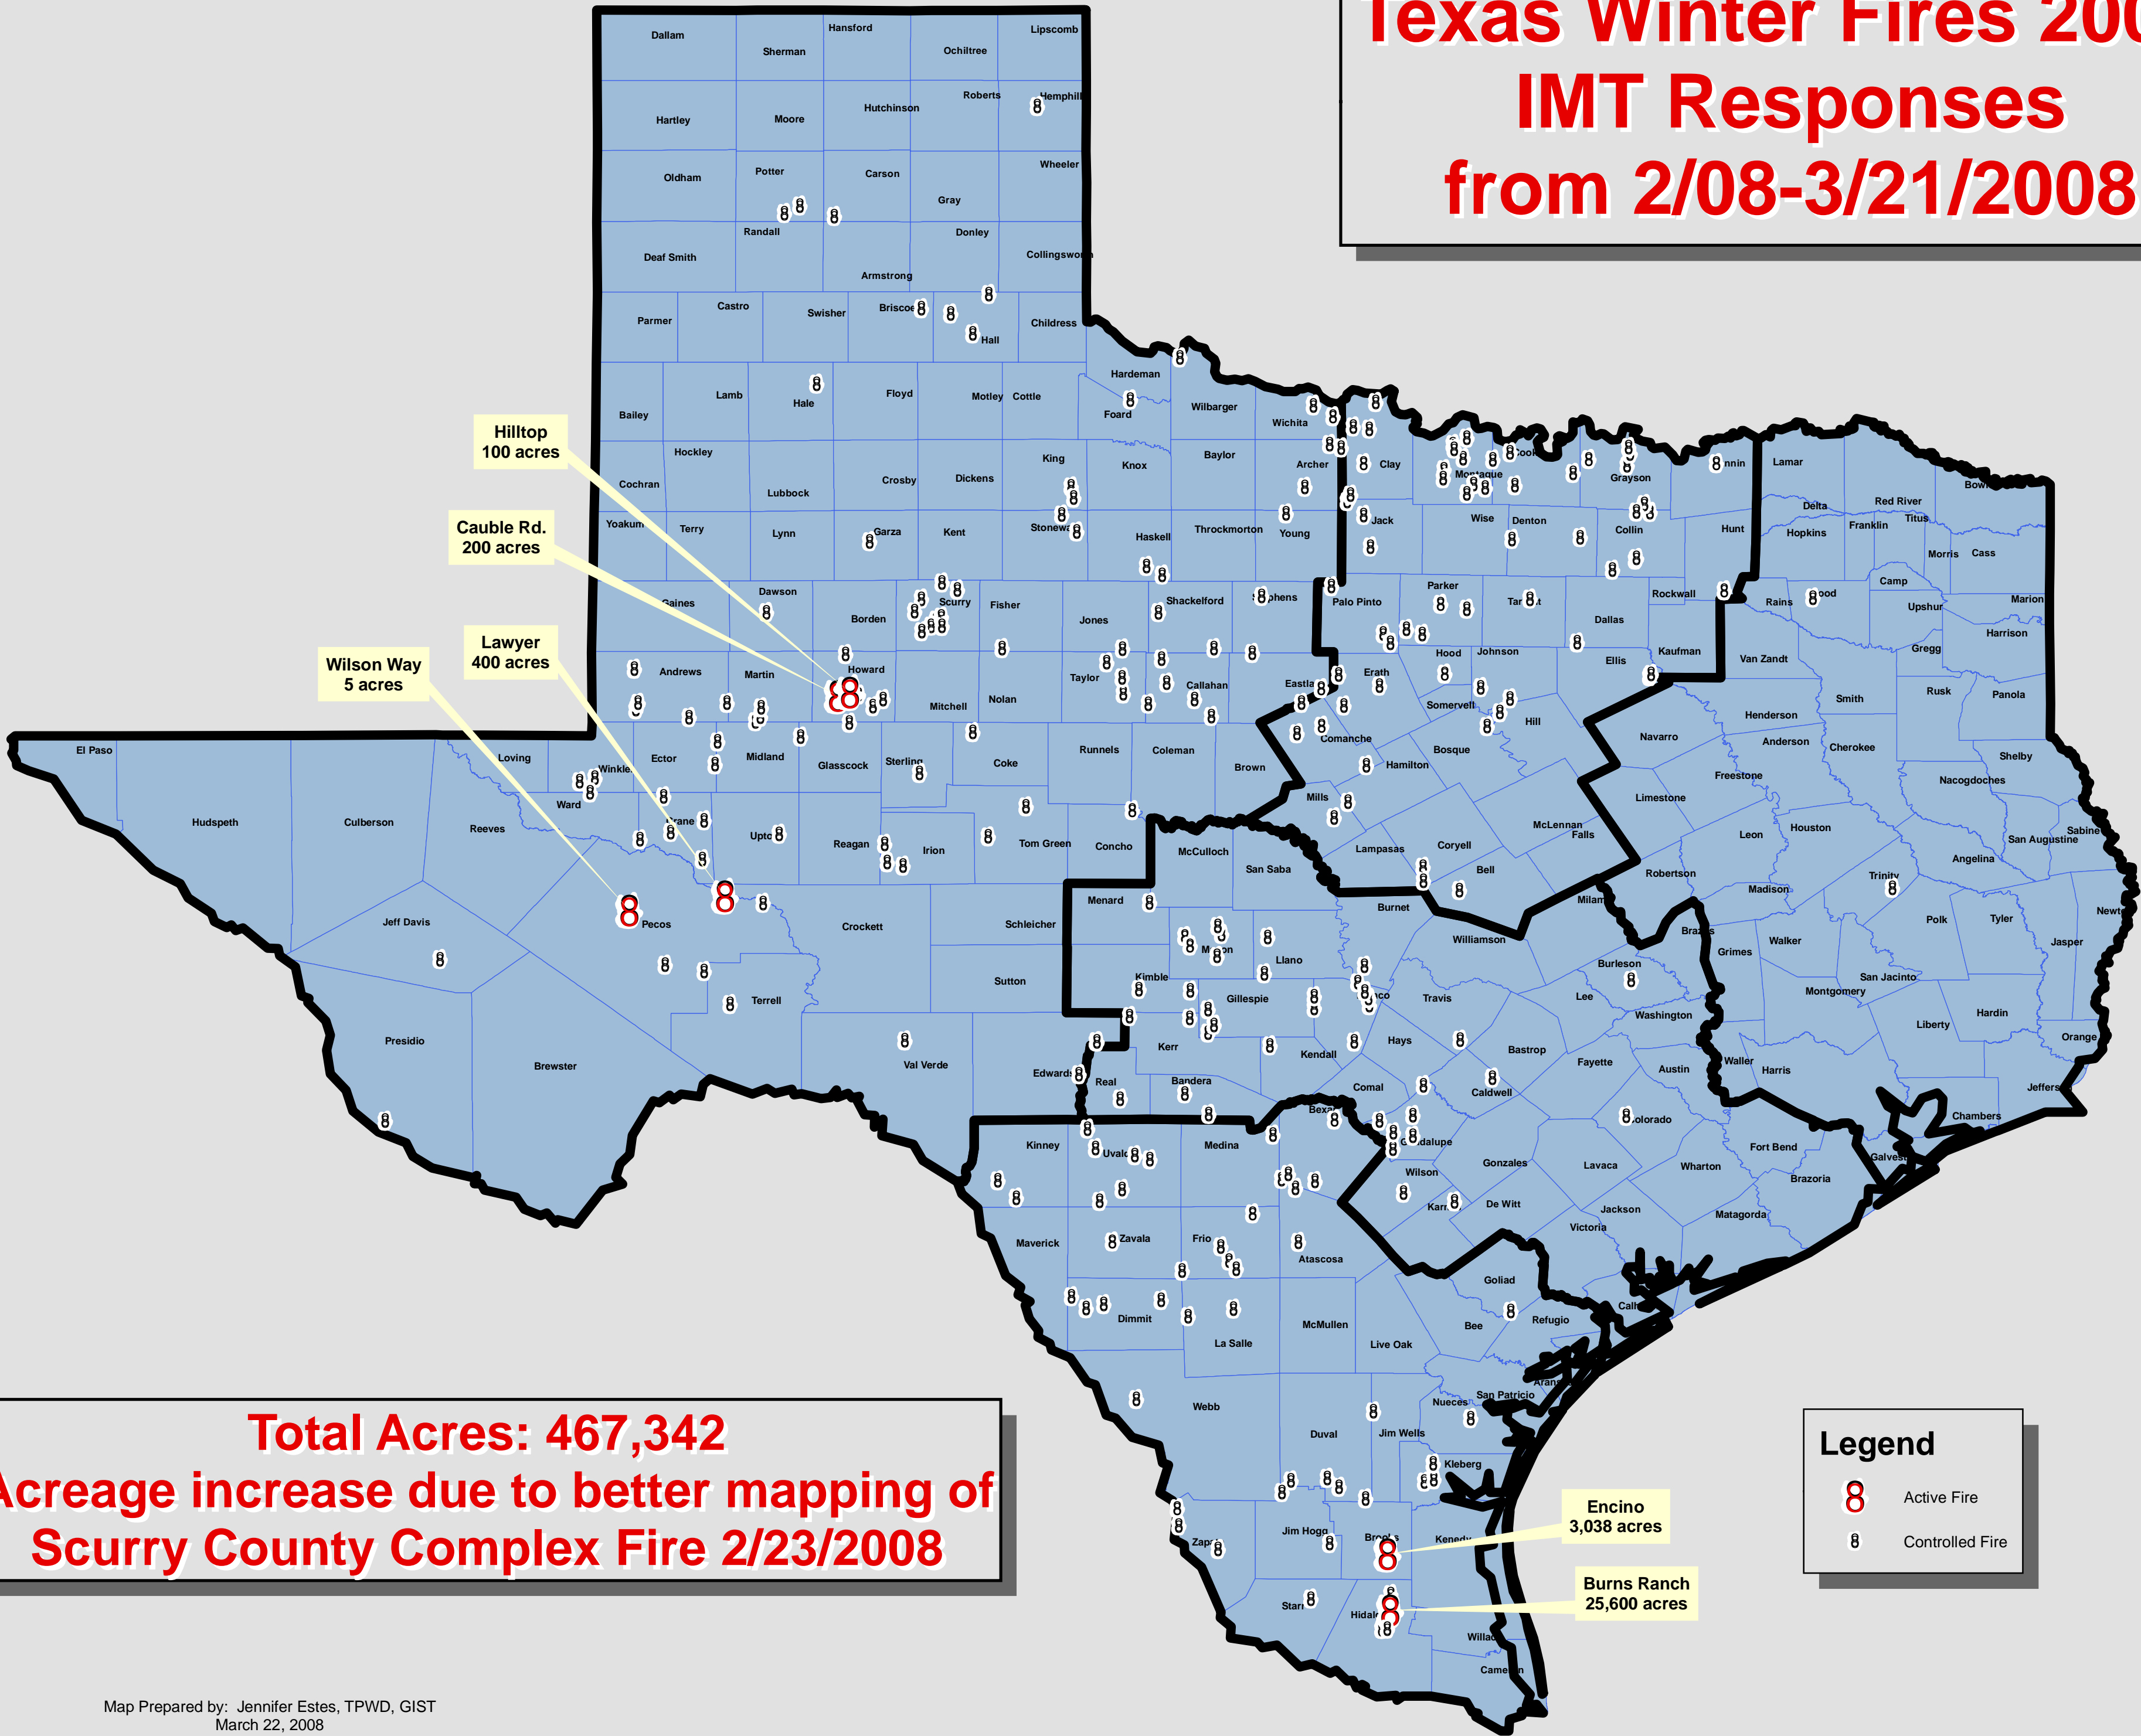

# Texas Winter Fires 2008

### from 2/08-3/21/2008

**Total Acres: 467,342**  
**Acresage increase due to better mapping of**  
**Scurry County Complex Fire 2/23/2008**

**Legend**

- 8 Active Fire
- 8 Controlled Fire