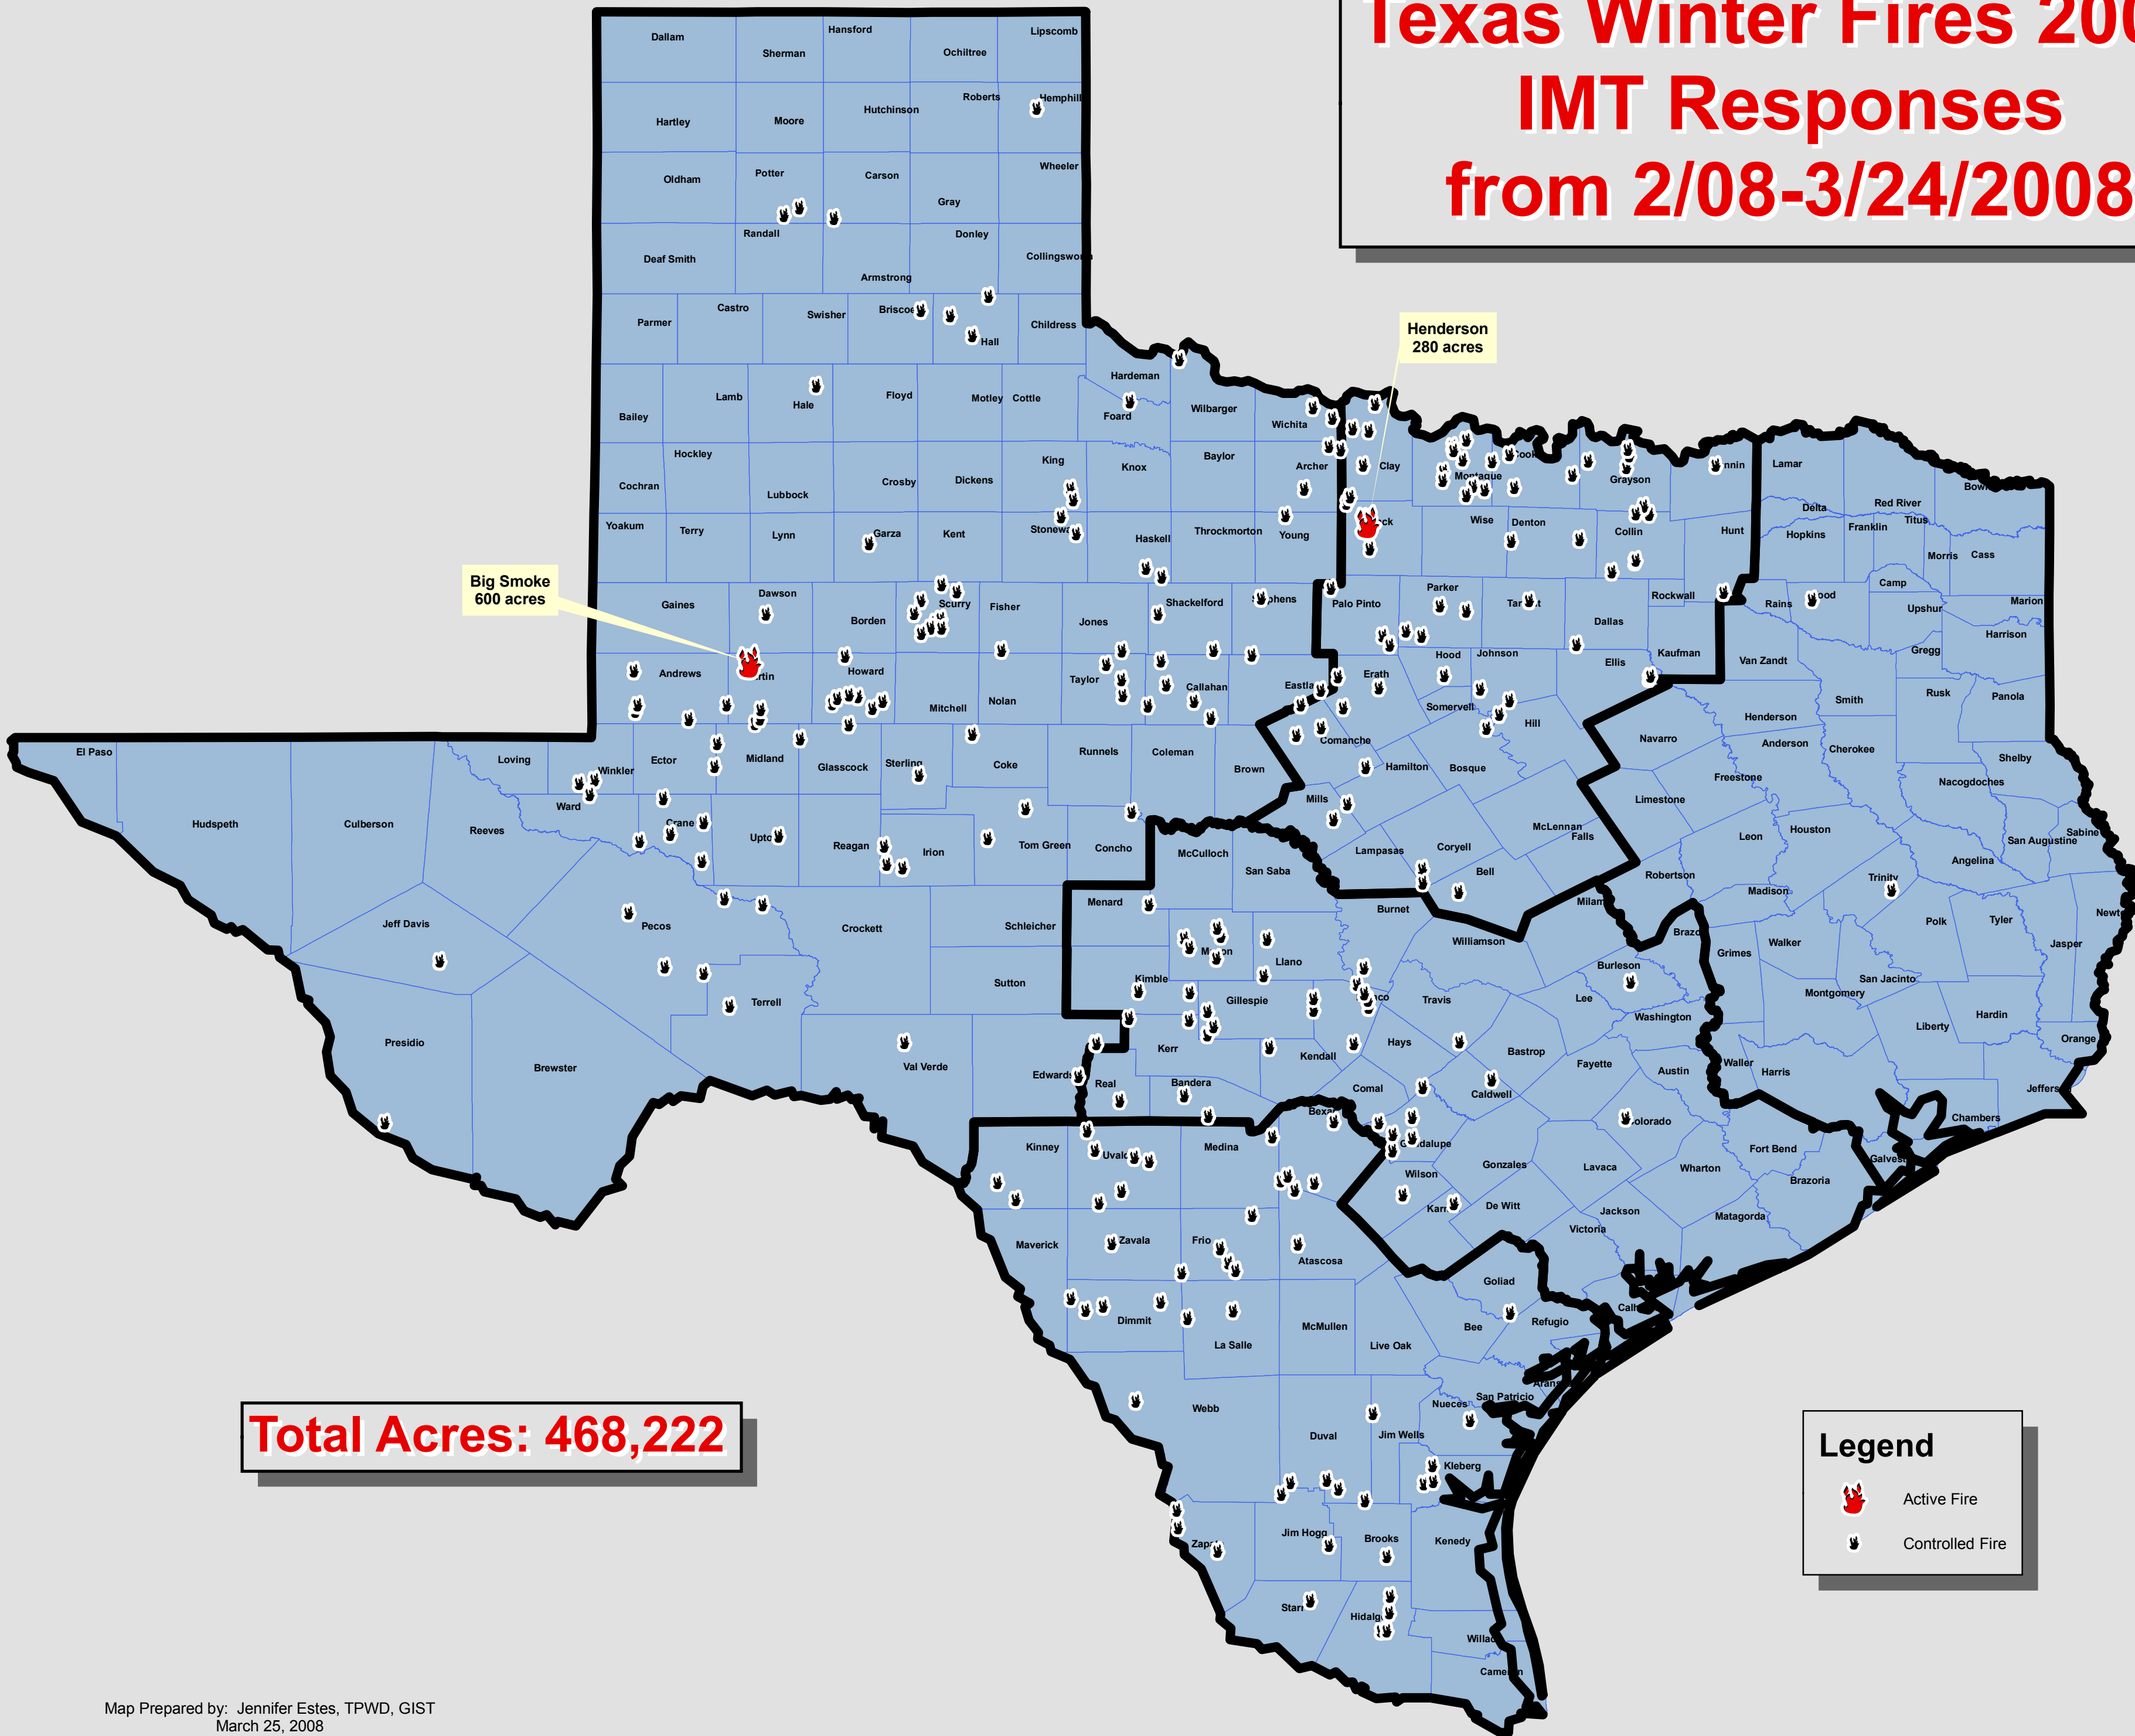

Texas Winter Fires 2008 IMT Responses from 2/08-3/24/2008

Total Acres: 468,222

Legend

-  Active Fire
-  Controlled Fire