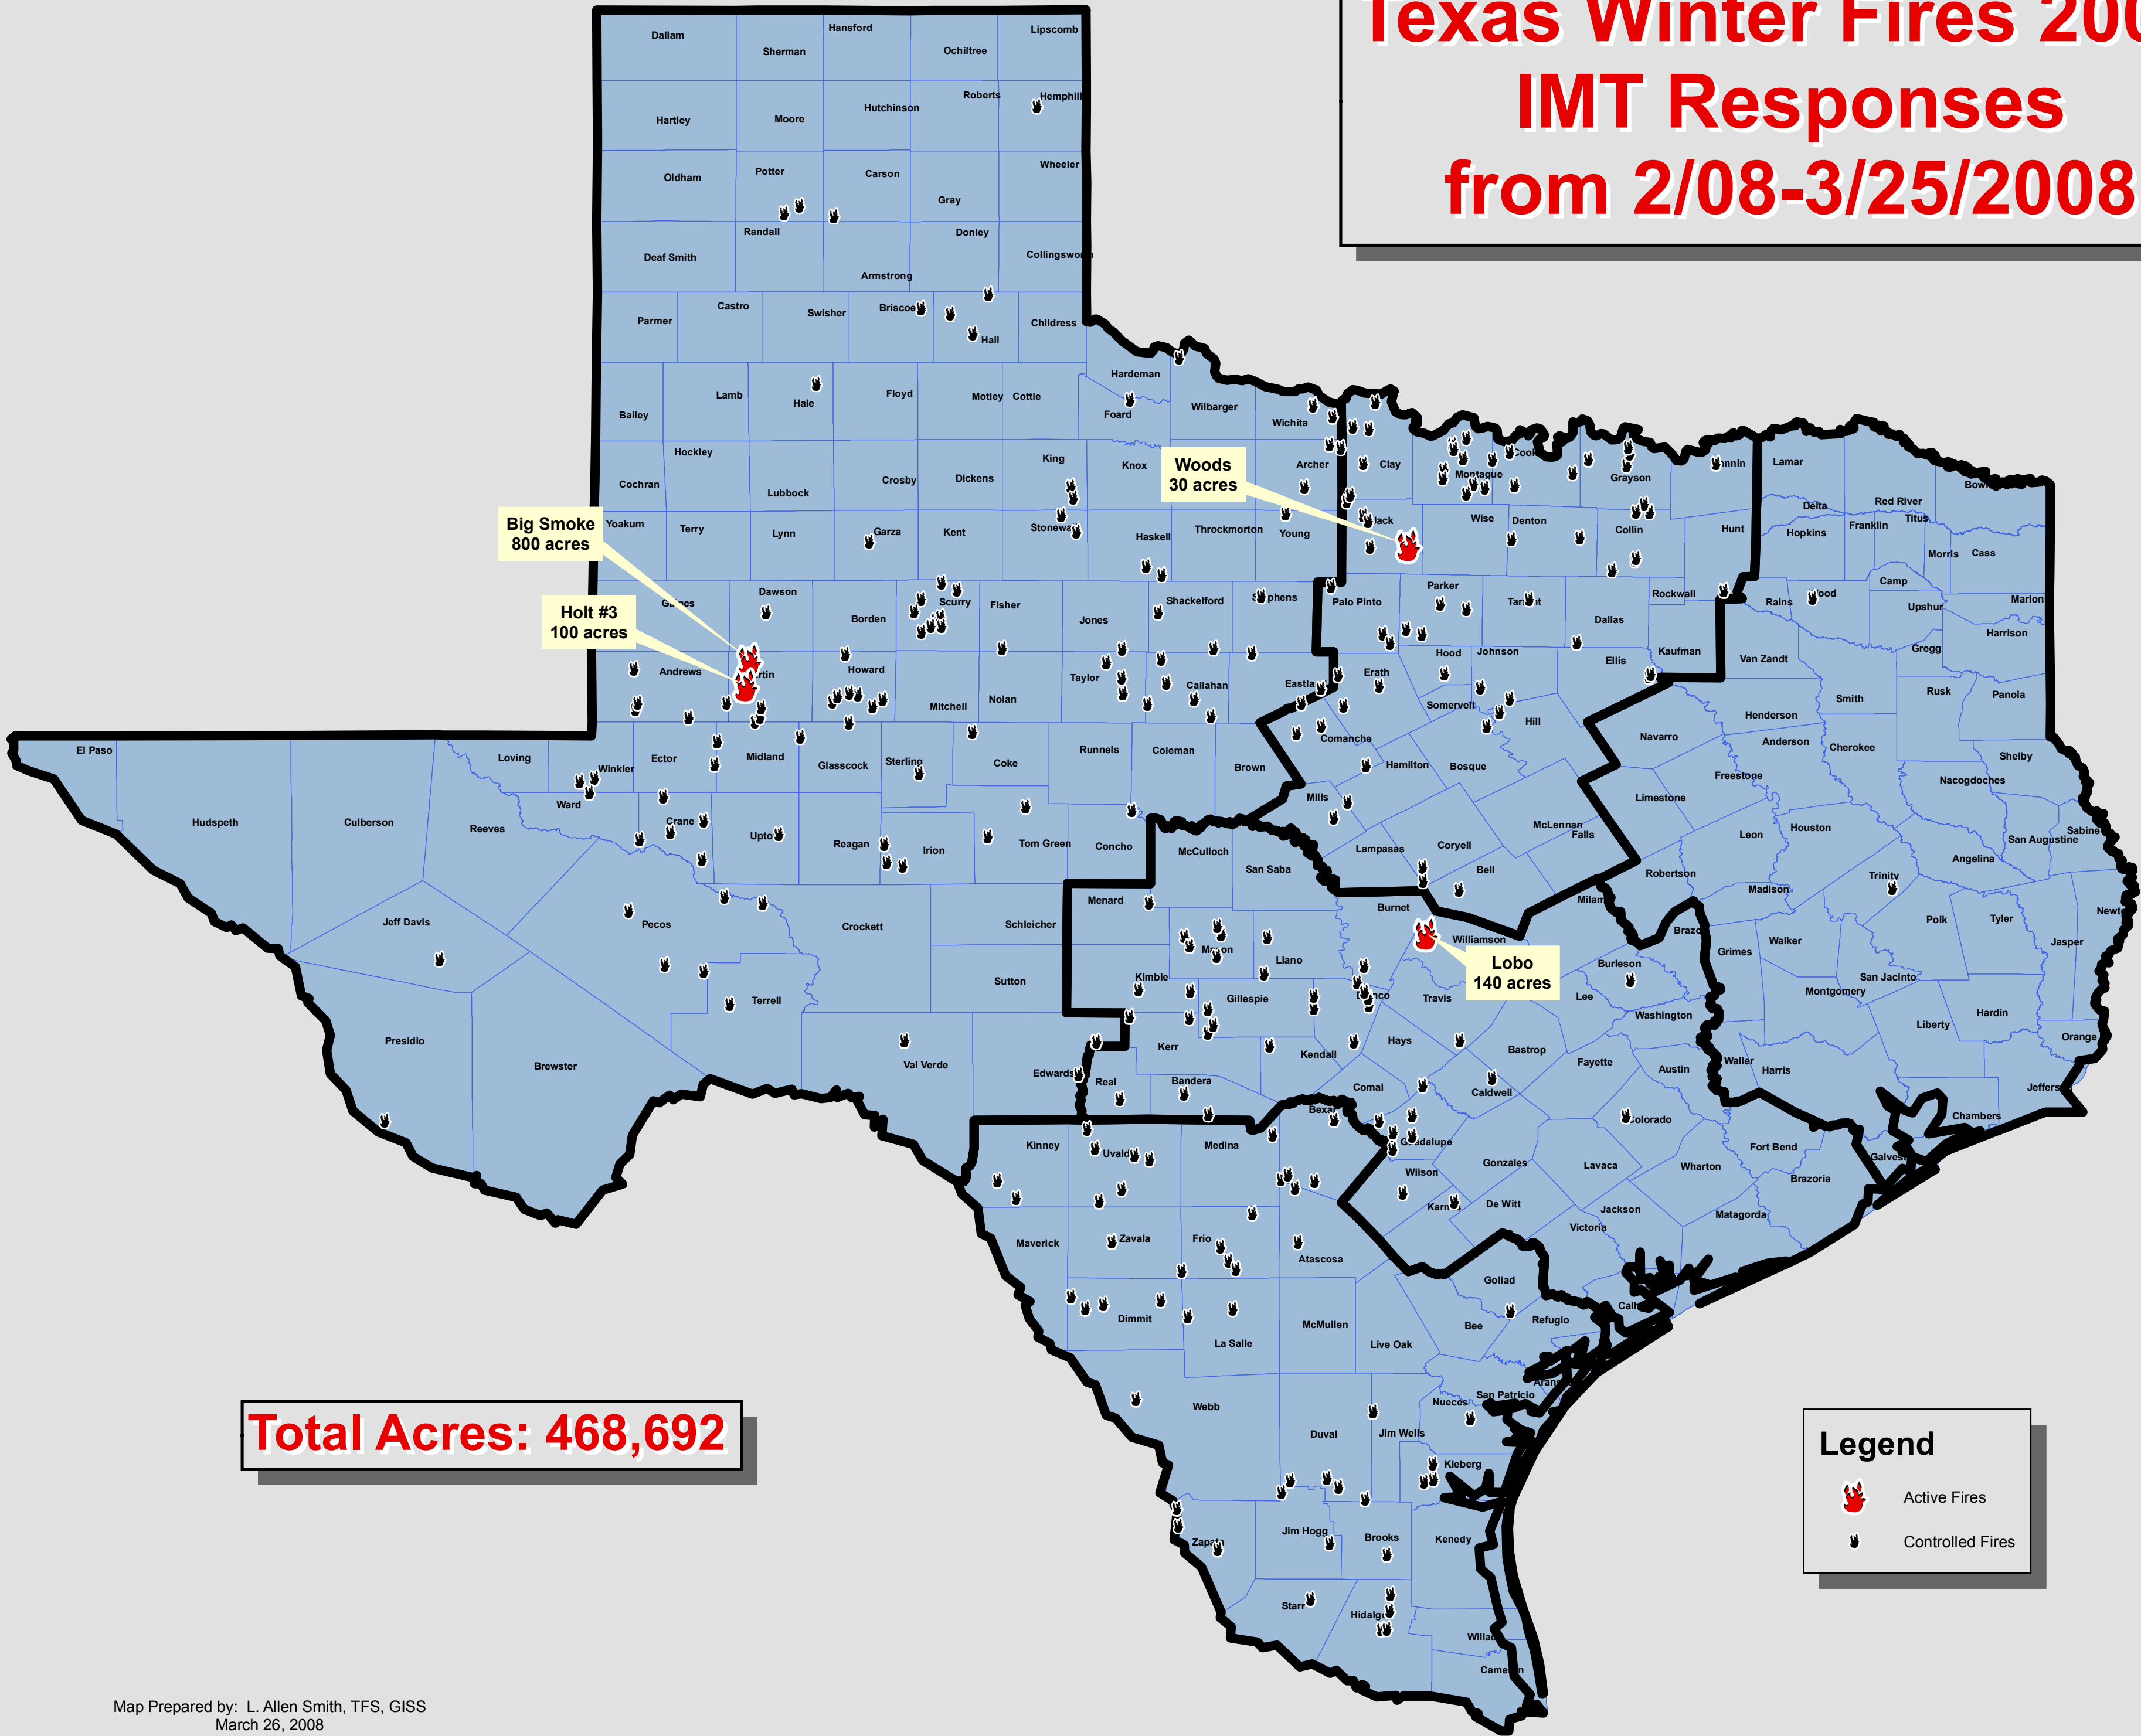

# Texas Winter Fires 2008

### from 2/08-3/25/2008

**Total Acres: 468,692**