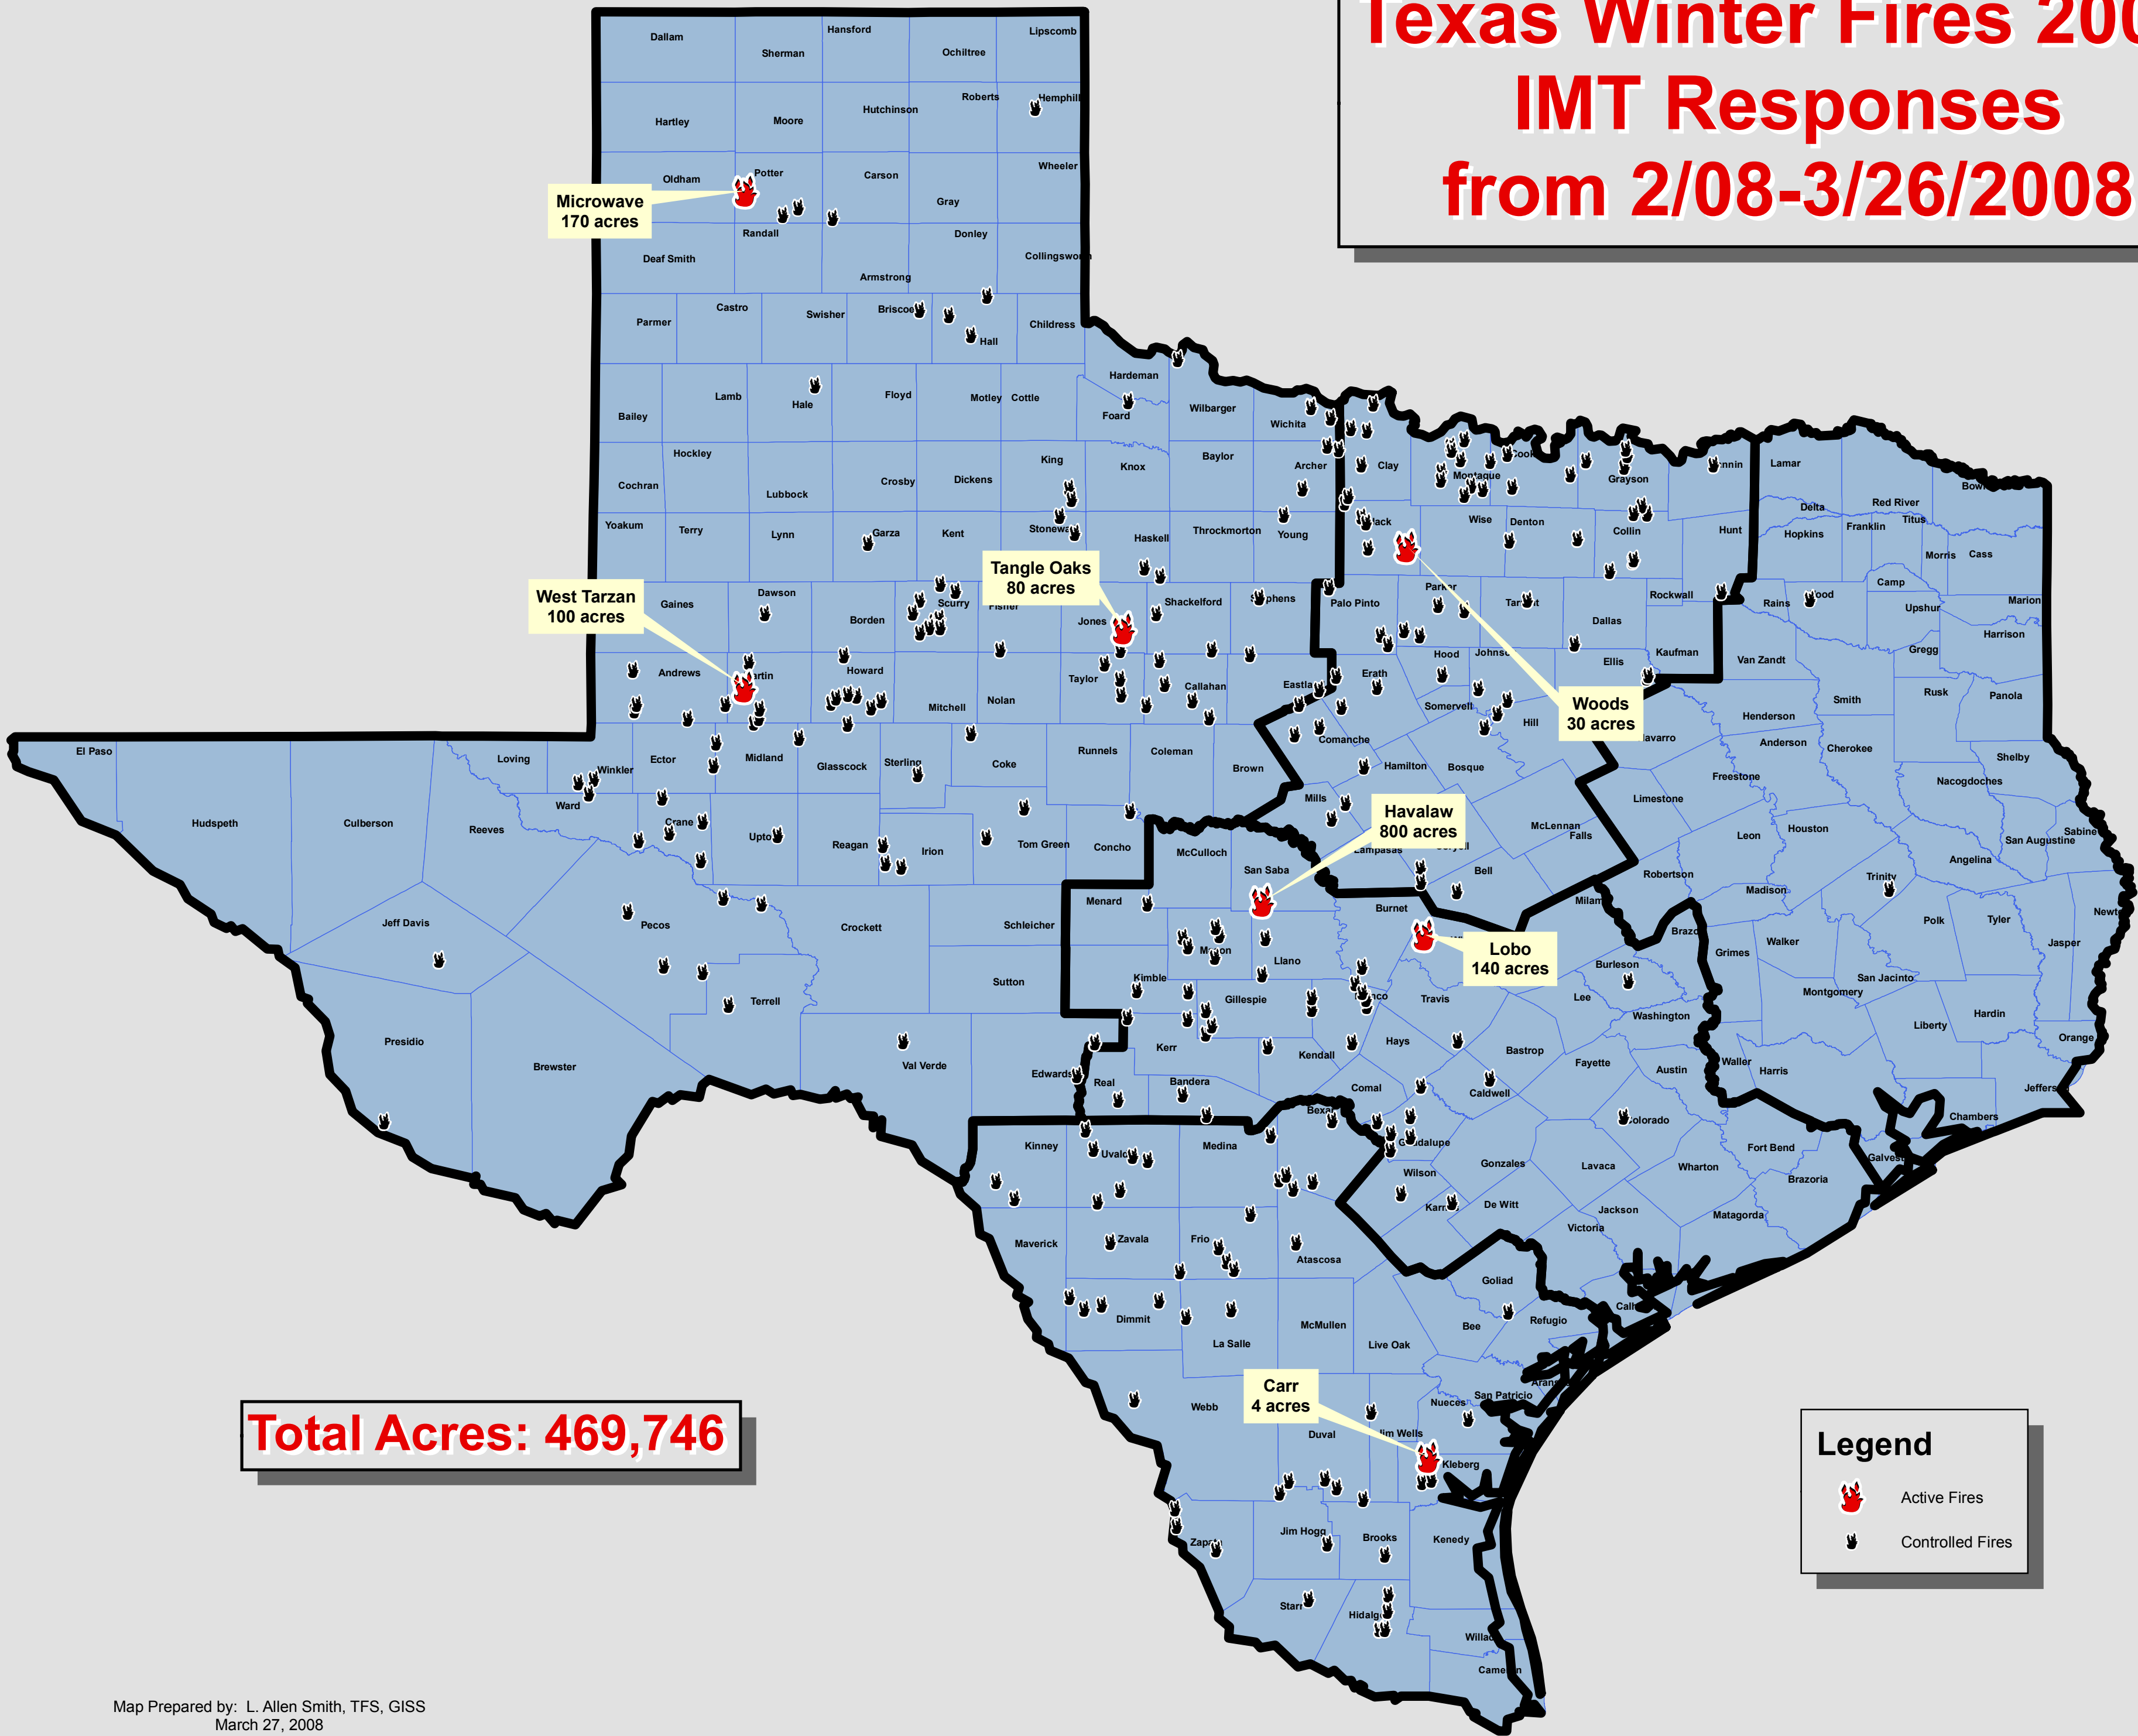

Texas Winter Fires 2008

IMT Responses

from 2/08-3/26/2008

Total Acres: 469,746

Legend

-  Active Fires
-  Controlled Fires