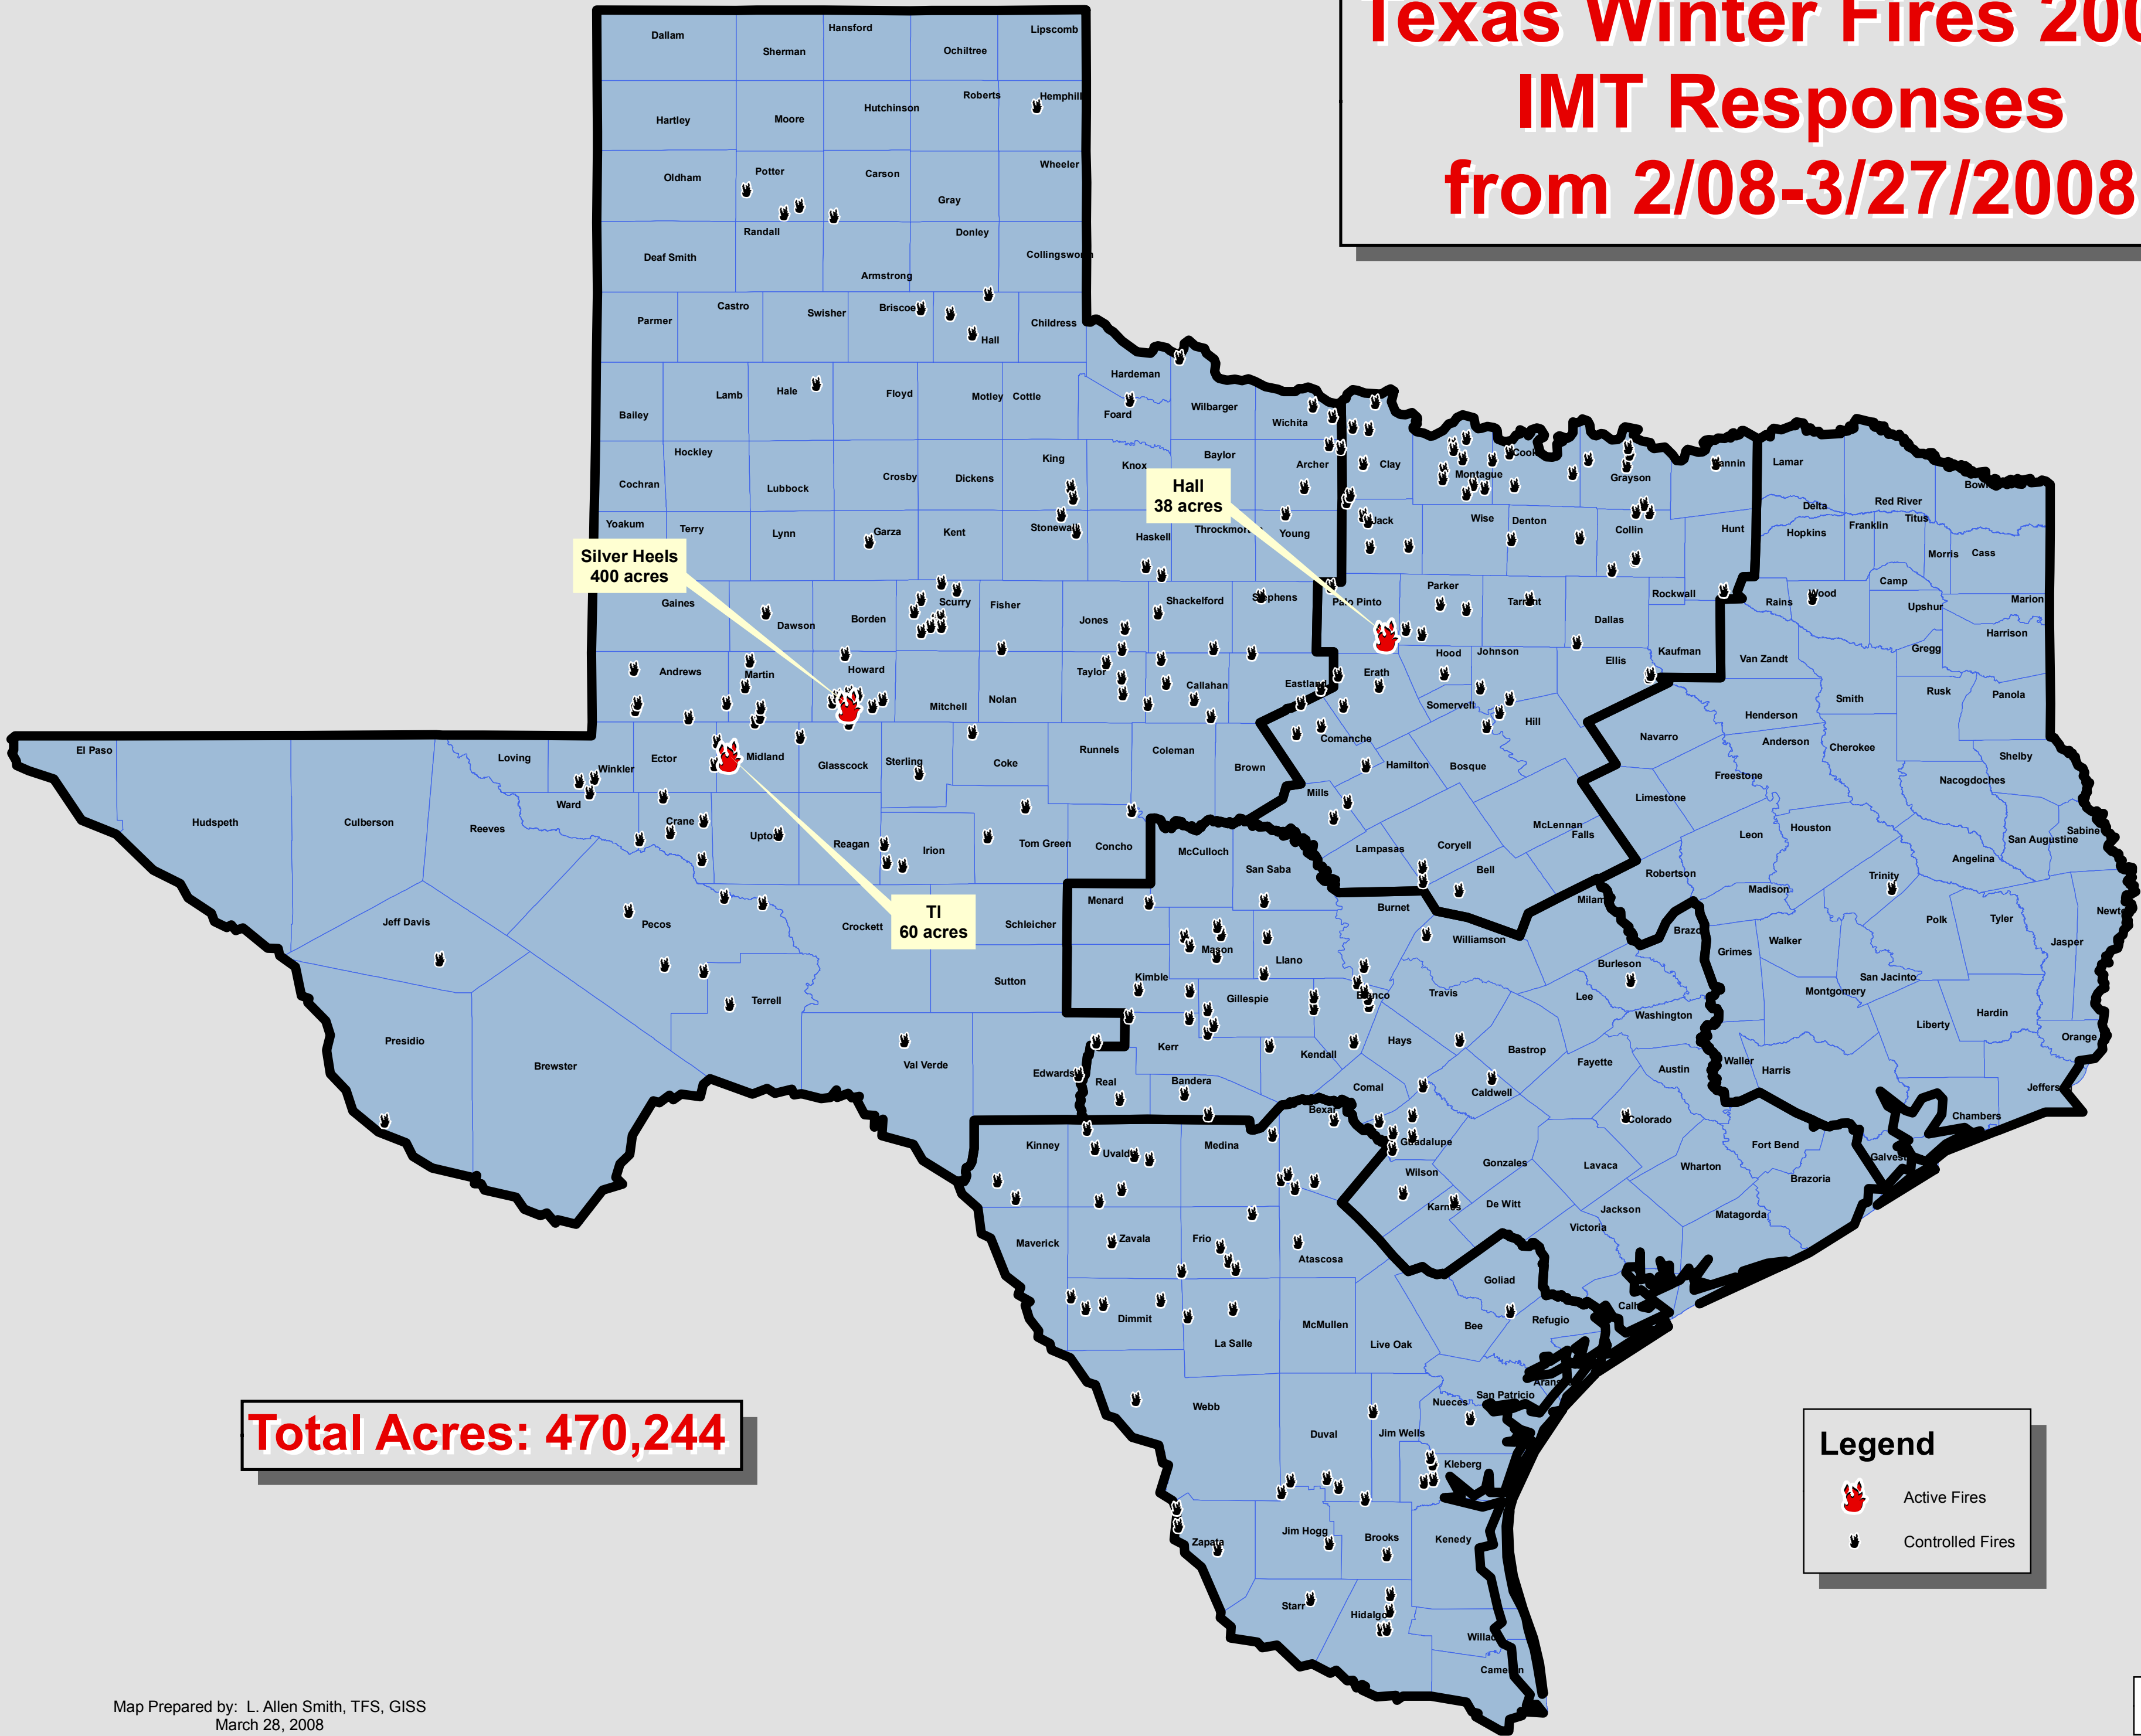

# Texas Winter Fires 2008

### from 2/08-3/27/2008

**Total Acres: 470,244**

**Legend**

- Active Fires
- Controlled Fires