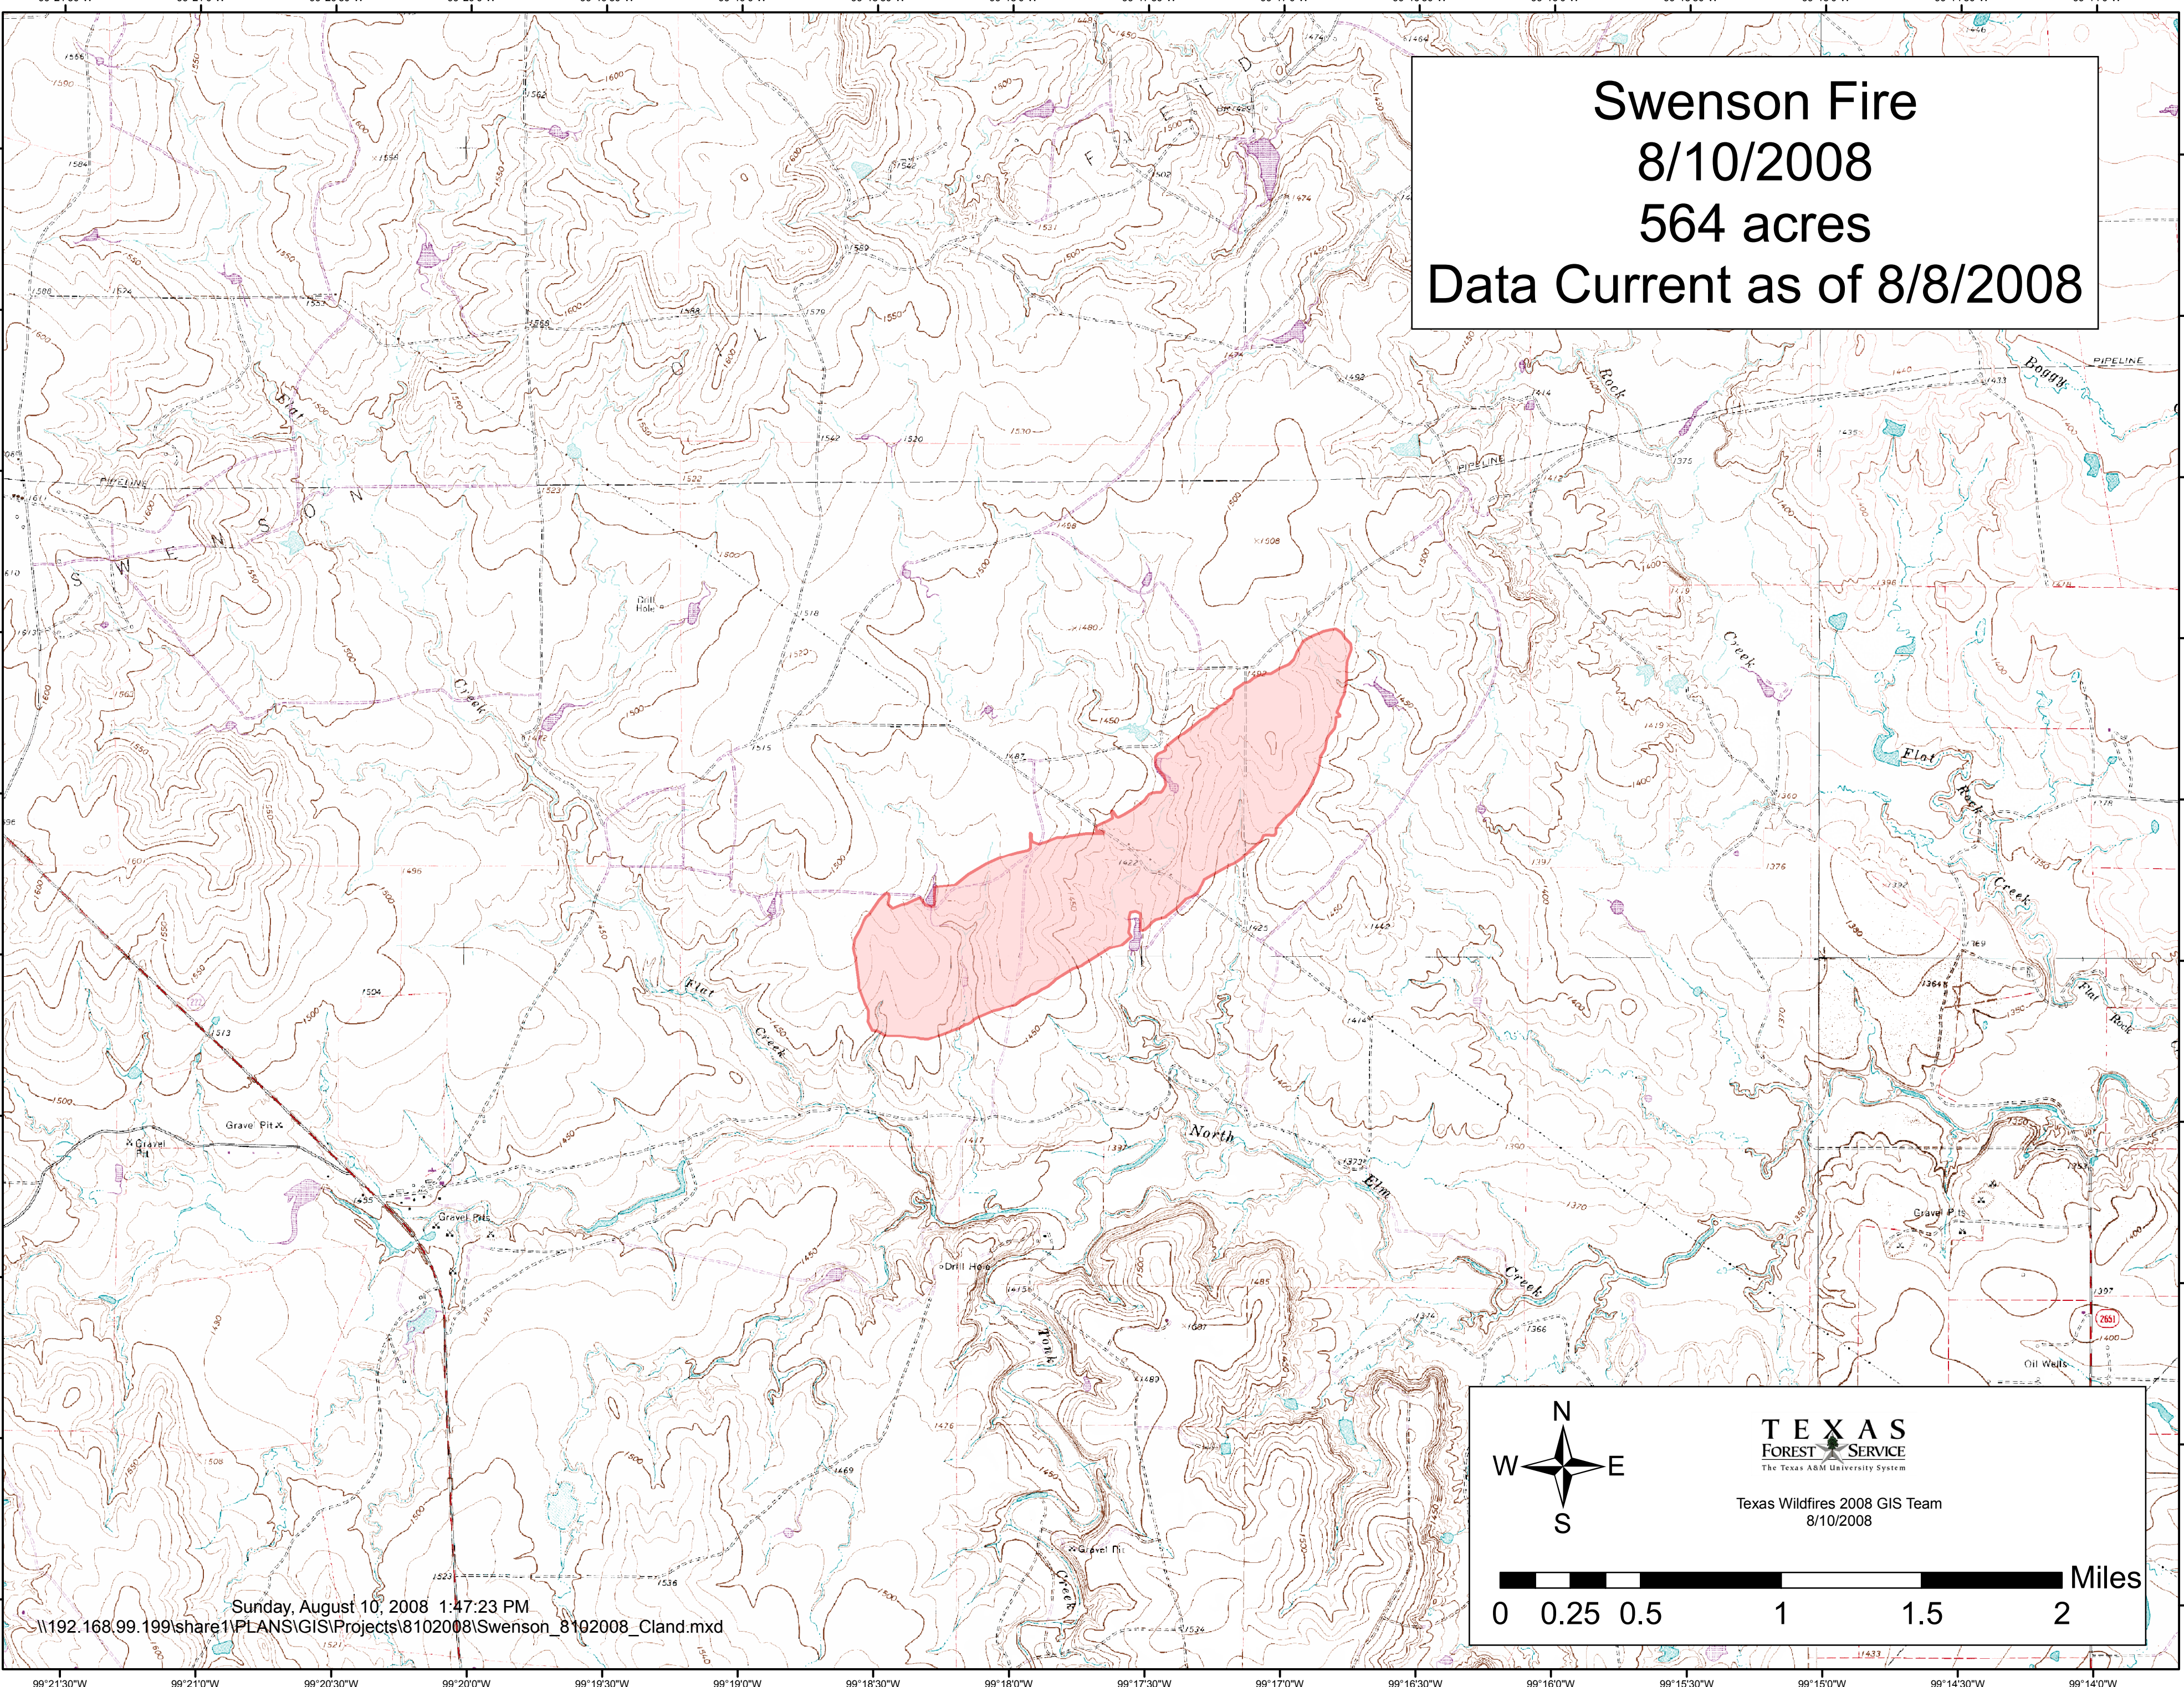

Swenson Fire
8/10/2008
564 acres
Data Current as of 8/8/2008

TEXAS
FOREST SERVICE
The Texas A&M University System

Texas Wildfires 2008 GIS Team
8/10/2008

Sunday, August 10, 2008 1:47:23 PM
\\192.168.99.199\share1\PLANS\GIS\Projects\8102008\Swenson_8102008_Cland.mxd