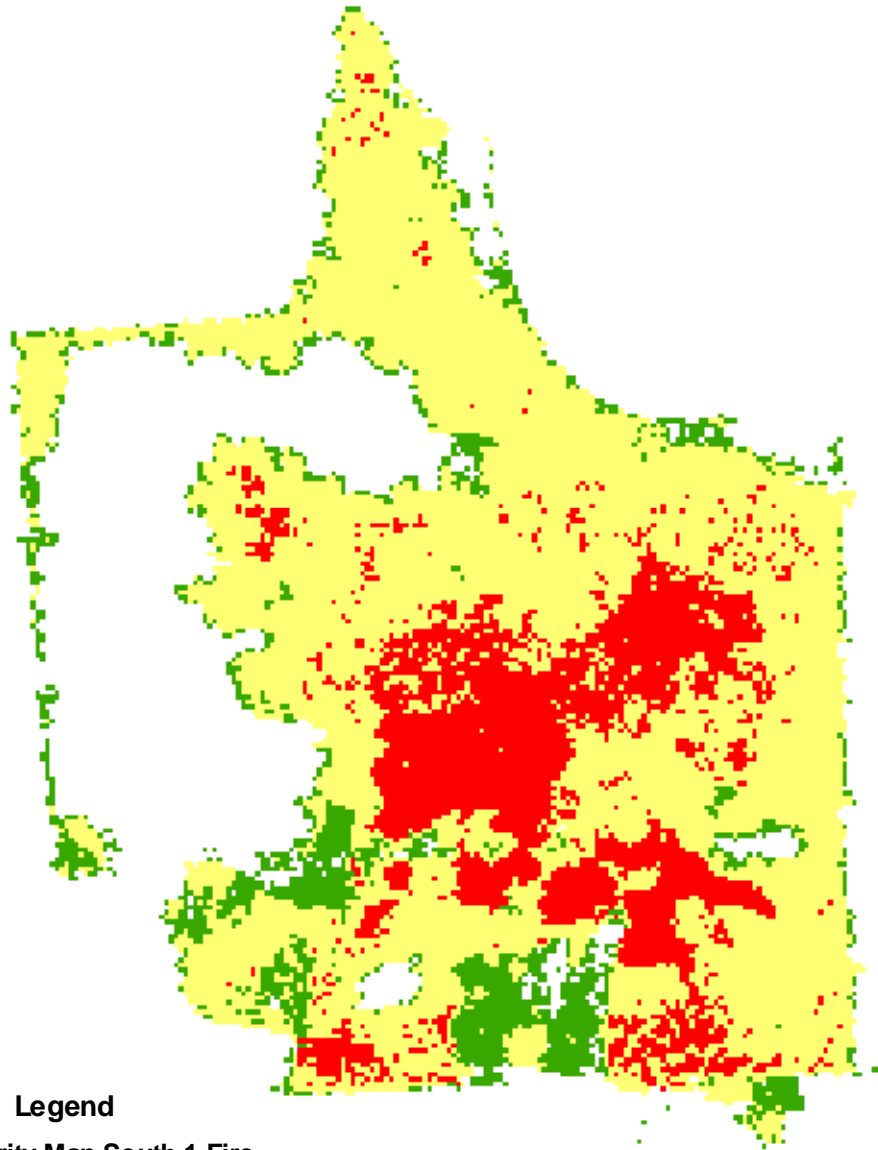

Burn Severity Map South 1 Fire July 2008

Legend

Burn Severity Map South 1 Fire

Value

-  No Burn
-  LOW
-  MOD
-  HIGH

USFWS
Map Based on USGS BARC
Created by: SWilder
7/22/2008

0 0.3 0.6 1.2 Mile

4