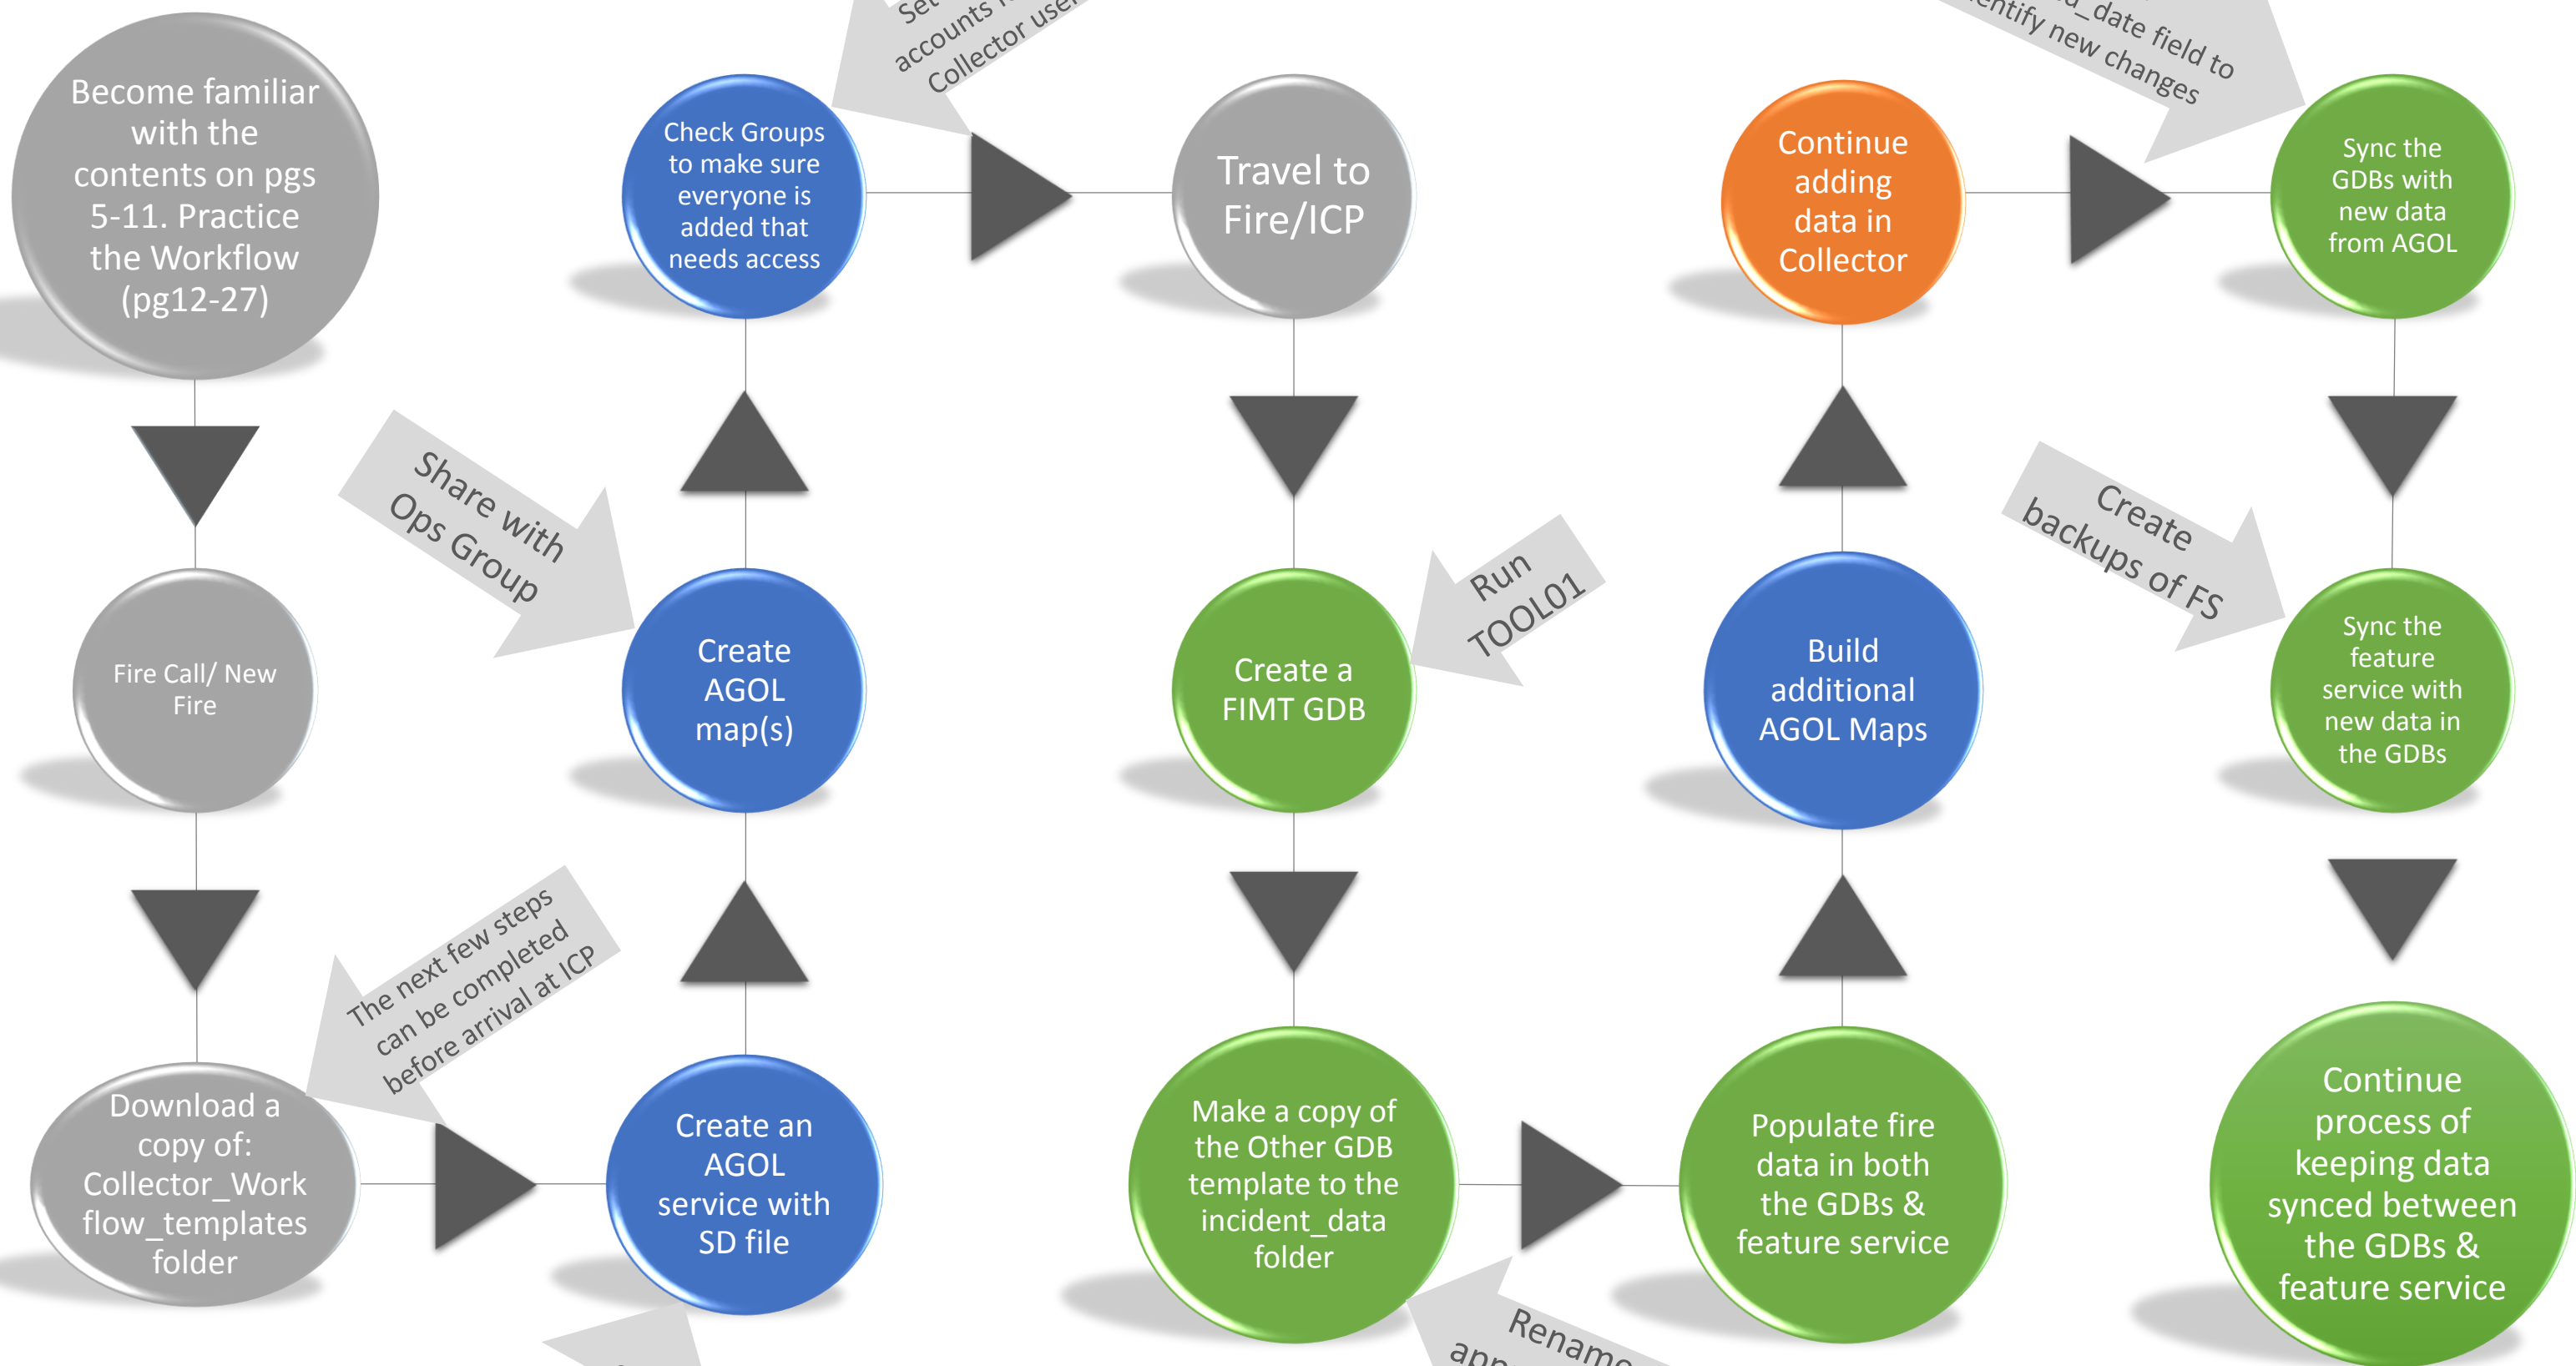

Overview of Workflow Steps

SD – Service Definition
 AGOL – ArcGIS Online
 GDB – geodatabase
 FS – Feature Service

ArcMap
ArcGIS Online
Collector