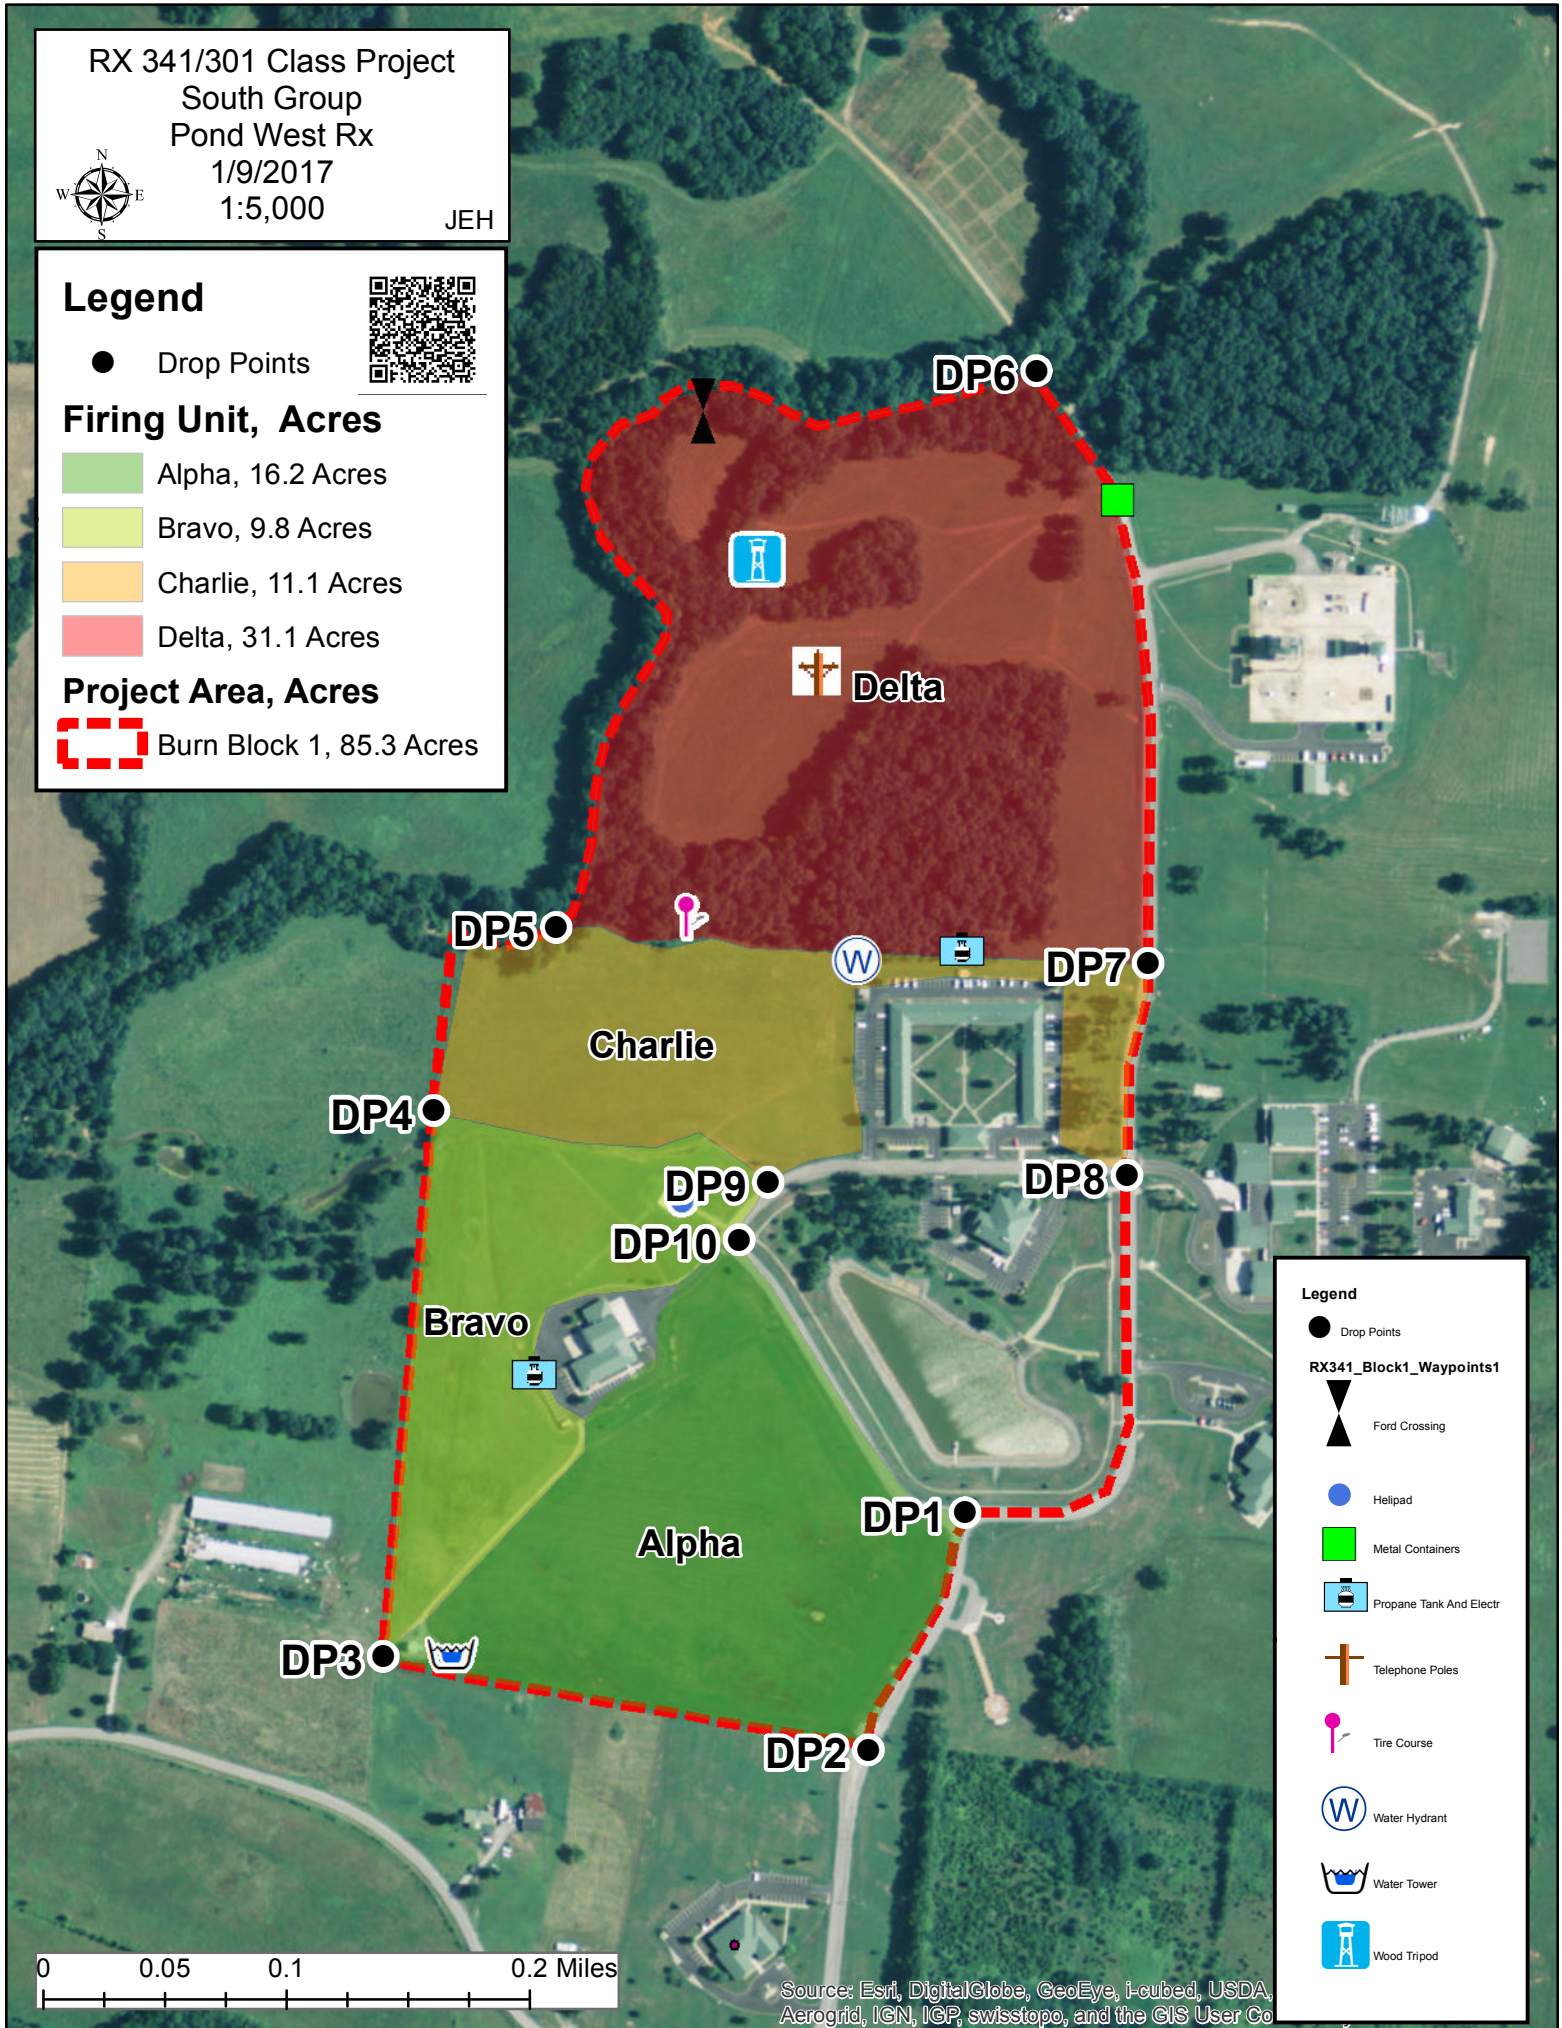

RX 341/301 Class Project
 South Group
 Pond West Rx
 1/9/2017
 1:5,000

JEH

Legend

● Drop Points

Firing Unit, Acres

Alpha, 16.2 Acres

Bravo, 9.8 Acres

Charlie, 11.1 Acres

Delta, 31.1 Acres

Project Area, Acres

Burn Block 1, 85.3 Acres

Legend

● Drop Points

RX341_Block1_Waypoints1

▲ Ford Crossing

● Helipad

■ Metal Containers

☎ Propane Tank And Electr

✚ Telephone Poles

🚲 Tire Course

⊕ Water Hydrant

🏰 Water Tower

🚧 Wood Tripod

Source: Esri, DigitalGlobe, GeoEye, i-cubed, USDA, Aerogrid, IGN, ICP, swisstopo, and the GIS User Co