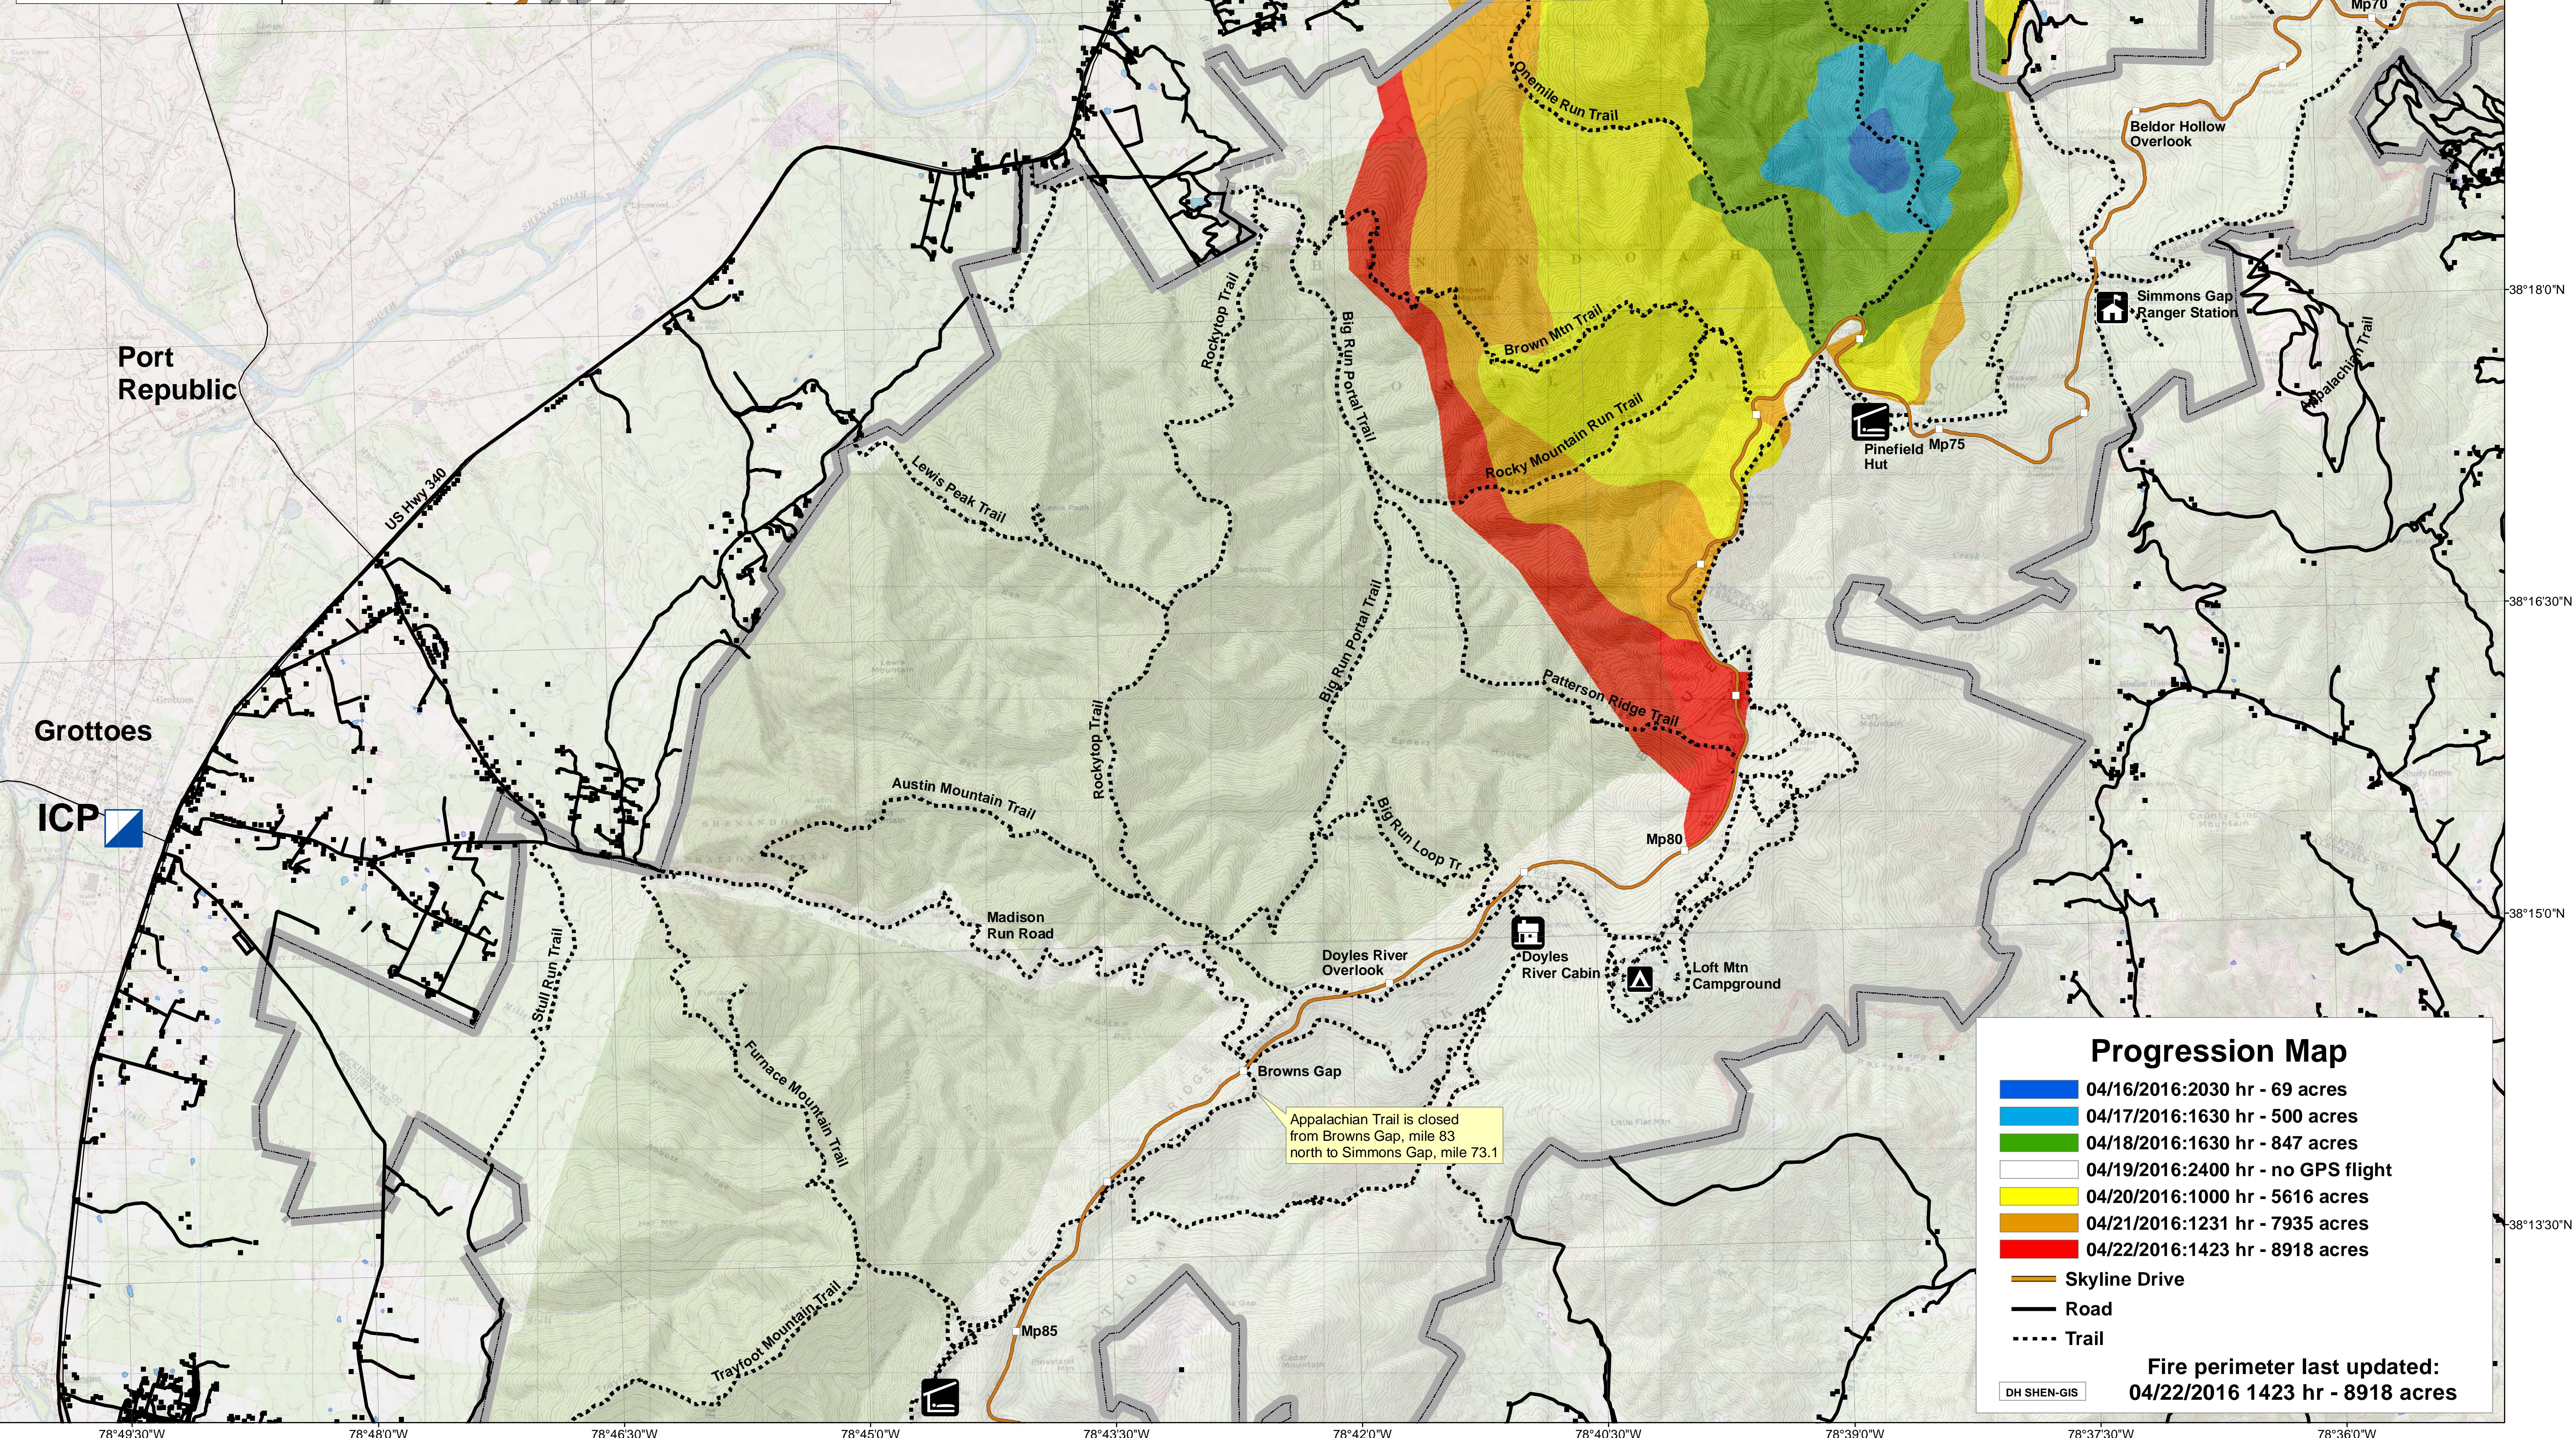

Rocky Mtn Fire 2016
VASHP-160006
Operation Period: 04/23/2016 0600-1800

Progression Map

- 04/16/2016:2030 hr - 69 acres
- 04/17/2016:1630 hr - 500 acres
- 04/18/2016:1630 hr - 847 acres
- 04/19/2016:2400 hr - no GPS flight
- 04/20/2016:1000 hr - 5616 acres
- 04/21/2016:1231 hr - 7935 acres
- 04/22/2016:1423 hr - 8918 acres

— Skyline Drive
— Road
- - - Trail

Fire perimeter last updated:
04/22/2016 1423 hr - 8918 acres

DH SHEN-GIS