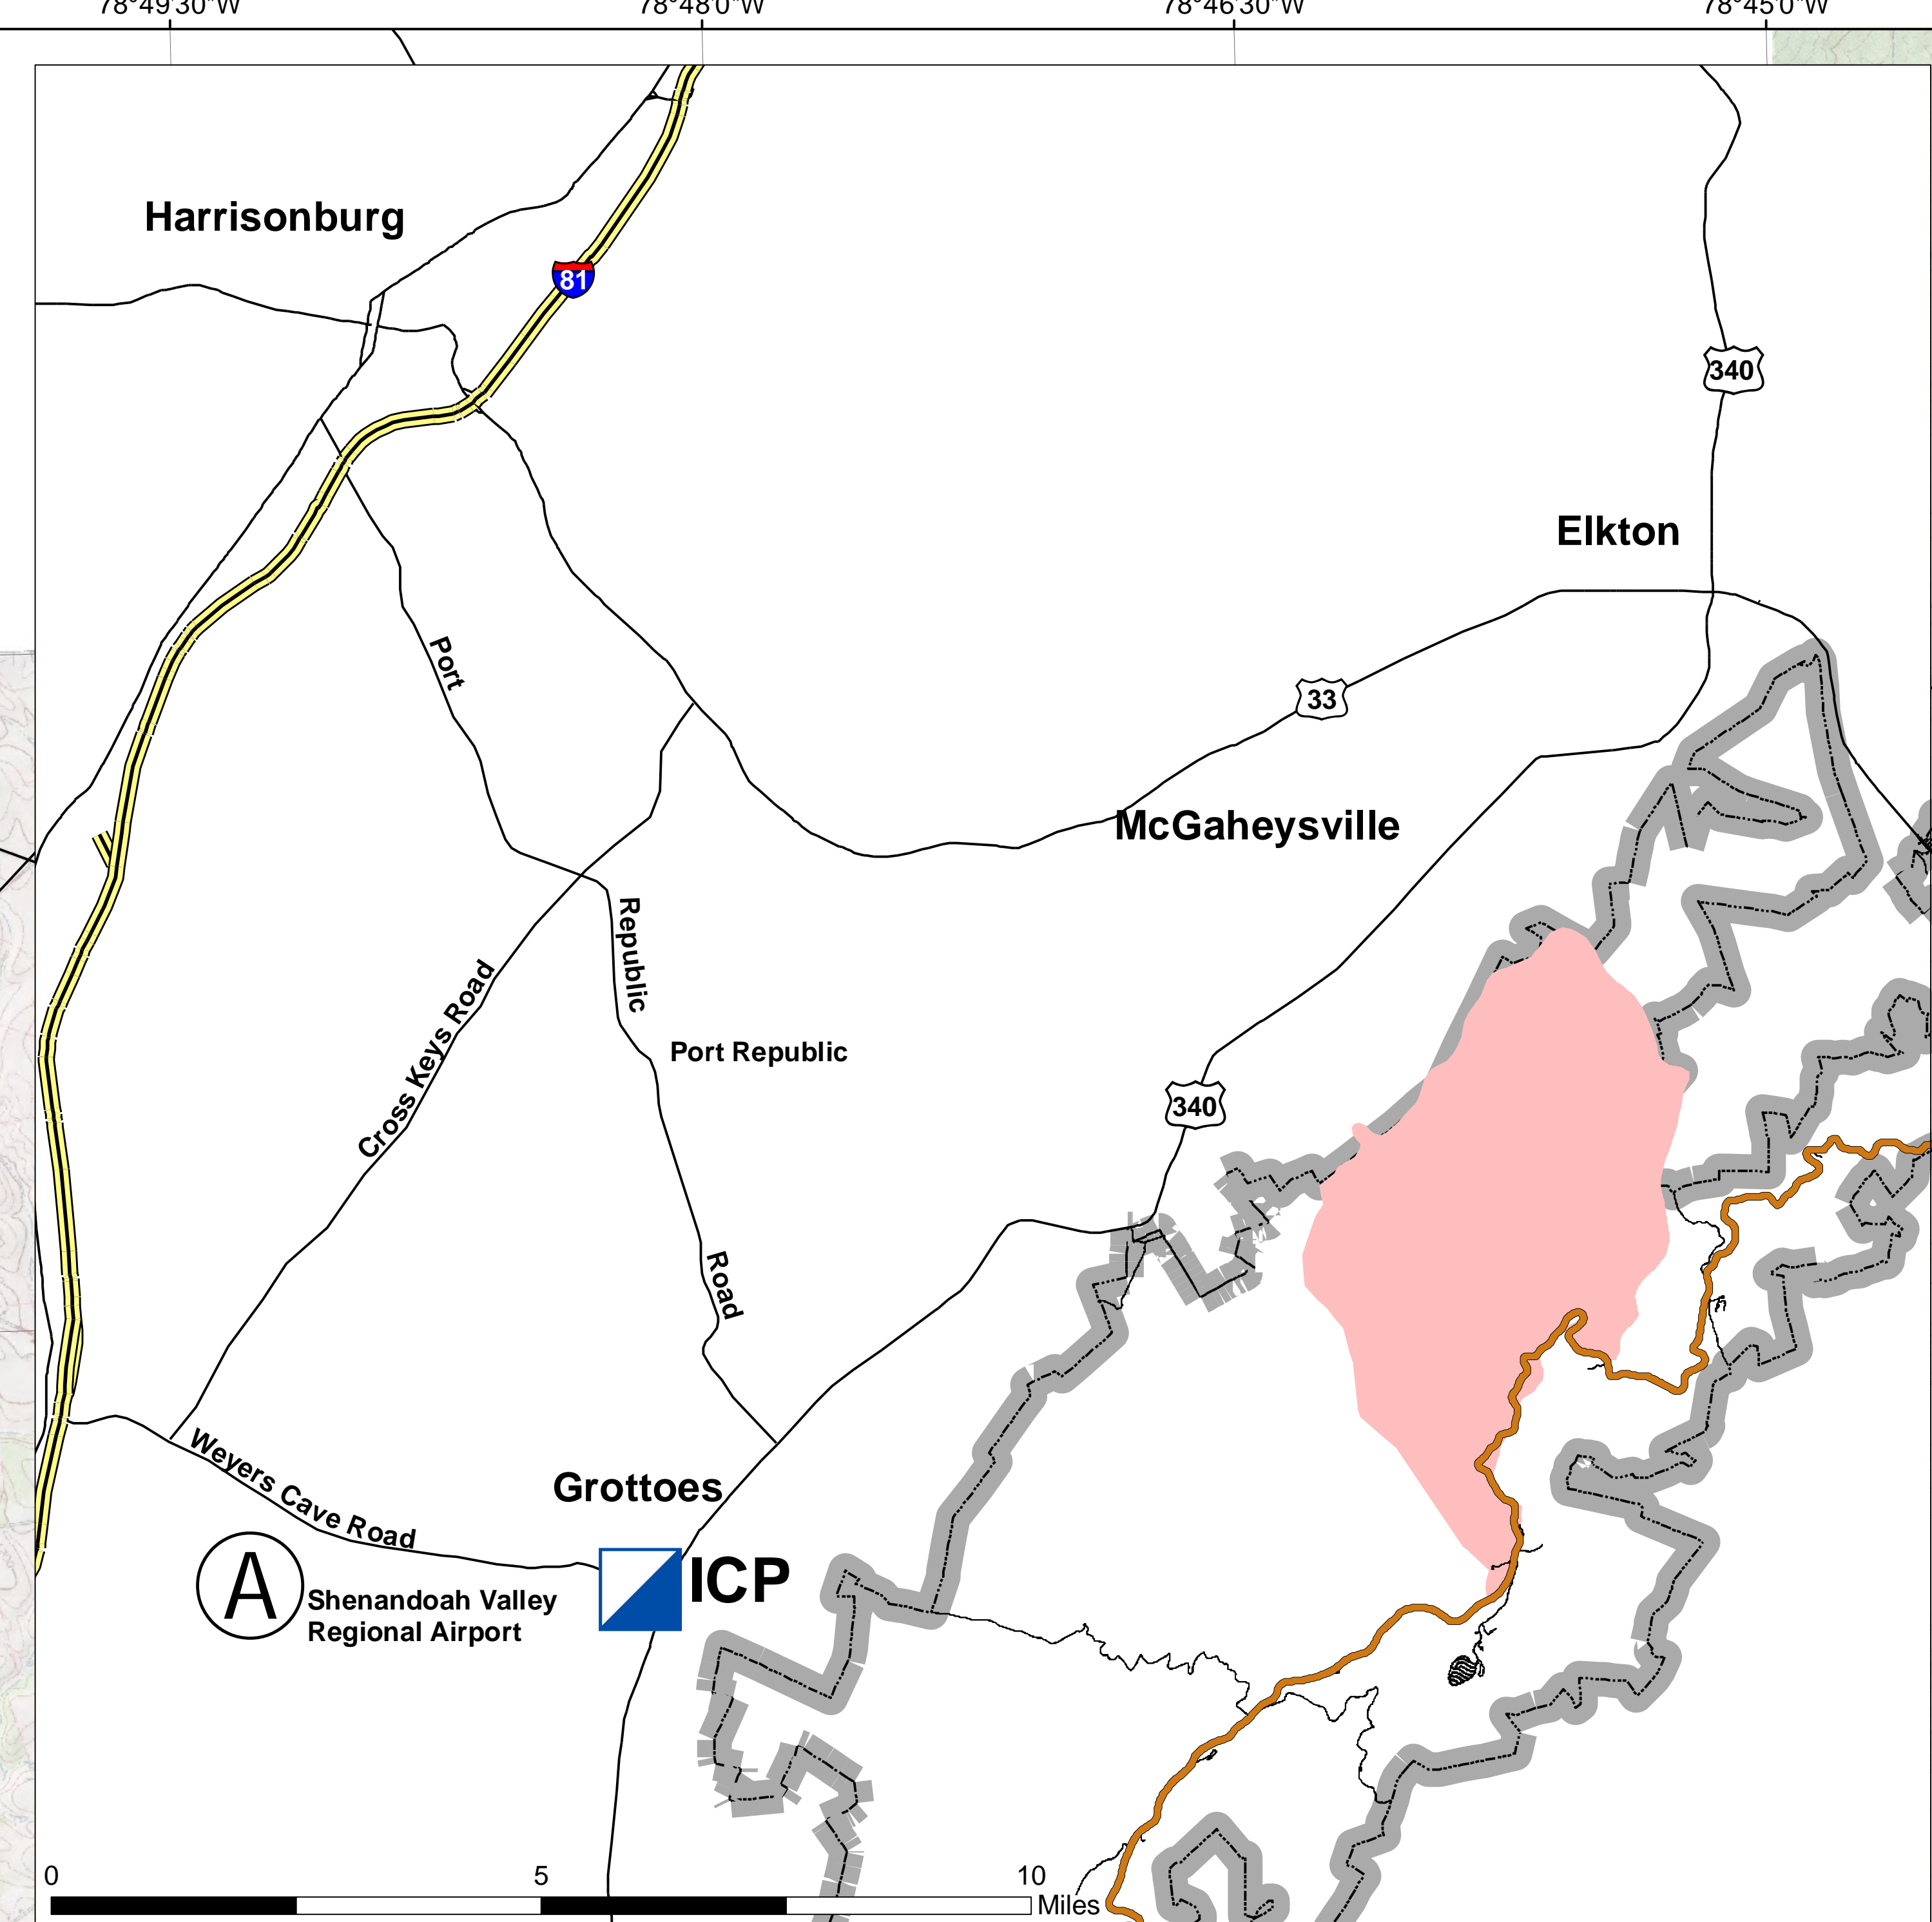

Rocky Mtn Fire 2016
VASHP-160006
Operation Period: 04/23/2016 0600-1800

Progression Map

- 04/16/2016:2030 hr - 69 acres
- 04/17/2016:1630 hr - 500 acres
- 04/18/2016:1630 hr - 847 acres
- 04/19/2016:2400 hr - no GPS flight
- 04/20/2016:1000 hr - 5616 acres
- 04/21/2016:1231 hr - 7935 acres
- 04/22/2016:1423 hr - 8918 acres

— Skyline Drive
— Road
- - - Trail

Fire perimeter last updated:
04/22/2016 1423 hr - 8918 acres

DH SHEN-GIS