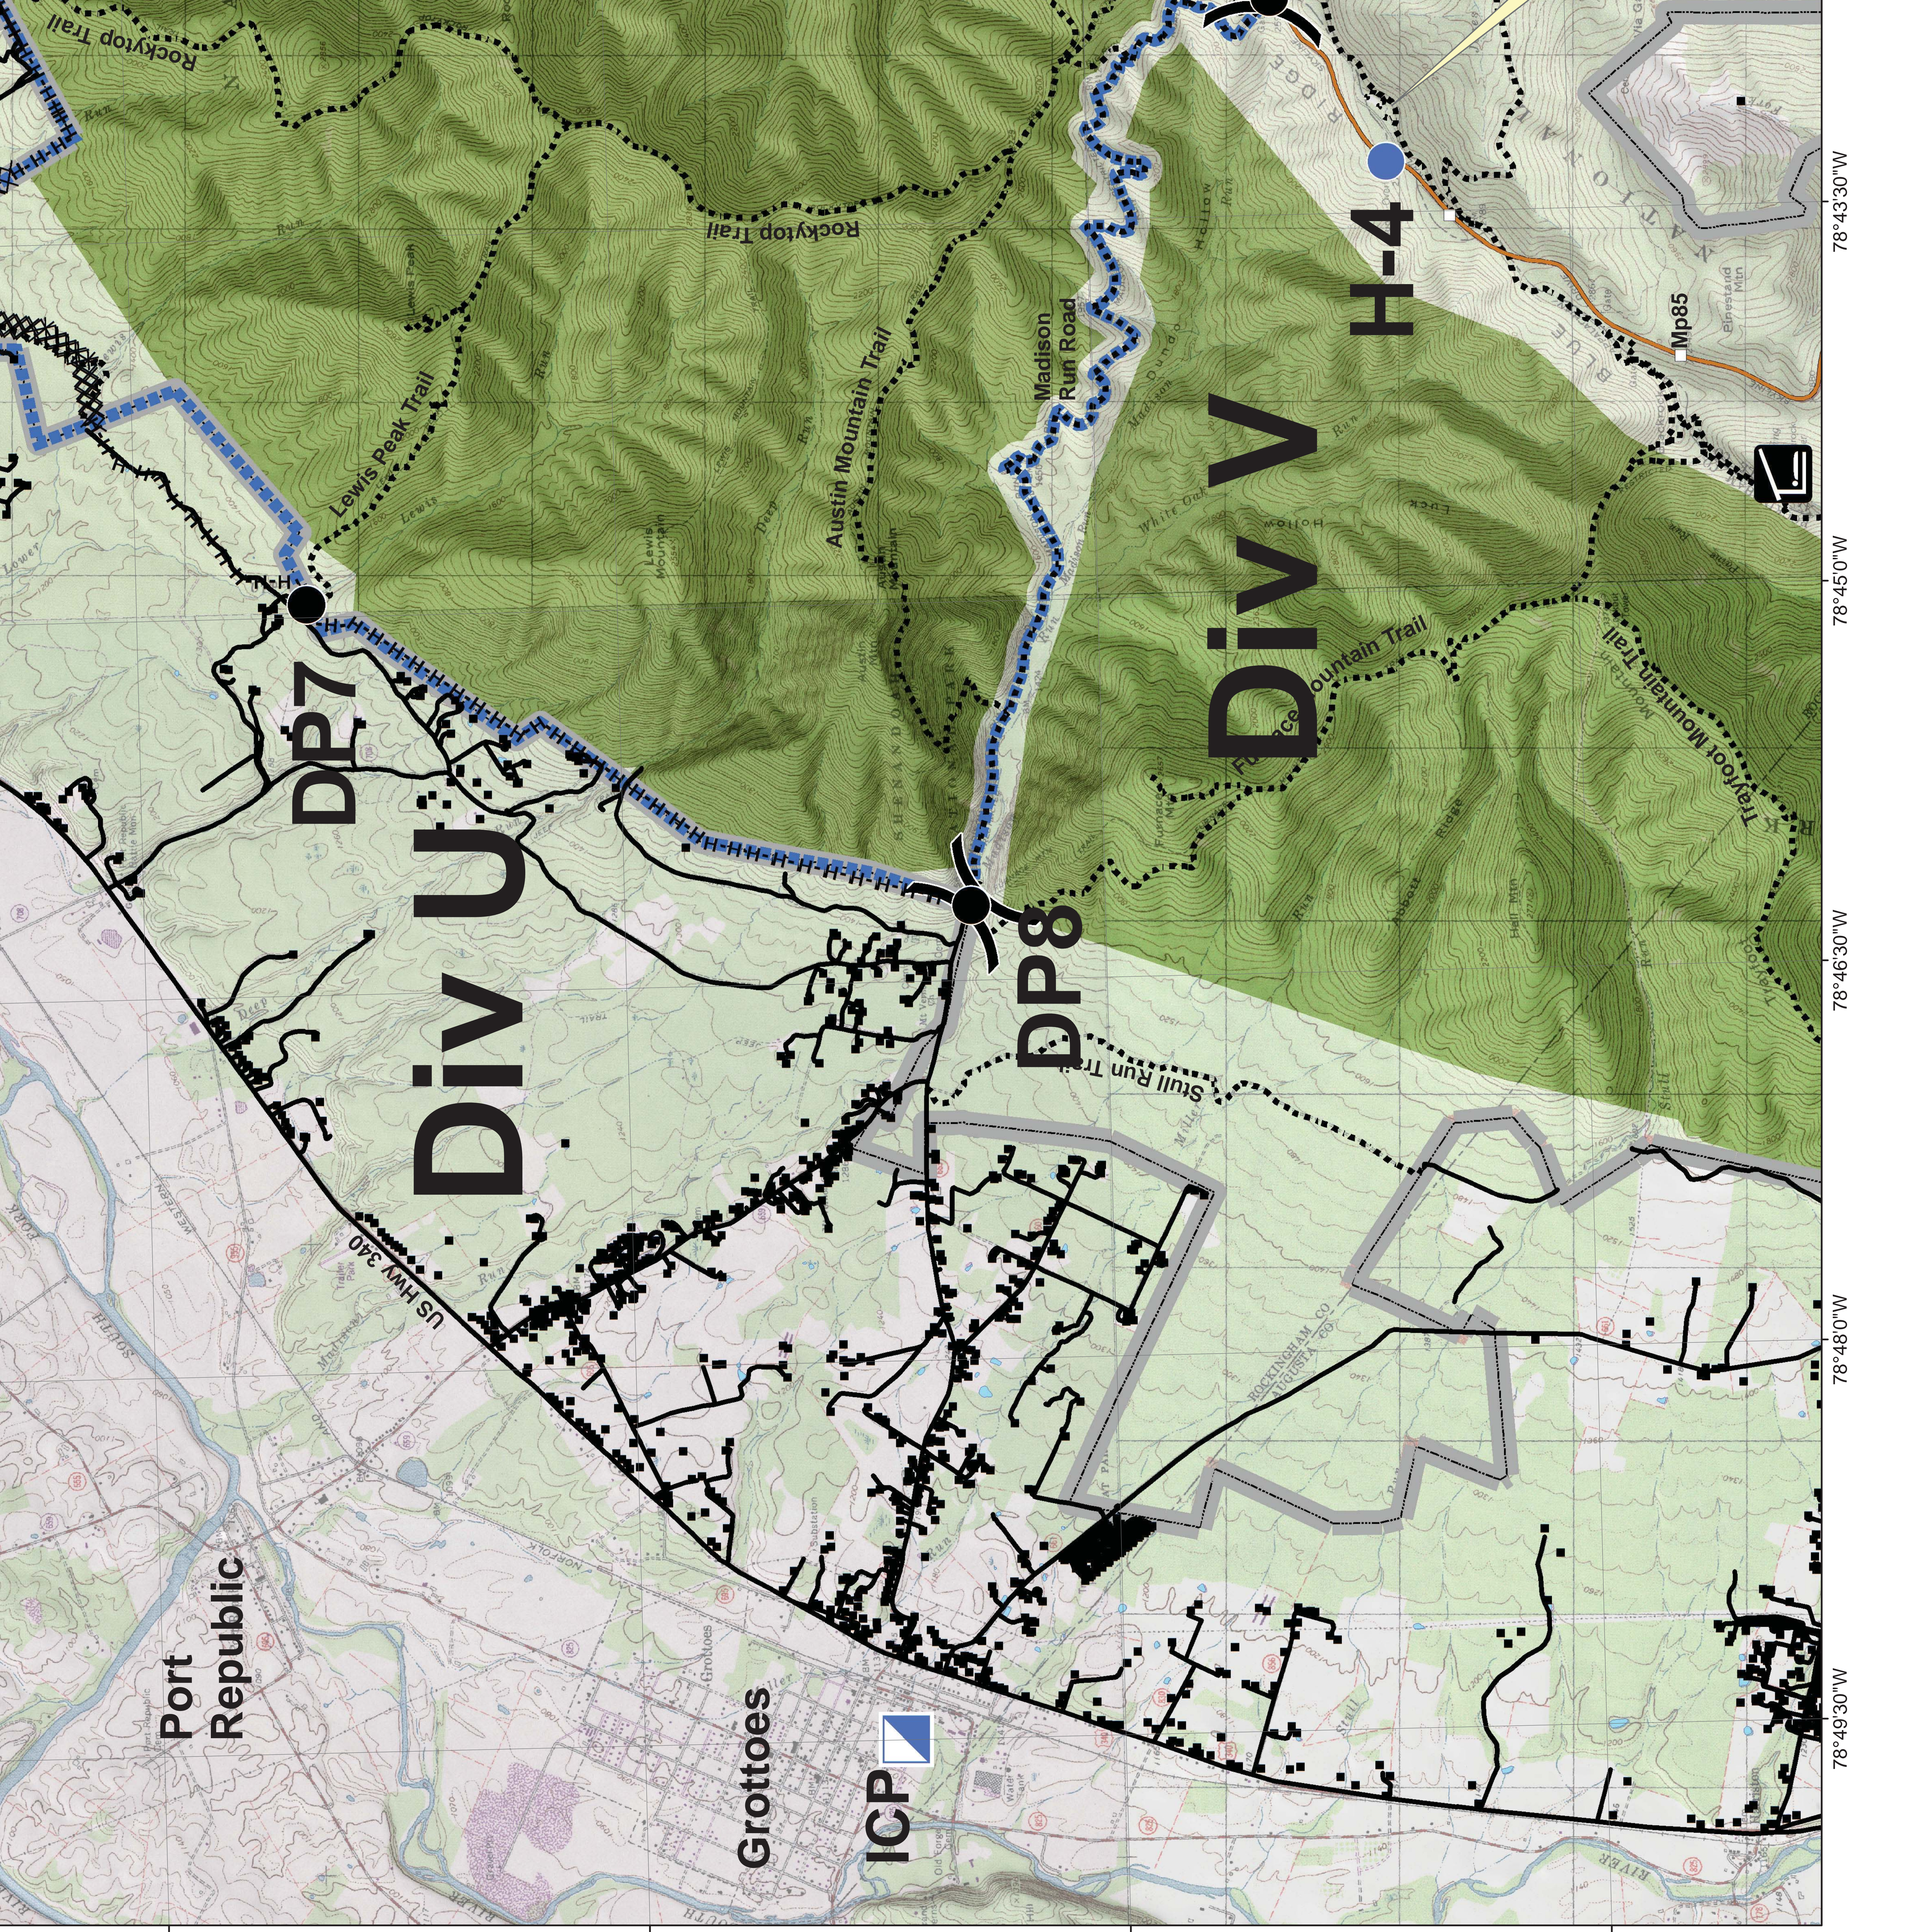

38°18'0"N

38°16'30"N

38°15'0"N

38°13'30"N

78°49'30"W

78°48'0"W

78°46'30"W

78°45'0"W

78°43'30"W

Port Republic

Grottoes

ICP

DP7

DP8

H-4

DIVU

DIVV

BLAINE RIVER

ROCKINGHAM CO
STURGEON RD

US HWY 340

MADISON RUN ROAD

Rockytop Trail

Austin Mountain Trail

Lewis Peak Trail

Ice Mountain Trail

Taylor Mountain Trail

Mp85