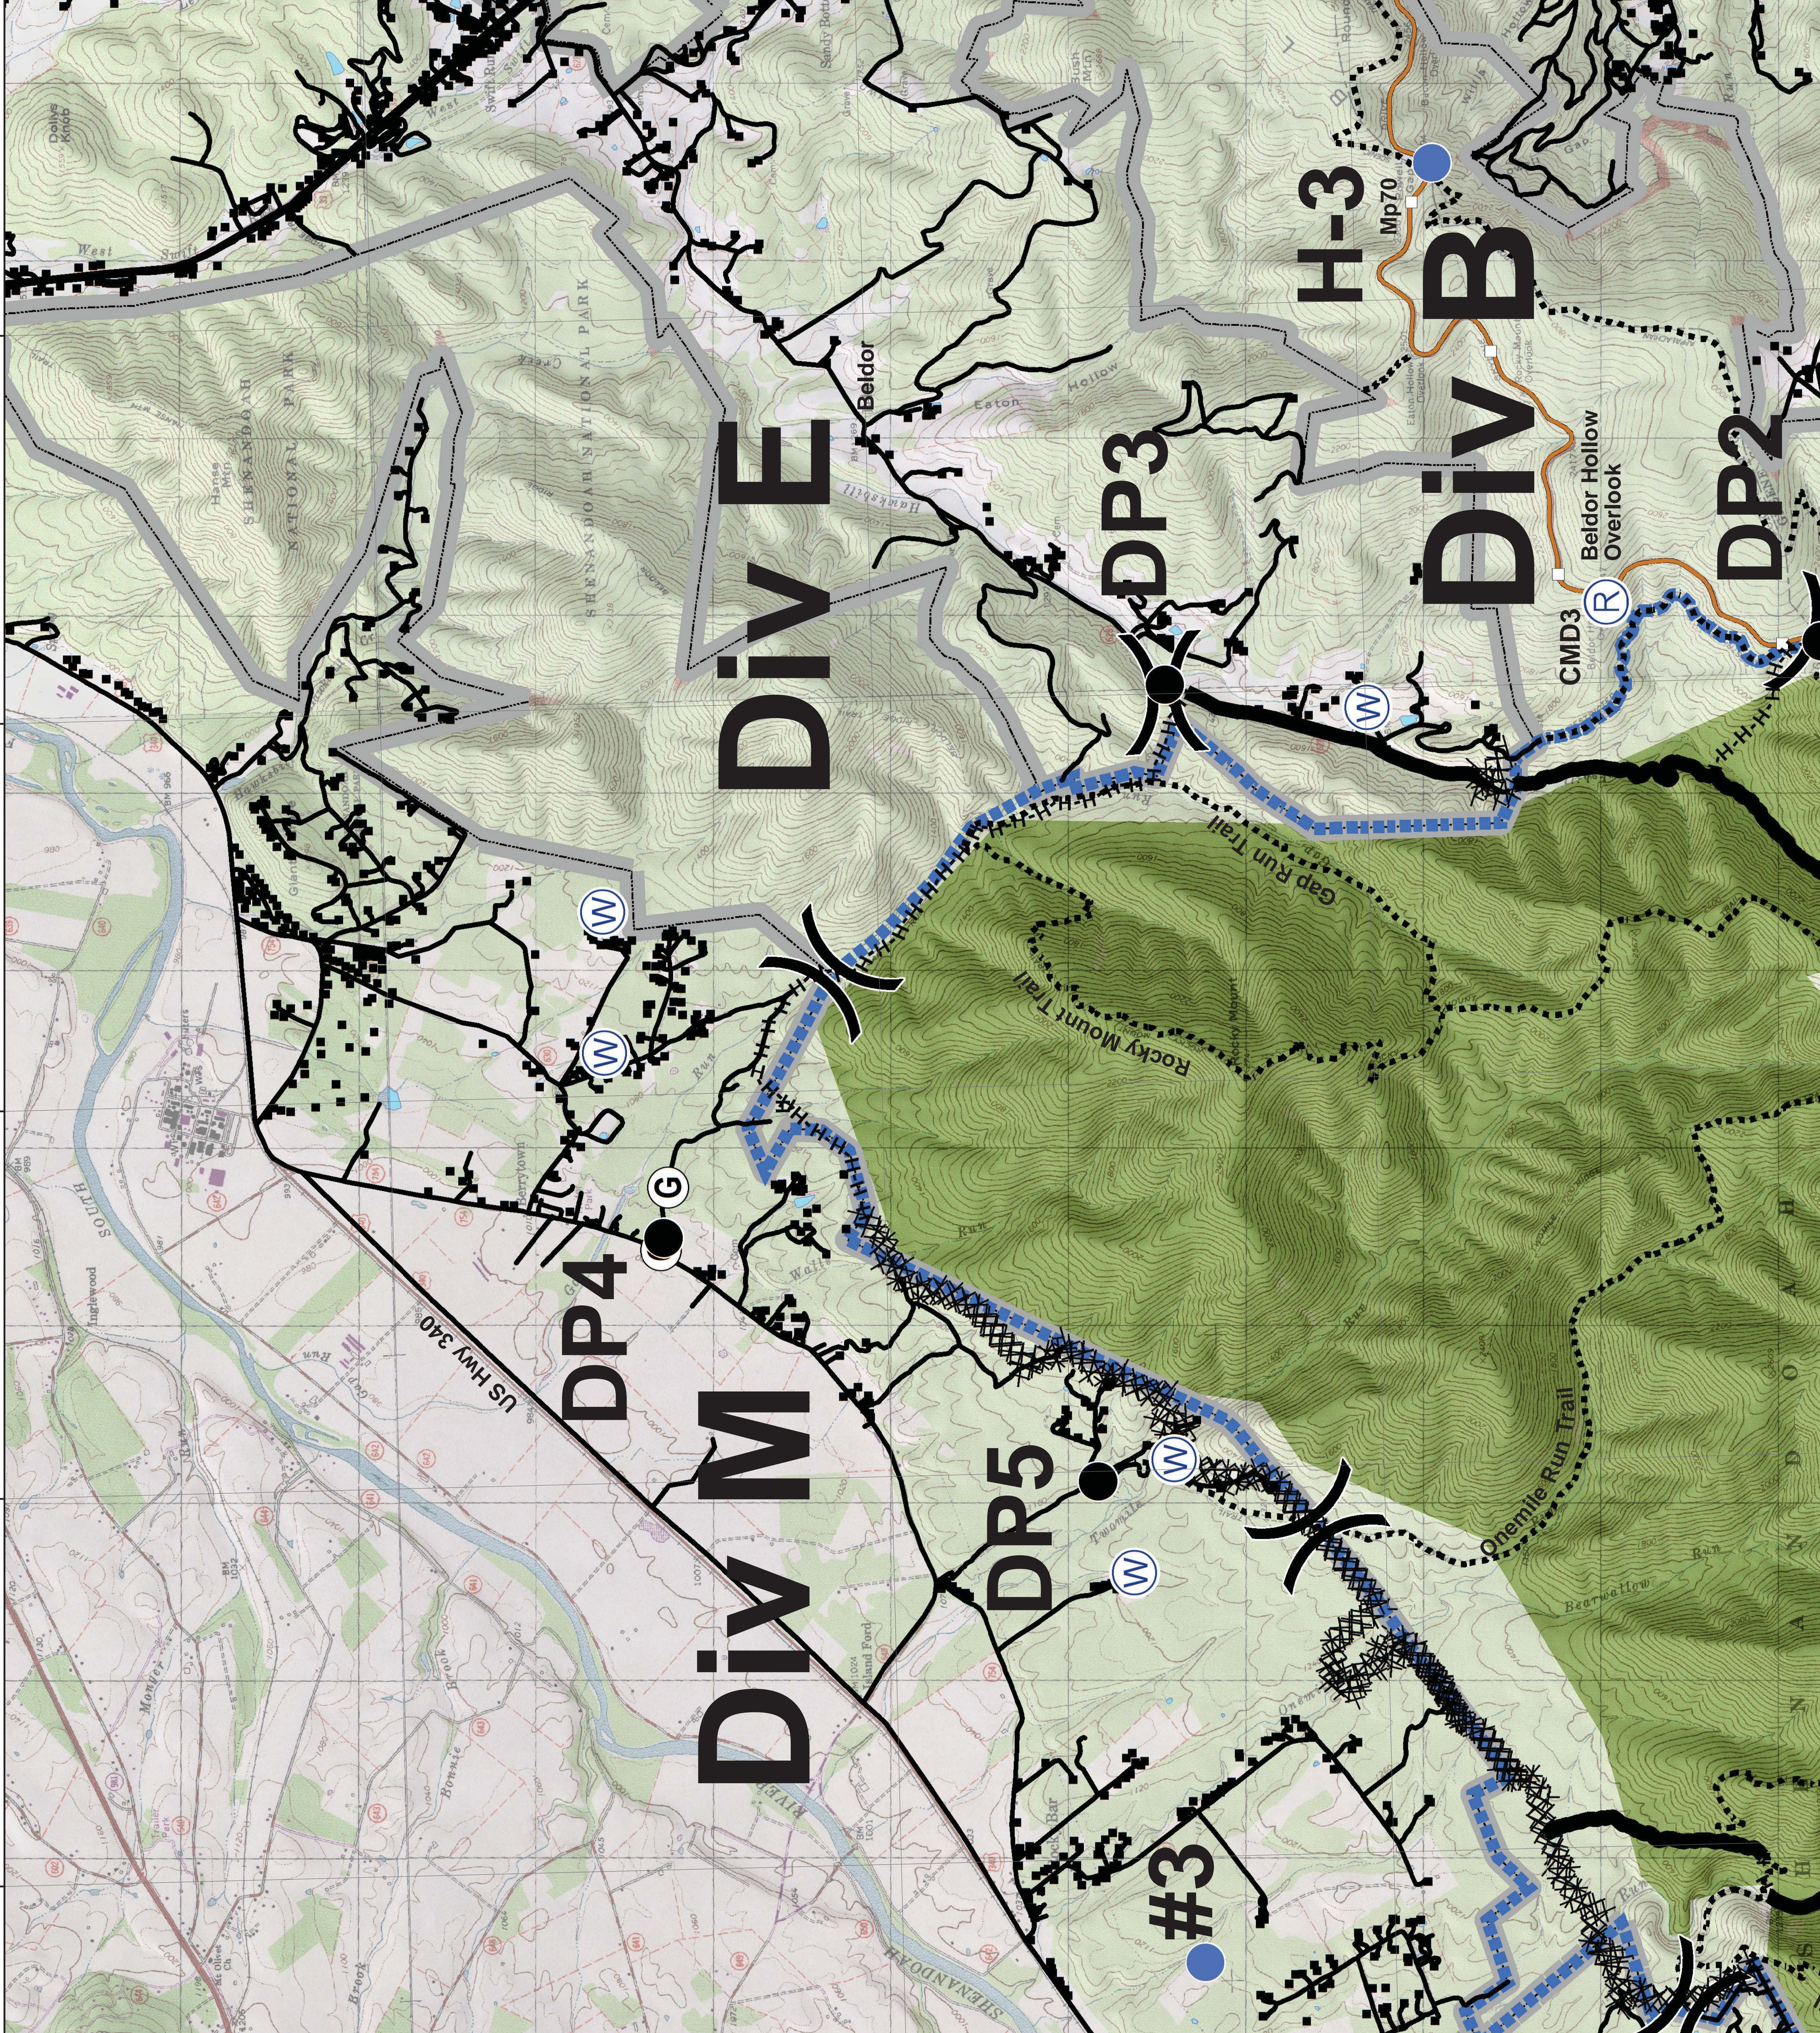

78°42'0"W

78°40'30"W

78°39'0"W

78°37'30"W

78°36'0"W

-38°22'30"N

-38°21'0"N

-38°19'30"N

DIVE

DIV B

DIV M

DP3

DP4

DP5

H-3

#3

DP2

Beldor Overlook

CMD3

W

W

W

G

W

W

W

R

Mp70

Beldor

Overlook

Gap Run Trail

Rocky Mount Trail

Onemile Run Trail

Beldor

Overlook

US Hwy 340

US Hwy 70

US Hwy 340

US Hwy 70

US Hwy 340

US Hwy 70

US Hwy 340

US Hwy 70

US Hwy 340

US Hwy 70