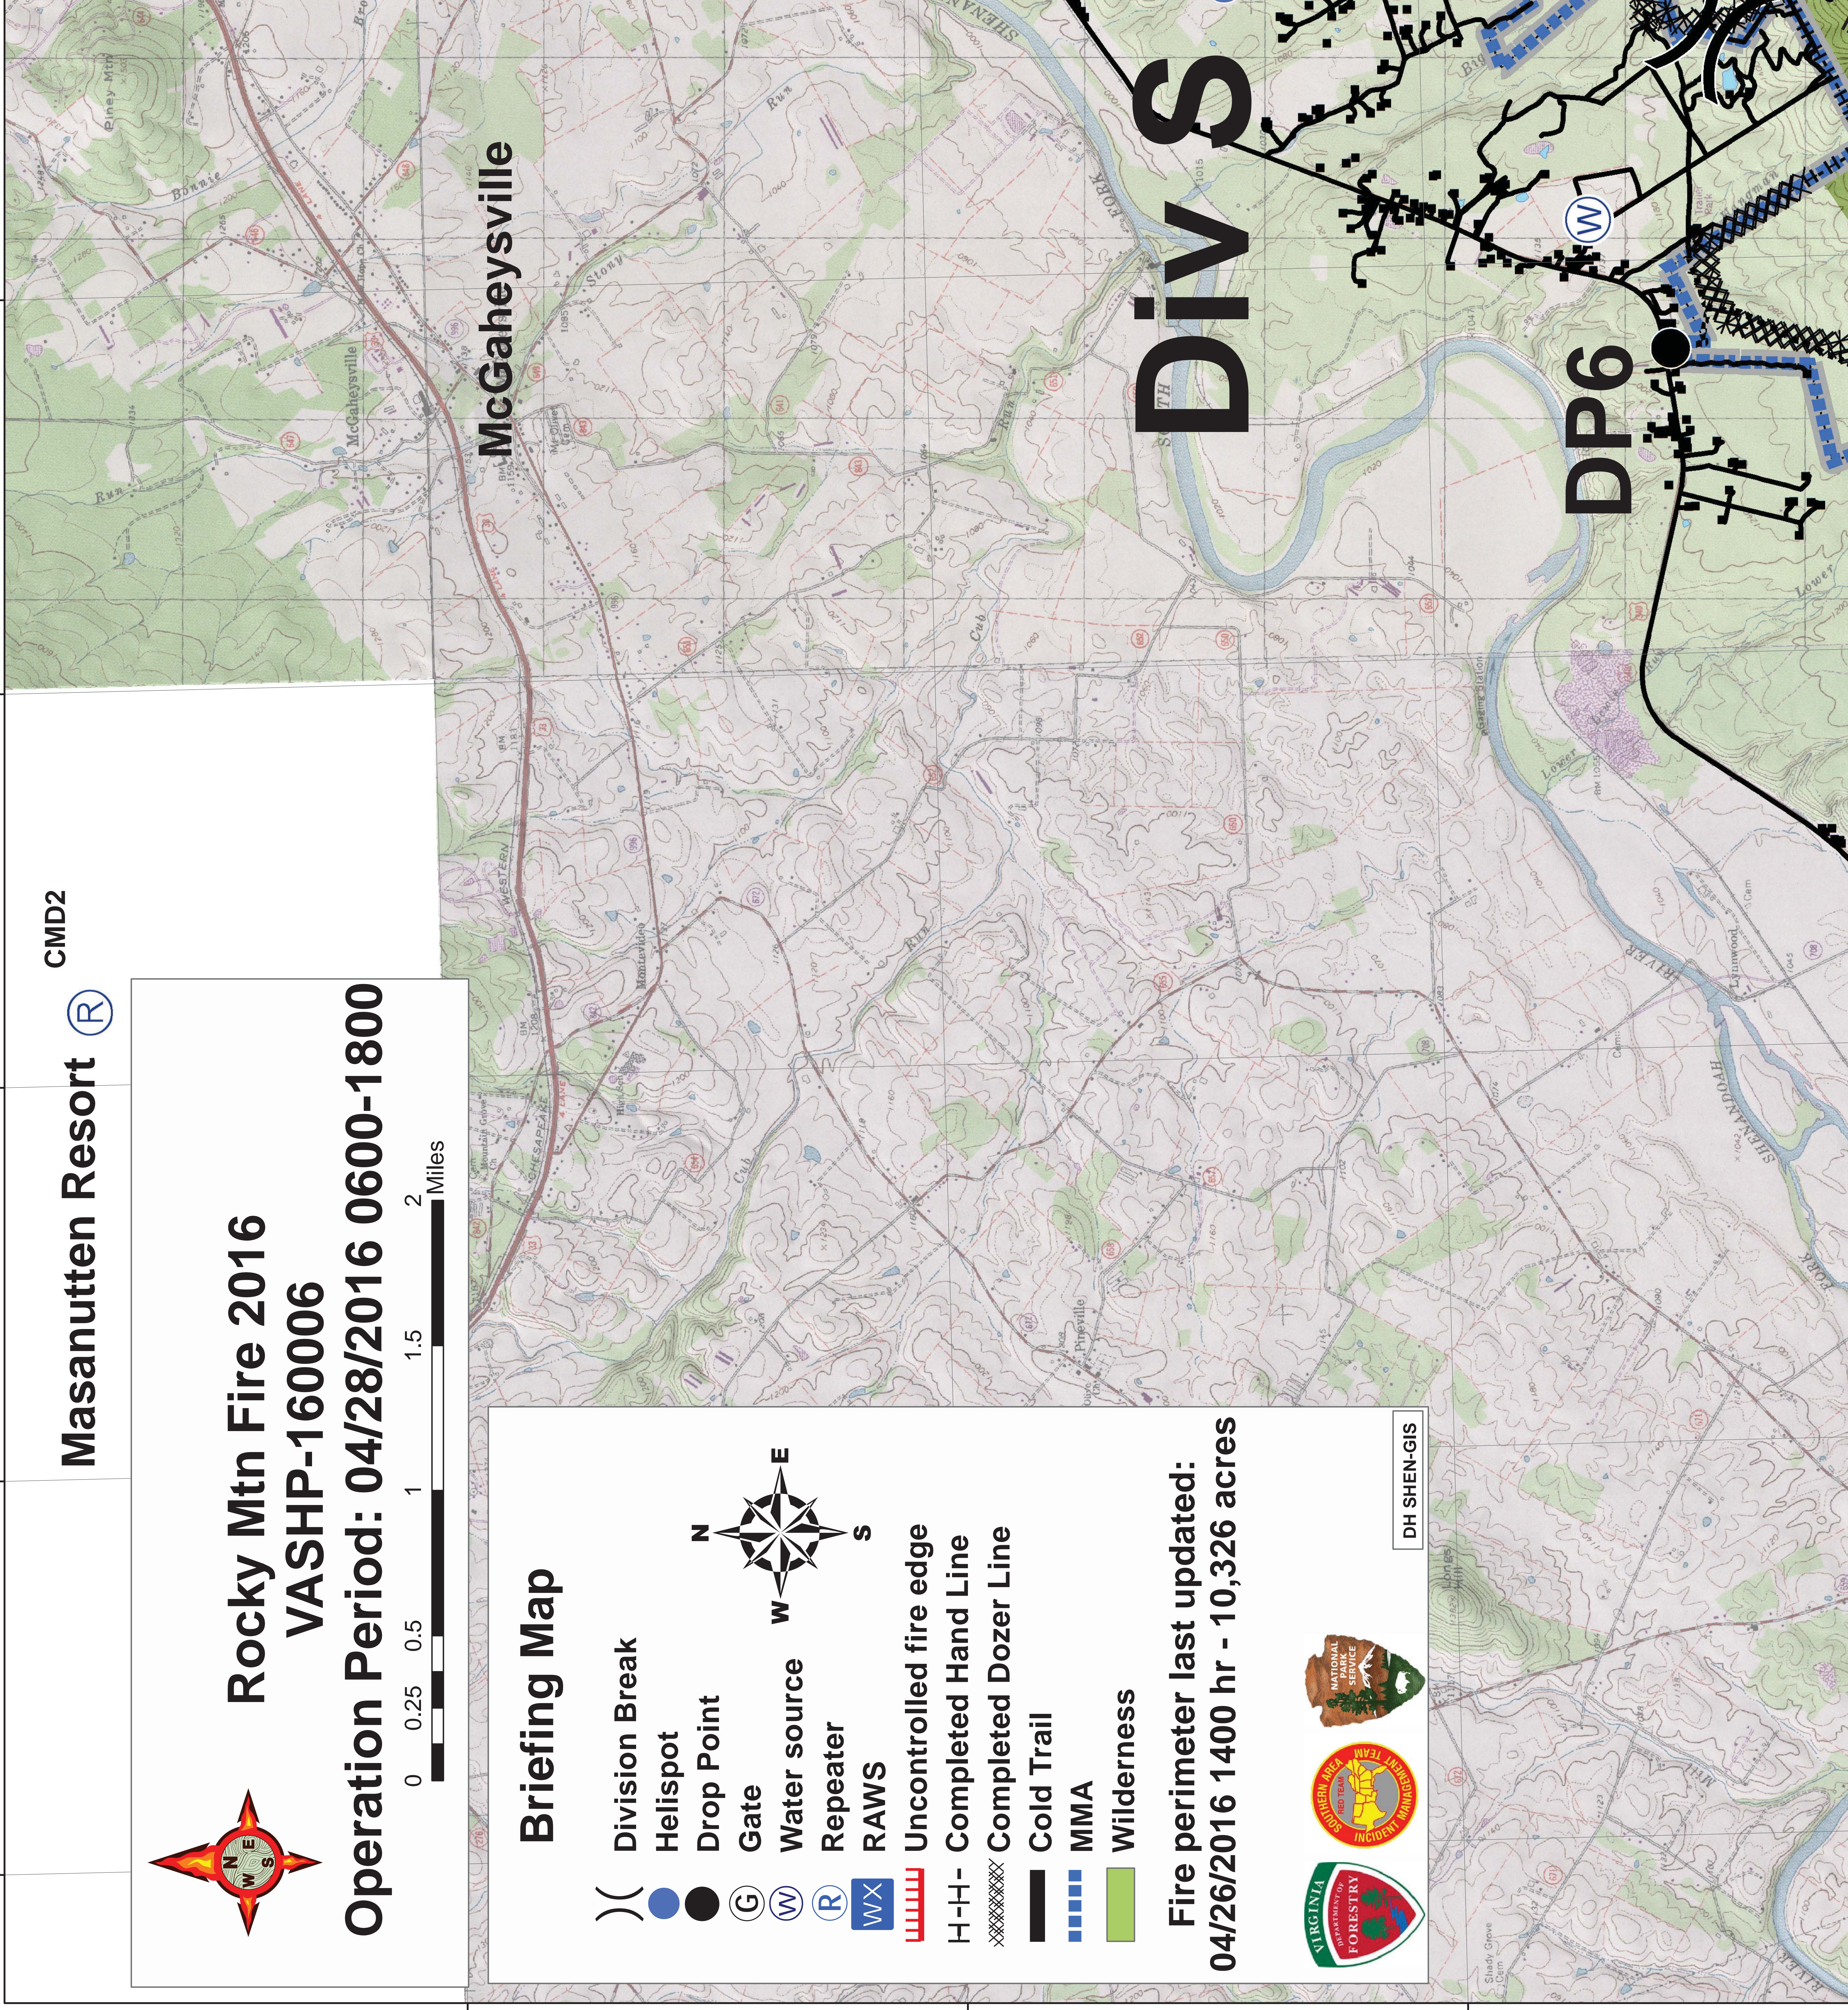

78°49'30"W

78°48'0"W

78°46'30"W

78°45'0"W

78°43'30"W

CMD2

Masanutten Resort (R)

Rocky Mtn Fire 2016
VASHP-160006

Operation Period: 04/28/2016 0600-1800

Briefing Map

- ( ) Division Break
- Helispot
- Drop Point
- ⊖ Gate
- ⊖ Water source
- ⊖ Repeater
- ⊖ RAWs
- Uncontrolled fire edge
- H-H- Completed Hand Line
- Completed Dozer Line
- Cold Trail
- MMA
- Wilderness

Fire perimeter last updated:
04/26/2016 1400 hr - 10,326 acres

DH SHEN-GIS

38°22'30"N

38°21'0"N

38°19'30"N

DIVISIONS

DP6

McGaheysville