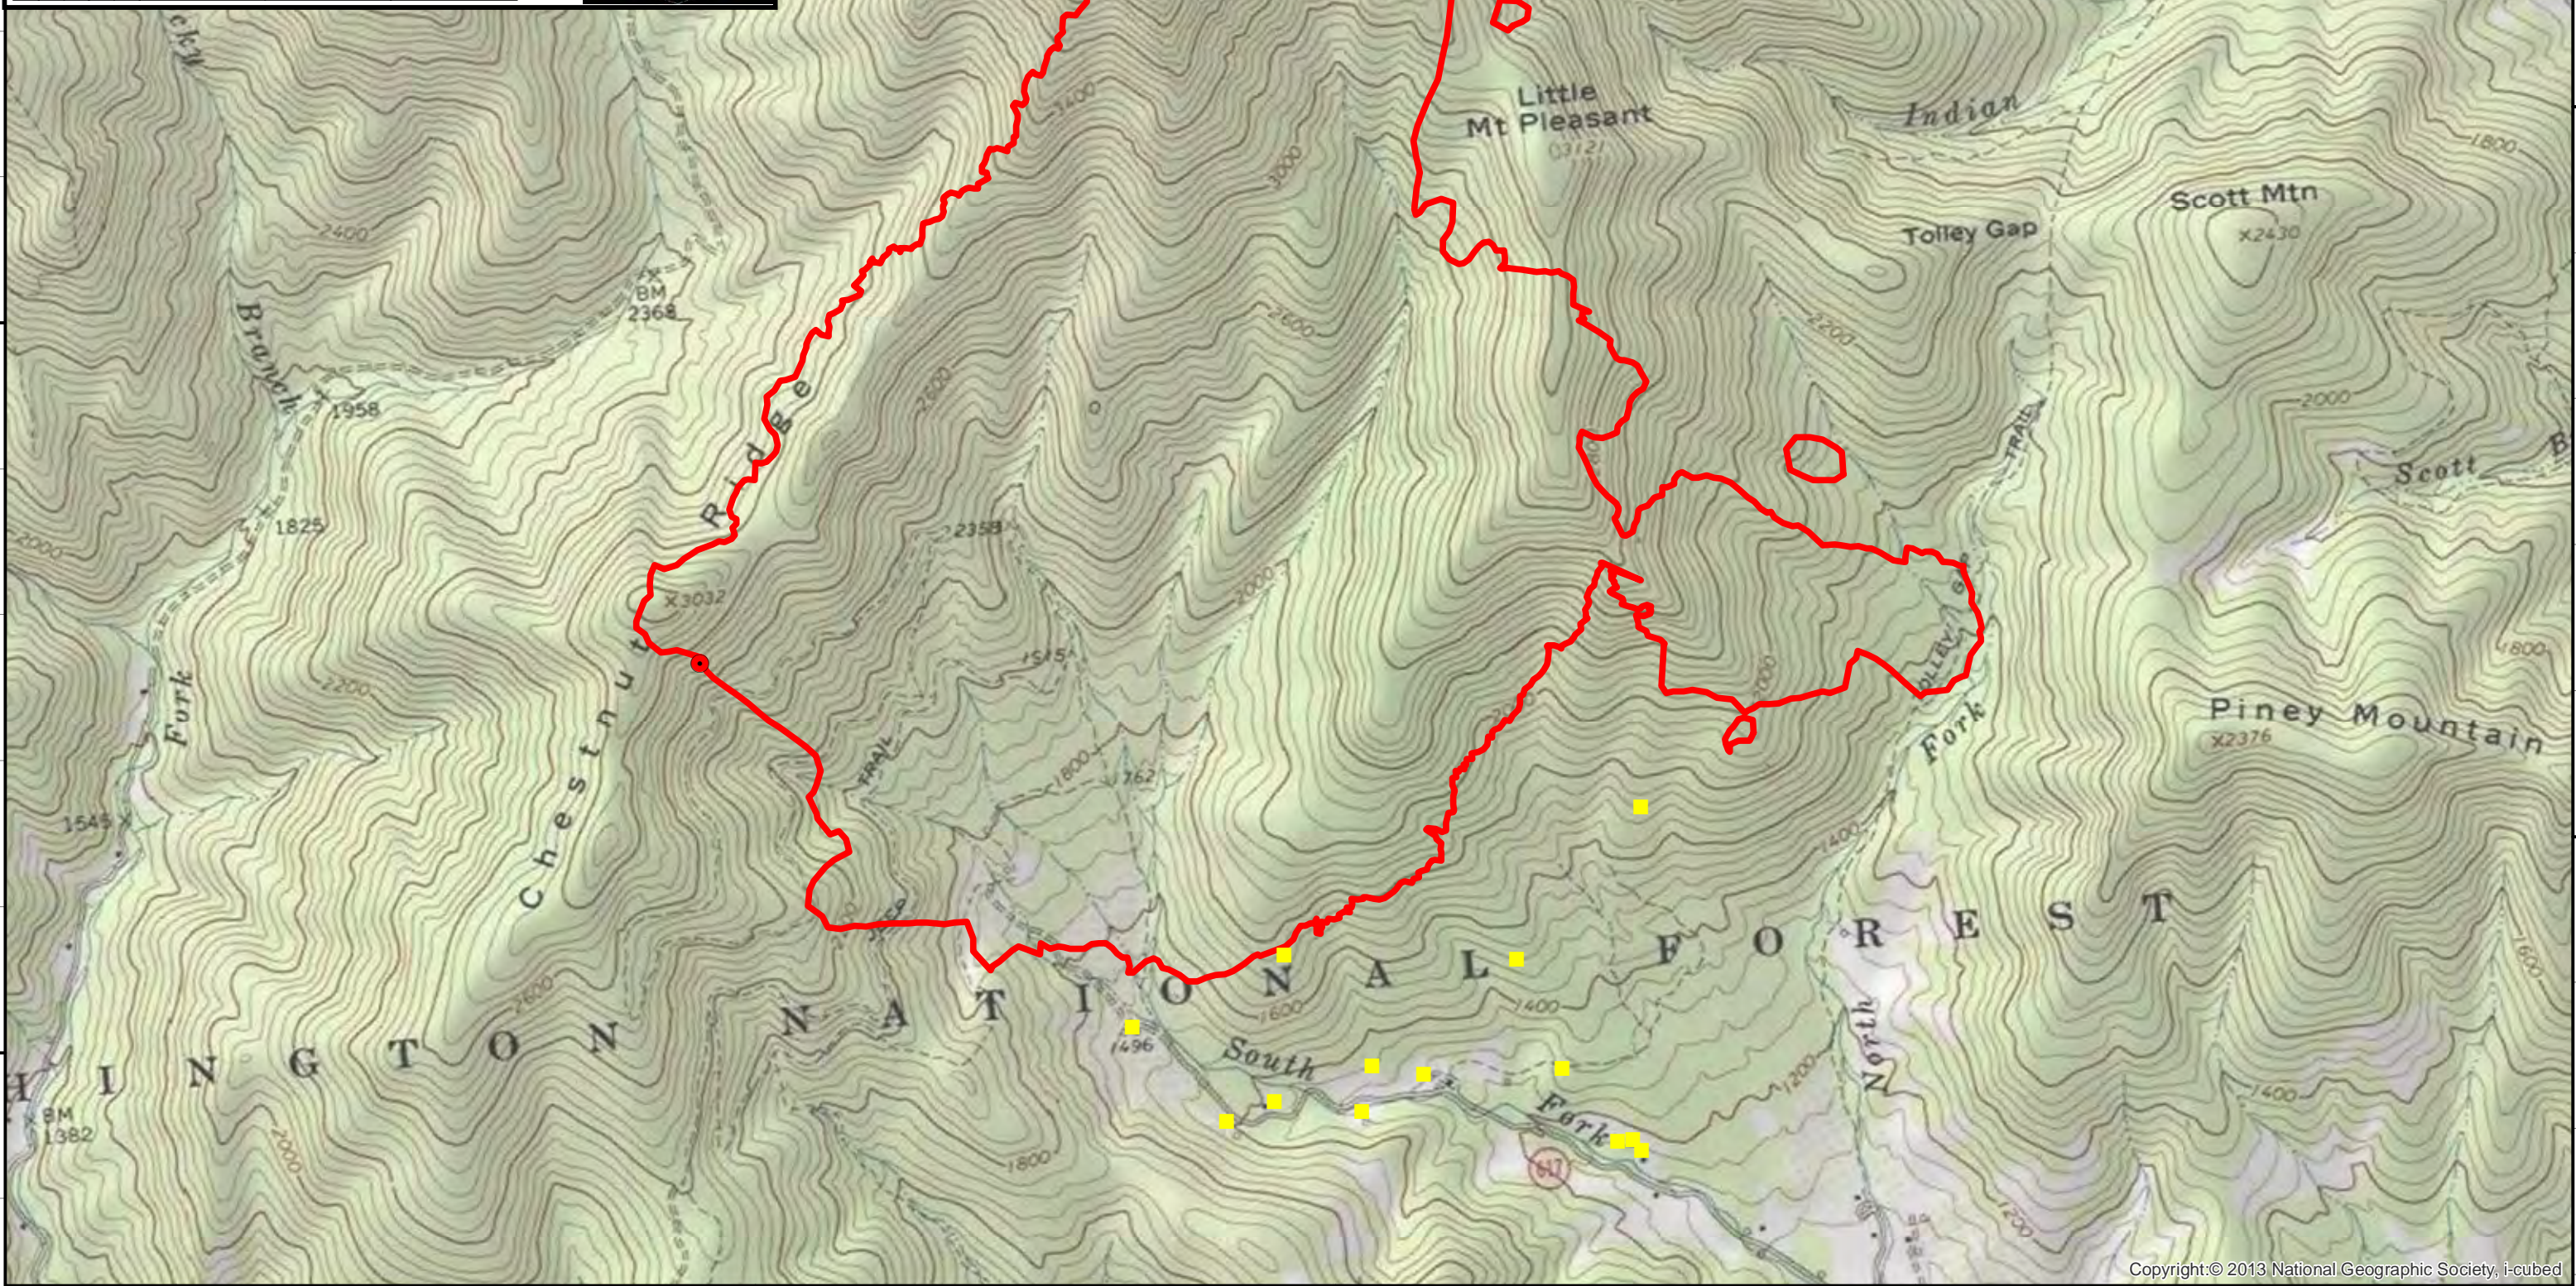

79°12'W 79°11'W 79°10'W 79°9'W 79°8'W

Mount Pleasant MMA Map
Map Date: 11/21/2016
Imagery Date: 11/20/2016
Imagery Time: 1700 EDT
IR Interpreted Acres: 1,191 acres

- Isolated Heat Sources
- Structures
- Heat Perimeter

NAD 1983 UTM Zone 16N

37°44'N

37°43'N

37°44'N

37°43'N

79°12'W 79°11'W 79°10'W 79°9'W 79°8'W