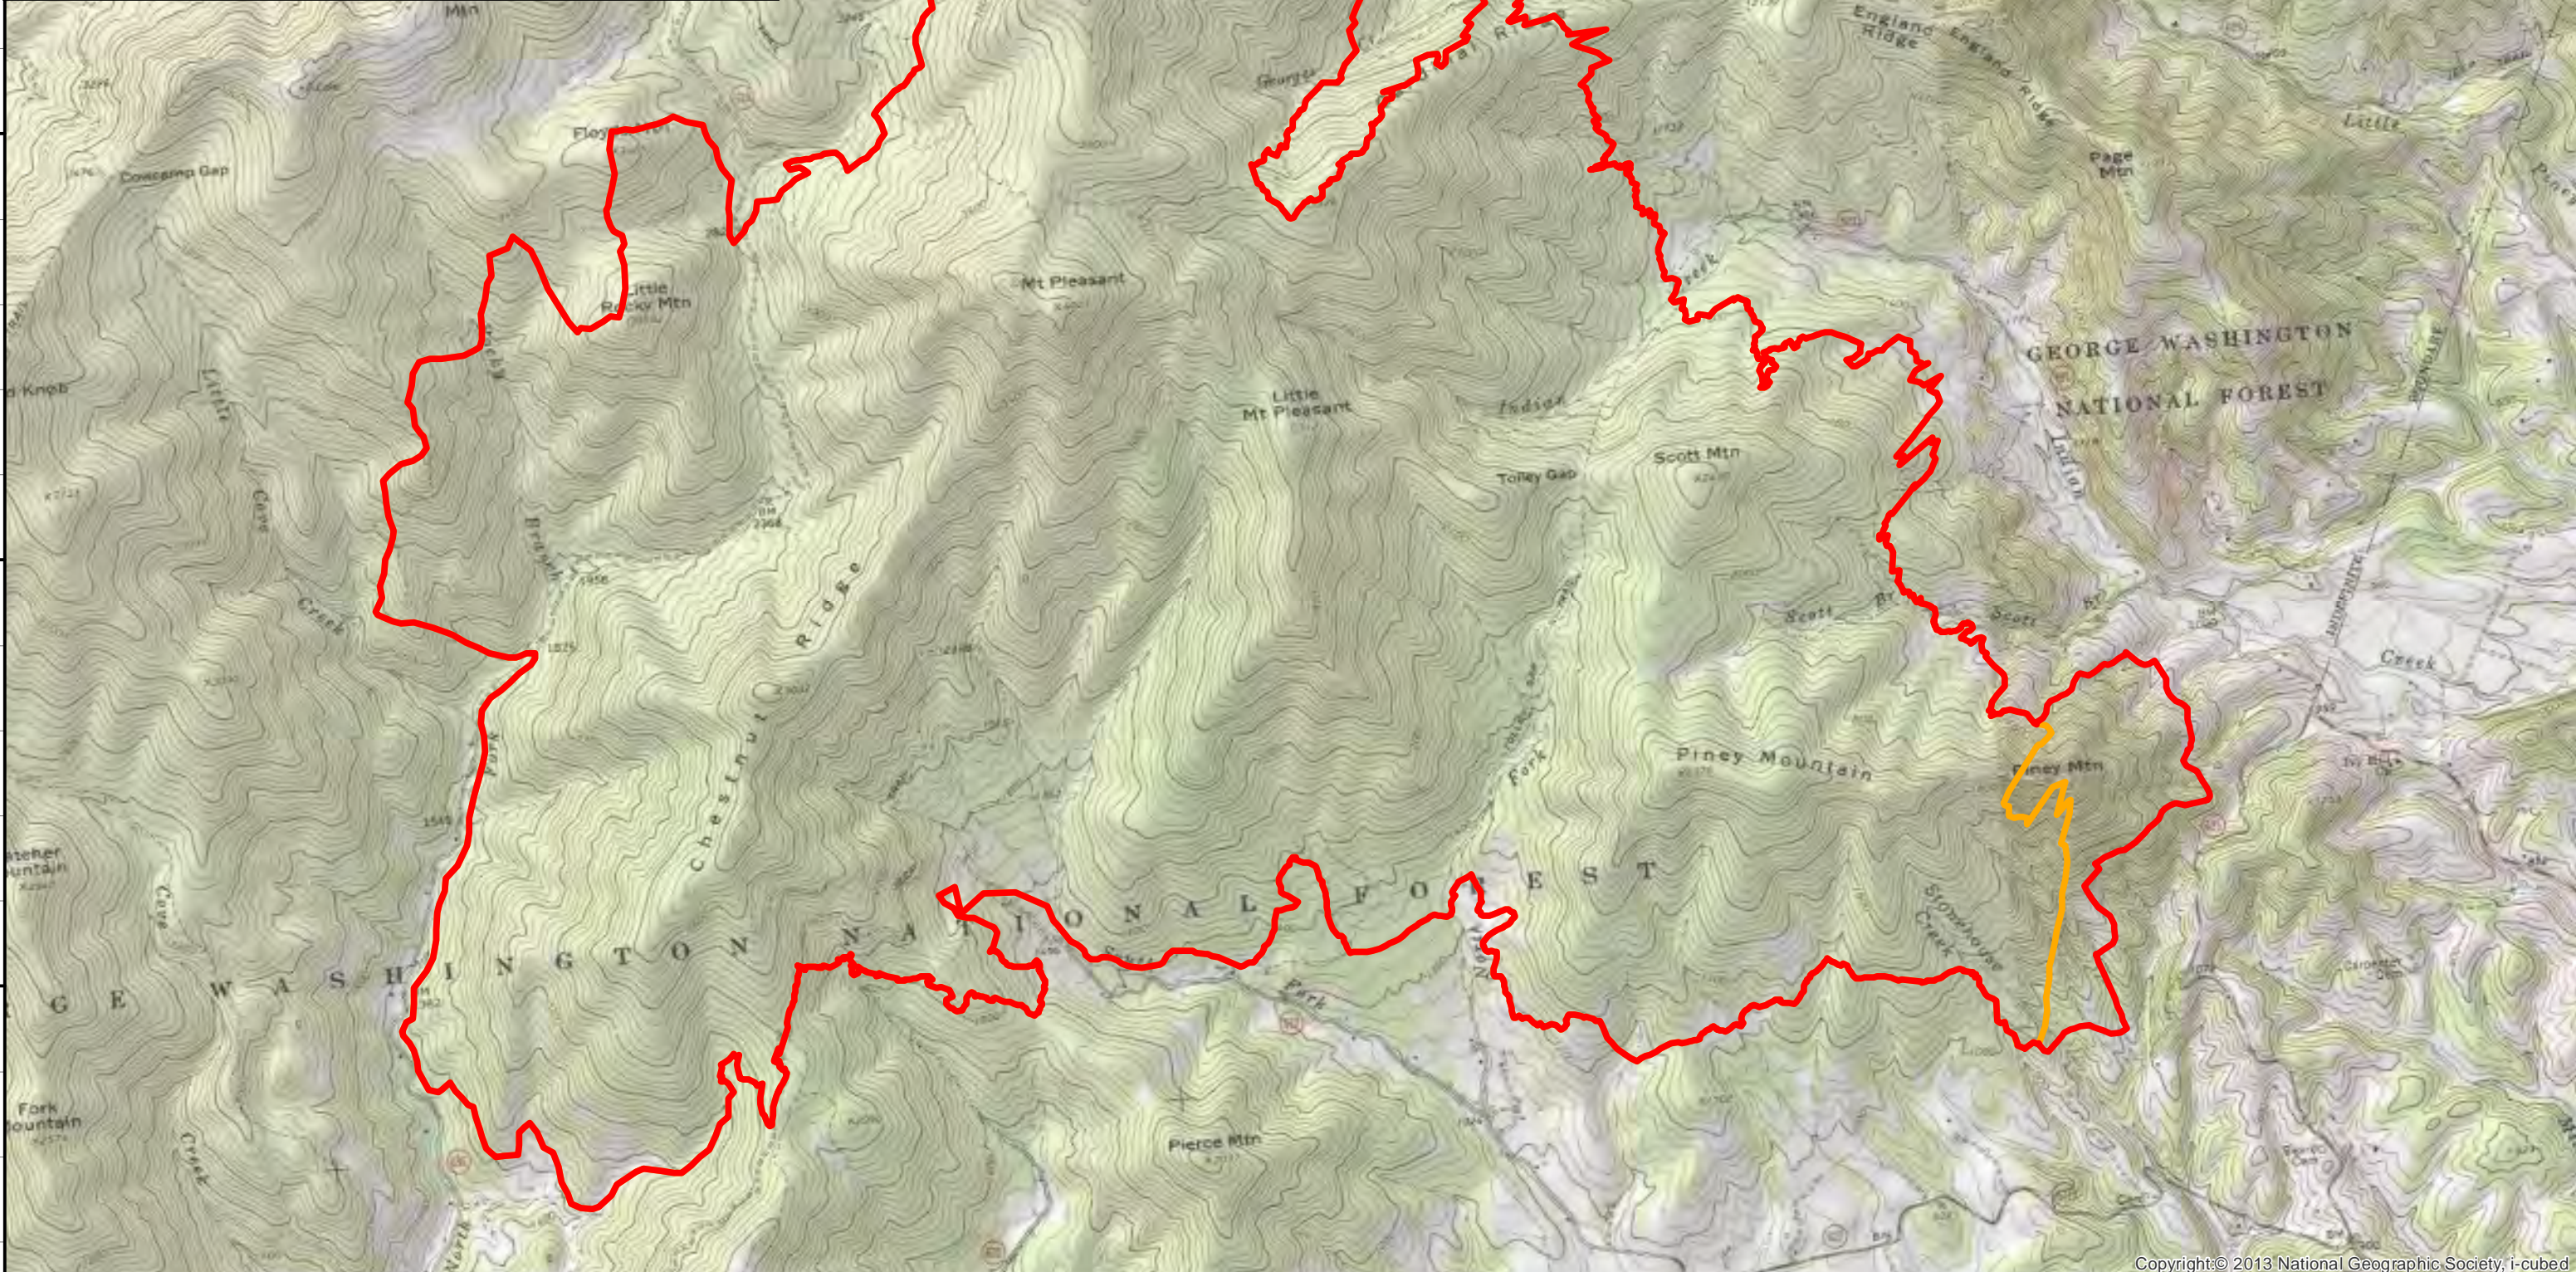

79°13'W 79°12'W 79°11'W 79°10'W 79°9'W 79°8'W 79°7'W 79°6'W

Mount Pleasant MMA Map
Map Date: 11/24/2016
Imagery Date: 11/24/2016
Imagery Time: 1300 EDT
IR Interpreted Acres: 6,700 acres

-  Heat Perimeter 11/24/2016 @ 1300
-  Heat Perimeter 11/23/2016 @ 1200

 NAD 1983 UTM Zone 16N
0 0.1 0.2 0.4 0.6 0.8 1 1.2 1.4 Miles

79°13'W 79°12'W 79°11'W 79°10'W 79°9'W 79°8'W 79°7'W 79°6'W