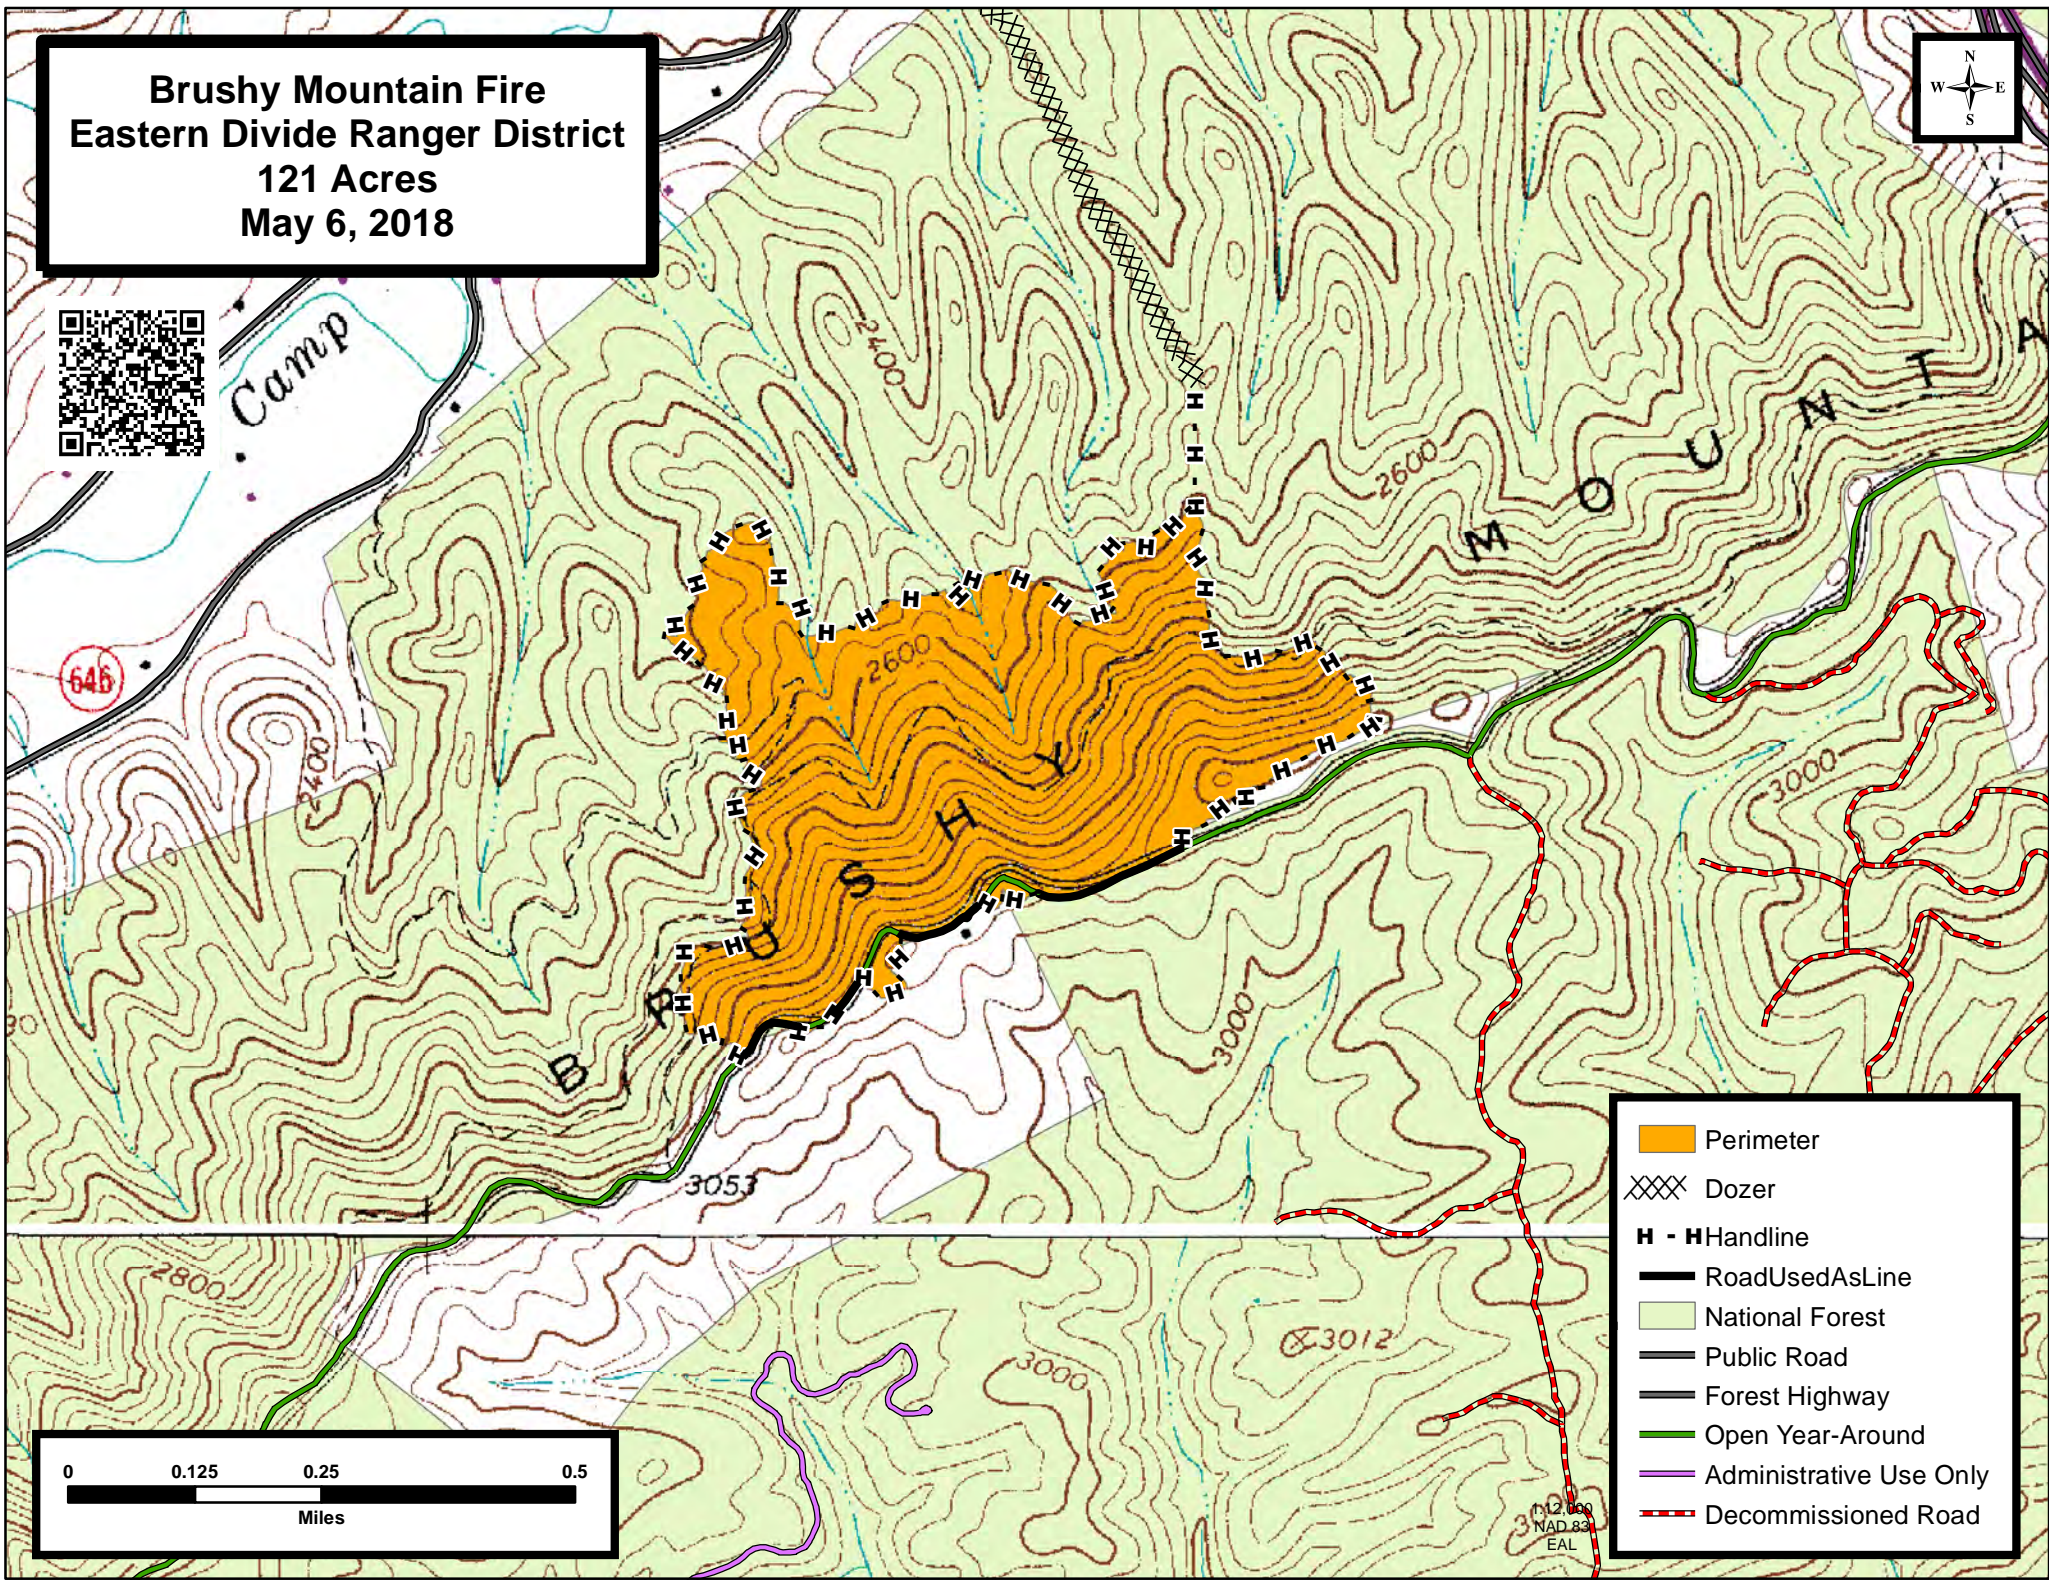

Brushy Mountain Fire
Eastern Divide Ranger District
121 Acres
May 6, 2018

- Perimeter
- Dozer
- Handline
- Road Used As Line
- National Forest
- Public Road
- Forest Highway
- Open Year-Around
- Administrative Use Only
- Decommissioned Road

3012
NAD 83
EAL