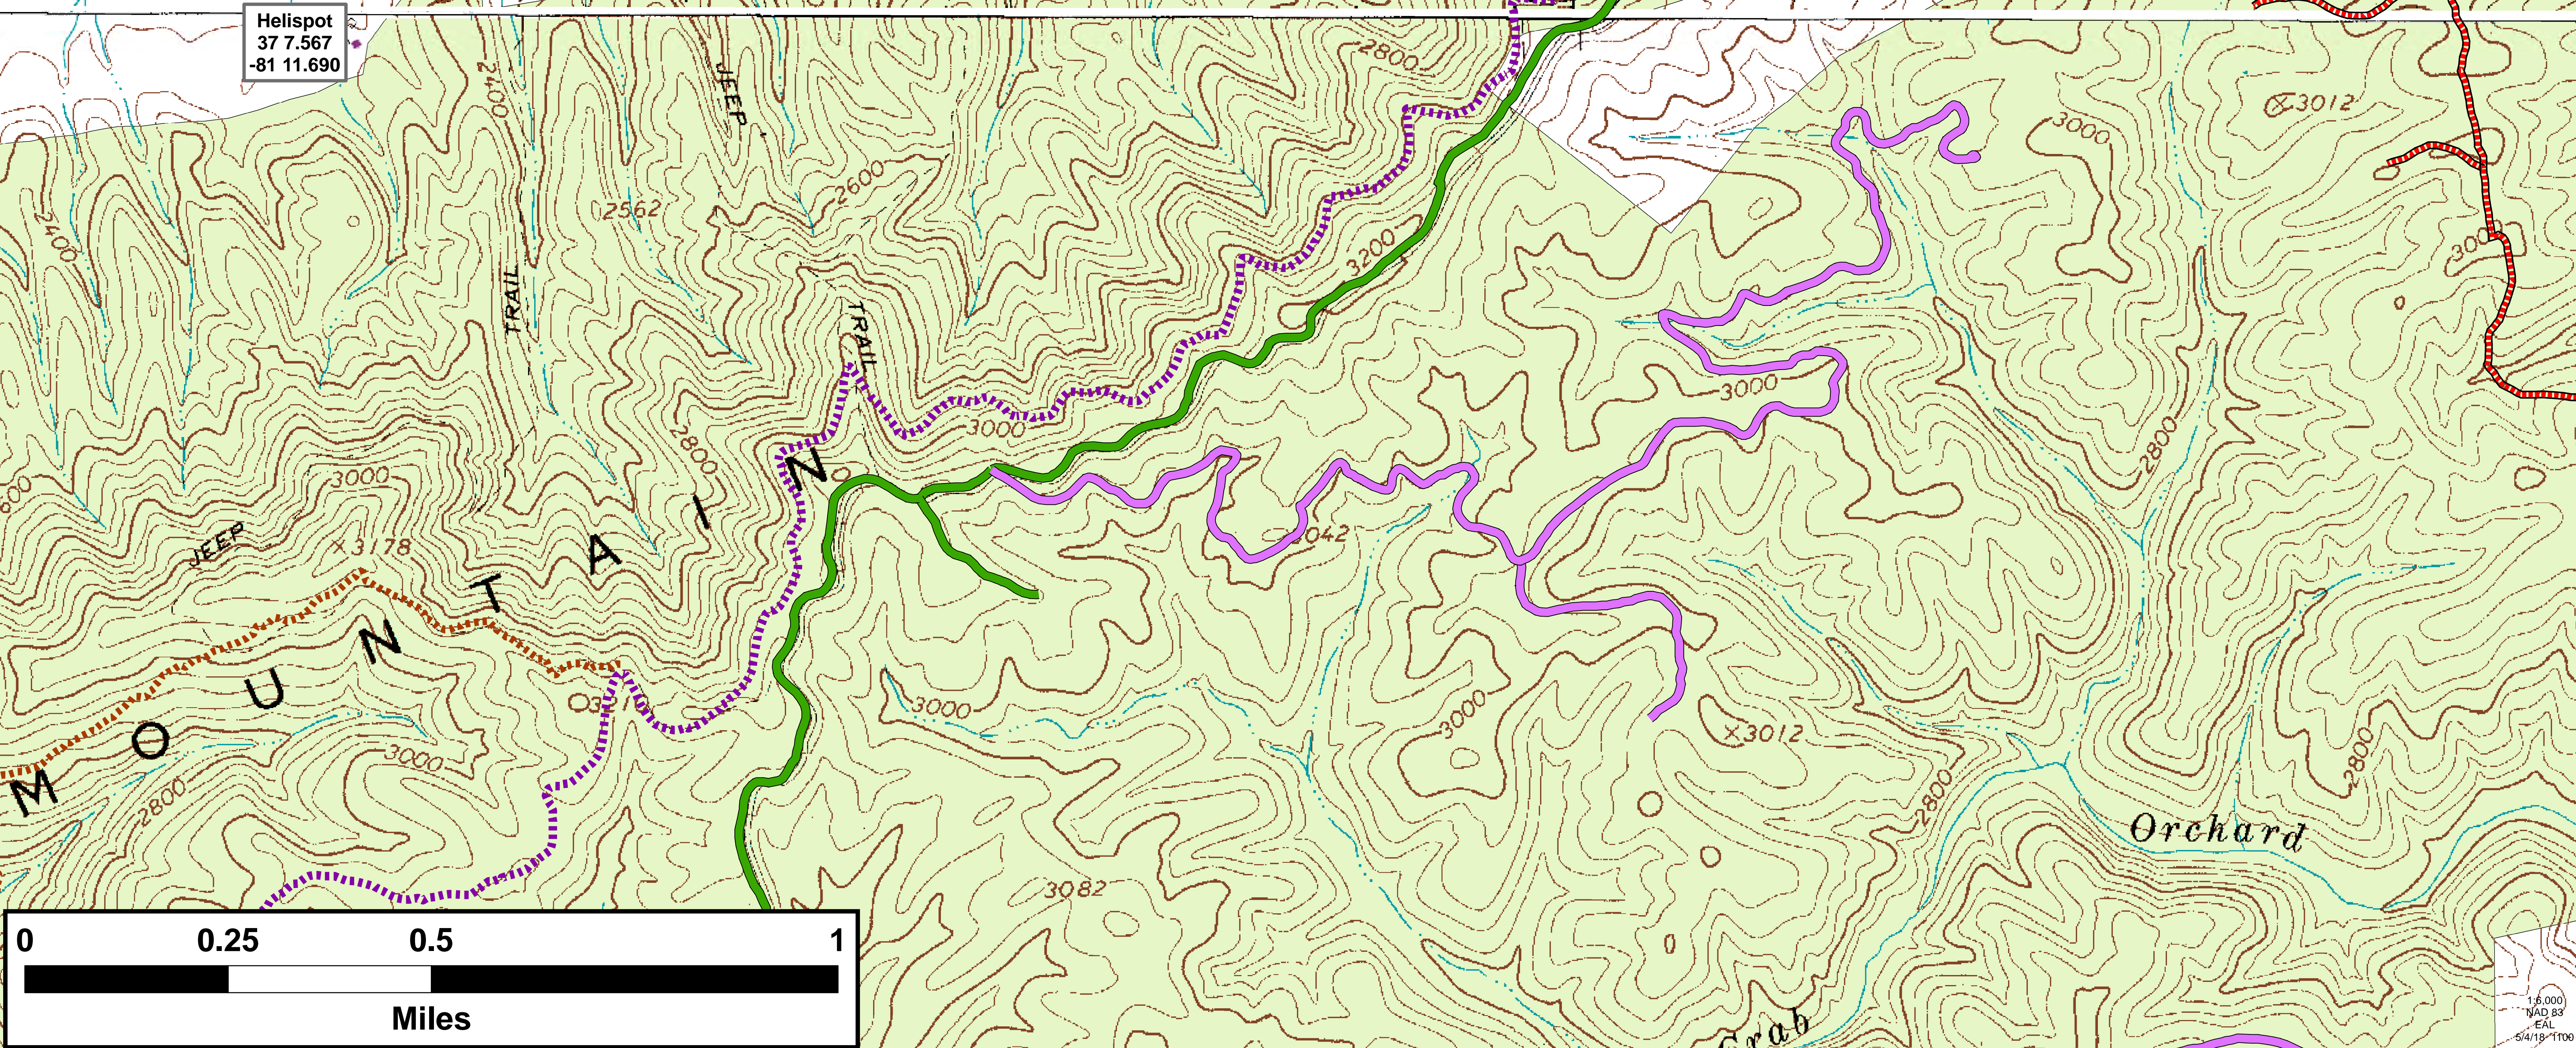

Brushy Mountain Fire
Eastern Divide Ranger District
260 Acres
May 5, 2018

	Perimeter
	Dozerline
	Handline
	DivisionBreak
	Staging
	Helispot
	Appalachian Trail
	National Forest
	Wilderness
	Public Road
	Open Year-Around
	Administrative Use Only (Vehicles)
	Decommissioned Road
	Private

1:6,000
 NAD 83
 5/4/18-1/18