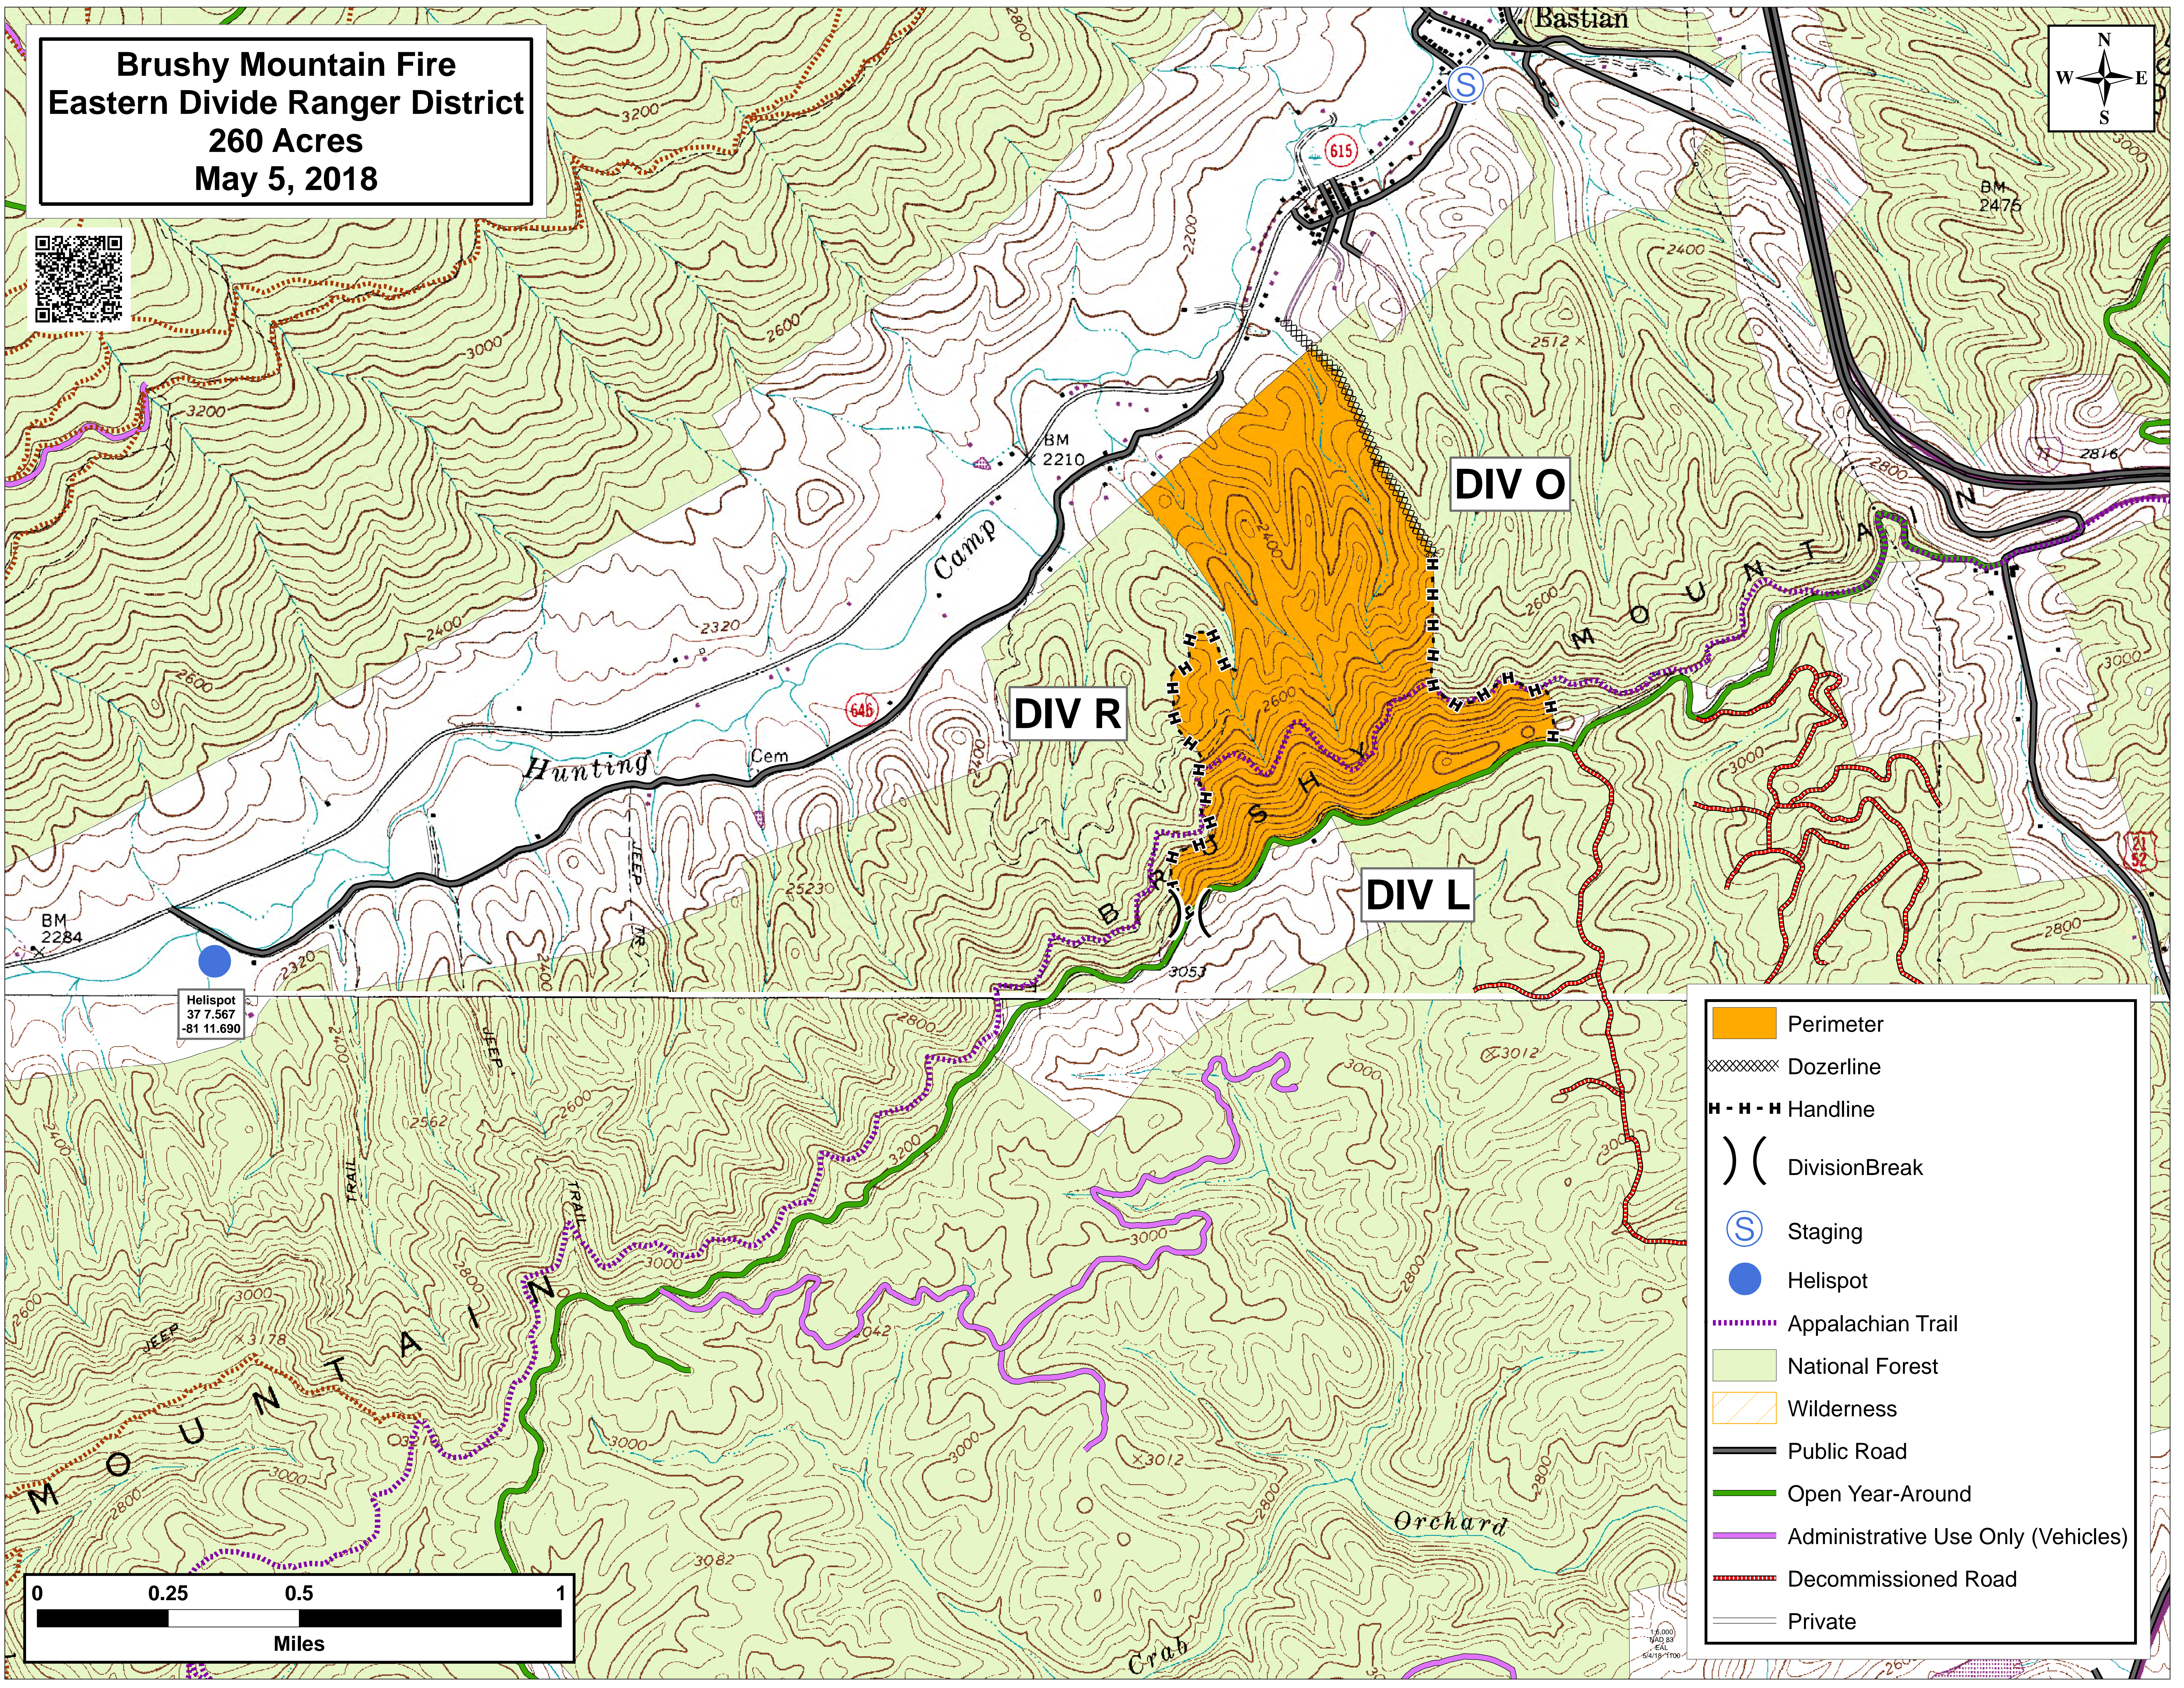

Brushy Mountain Fire
Eastern Divide Ranger District
260 Acres
May 5, 2018

	Perimeter
	Dozerline
	Handline
	DivisionBreak
	Staging
	Helispot
	Appalachian Trail
	National Forest
	Wilderness
	Public Road
	Open Year-Around
	Administrative Use Only (Vehicles)
	Decommissioned Road
	Private

1:6,000
 NAD 83
 5/4/18-1/18