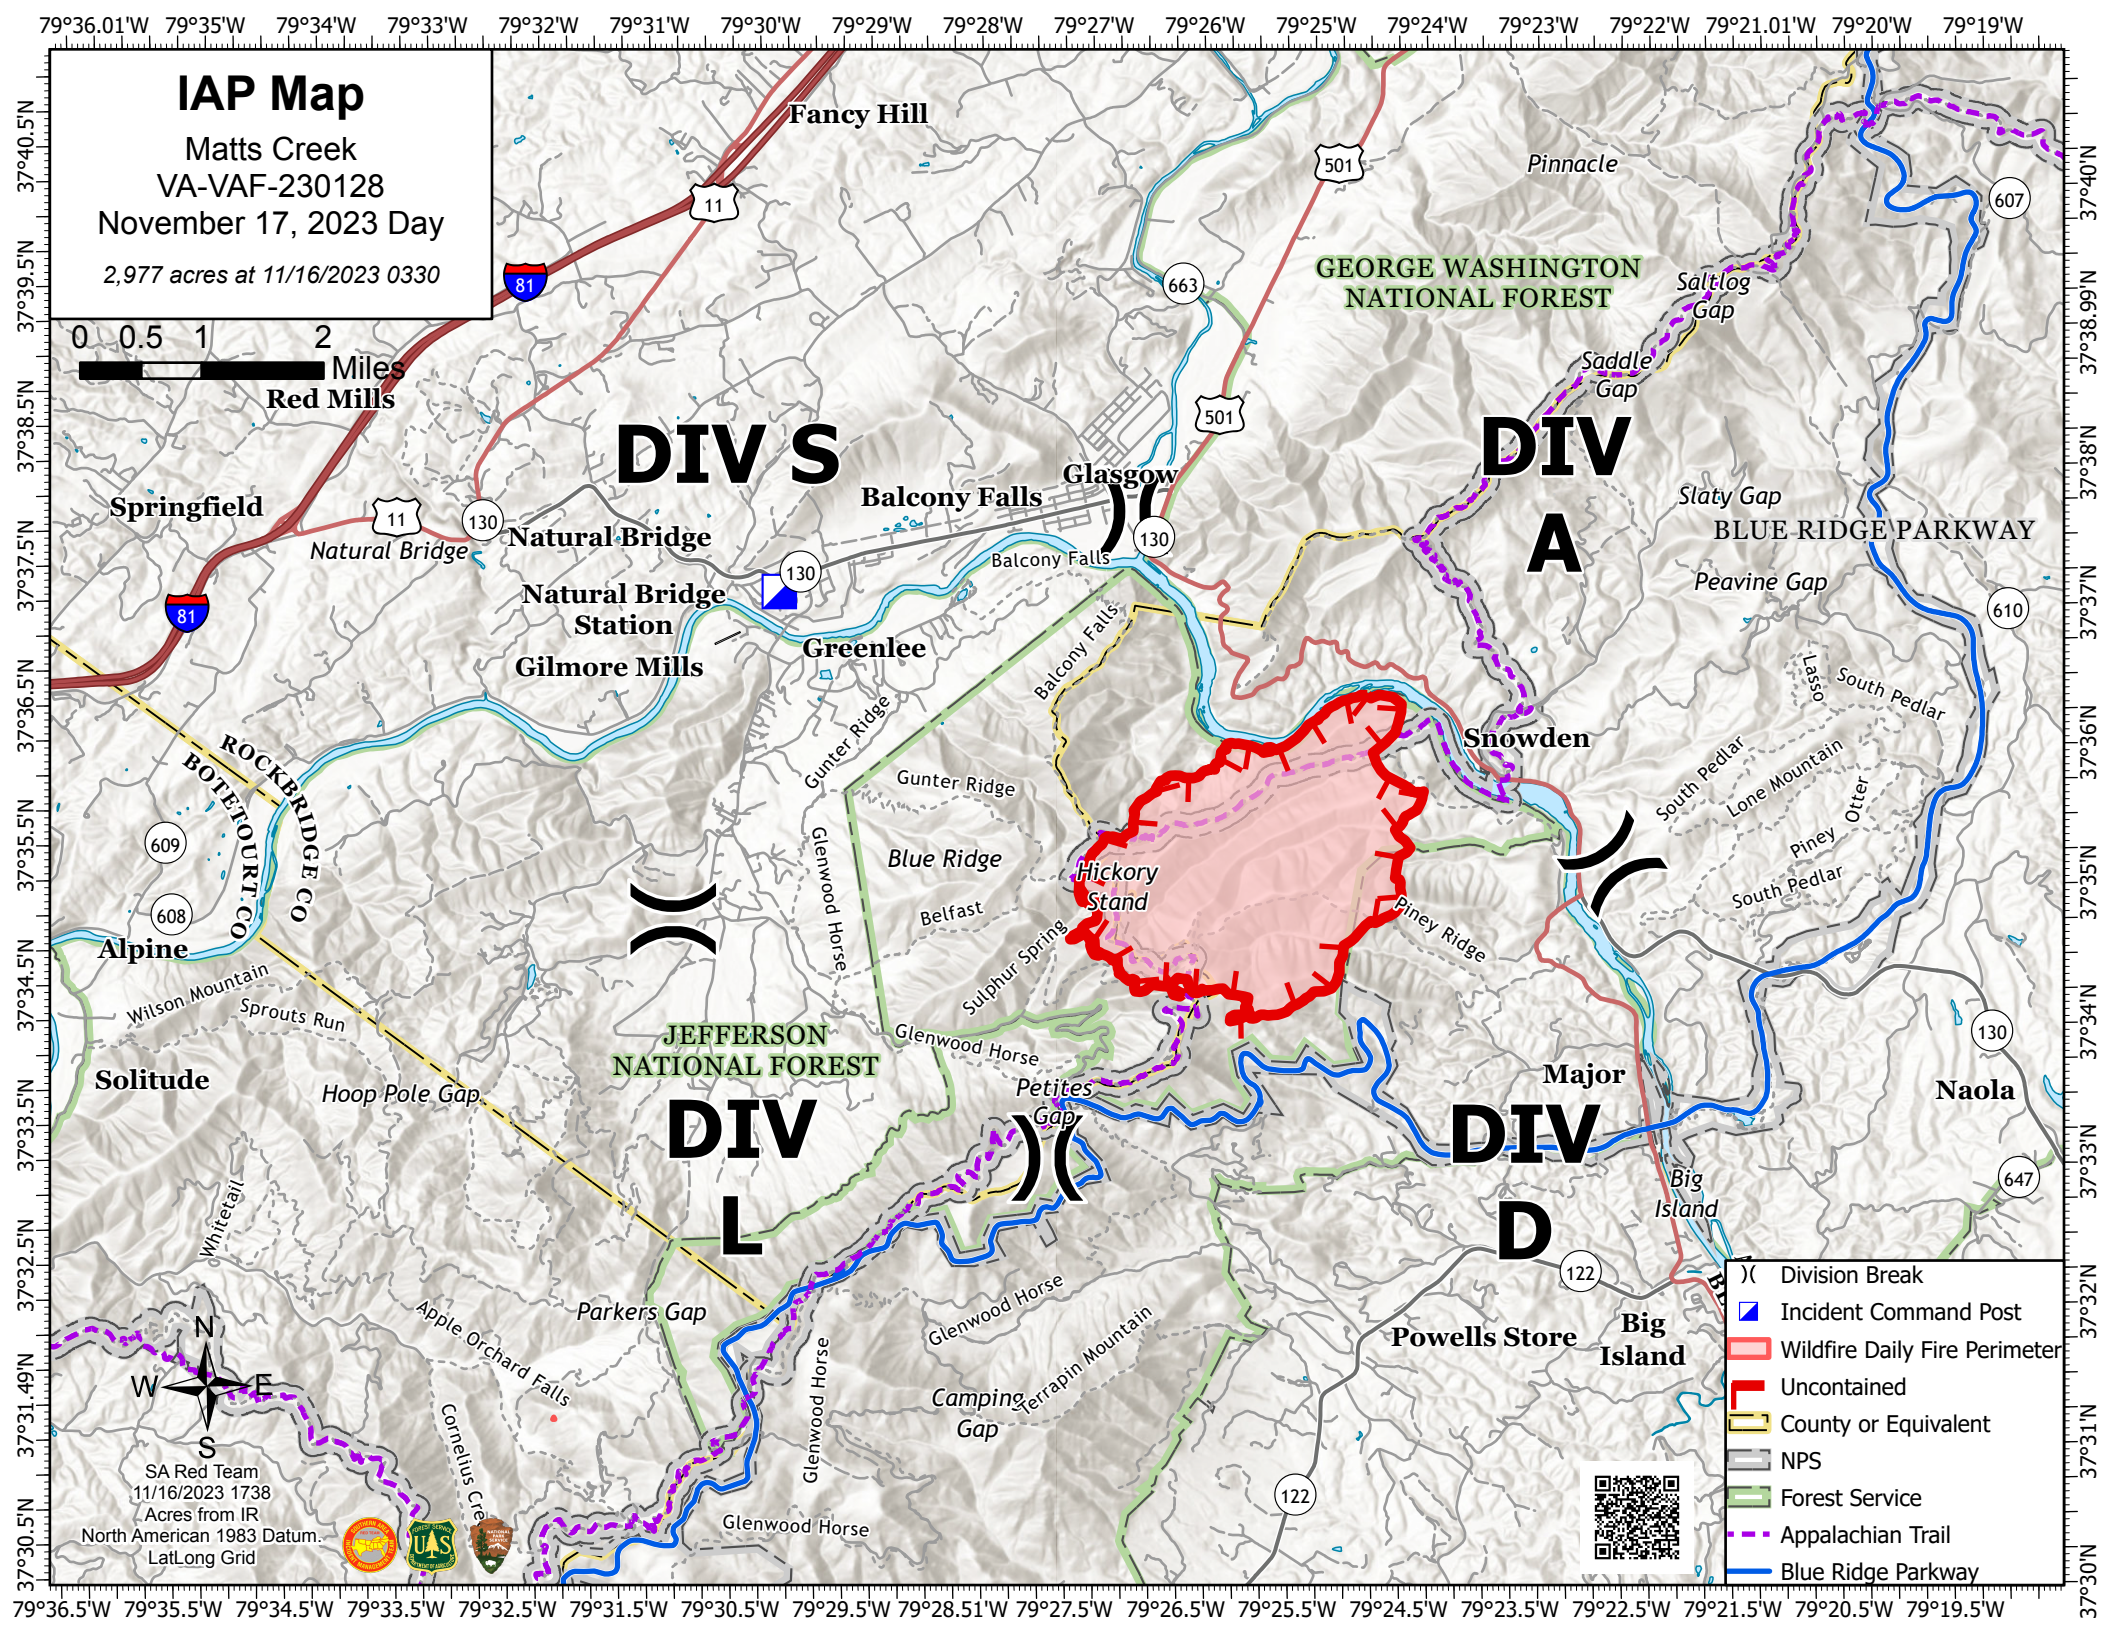

IAP Map

Matts Creek
VA-VAF-230128
November 17, 2023 Day
2,977 acres at 11/16/2023 0330

DIV S

DIV A

DIV L

DIV D

- (X) Division Break
- Incident Command Post
- Wildfire Daily Fire Perimeter
- Uncontained
- County or Equivalent
- NPS
- Forest Service
- Appalachian Trail
- Blue Ridge Parkway

SA Red Team
11/16/2023 1738
Acres from IR
North American 1983 Datum
LatLong Grid