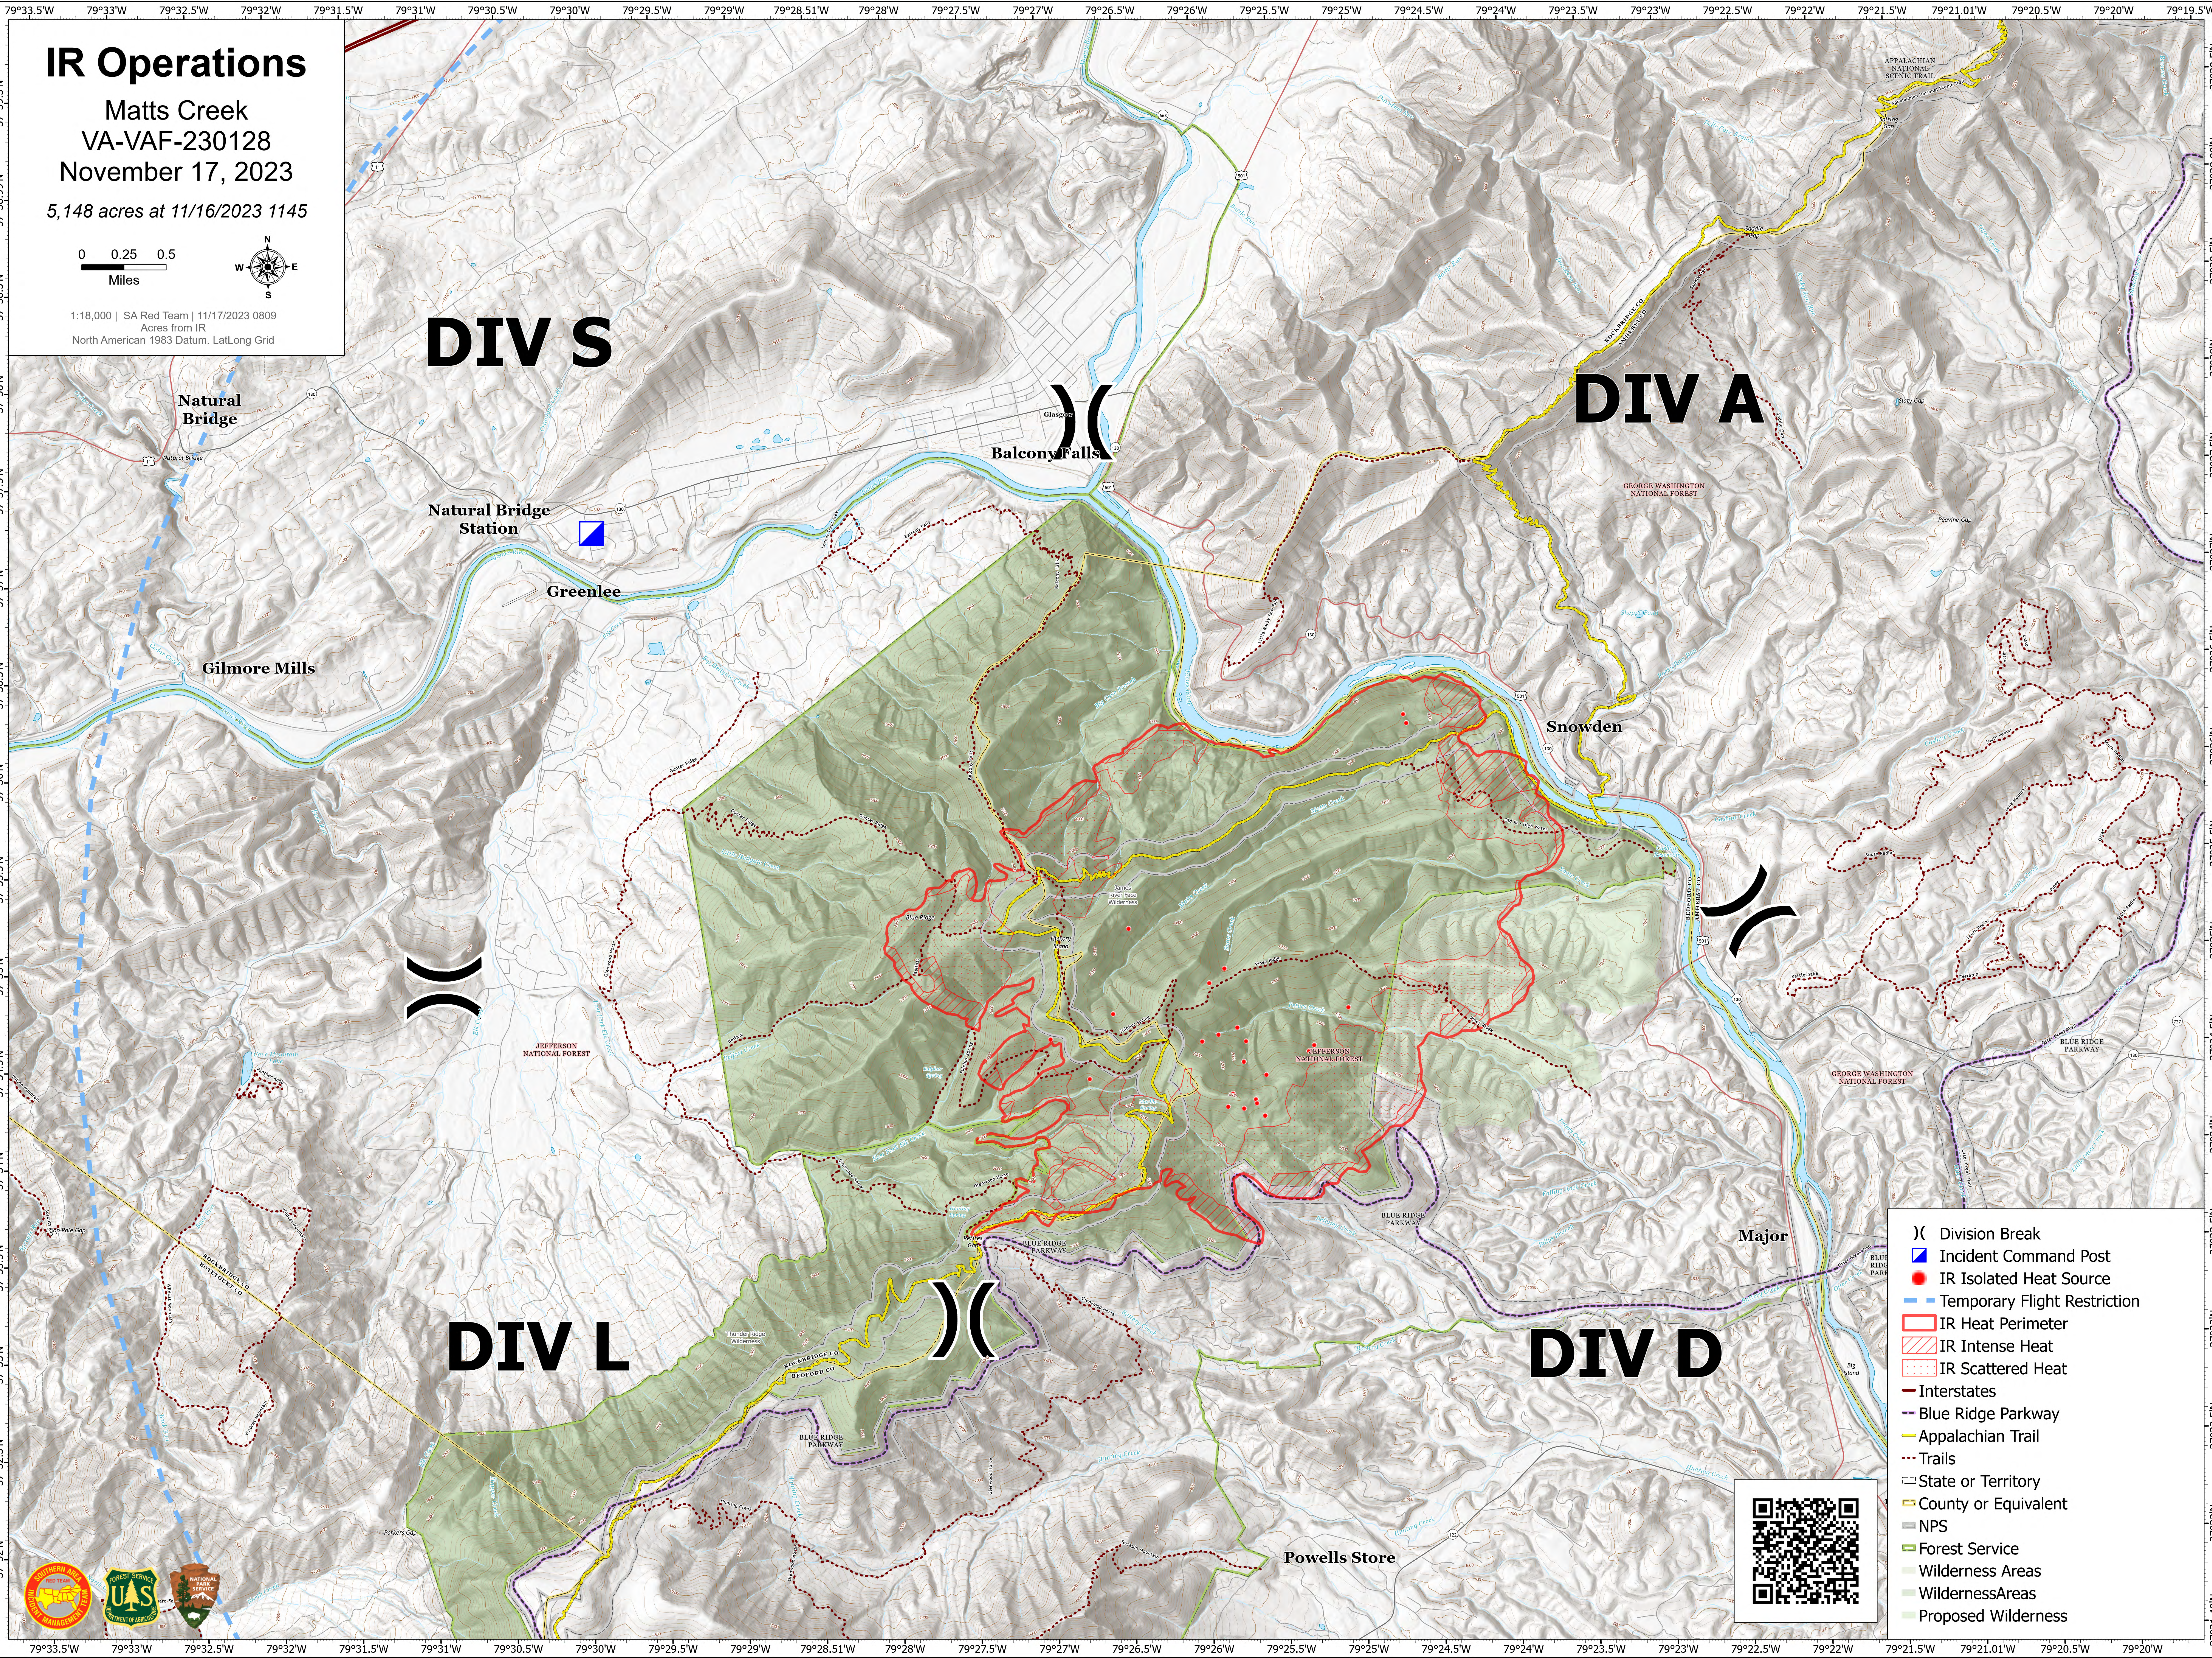

IR Operations

Matts Creek
VA-VAF-230128
November 17, 2023
5,148 acres at 11/16/2023 1145

1:18,000 | SA Red Team | 11/17/2023 0809
Acres from IR
North American 1983 Datum, LatLong Grid

DIV S

DIV A

DIV L

DIV D

- () Division Break
- Incident Command Post
- IR Isolated Heat Source
- Temporary Flight Restriction
- ▭ IR Heat Perimeter
- ▨ IR Intense Heat
- ▤ IR Scattered Heat
- Interstates
- Blue Ridge Parkway
- Appalachian Trail
- State or Territory
- County or Equivalent
- NPS
- Forest Service
- Wilderness Areas
- WildernessAreas
- Proposed Wilderness