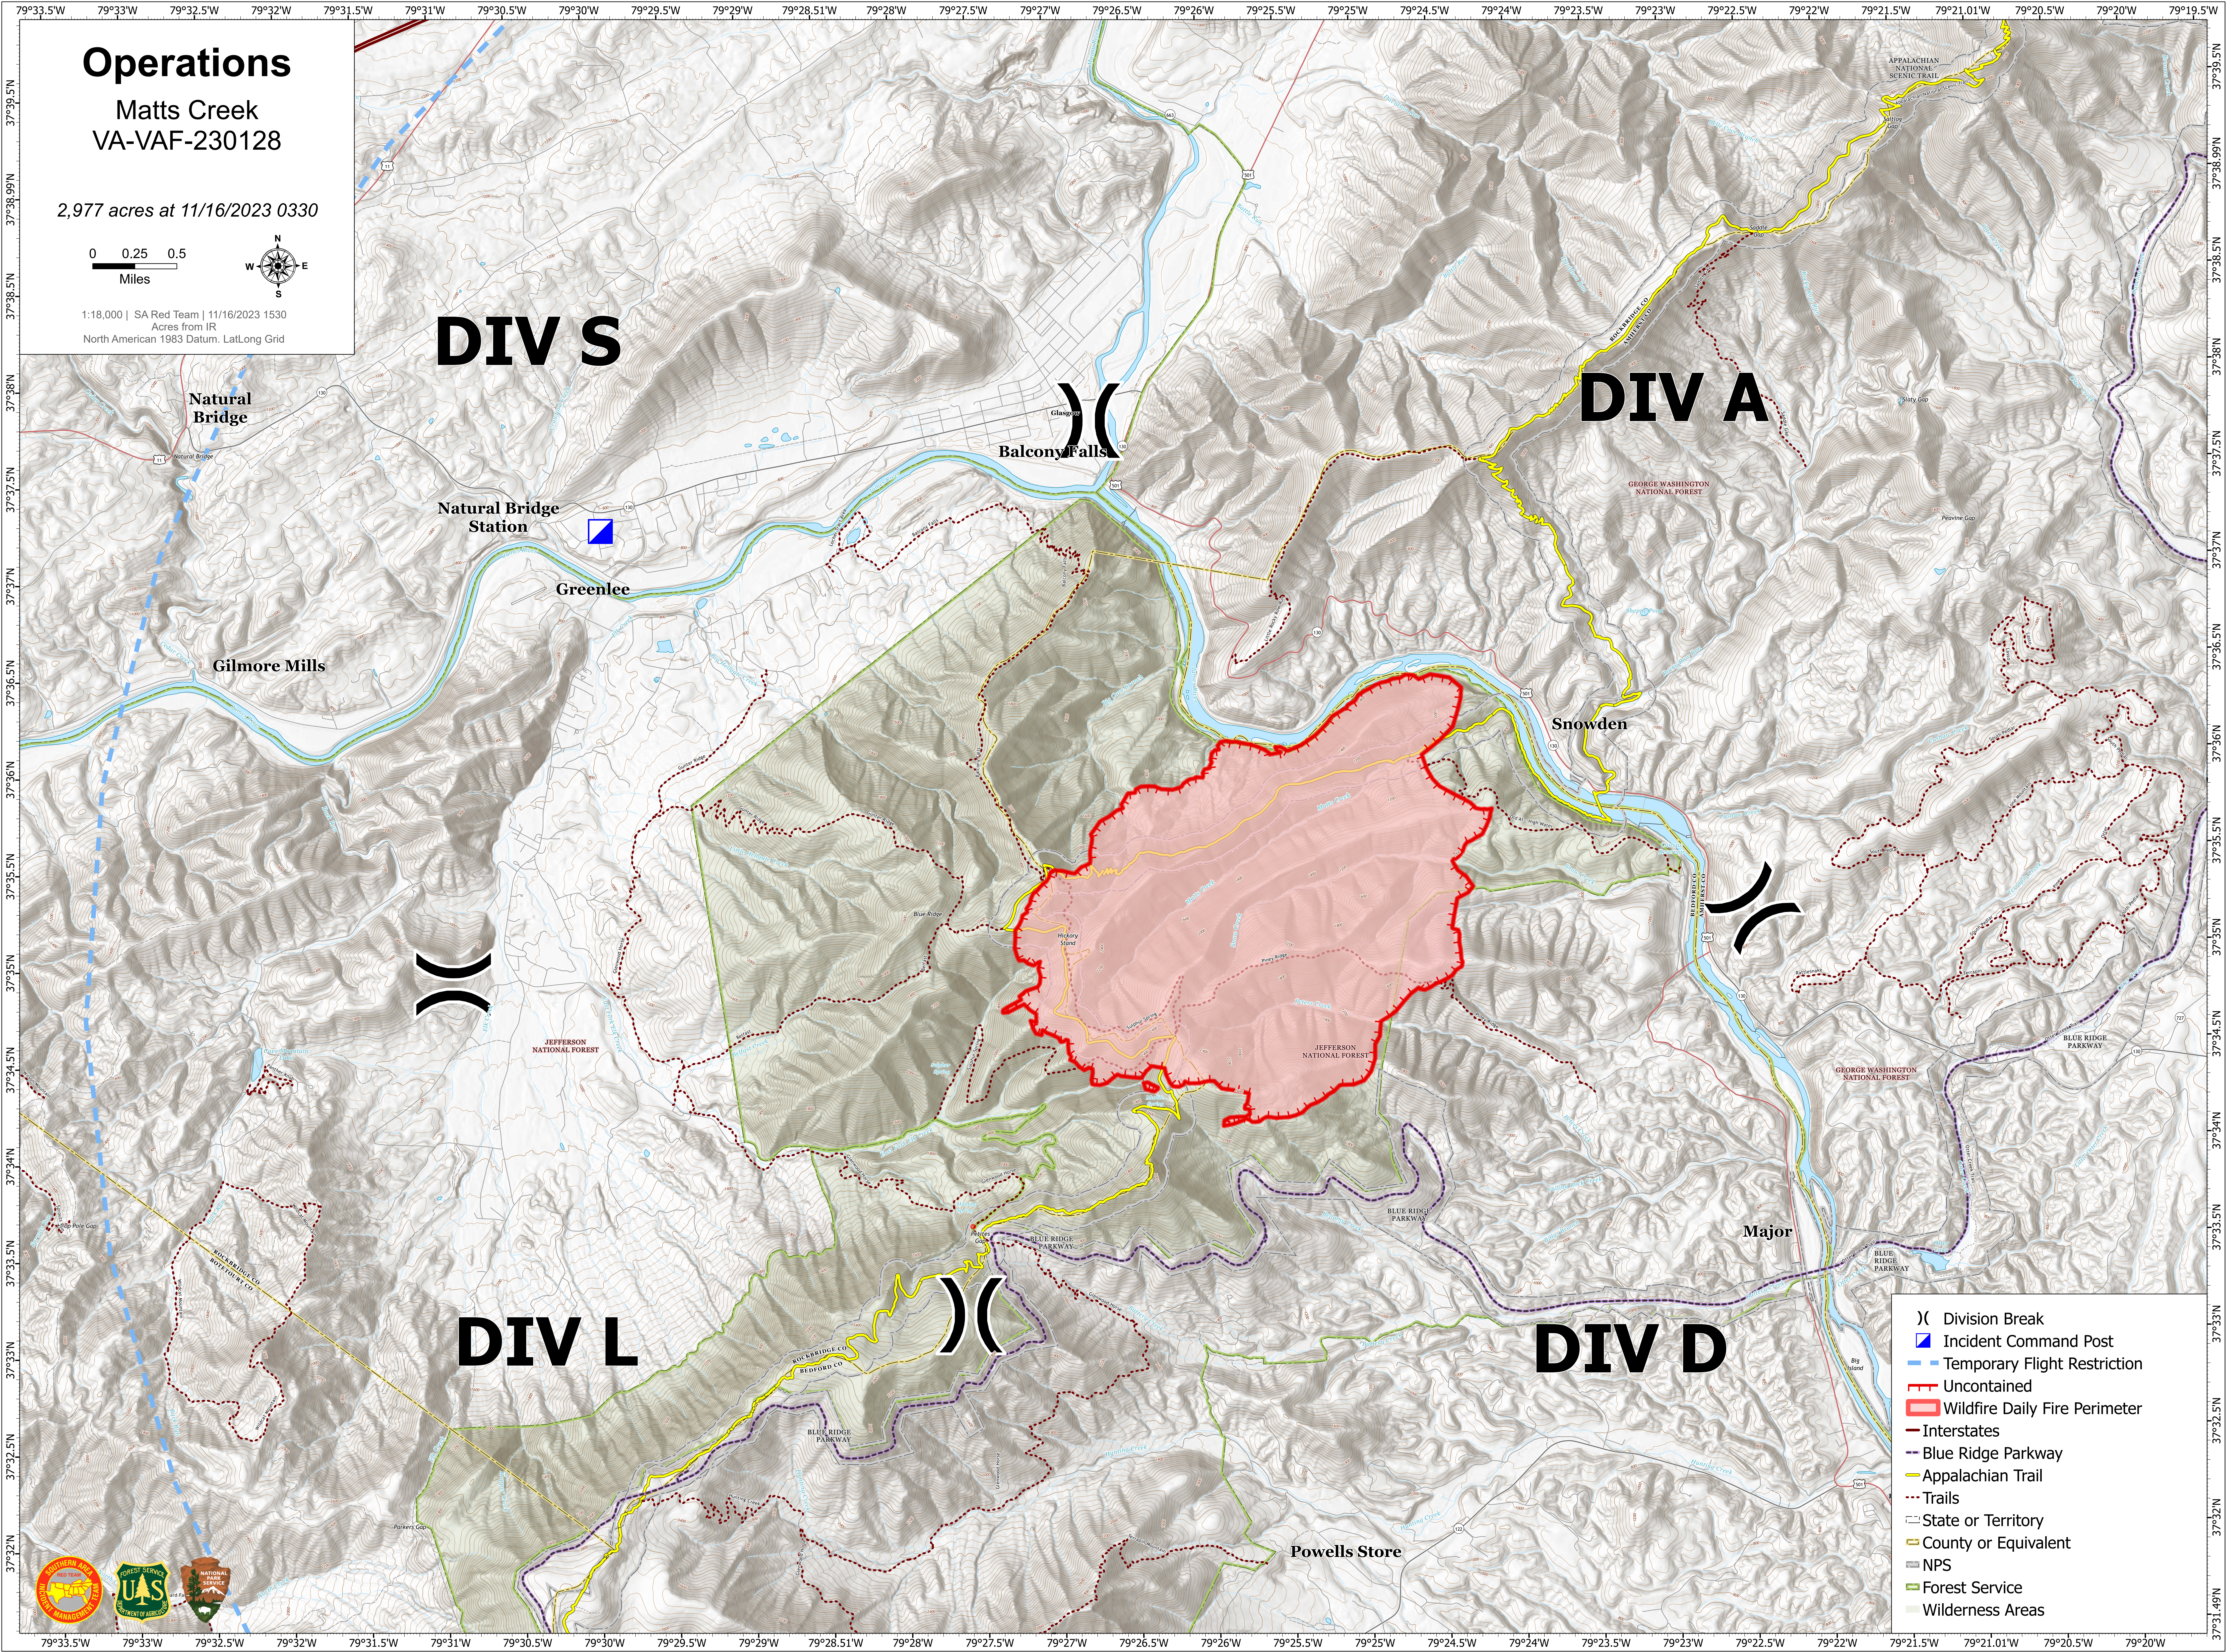

Operations

Matts Creek
VA-VAF-230128

2,977 acres at 11/16/2023 0330

1:18,000 | SA Red Team | 11/16/2023 1530
Acres from IR
North American 1983 Datum, LatLong Grid

DIV S

DIV A

DIV L

DIV D

- () Division Break
- Incident Command Post
- - - Temporary Flight Restriction
- ▭ Uncontained
- ▭ Wildfire Daily Fire Perimeter
- - - Interstates
- - - Blue Ridge Parkway
- - - Appalachian Trail
- - - Trails
- ▭ State or Territory
- ▭ County or Equivalent
- ▭ NPS
- ▭ Forest Service
- ▭ Wilderness Areas