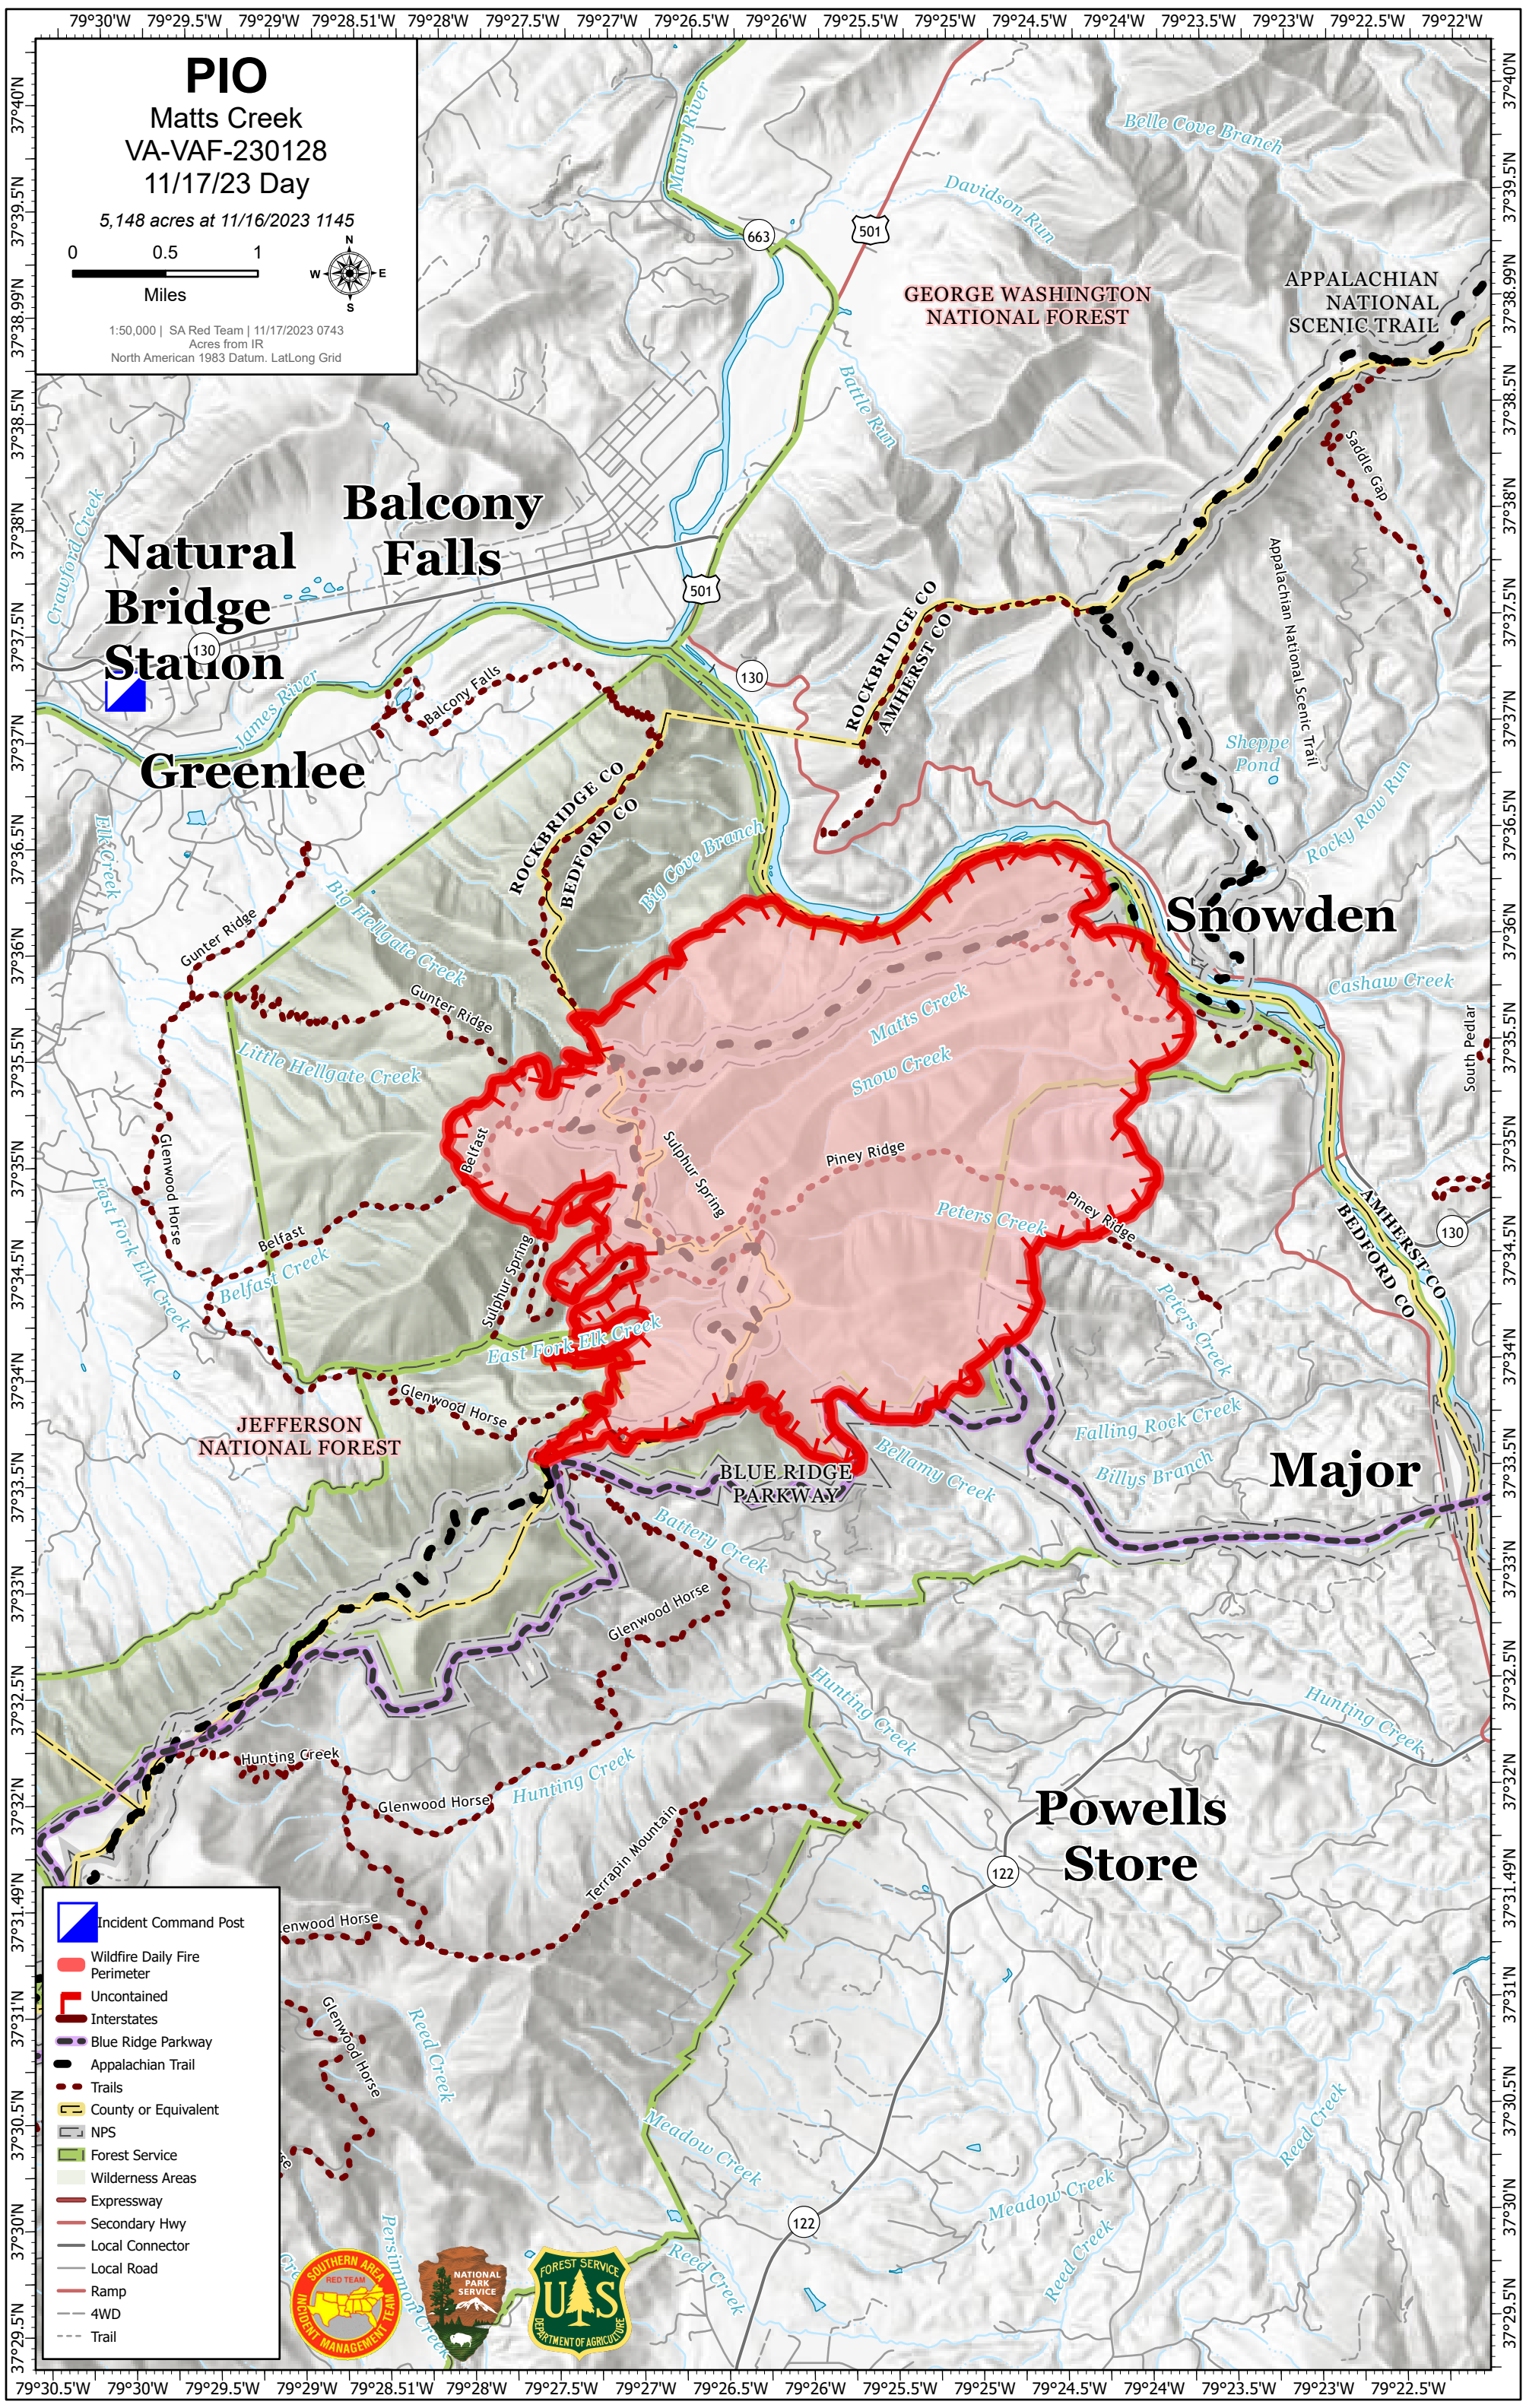

# PIO

Matts Creek  
VA-VAF-230128  
11/17/23 Day

5,148 acres at 11/16/2023 1145

1:50,000 | SA Red Team | 11/17/2023 0743  
Acres from IR  
North American 1983 Datum, LatLong Grid

- Incident Command Post
- Wildfire Daily Fire Perimeter
- Uncontained
- Interstates
- Blue Ridge Parkway
- Appalachian Trail
- Trails
- County or Equivalent
- NPS
- Forest Service
- Wilderness Areas
- Expressway
- Secondary Hwy
- Local Connector
- Local Road
- Ramp
- 4WD
- Trail