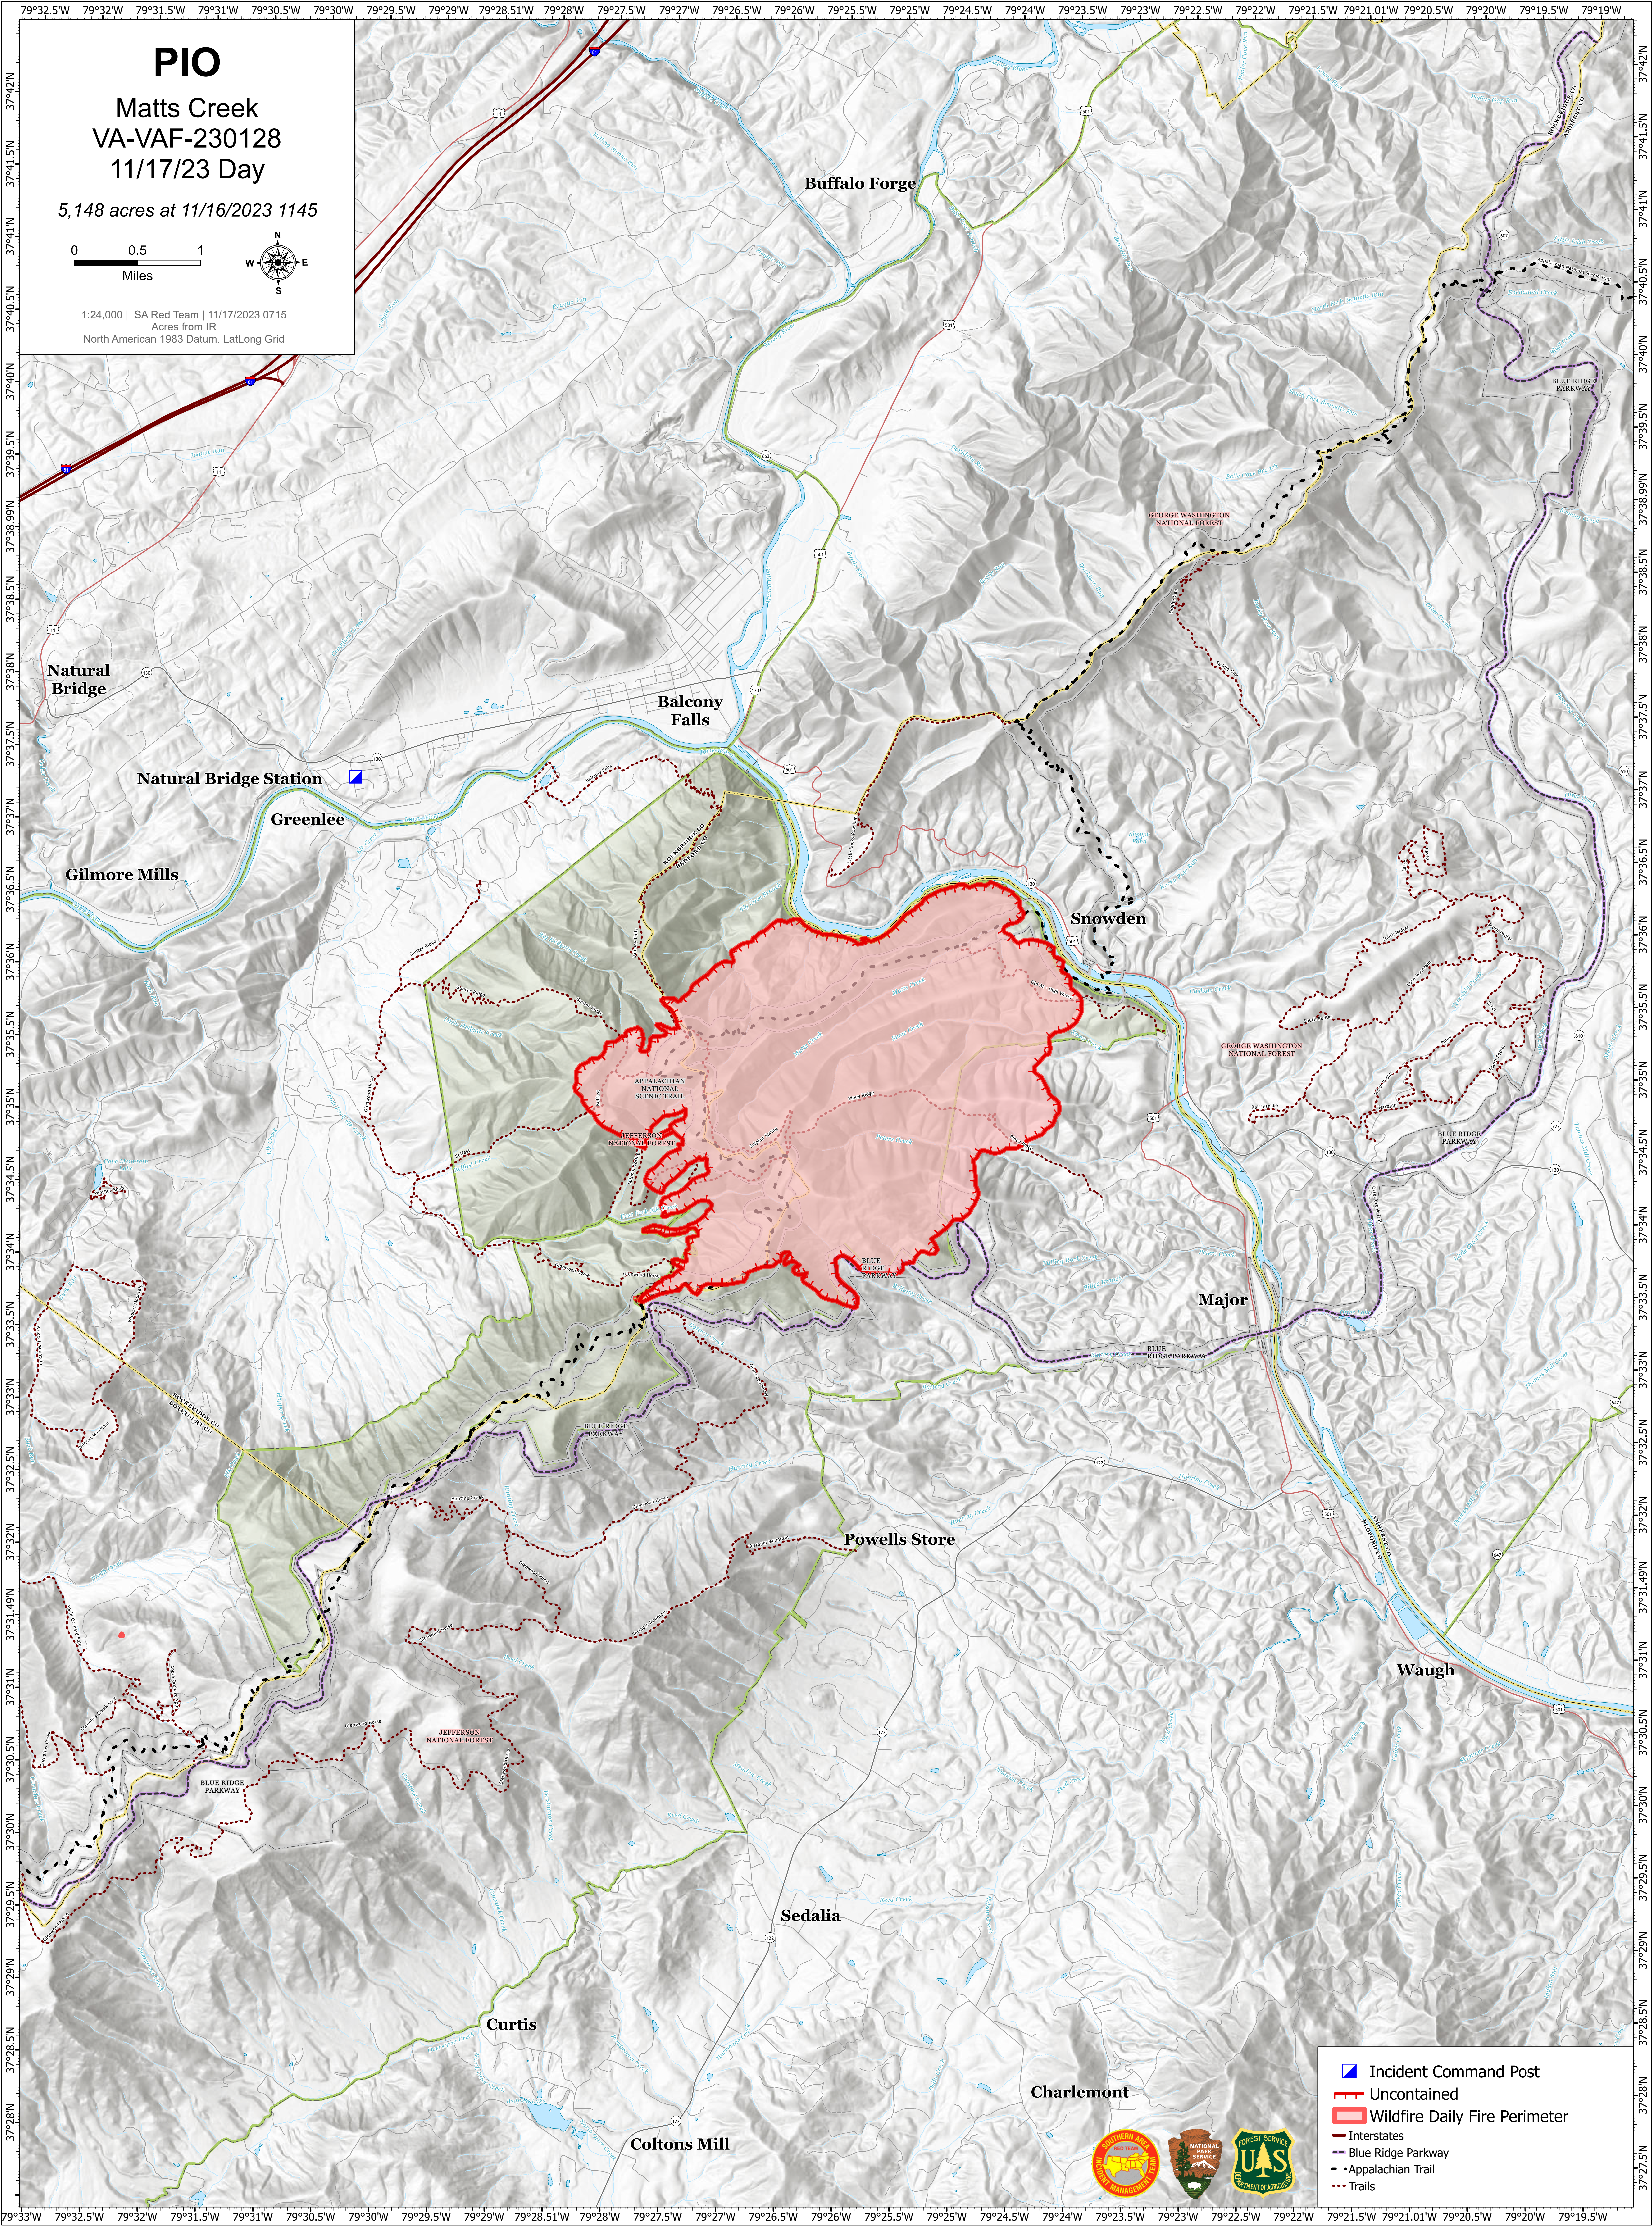

PIO

Matts Creek
VA-VAF-230128
11/17/23 Day

5,148 acres at 11/16/2023 1145

1:24,000 | SA Red Team | 11/17/2023 0715
Acres from IR
North American 1983 Datum, Lat/Long Grid

- Incident Command Post
- Uncontained
- Wildfire Daily Fire Perimeter
- Interstates
- Blue Ridge Parkway
- Appalachian Trail
- Trails