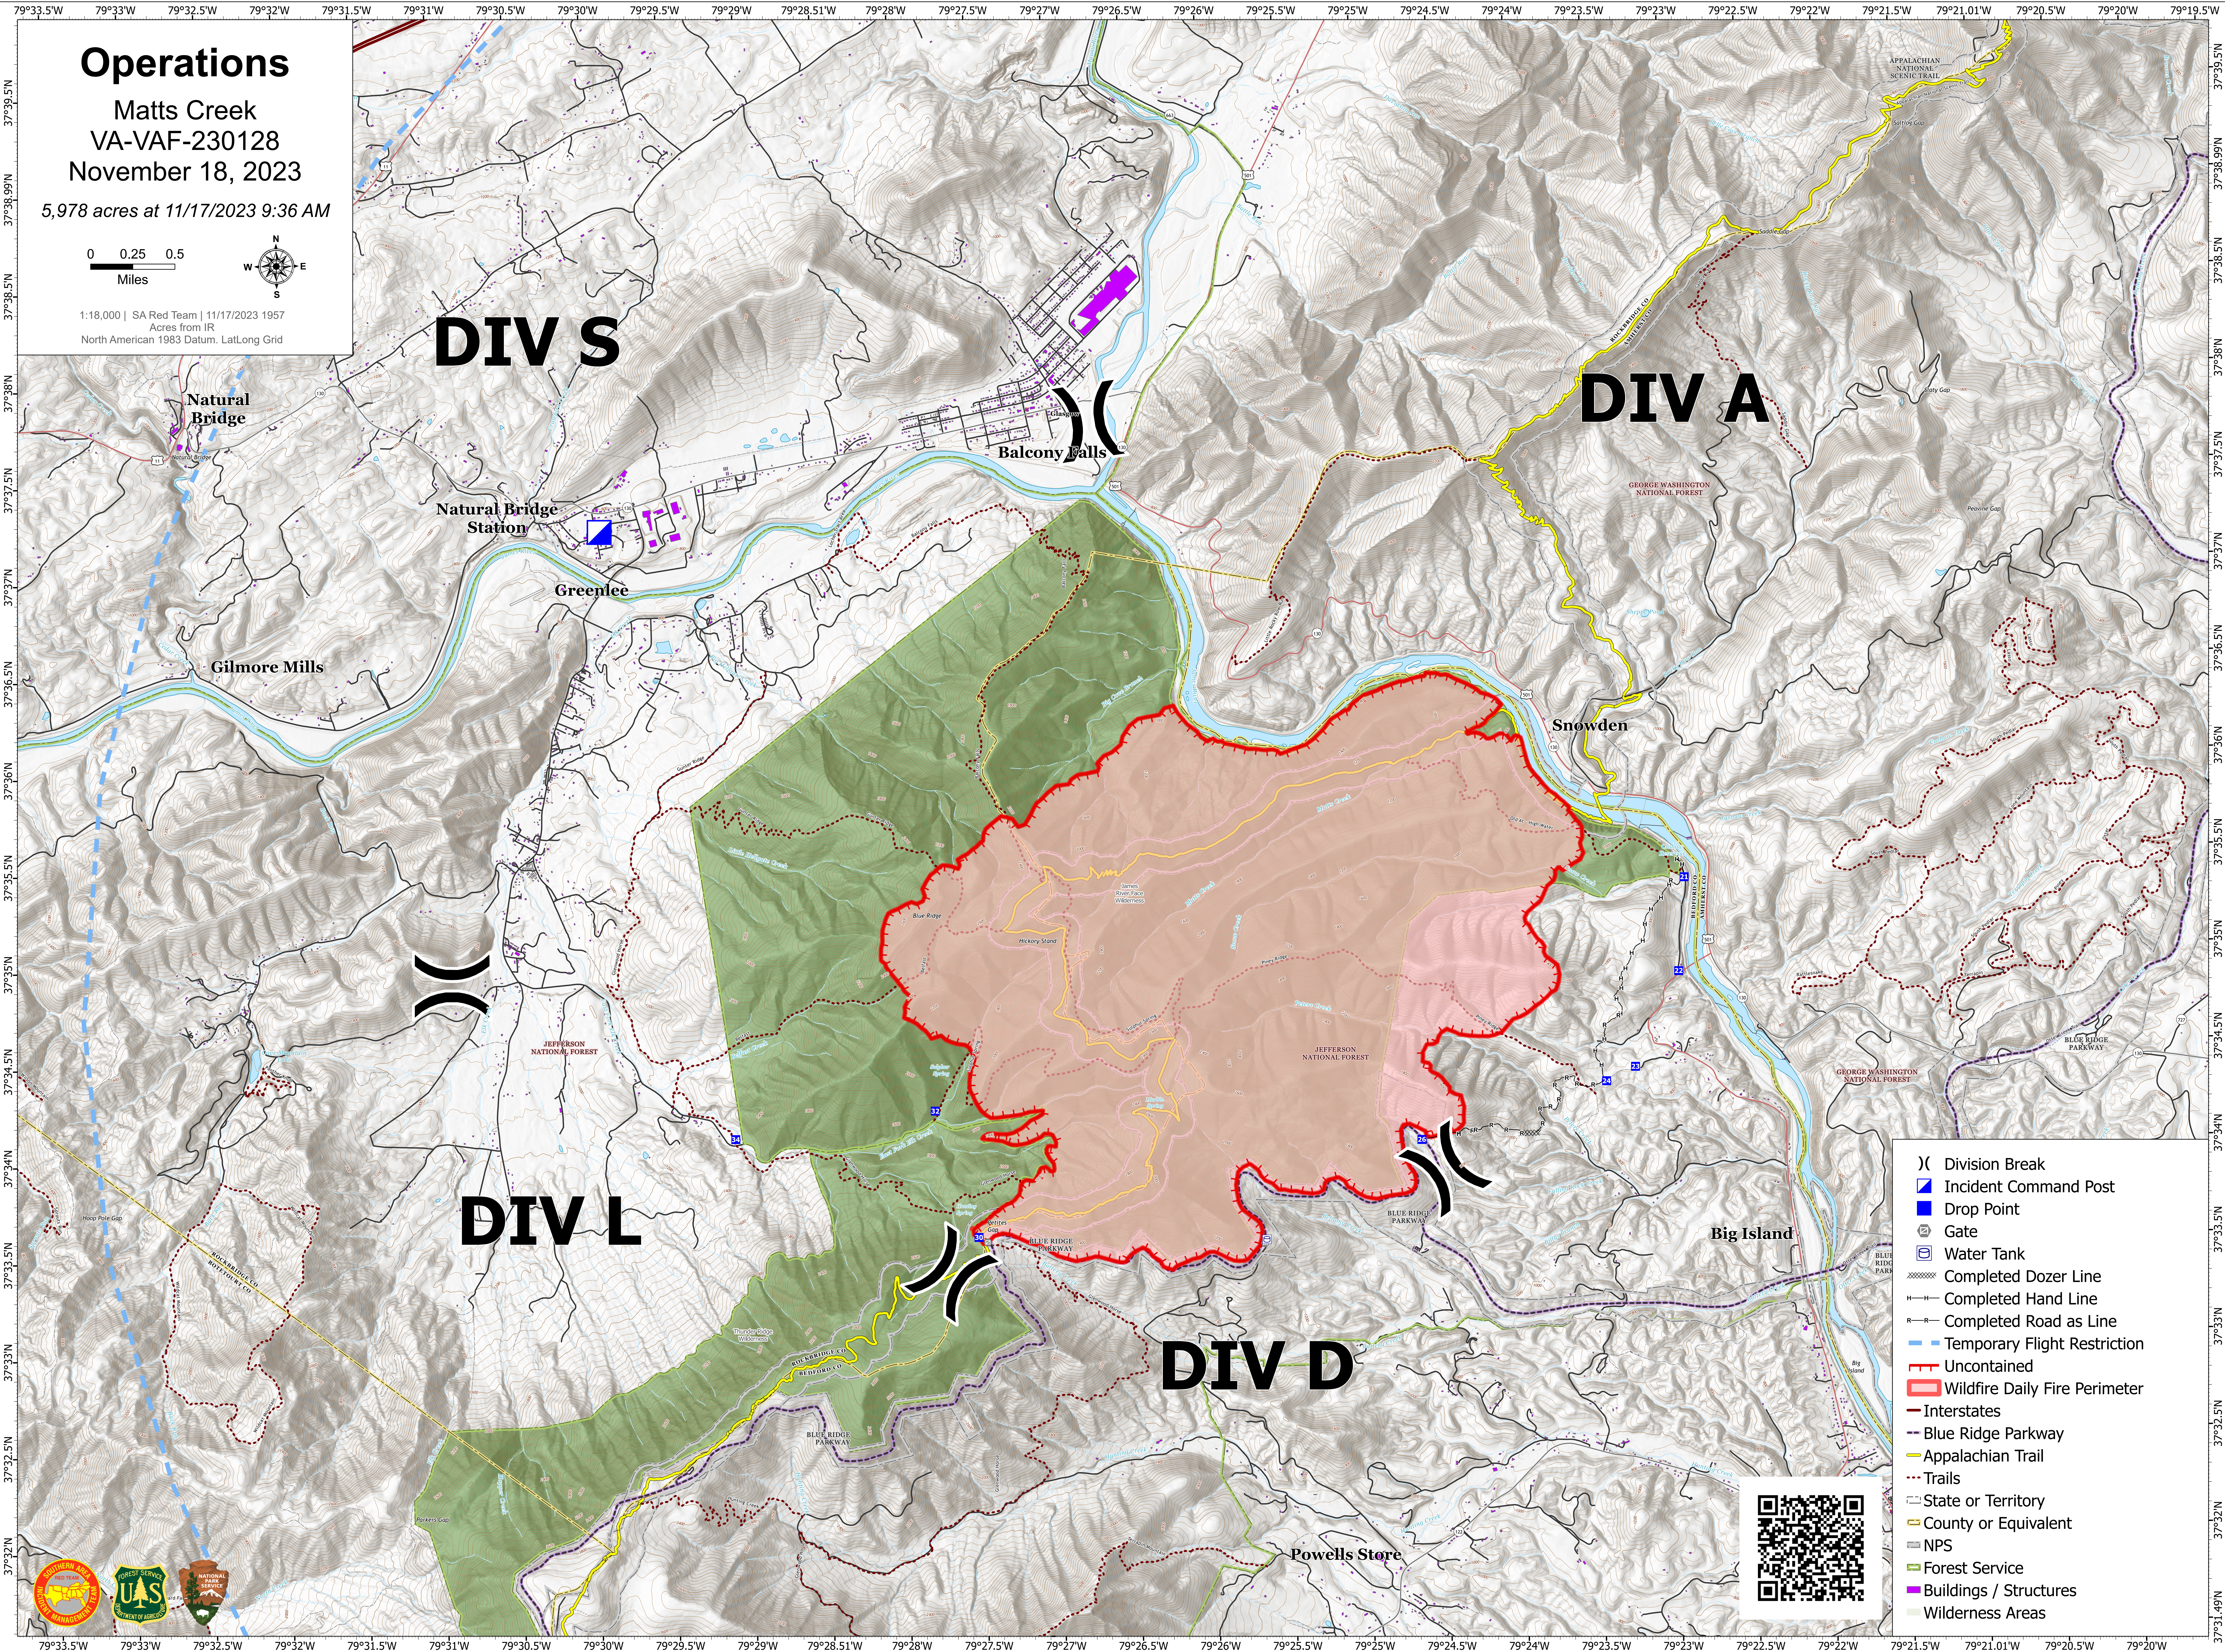

Operations

Matts Creek
VA-VAF-230128
November 18, 2023

5,978 acres at 11/17/2023 9:36 AM

0 0.25 0.5
Miles

1:18,000 | SA Red Team | 11/17/2023 1957
Acres from IR
North American 1983 Datum. LatLong Grid

- () Division Break
- Incident Command Post
- Drop Point
- Gate
- Water Tank
- Completed Dozer Line
- Completed Hand Line
- Completed Road as Line
- Temporary Flight Restriction
- Uncontained
- Wildfire Daily Fire Perimeter
- Interstates
- Blue Ridge Parkway
- Appalachian Trail
- Trails
- State or Territory
- County or Equivalent
- NPS
- Forest Service
- Buildings / Structures
- Wilderness Areas