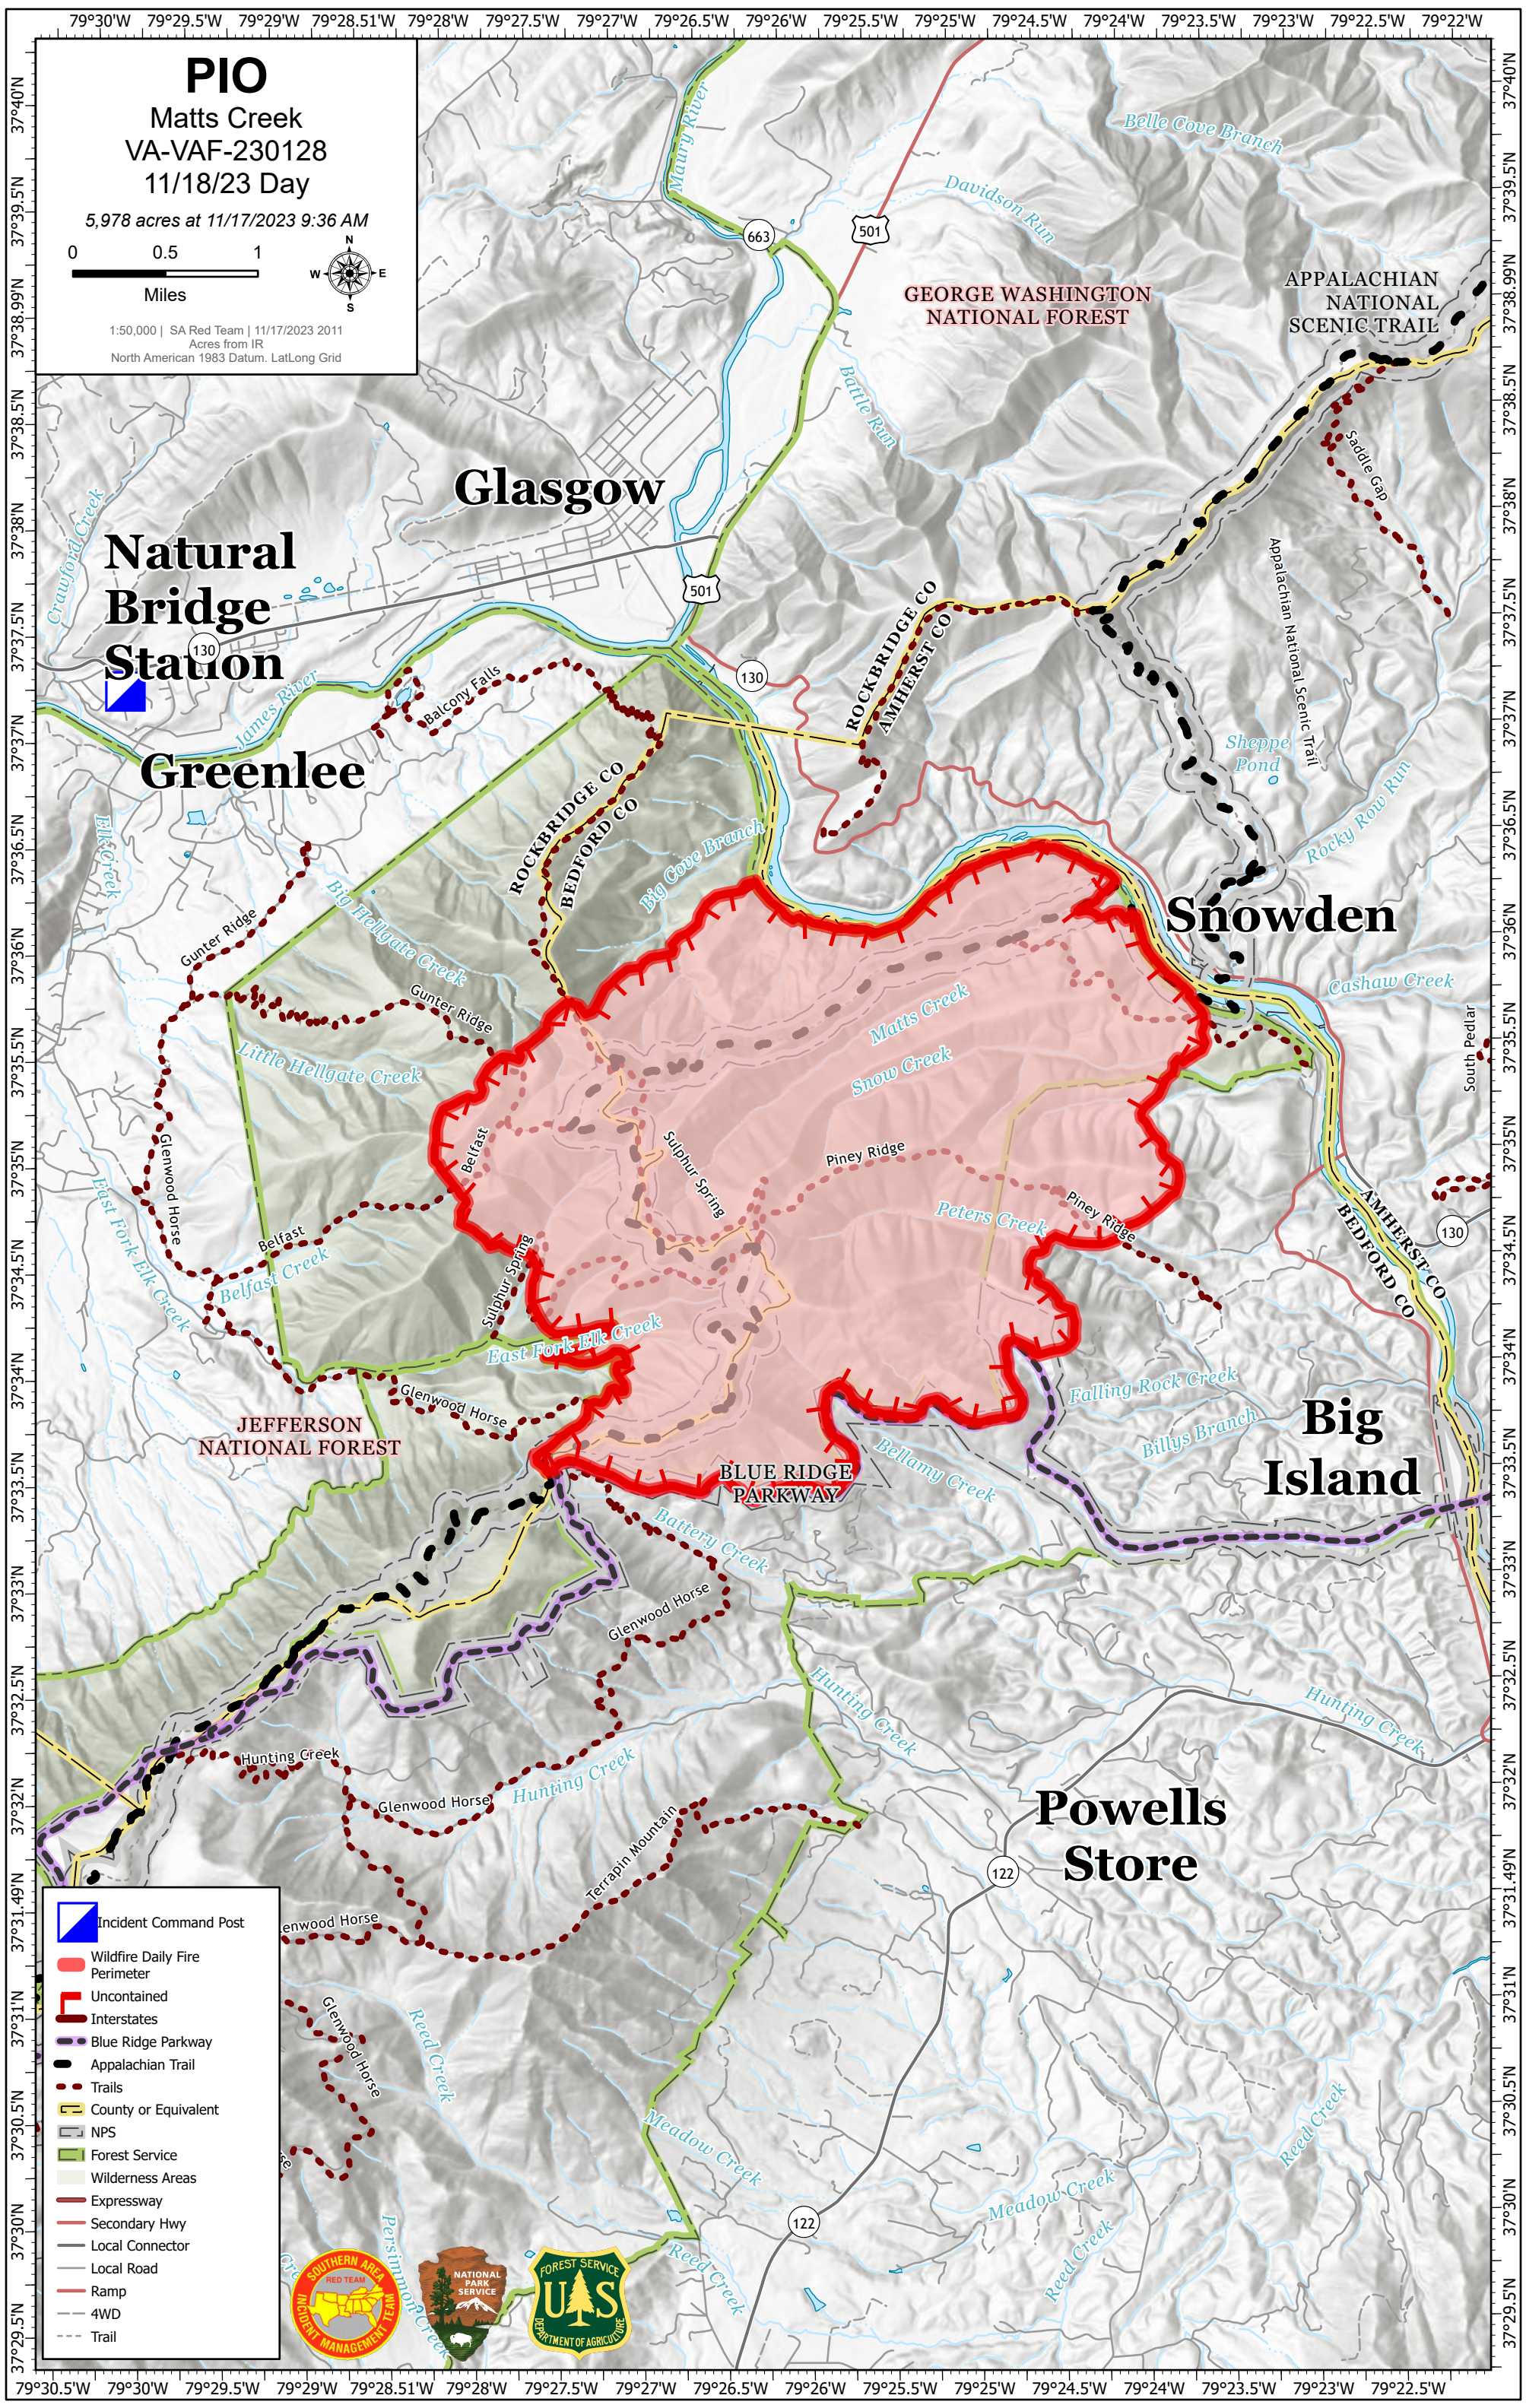

PIO

Matts Creek
VA-VAF-230128
11/18/23 Day

5,978 acres at 11/17/2023 9:36 AM

1:50,000 | SA Red Team | 11/17/2023 2011
Acres from IR
North American 1983 Datum, LatLong Grid

- Incident Command Post
- Wildfire Daily Fire Perimeter
- Uncontained
- Interstates
- Blue Ridge Parkway
- Appalachian Trail
- Trails
- County or Equivalent
- NPS
- Forest Service
- Wilderness Areas
- Expressway
- Secondary Hwy
- Local Connector
- Local Road
- Ramp
- 4WD
- Trail