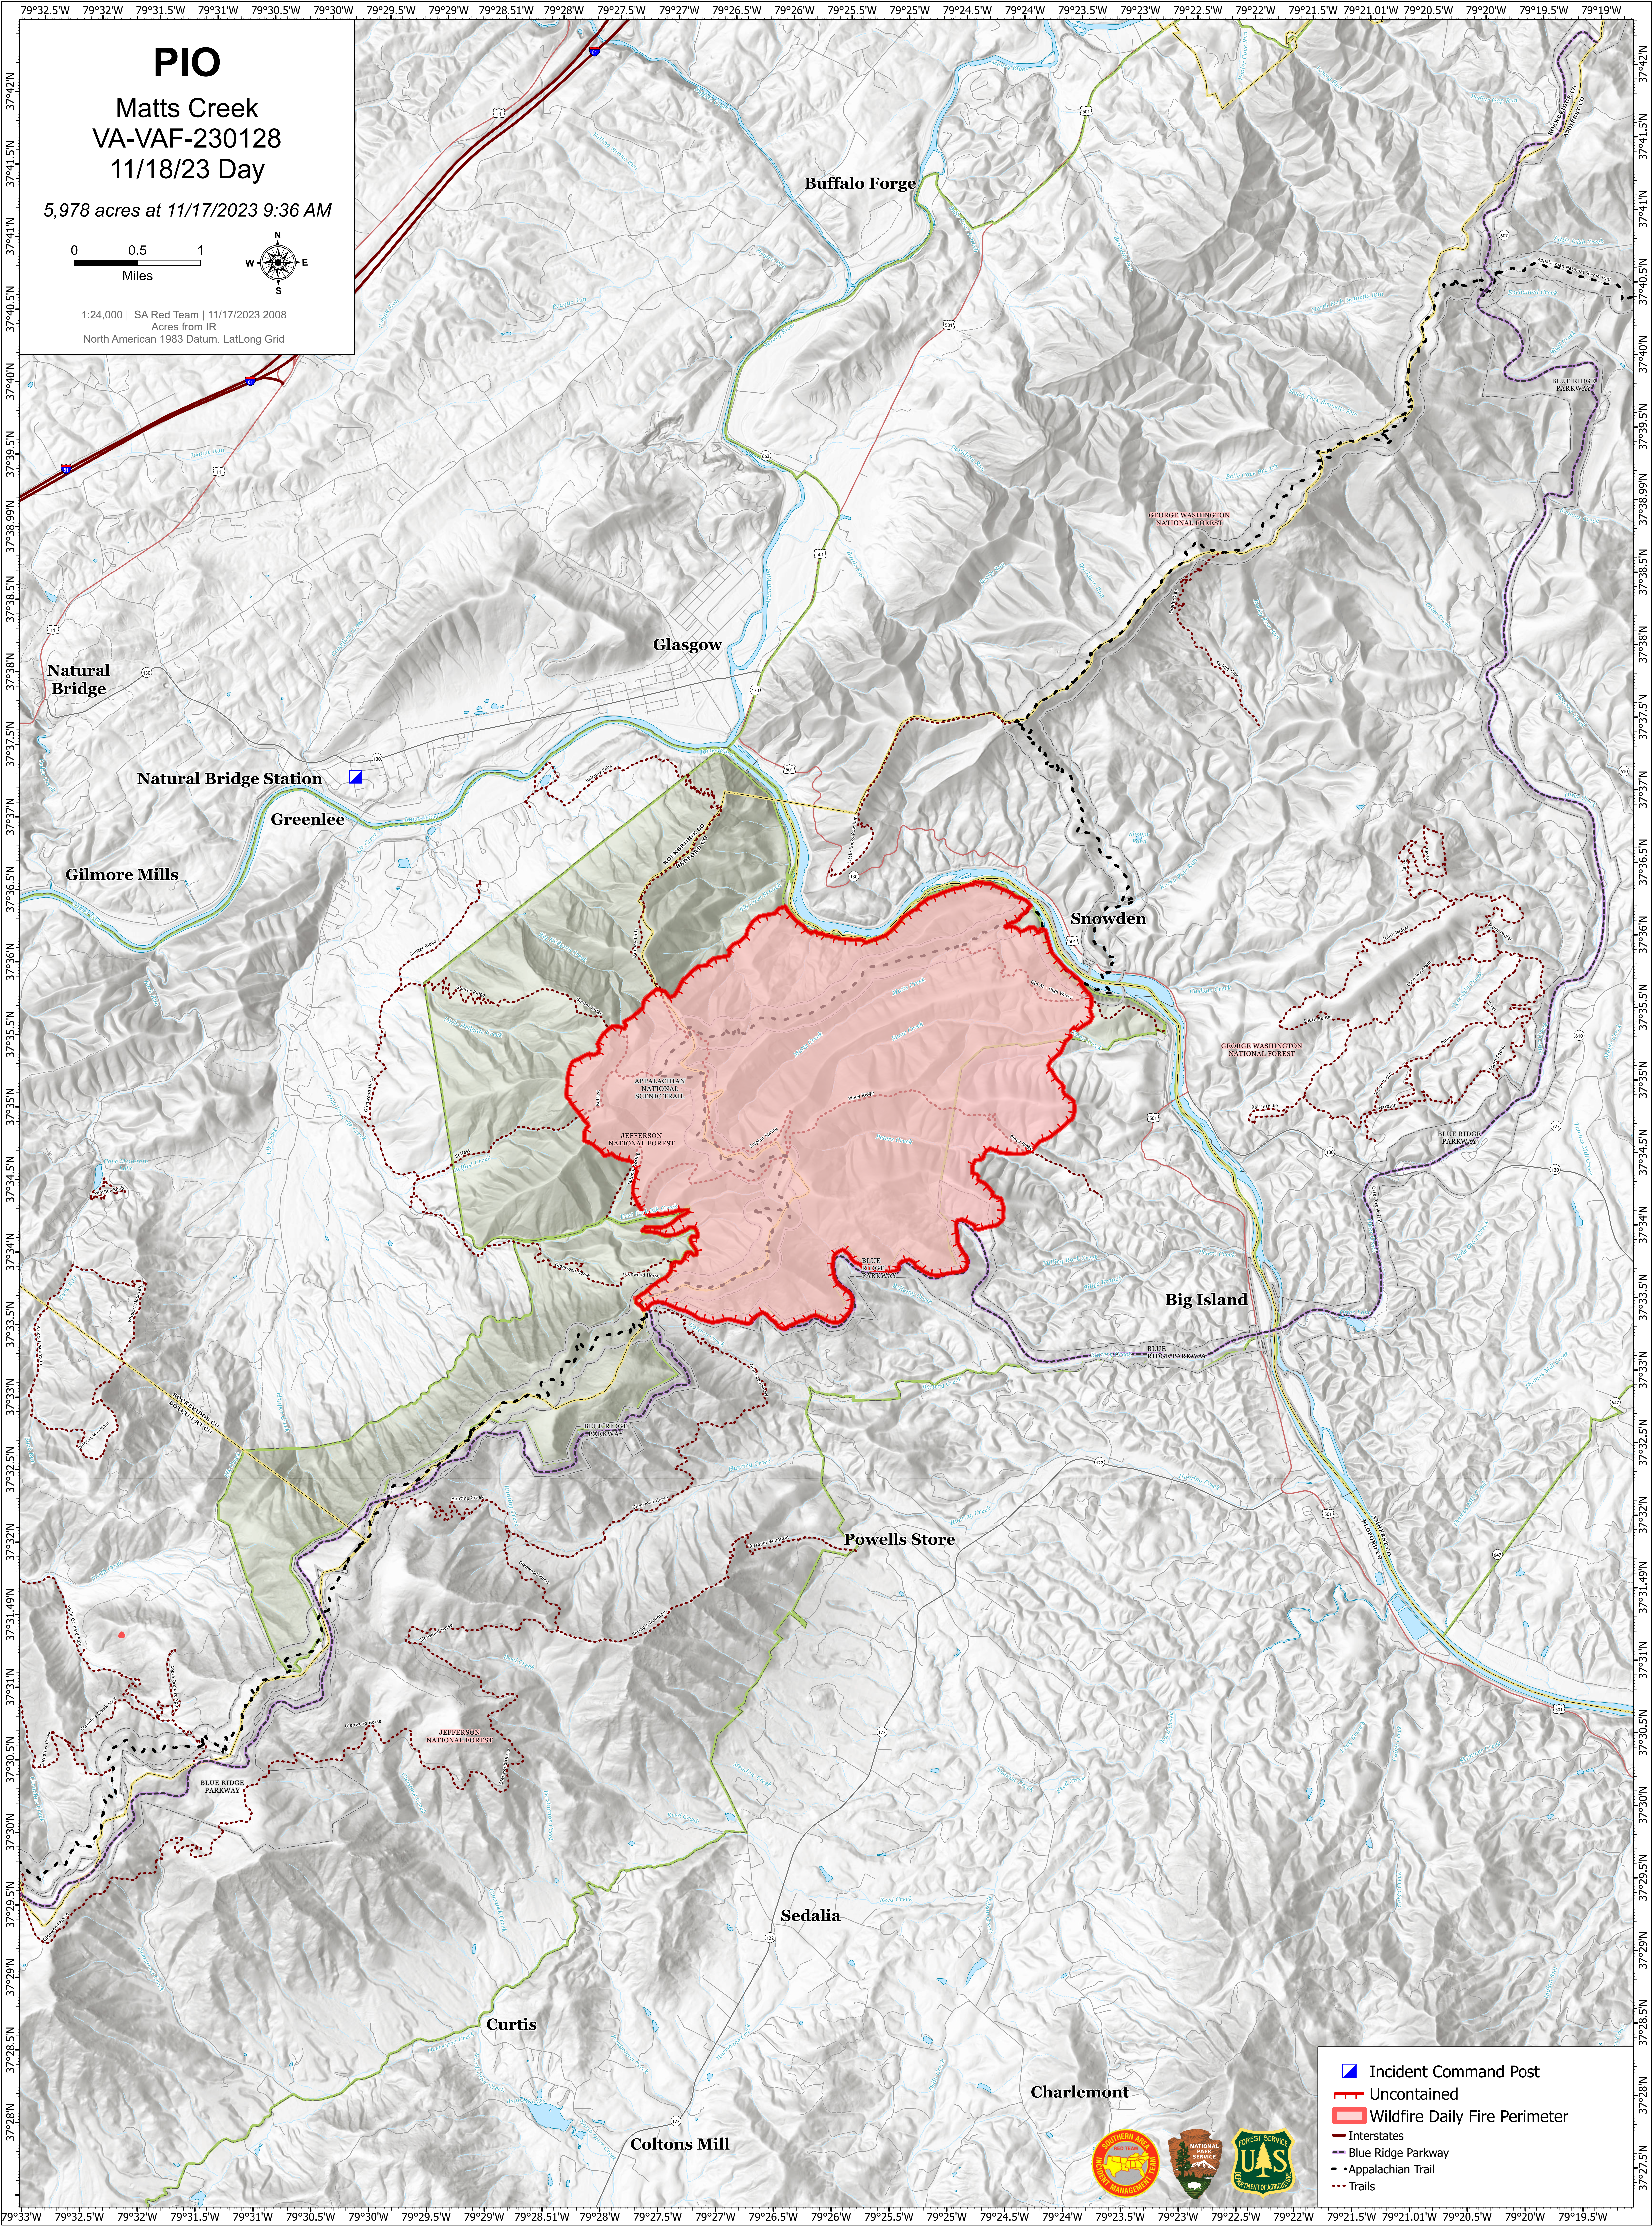

PIO

Matts Creek
VA-VAF-230128
11/18/23 Day

5,978 acres at 11/17/2023 9:36 AM

1:24,000 | SA Red Team | 11/17/2023 2008
Acres from IR
North American 1983 Datum, Lat/Long Grid

- Incident Command Post
- Uncontained
- Wildfire Daily Fire Perimeter
- Interstates
- Blue Ridge Parkway
- Appalachian Trail
- Trails