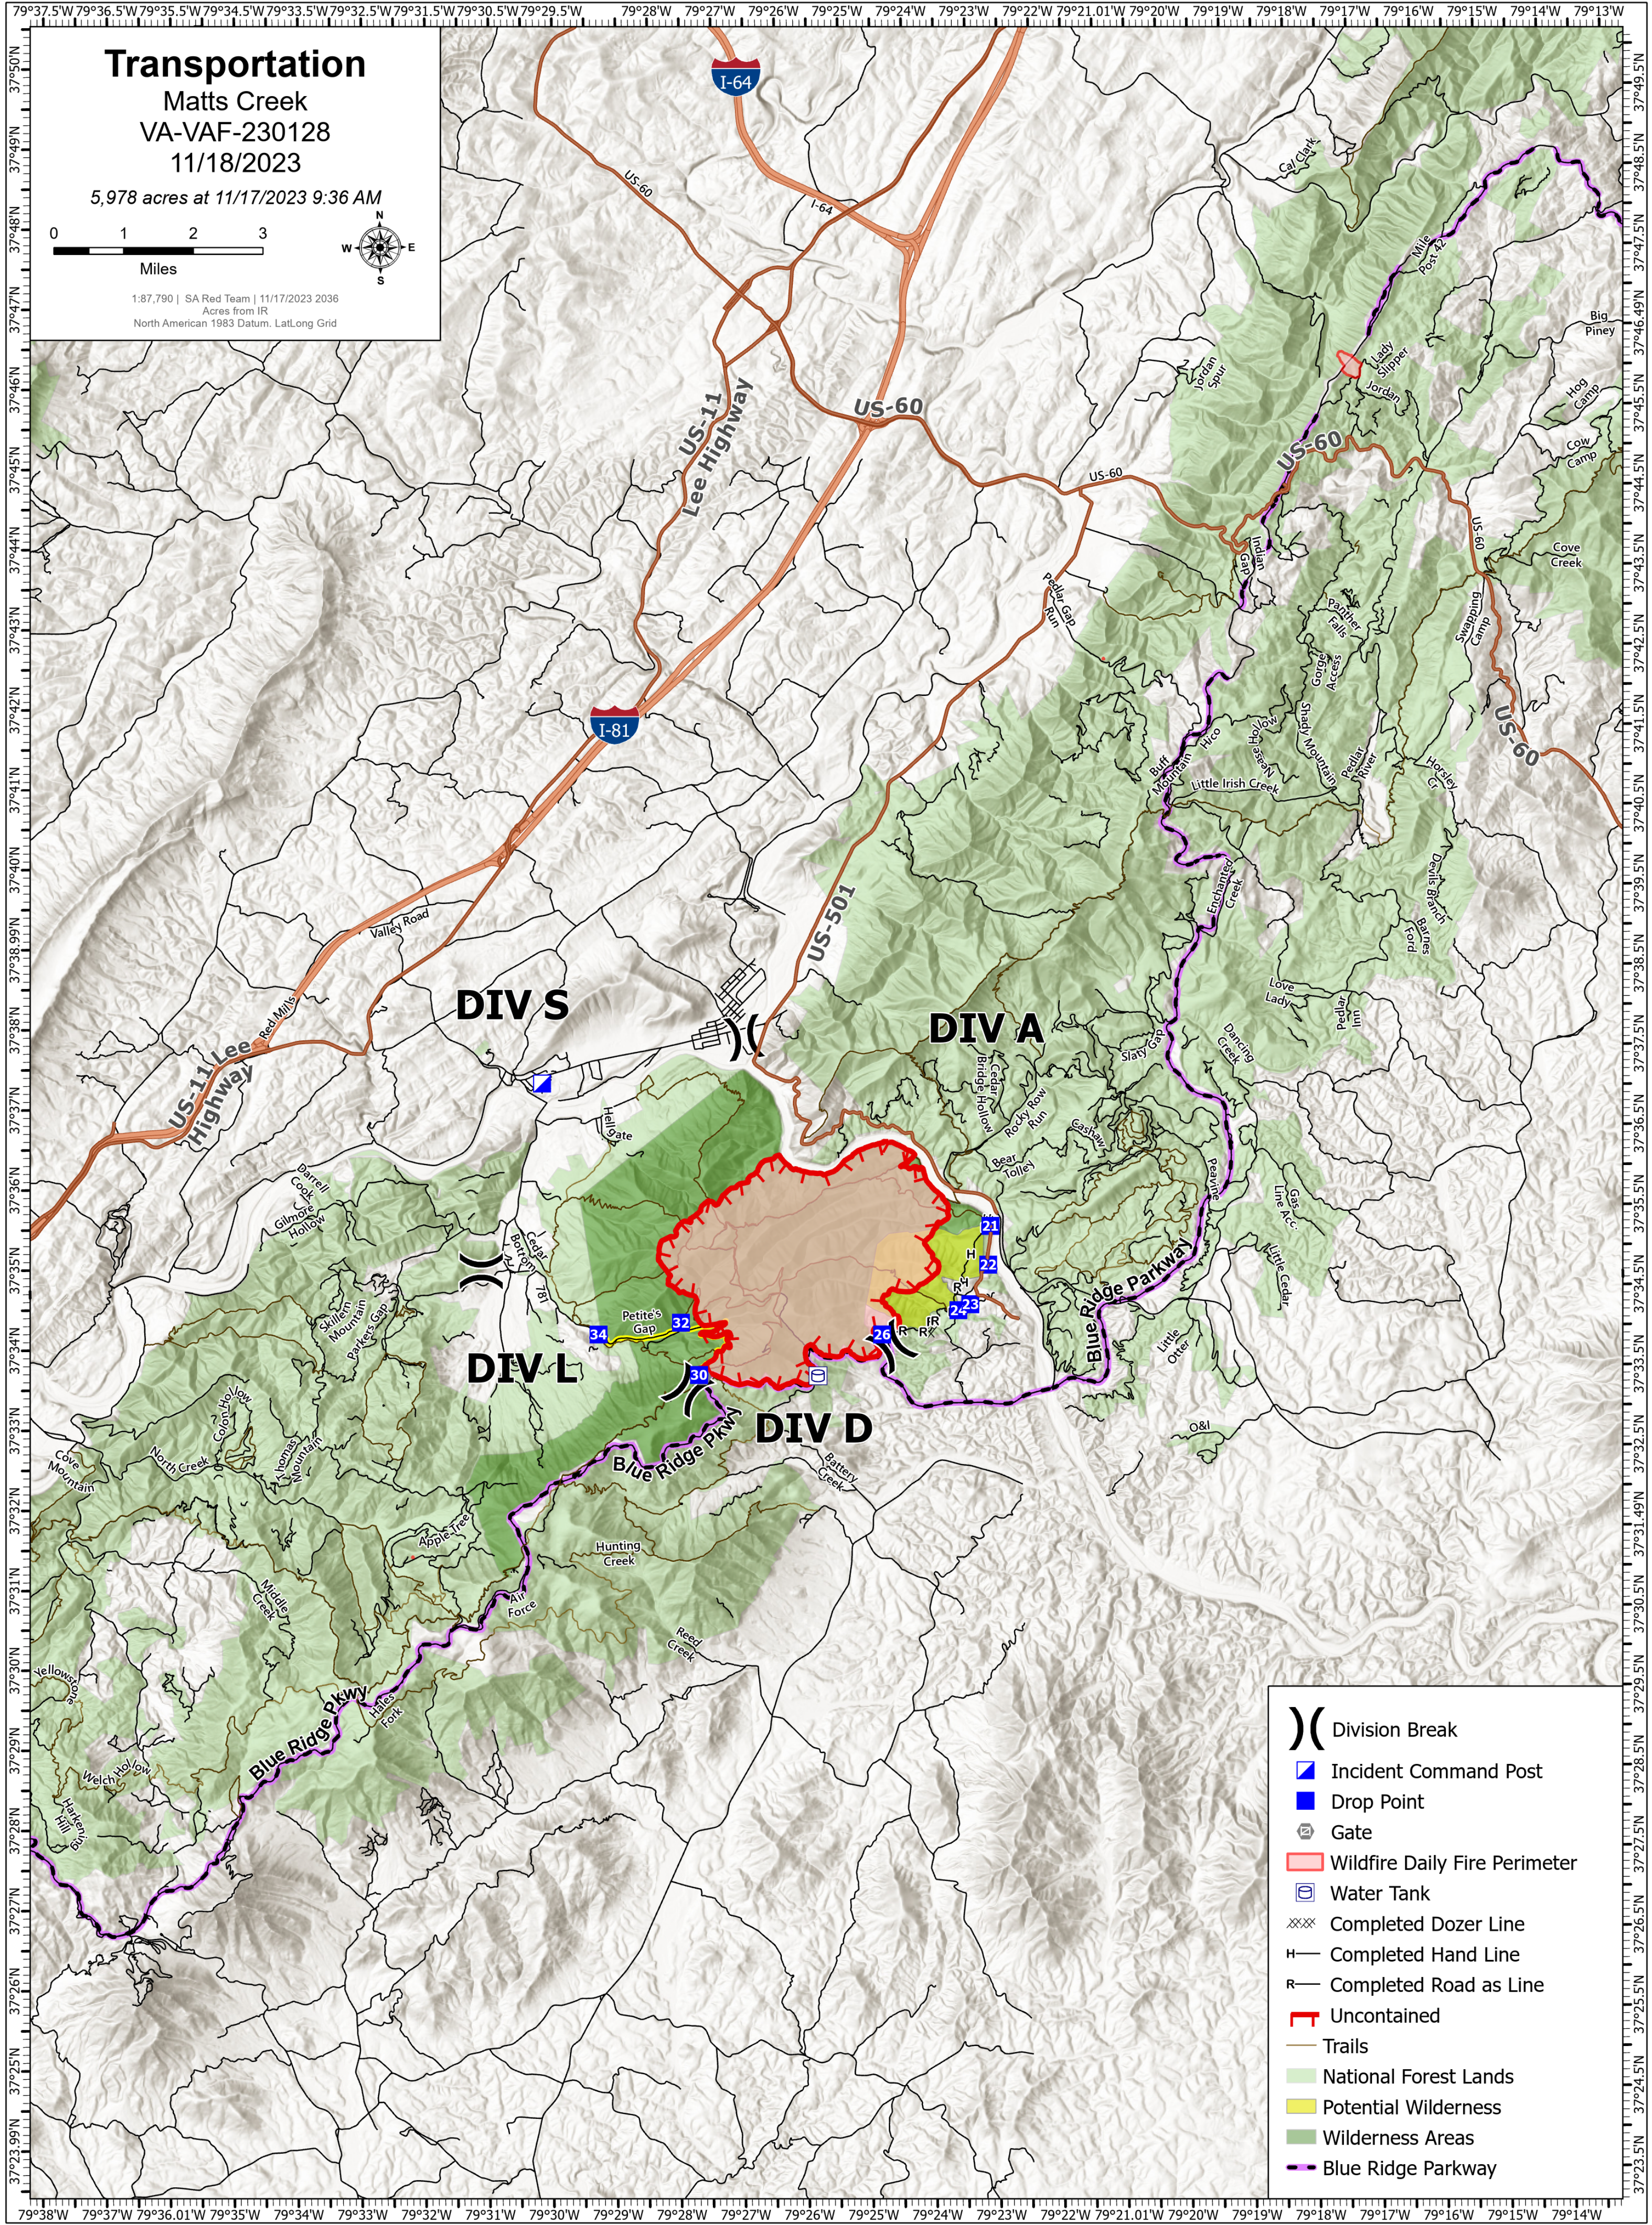

# Transportation

Matts Creek  
VA-VAF-230128  
11/18/2023

5,978 acres at 11/17/2023 9:36 AM

1:87,790 | SA Red Team | 11/17/2023 2036  
Acres from IR  
North American 1983 Datum, LatLong Grid

- Division Break
- Incident Command Post
- Drop Point
- Gate
- Wildfire Daily Fire Perimeter
- Water Tank
- Completed Dozer Line
- Completed Hand Line
- Completed Road as Line
- Uncontained
- Trails
- National Forest Lands
- Potential Wilderness
- Wilderness Areas
- Blue Ridge Parkway