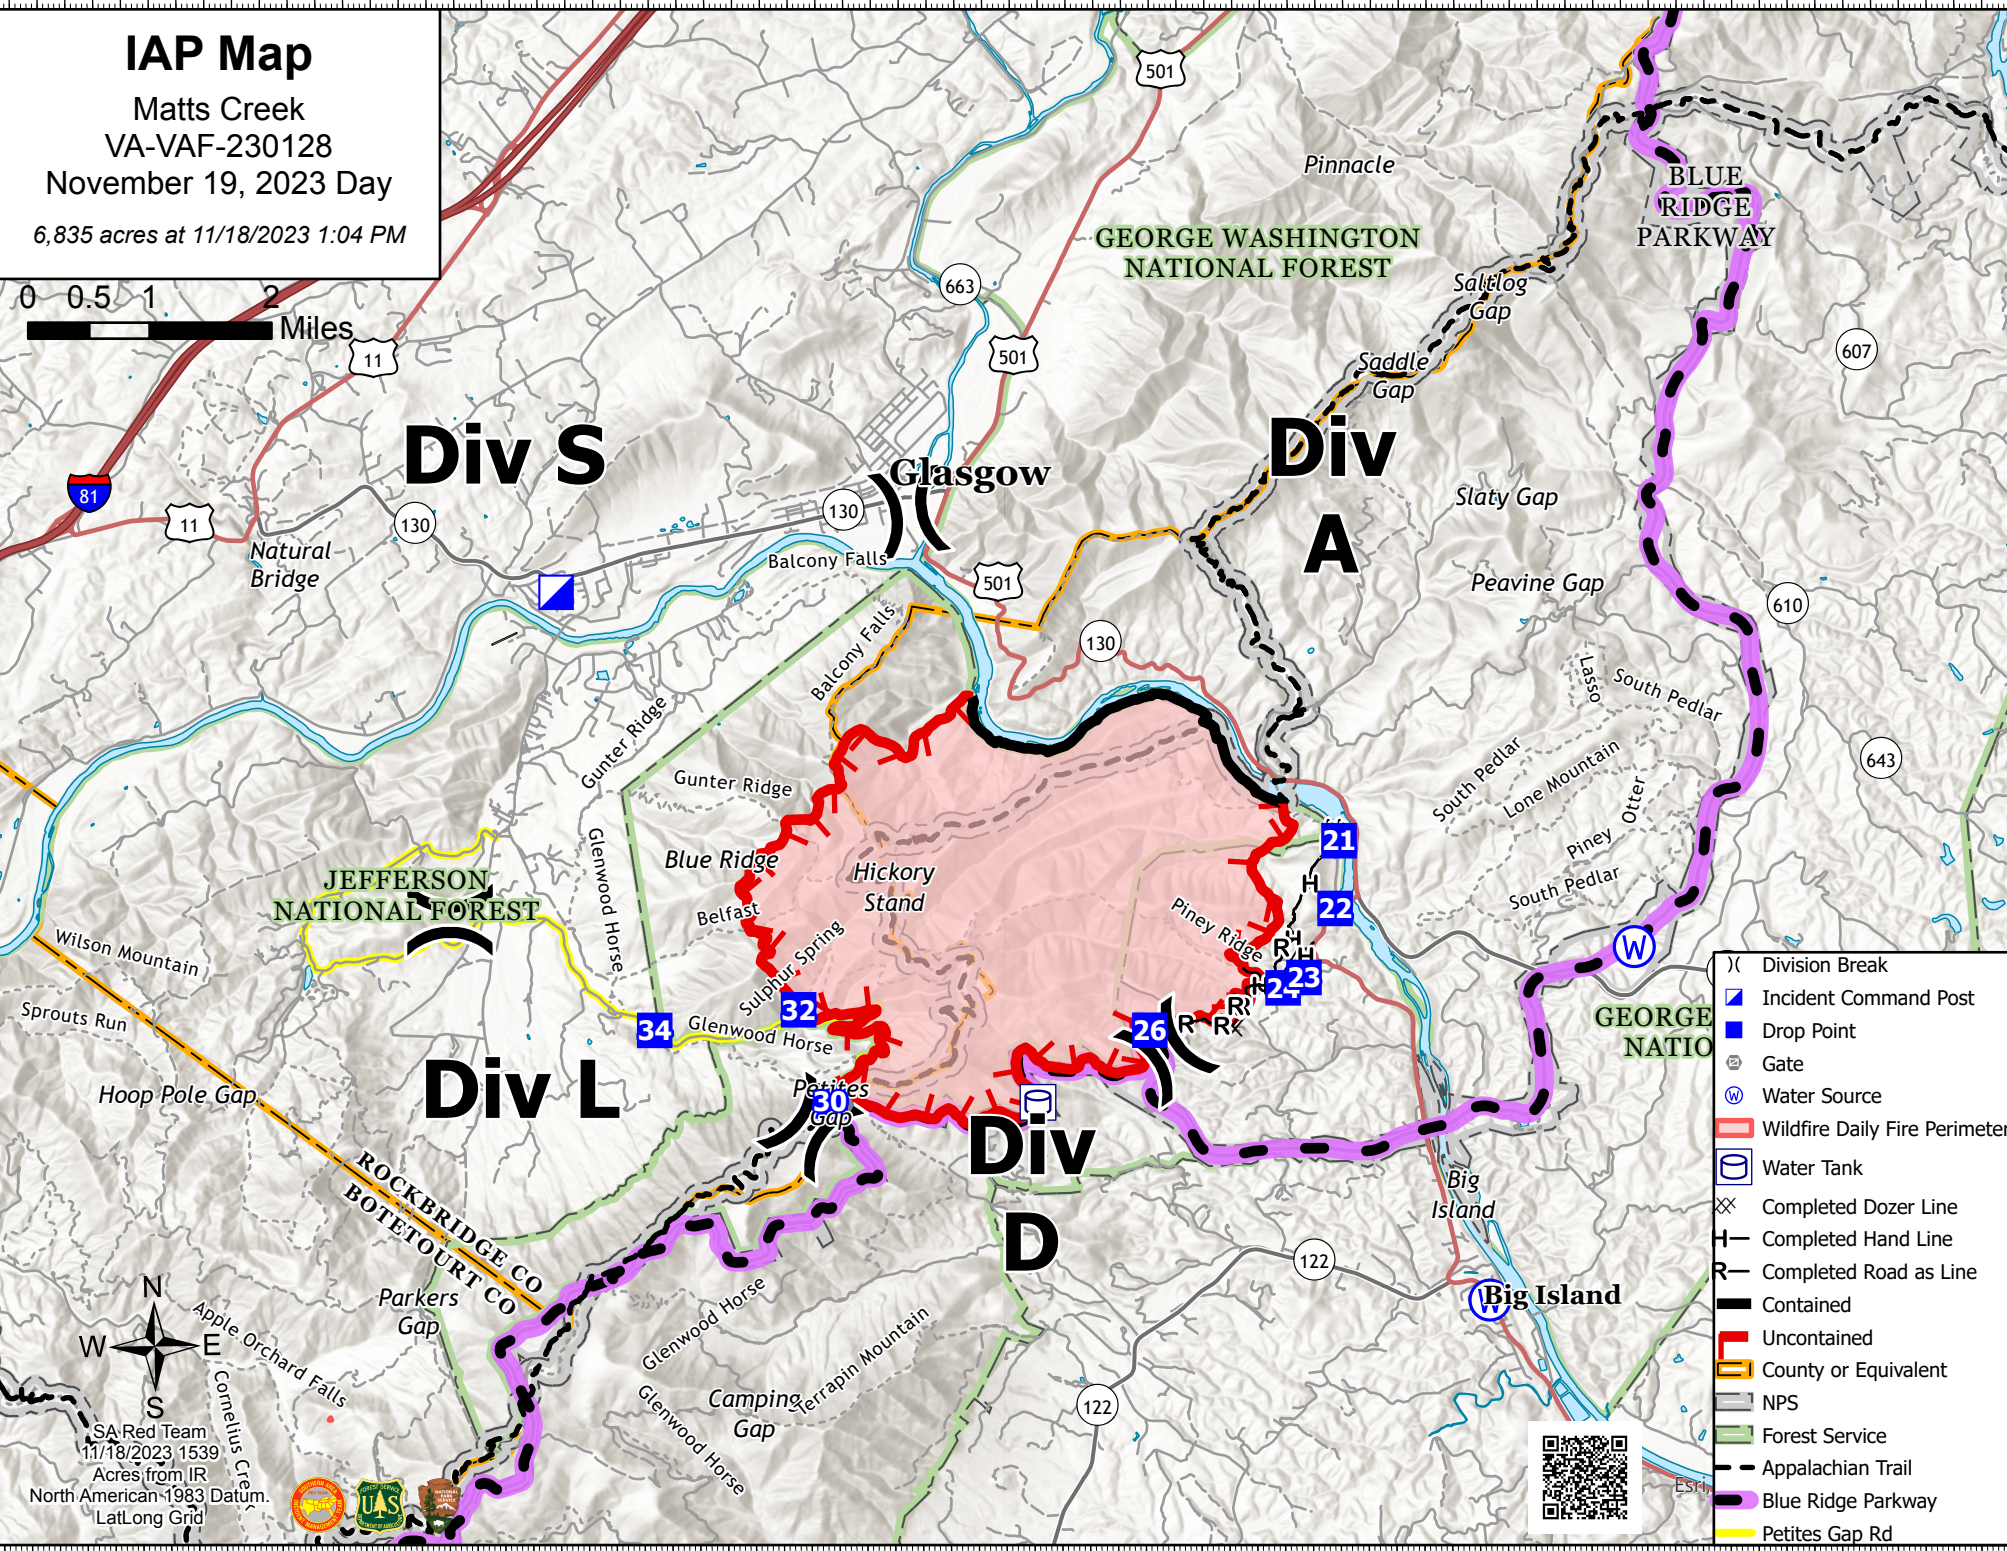

**IAP Map**  
 Matts Creek  
 VA-VAF-230128  
 November 19, 2023 Day  
 6,835 acres at 11/18/2023 1:04 PM

- (X) Division Break
- 📍 Incident Command Post
- 📍 Drop Point
- 🚪 Gate
- 🌊 Water Source
- 🚰 Water Tank
- ⊗ Completed Dozer Line
- Completed Hand Line
- Completed Road as Line
- ▬ Contained
- ▬ Uncontained
- ▬ County or Equivalent
- ▬ NPS
- ▬ Forest Service
- ▬ Appalachian Trail
- ▬ Blue Ridge Parkway
- ▬ Petites Gap Rd

SA Red Team  
 11/18/2023 1539  
 Acres from IR  
 North American 1983 Datum  
 Lat/Long Grid